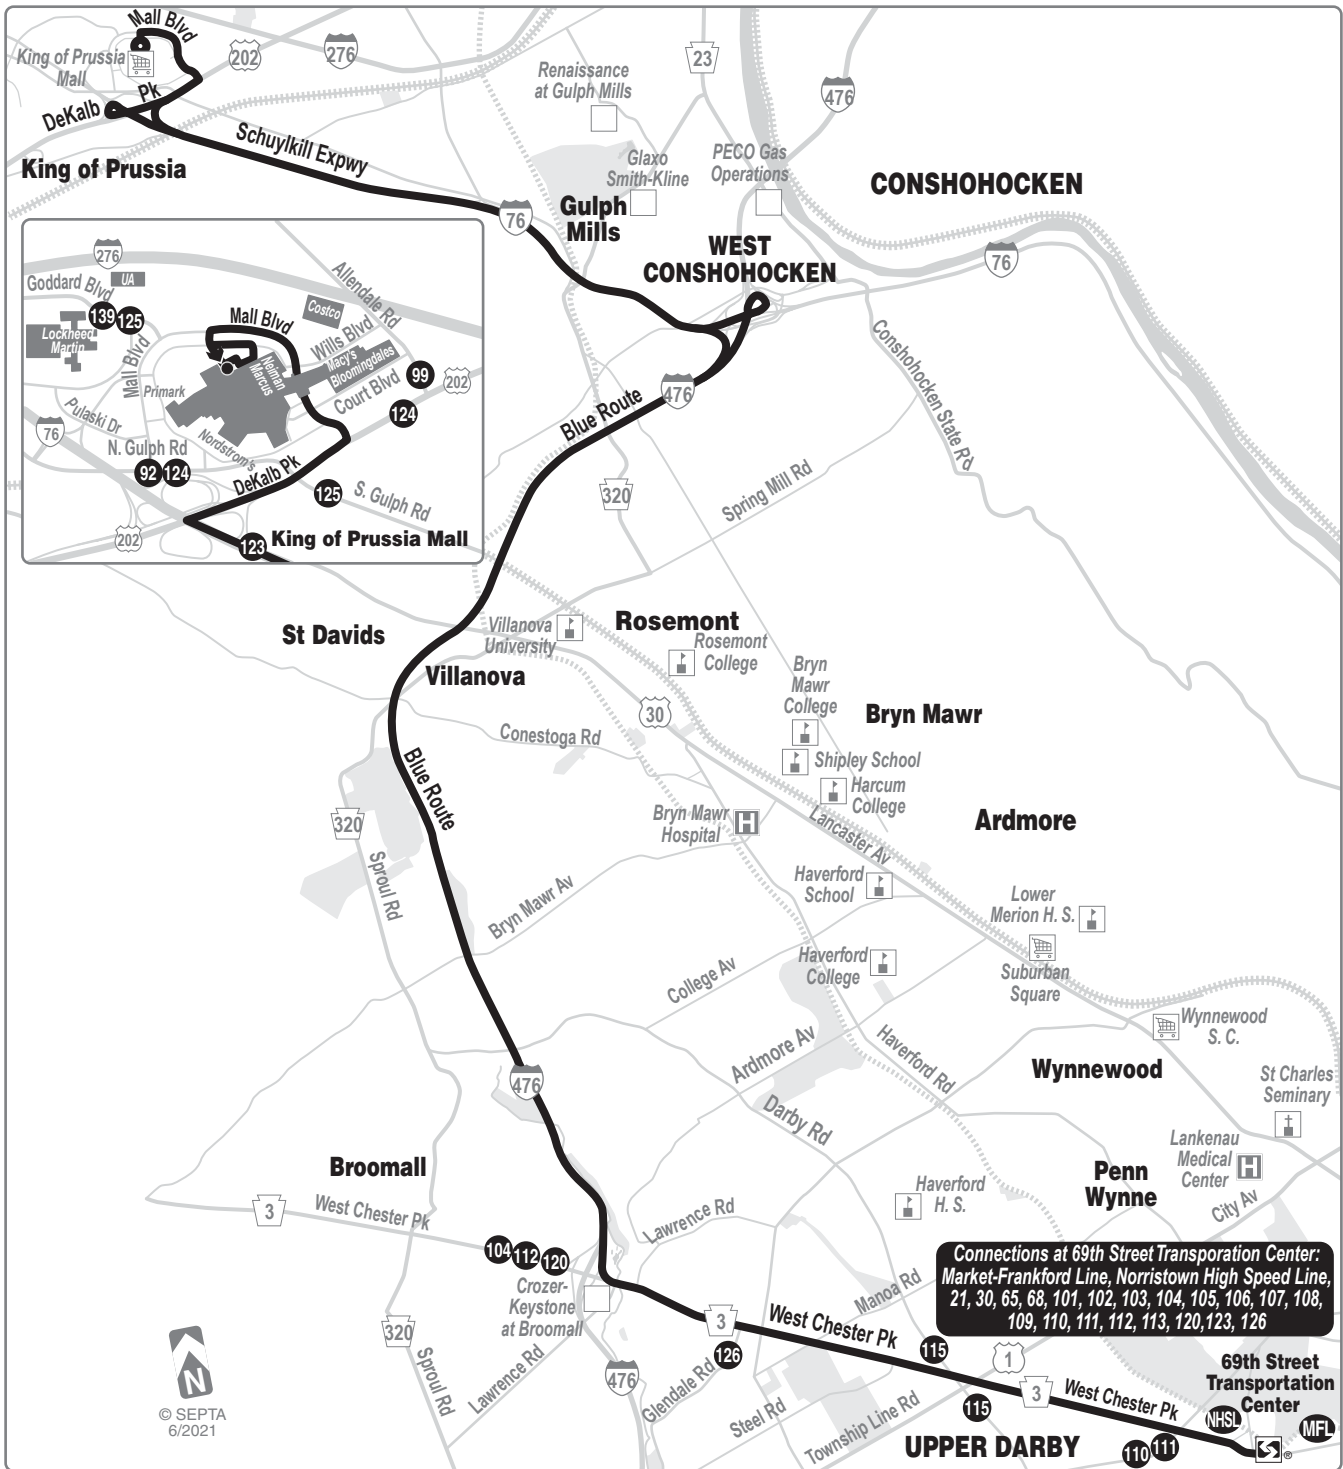

**REVISED November 22, 2021**

**August 30, 2021**

**123**

**King of Prussia  
to 69th Street  
Transportation Center**

**via  
West Chester Pk  
and I-476**

**FOR MORE INFORMATION:**

**Customer Service: 215-580-7800**

**TDD/TTY: 215-580-7853**

**[www.septa.org](http://www.septa.org)**

Weekdays		
To King of Prussia		
69th Street Transportation Center	West Chester Pike and Eagle Rd (Manoa)	King of Prussia Mall (Transit Center)
<b>AM SERVICE</b>		
4.47	4.59	5.18
5.15	5.27	5.46
5.45	5.57	6.16
6.15	6.28	6.48
7.15	7.32	7.57
8.15	8.32	8.54
8.55	9.12	9.32
9.25	9.42	10.02
9.55	10.11	10.31
10.25	10.41	11.01
10.55	11.11	11.31
11.25	11.41	12.01
11.55	12.11	12.31
<b>PM SERVICE</b>		
12.25	12.41	1.01
12.55	1.11	1.31
1.25	1.41	2.01
1.55	2.11	2.31
2.30	2.46	3.06
3.00	3.16	3.36
3.30	3.47	4.07
4.00	4.16	4.36
4.30	4.46	5.06
5.05	5.21	5.42
6.00	6.16	6.37
7.15	7.31	7.51
8.00	8.15	8.35
9.10	9.25	9.45

Weekdays		
To 69th Street Transportation Center		
King of Prussia Mall (Transit Center)	West Chester Pike and Eagle Rd (Manoa)	69th Street Transportation Center
<b>AM SERVICE</b>		
8.15	8.40	8.56
8.47	9.12	9.28
9.17	9.42	9.57
9.47	10.12	10.27
10.17	10.42	10.57
10.47	11.10	11.25
11.17	11.40	11.55
11.47	12.10	12.25
<b>PM SERVICE</b>		
12.17	12.40	12.55
12.47	1.10	1.25
1.17	1.40	1.55
1.47	2.10	2.25
2.17	2.40	2.55
2.47	3.10	3.25
3.20	3.43	3.59
3.50	4.16	4.32
4.30	4.57	5.13
5.00	5.27	5.43
5.35	6.02	6.18
6.10	6.36	6.52
6.57	7.22	7.36
7.45	8.06	8.16
8.15	8.36	8.48
8.45	9.06	9.16
9.15	9.36	9.46
9.55	10.16	10.26
11.10	11.31	11.41