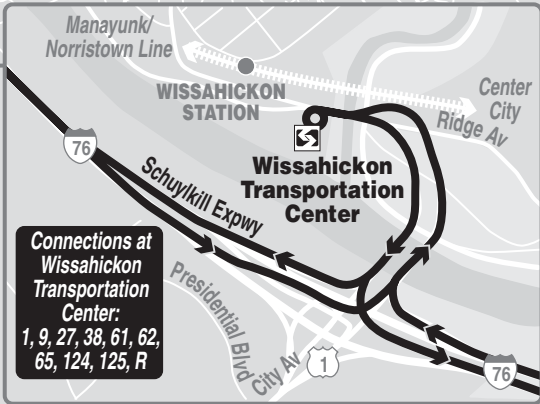

## Chesterbrook and King of Prussia to 13th-Market

Serving  
Center City

Customer Service 610-279-8400  
TDD/TTY 215-580-7853  
[www.septa.org](http://www.septa.org)

**verizon**

Please consult the separate Route 125 Timetable for additional service between Philadelphia and King of Prussia.