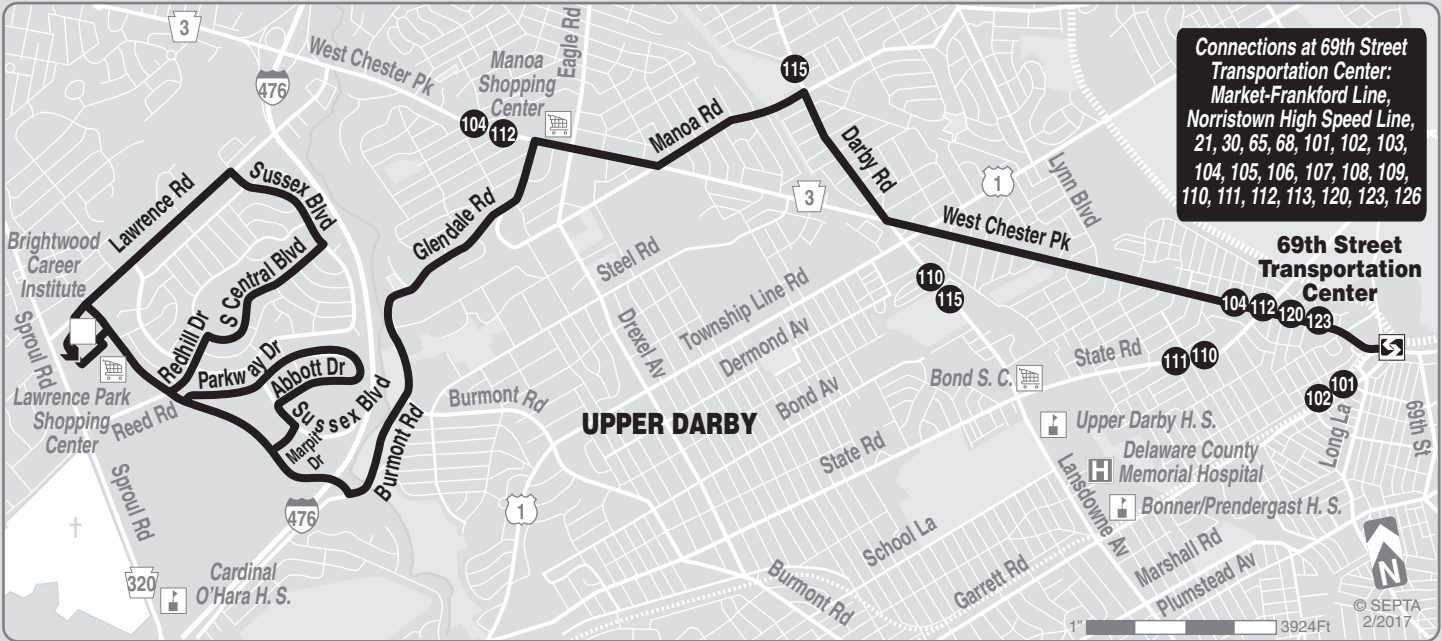

### SEPTA IN REAL TIME

Real Time tools on our apps puts up-to-the-minute  
service information right at your fingertips

<b>MONDAYS THROUGH FRIDAYS</b>									
<b>To Lawrence Park</b>					<b>To 69th Street Transportation Center</b>				
69th Street Transportation Center	West Chester Pike and Manoa Rd (Manoa)	Sussex Blvd and Abbott Dr (Lawrence Park)	Sussex and South Central Blvds (Lawrence Park)	Lawrence Park Shopping Center (Medical Building)	Lawrence Park Shopping Center (Medical Building)	Sussex and South Central Blvds (Lawrence Park)	Sussex Blvd and Abbott Dr (Lawrence Park)	West Chester Pike and Manoa Rd (Manoa)	69th Street Transportation Center
<b>AM SERVICE</b>					<b>AM SERVICE</b>				
5.15	5.23	5.29	---	5.36	5.40	5.44	---	5.57	6.08
6.16	6.25	6.31	---	6.38	6.10	6.14	---	6.27	6.38
6.46	6.58	7.05	---	7.12	6.42	6.46	---	6.59	7.11
7.17	7.29	7.37	---	7.46	7.17	7.22	---	7.36	7.48
7.46	7.58	8.06	---	8.15	7.49	7.54	---	8.07	8.20
8.18	8.30	8.39	---	8.48	8.20	8.25	---	8.38	8.51
8.48	9.00	9.08	---	9.17	8.52	8.56	---	9.08	9.21
9.25	9.35	9.41	---	9.50	9.55	9.59	---	10.10	10.21
10.25	10.35	10.40	---	10.49	10.55	10.59	---	11.11	11.22
11.25	11.35	11.41	---	11.50	<b>PM SERVICE</b>				
<b>PM SERVICE</b>					12.05	12.09	---	12.20	12.31
12.25	12.36	12.42	---	12.51	1.05	1.09	---	1.20	1.31
1.25	1.36	1.42	---	1.51	2.10	---	2.14	2.24	2.35
2.22	2.33	2.40	---	2.49	3.10	---	3.15	3.26	3.37
3.23	3.34	---	3.45	3.50	4.10	---	4.15	4.26	4.38
4.30	4.42	---	4.55	5.00	4.40	---	4.45	4.57	5.09
5.00	5.12	---	5.26	5.31	5.08	---	5.13	5.25	5.37
5.30	5.42	---	5.54	5.59	5.38	---	5.43	5.55	6.07
6.00	6.12	---	6.24	6.29	6.10	---	6.14	6.25	6.36
6.30	6.42	---	6.54	6.58	8.05	---	8.09	8.18	8.28
7.35	7.47	---	7.58	8.02	10.40	---	10.44	10.52	11.02