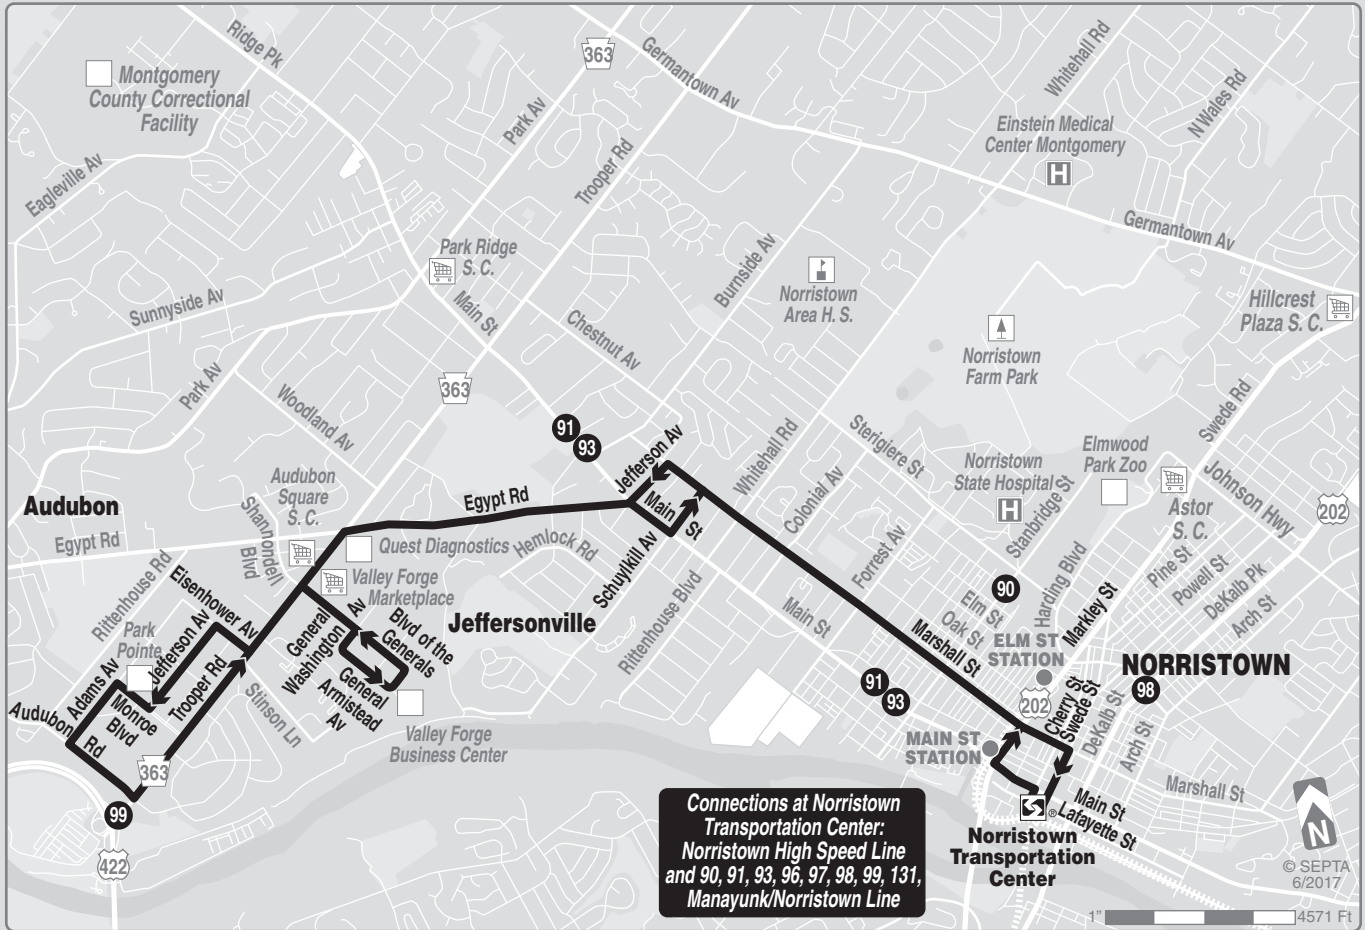

MONDAYS THROUGH FRIDAYS

To Audubon								To Norristown Transportation Center							
Norristown Transportation Center	Marshall and Buttonwood Sts (Norristown)	Egypt Rd and Main Sts (Jeffersonville)	Egypt and Trooper Rds (Trooper)	Blvd of the Generals & Gen Armistead Av (Valley Forge Business Center)	Trooper Rd and Eisenhower Av (Mack-Cali Corporate Center)	Audubon Rd and Adams Av (Valley Forge Corporate Center)		Trooper Rd and Eisenhower Av (Mack-Cali Corporate Center)	Audubon Rd and Adams Av (Valley Forge Corporate Center)	Blvd of the Generals & Gen Armistead Av (Valley Forge Business Center)	Egypt and Trooper Rds (Trooper)	Egypt Rd and Main Sts (Jeffersonville)	Marshall and Buttonwood Sts (Norristown)	Norristown Transportation Center	
AM SERVICE								AM SERVICE							
6.00	6.07	6.12	6.15	6.18	6.22	6.26	---	6.28	---	6.32	6.34	6.39	6.45		
6.40	6.47	6.51	6.56	6.59	7.04	7.08	---	7.09	---	7.13	7.15	7.21	7.27		
7.00	7.07	7.12	7.17	7.20	7.25	7.29	---	7.32	---	7.36	7.40	7.46	7.54		
7.40	7.47	7.53	7.58	8.02	8.07	8.11	---	8.14	---	8.19	8.21	8.28	8.34		
8.07	8.14	8.20	8.25	8.29	8.34	8.38	---	8.40	---	8.45	8.47	8.54	9.00		
8.35	8.42	8.48	8.52	8.55	8.59	9.03	---	9.05	---	9.09	9.11	9.17	9.22		
9.00	9.07	9.12	9.16	9.19	9.24	9.28	---	9.30	---	9.34	9.36	9.42	9.47		
10.00	10.06	10.11	10.15	10.18	10.22	10.26	---	10.30	---	10.34	10.36	10.42	10.47		
11.00	11.06	11.11	11.15	11.18	11.22	11.26	---	11.30	---	11.34	11.36	11.42	11.47		
PM SERVICE								PM SERVICE							
12.00	12.07	12.13	12.17	12.20	12.24	12.28	---	12.32	---	12.37	12.39	12.45	12.50		
1.00	1.06	1.12	1.16	1.19	1.23	1.27	---	1.31	---	1.36	1.38	1.44	1.49		
2.00	2.07	2.13	2.17	2.20	2.25	2.29	---	2.31	---	2.36	2.38	2.44	2.49		
2.35	2.42	2.48	2.52	---	2.55	---	3.05	3.09	3.16	3.19	3.22	3.28	3.34		
3.05	3.12	3.18	3.22	---	3.26	---	3.35	3.39	3.46	3.49	3.52	3.58	4.05		
3.35	3.42	3.48	3.53	---	3.57	---	4.05	4.09	4.16	4.19	4.23	4.29	4.36		
4.05	4.13	4.19	4.24	---	4.28	---	4.35	4.40	4.47	4.50	4.54	5.01	5.08		
4.35	4.43	4.49	4.54	---	4.58	---	5.05	5.10	5.17	5.22	5.26	5.33	5.40		
5.05	5.13	5.18	5.23	---	5.27	---	5.35	5.39	5.46	5.50	5.54	6.01	6.08		
5.45	5.52	5.57	6.01	---	6.04	---	6.08	6.12	6.19	6.22	6.25	6.31	6.37		
6.10	6.17	6.22	6.25	---	6.28	---	6.31	6.35	6.40	6.43	6.46	6.52	6.58		

Subject To Change

SATURDAYS

To Audubon								To Norristown Transportation Center							
Norristown Transportation Center	Marshall and Buttonwood Sts (Norristown)	Egypt Rd and Main Sts (Jeffersonville)	Egypt and Trooper Rds (Trooper)	Blvd of the Generals & Gen Armistead Av (Valley Forge Business Center)	Blvd of the Generals & Gen Armistead Av (Valley Forge Business Center)	Egypt and Trooper Rds (Trooper)	Egypt Rd and Main Sts (Jeffersonville)	Marshall and Buttonwood Sts (Norristown)	Norristown Transportation Center						
AM SERVICE								AM SERVICE							
7.15	7.22	7.28	7.31	7.34	7.43	7.45	7.48	7.55	8.03						
8.15	8.23	8.30	8.34	8.37	8.43	8.45	8.48	8.56	9.04						
9.15	9.24	9.31	9.35	9.38	9.44	9.46	9.49	9.57	10.05						
10.15	10.24	10.31	10.34	10.37	10.44	10.46	10.49	10.56	11.03						
11.15	11.24	11.30	11.33	11.36	11.44	11.47	11.50	11.57	12.04						
PM SERVICE								PM SERVICE							
12.15	12.23	12.29	12.32	12.35	12.42	12.45	12.48	12.54	1.01						
1.15	1.23	1.29	1.32	1.35	1.42	1.45	1.48	1.54	2.02						
2.15	2.22	2.28	2.31	2.34	2.43	2.46	2.49	2.55	3.03						
3.15	3.22	3.28	3.31	3.34	3.44	3.47	3.50	3.56	4.04						
4.15	4.23	4.29	4.33	4.36	4.45	4.47	4.50	4.56	5.04						
5.15	5.23	5.29	5.32	5.35	5.44	5.46	5.49	5.55	6.03						
6.15	6.23	6.28	6.31	6.34	6.43	6.45	6.48	6.54	7.02						

TRAVEL TIPS