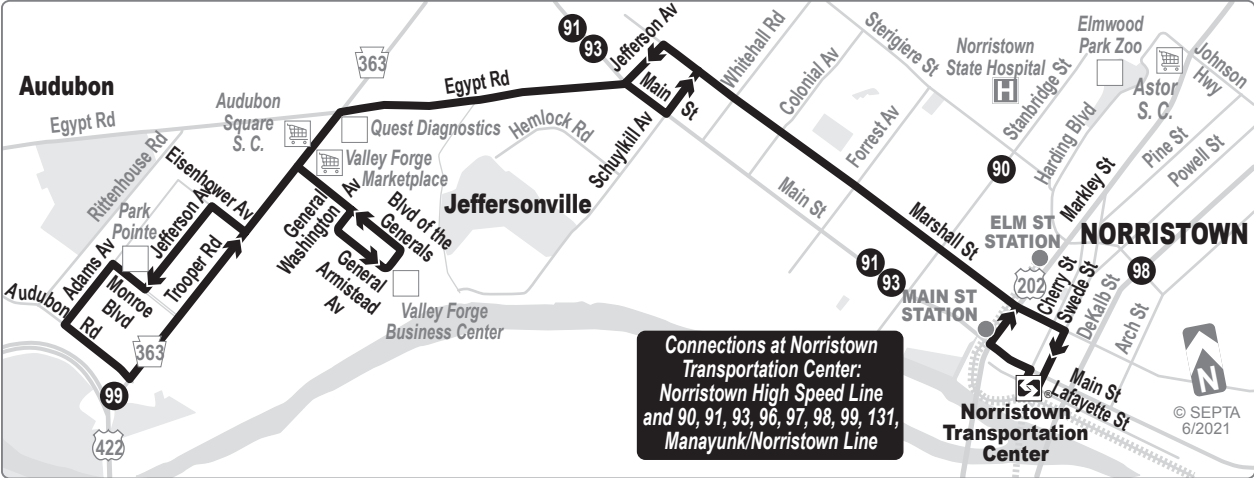

Weekdays						
To Audubon						
Norristown Transportation Center	Marshall and Buttonwood Sts (Norristown)	Jefferson Av and Main Sts (Jeffersonville)	Egypt and Trooper Rds (Trooper)	Bldv of the Generals & Gen Armistead Av (Valley Forge Business Center)	Trooper Rd and Eisenhower Av (Mack-Cali Corporate Center)	Audubon Rd and Adams Av (Valley Forge Corporate Center)
AM SERVICE						
5:10	5:16	5:21	5:25	5:31	5:34	5:38
6:00	6:06	6:12	6:15	6:21	6:23	6:27
6:35	6:42	6:48	6:52	6:59	7:01	7:05
7:00	7:07	7:13	7:17	7:23	7:26	7:30
7:35	7:42	7:49	7:54	8:00	8:03	8:07
8:00	8:08	8:15	8:20	8:26	8:29	8:33
8:35	8:43	8:50	8:55	9:01	9:03	9:07
9:00	9:08	9:14	9:18	9:24	9:26	9:30
10:00	10:08	10:14	10:18	10:24	10:26	10:30
11:00	11:08	11:14	11:18	11:24	11:26	11:30
PM SERVICE						
12:00	12:08	12:14	12:18	12:24	12:27	12:31
1:00	1:08	1:14	1:18	1:24	1:27	1:31
2:00	2:08	2:14	2:18	2:24	2:27	2:31
2:35	2:43	2:50	2:54	3:00	3:03	3:07
3:00	3:08	3:15	3:19	3:25	3:28	3:32
3:35	3:43	3:50	3:54	4:00	4:03	4:07
4:00	4:07	4:13	4:18	4:24	4:27	4:31
4:35	4:42	4:48	4:52	4:58	5:01	5:05
5:00	5:07	5:13	5:17	5:23	5:26	5:30
5:35	5:42	5:48	5:52	5:58	6:01	6:05
6:00	6:07	6:13	6:17	6:23	6:26	6:30
8:30	8:37	8:42	8:46	8:50	--	--
10:50	10:57	11:02	11:05	11:09	--	--

TRAVEL TIPS

- Sunday schedule will be operated on New Year's, Memorial, Independence, Labor, Thanksgiving, and Christmas days.
- Fare payment options: cash, or SEPTA Key Card with Pass or Travel Wallet Funds. Go to www.septa.org or m.septa.org for schedules & real time information. Try Schedules to Go for next 10 scheduled trips (smart phone users) or SMSchedules for next 4 scheduled trips (by text message); See bus/trolley locations on TransitView.
- To SAVE Money on Your Commute visit www.thecommuterschoice.com