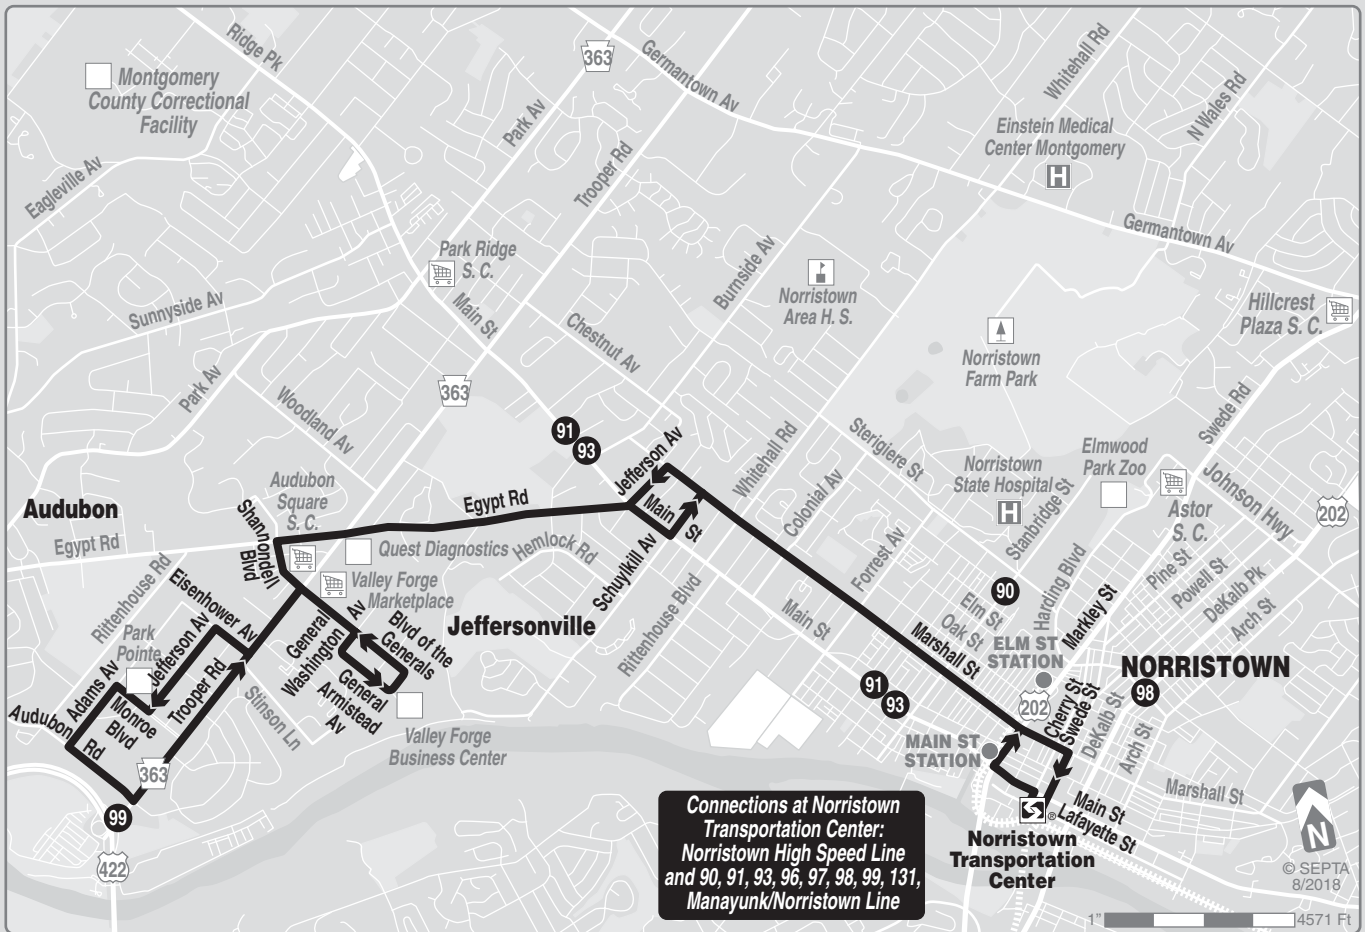

131

Effective August 27, 2018

Audubon to Norristown Transportation Center

Serving
Jeffersonville

Customer Service 610-279-8400
TDD/TTY 215-580-7853
www.septa.org

NEW on this Route...
Increased Service
and New Sunday Service

TRAVEL TIPS

- Sunday schedule will be operated on New Year's, Memorial, Independence, Labor, Thanksgiving, and Christmas days.
- Fare payment options: cash, transfers, tokens, passes. Go to www.septa.org or m.septa.org for schedules & real time information. Try **Schedules to Go** for next 10 scheduled trips (smart phone users) or **SMS Schedules** for next 4 scheduled trips (by text message); See bus/trolley locations on **TransitView**.
- To **SAVE** Money on Your Commute visit www.thecommuterschoice.com