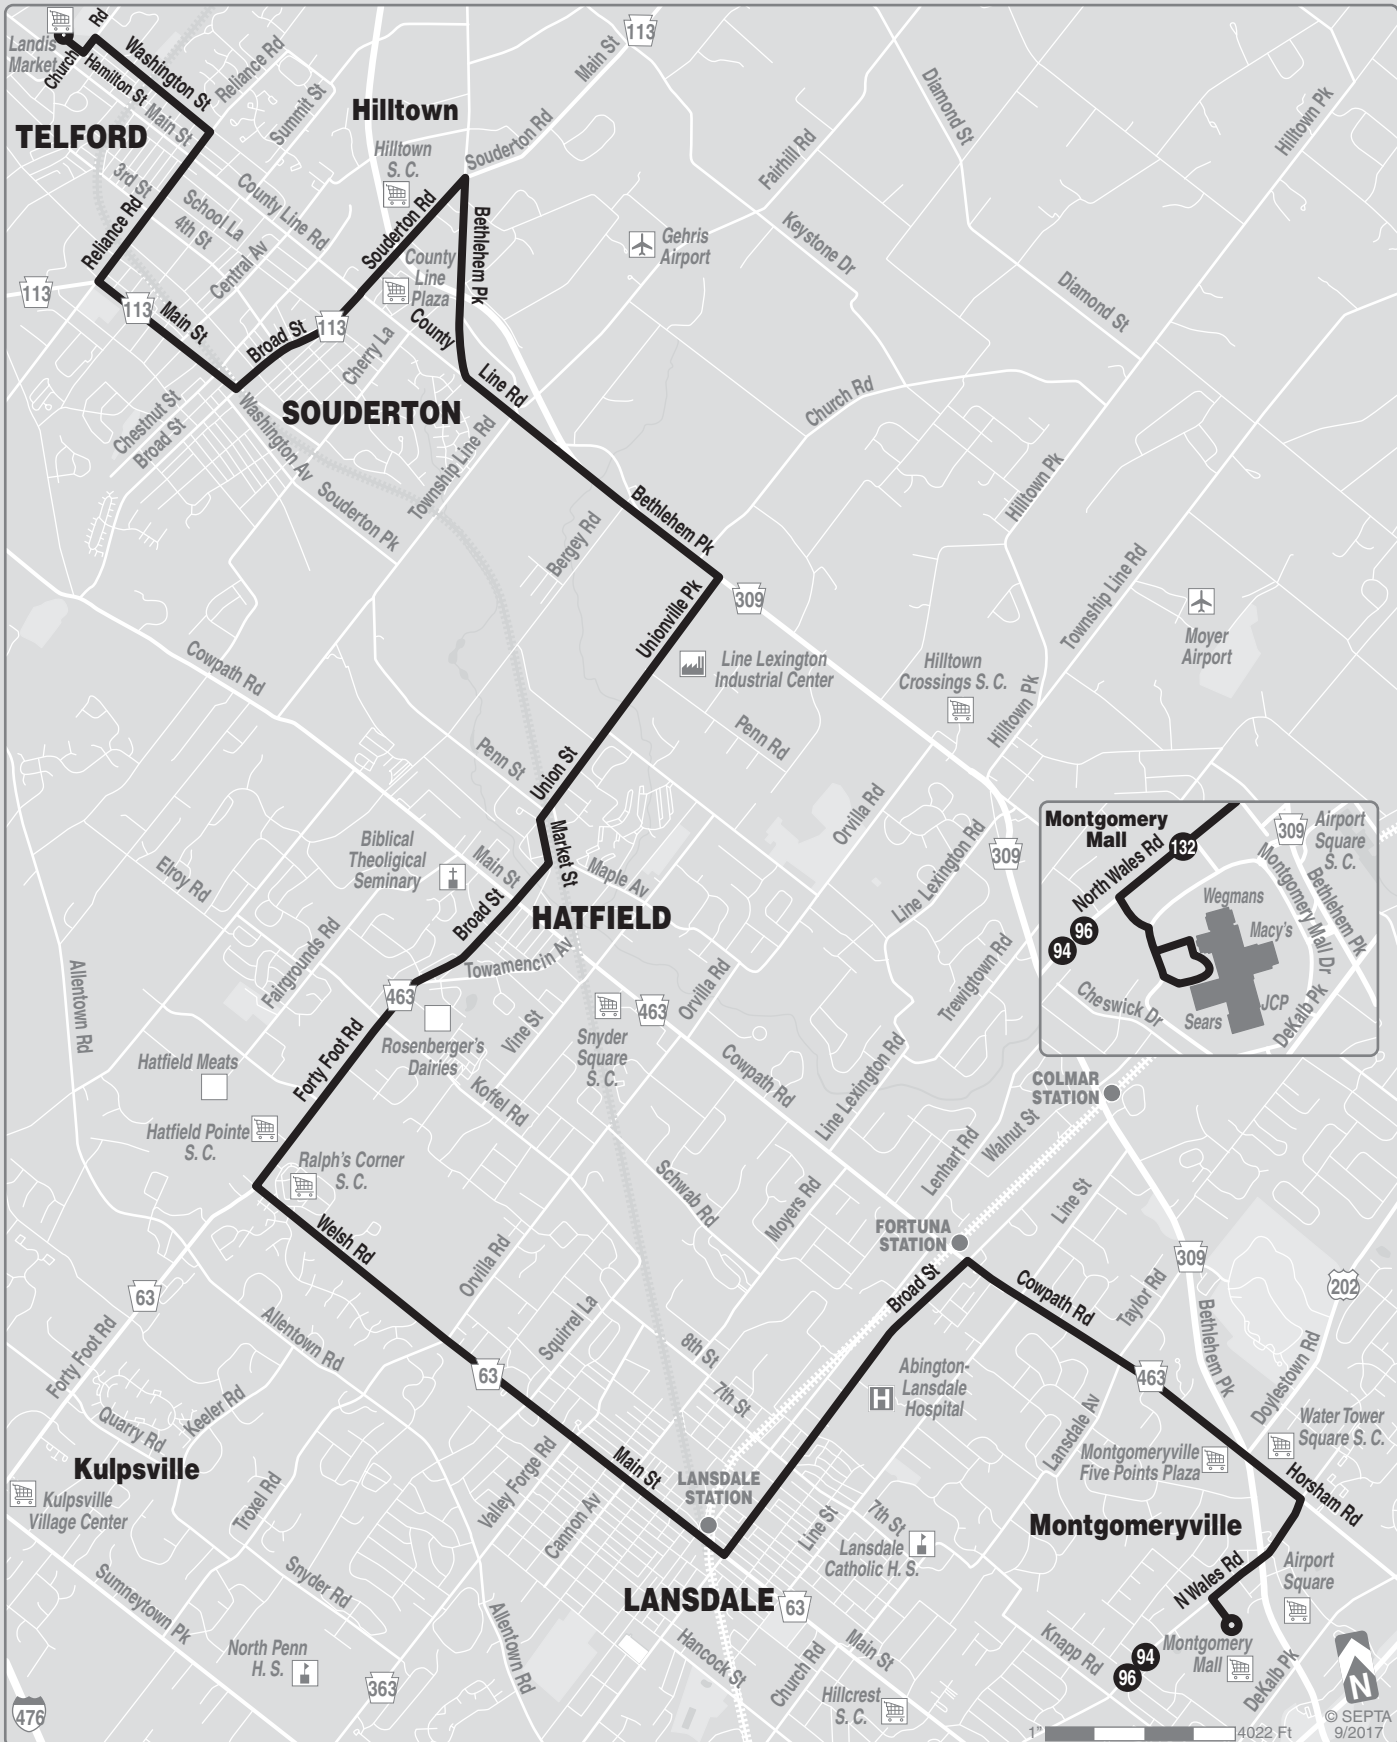

476

1" = 4022 Ft
© SEPTA 9/2017

MONDAYS THROUGH FRIDAYS

To Telford							To Montgomery Mall						
Montgomery Mall (Near Macy's)	North Wales and Horsham Rds	Lansdale Station (Main and Green Sts)	Broad and Market Sts (Hatfield)	Bethlehem Pk & Souderton Rd	Main and Broad Sts (Souderton)	Landis Market (Telford)	Landis Market (Telford)	Main and Broad Sts (Souderton)	Bethlehem Pk & Souderton Rd	Broad and Market Sts (Hatfield)	Lansdale Station (Main and Green Sts)	North Wales and Horsham Rds	Montgomery Mall (Near Macy's)
AM SERVICE							AM SERVICE						
5.33	5.36	5.46	5.59	6.07	6.10	6.18	4.42	4.51	4.55	5.01	5.11	5.20	5.24
6.30	6.34	6.44	6.59	7.07	7.10	7.18	6.25	6.36	6.40	6.49	7.03	7.16	7.21
7.35	7.39	7.52	8.07	8.15	8.18	8.27	7.30	7.42	7.46	7.55	8.11	8.25	8.30
8.45	8.50	9.01	9.15	9.23	9.26	9.34	8.38	8.49	8.53	9.01	9.15	9.27	9.32
10.00	10.05	10.16	10.30	10.39	10.42	10.50	9.55	10.06	10.10	10.17	10.32	10.44	10.49
11.05	11.10	11.21	11.36	11.46	11.49	11.58	11.05	11.16	11.20	11.27	11.42	11.53	11.58
PM SERVICE							PM SERVICE						
12.15	12.20	12.31	12.47	12.57	1.00	1.09	12.14	12.23	12.27	12.34	12.47	12.58	1.03
1.20	1.25	1.37	1.53	2.03	2.06	2.15	1.15	1.24	1.28	1.35	1.49	2.00	2.05
2.25	2.30	2.43	3.00	3.10	3.13	3.23	2.10	2.20	2.25	2.33	2.48	2.59	3.04
3.30	3.35	3.48	4.05	4.15	4.19	4.29	3.28	3.37	3.42	3.50	4.05	4.18	4.23
4.40	4.46	5.00	5.16	5.26	5.30	5.41	4.40	4.50	4.55	5.03	5.18	5.31	5.37
6.00	6.06	6.19	6.35	6.44	6.48	6.58	6.00	6.11	6.15	6.23	6.37	6.49	6.54
7.40	7.45	7.54	8.09	8.17	8.20	8.29	7.10	7.19	7.23	7.30	7.42	7.52	7.57
9.40	9.44	9.54	10.08	10.16	10.19	10.27	8.45	8.54	8.58	9.05	9.15	9.24	9.29

Subject To Change

SATURDAYS

To Telford							To Montgomery Mall						
Montgomery Mall (Near Macy's)	North Wales and Horsham Rds	Lansdale Station (Main and Green Sts)	Broad and Market Sts (Hatfield)	Bethlehem Pk & Souderton Rd	Main and Broad Sts (Souderton)	Landis Market (Telford)	Landis Market (Telford)	Main and Broad Sts (Souderton)	Bethlehem Pk & Souderton Rd	Broad and Market Sts (Hatfield)	Lansdale Station (Main and Green Sts)	North Wales and Horsham Rds	Montgomery Mall (Near Macy's)
AM SERVICE							AM SERVICE						
8.00	8.04	8.14	8.26	8.32	8.35	8.44	7.00	7.09	7.12	7.17	7.31	7.43	7.46
9.15	9.19	9.29	9.41	9.49	9.52	10.02	9.05	9.14	9.18	9.23	9.38	9.50	9.53
10.20	10.25	10.35	10.48	10.56	10.59	11.09	10.15	10.25	10.29	10.36	10.51	11.05	11.09
11.30	11.36	11.47	12.01	12.09	12.12	12.22	11.25	11.35	11.39	11.46	12.02	12.14	12.18
PM SERVICE							PM SERVICE						
12.40	12.46	12.57	1.11	1.19	1.22	1.33	12.35	12.45	12.49	12.56	1.11	1.23	1.27
1.50	1.56	2.07	2.21	2.29	2.32	2.42	1.45	1.55	1.59	2.06	2.19	2.31	2.35
3.00	3.06	3.17	3.31	3.40	3.45	3.55	3.00	3.10	3.14	3.21	3.33	3.45	3.49
4.10	4.16	4.26	4.39	4.48	4.53	5.03	4.05	4.15	4.19	4.27	4.43	4.56	5.00
5.20	5.25	5.35	5.48	5.58	6.02	6.11	5.20	5.30	5.34	5.41	5.53	6.05	6.09
6.30	6.35	6.45	6.58	7.07	7.10	7.19	6.30	6.40	6.44	6.51	7.03	7.15	7.19
7.50	7.55	8.05	8.18	8.26	8.29	8.38	7.40	7.50	7.54	8.01	8.13	8.24	8.28
9.45	9.49	9.59	10.10	10.18	10.21	10.29	8.50	9.00	9.04	9.11	9.23	9.34	9.38

SUNDAYS