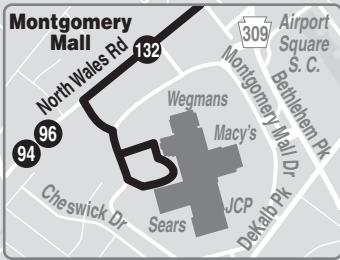

476

1" = 4022 Ft
© SEPTA 9/2017

MONDAYS THROUGH FRIDAYS

To Telford							To Montgomery Mall						
Montgomery Mall (Near Macy's)	North Wales and Horsham Rds	Lansdale Station (Main and Green Sts)	Broad and Market Sts (Hatfield)	Bethlehem Pk & Souderton Rd	Main and Broad Sts (Souderton)	Landis Market (Telford)	Landis Market (Telford)	Main and Broad Sts (Souderton)	Bethlehem Pk & Souderton Rd	Broad and Market Sts (Hatfield)	Lansdale Station (Main and Green Sts)	North Wales and Horsham Rds	Montgomery Mall (Near Macy's)
AM SERVICE							AM SERVICE						
5.33	5.36	5.46	5.59	6.07	6.10	6.18	4.42	4.51	4.55	5.01	5.11	5.20	5.24
6.30	6.34	6.44	6.59	7.07	7.10	7.18	6.25	6.36	6.40	6.49	7.03	7.16	7.21
7.35	7.39	7.52	8.07	8.15	8.18	8.27	7.30	7.42	7.46	7.55	8.11	8.25	8.30
8.45	8.50	9.01	9.15	9.23	9.26	9.34	8.38	8.49	8.53	9.01	9.15	9.27	9.32
10.00	10.05	10.16	10.30	10.39	10.42	10.50	9.55	10.06	10.10	10.17	10.32	10.44	10.49
11.05	11.10	11.21	11.36	11.46	11.49	11.58	11.05	11.16	11.20	11.27	11.42	11.53	11.58
PM SERVICE							PM SERVICE						
12.15	12.20	12.31	12.47	12.57	1.00	1.09	12.14	12.23	12.27	12.34	12.47	12.58	1.03
1.20	1.25	1.37	1.53	2.03	2.06	2.15	1.15	1.24	1.28	1.35	1.49	2.00	2.05
2.25	2.30	2.43	3.00	3.10	3.13	3.23	2.10	2.20	2.25	2.33	2.48	2.59	3.04
3.30	3.35	3.48	4.05	4.15	4.19	4.29	3.28	3.37	3.42	3.50	4.05	4.18	4.23
4.40	4.46	5.00	5.16	5.26	5.30	5.41	4.40	4.50	4.55	5.03	5.18	5.31	5.37
6.00	6.06	6.19	6.35	6.44	6.48	6.58	6.00	6.11	6.15	6.23	6.37	6.49	6.54
7.40	7.45	7.54	8.09	8.17	8.20	8.29	7.10	7.19	7.23	7.30	7.42	7.52	7.57
9.40	9.44	9.54	10.08	10.16	10.19	10.27	8.45	8.54	8.58	9.05	9.15	9.24	9.29

Subject To Change

SATURDAYS

To Telford							To Montgomery Mall						
Montgomery Mall (Near Macy's)	North Wales and Horsham Rds	Lansdale Station (Main and Green Sts)	Broad and Market Sts (Hatfield)	Bethlehem Pk & Souderton Rd	Main and Broad Sts (Souderton)	Landis Market (Telford)	Landis Market (Telford)	Main and Broad Sts (Souderton)	Bethlehem Pk & Souderton Rd	Broad and Market Sts (Hatfield)	Lansdale Station (Main and Green Sts)	North Wales and Horsham Rds	Montgomery Mall (Near Macy's)
AM SERVICE							AM SERVICE						
8.00	8.04	8.14	8.26	8.32	8.35	8.44	7.00	7.09	7.12	7.17	7.31	7.43	7.46
9.15	9.19	9.29	9.41	9.49	9.52	10.02	9.05	9.14	9.18	9.23	9.38	9.50	9.53
10.20	10.25	10.35	10.48	10.56	10.59	11.09	10.15	10.25	10.29	10.36	10.51	11.05	11.09
11.30	11.36	11.47	12.01	12.09	12.12	12.22	11.25	11.35	11.39	11.46	12.02	12.14	12.18
PM SERVICE							PM SERVICE						
12.40	12.46	12.57	1.11	1.19	1.22	1.33	12.35	12.45	12.49	12.56	1.11	1.23	1.27
1.50	1.56	2.07	2.21	2.29	2.32	2.42	1.45	1.55	1.59	2.06	2.19	2.31	2.35
3.00	3.06	3.17	3.31	3.40	3.45	3.55	3.00	3.10	3.14	3.21	3.33	3.45	3.49
4.10	4.16	4.26	4.39	4.48	4.53	5.03	4.05	4.15	4.19	4.27	4.43	4.56	5.00
5.20	5.25	5.35	5.48	5.58	6.02	6.11	5.20	5.30	5.34	5.41	5.53	6.05	6.09
6.30	6.35	6.45	6.58	7.07	7.10	7.19	6.30	6.40	6.44	6.51	7.03	7.15	7.19
7.50	7.55	8.05	8.18	8.26	8.29	8.38	7.40	7.50	7.54	8.01	8.13	8.24	8.28
9.45	9.49	9.59	10.10	10.18	10.21	10.29	8.50	9.00	9.04	9.11	9.23	9.34	9.38

SUNDAYS