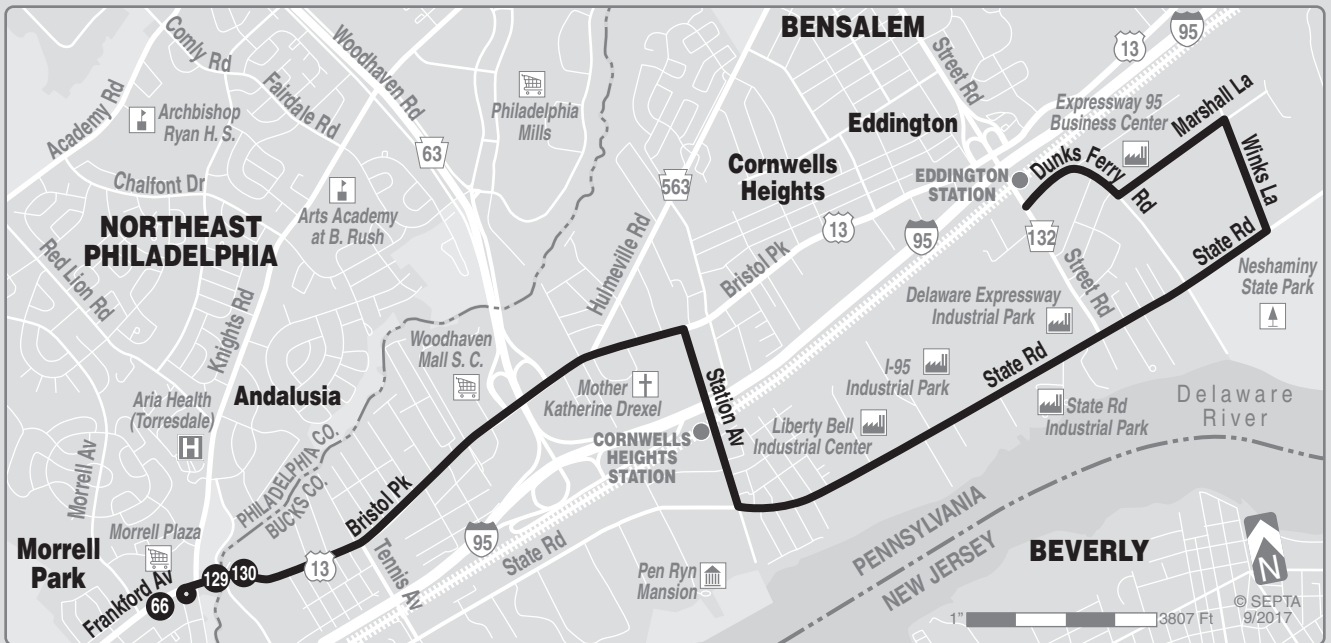

# 133

Effective August 27, 2018

Frankford-  
Knights  
to Bensalem

Serving Cornwells Heights

<b>MONDAYS THROUGH FRIDAYS</b>							
<b>To Bensalem</b>				<b>To Frankford-Knights</b>			
Frankford Av and Knights Rd	Cornwells Heights Station	Winks & Marshall Lns	Dunks Ferry and Street Rds (Bensalem)	Dunks Ferry and Street Rds (Bensalem)	Winks & Marshall Lns	Cornwells Heights Station	Frankford Av and Knights Rd
<b>AM SERVICE</b>				<b>PM SERVICE</b>			
6.34	6.40	6.47	6.49	2.37	2.39	2.45	2.53
7.39	7.46	7.53	7.56	3.37	3.39	3.47	3.55
8.35	8.42	8.49	8.51	4.37	4.39	4.46	4.54
9.50	9.56	10.03	10.06	5.45	5.47	5.54	6.02

### TRAVEL TIPS

- Route 133 does not operate on Saturdays, Sundays or Holidays (New Year's, Memorial, Independence, Labor, Thanksgiving, and Christmas days).
- Please consult Trenton Line timetables for details relating to service.
- Fare payment options: cash, transfers, tokens, passes. Go to [www.septa.org](http://www.septa.org) or [m.septa.org](http://m.septa.org) for schedules & real time information. Try **Schedules to Go** for next 10 scheduled trips (smart phone users) or **SMS Schedules** for next 4 scheduled trips (by text message); See bus/trolley locations on **TransitView**.
- To **SAVE** Money on Your Commute visit [www.thecommuterschoice.com](http://www.thecommuterschoice.com)

**NORTHEAST PHILADELPHIA**

**BENSALEM**

**Morrell Park**

**Andalusia**

**Cornwells Heights**

**Eddington**

**BEVERLY**

© SEPTA 9/2017