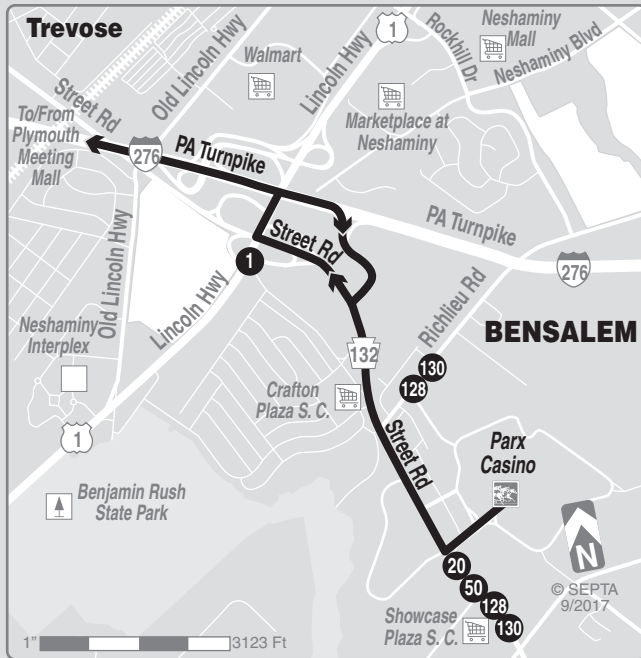

# 150

Effective August 27, 2018

Parx Casino to  
Plymouth  
Meeting Mall

## TRAVEL TIPS

- Route 150 does not operate on Sundays or Holidays (New Year's, Memorial, Independence, Labor, Thanksgiving, and Christmas days).
- Fare payment options: cash, transfers, tokens, passes. Go to [www.septa.org](http://www.septa.org) or [m.septa.org](http://m.septa.org) for schedules & real time information. Try **Schedules to Go** for next 10 scheduled trips (smart phone users) or **SMS Schedules** for next 4 scheduled trips (by text message); See bus/trolley locations on **TransitView**.
- To **SAVE** Money on Your Commute visit [www.thecommuterschoice.com](http://www.thecommuterschoice.com)