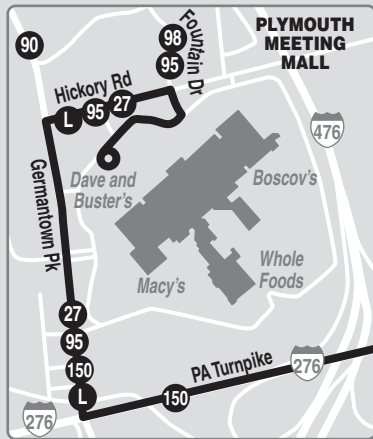

150

Effective September 6, 2016

Parx Casino to
Plymouth
Meeting Mall

WEEKDAYS			
To Parx Casino		To Plymouth Meeting Mall	
Plymouth Meeting Mall	Parx Casino	Parx Casino	Plymouth Meeting Mall
AM SERVICE			
11.15	11.45	PM SERVICE	
PM SERVICE		1.45	2.15
12.30	1.00	2.45	3.15
1.30	2.02	3.45	4.16
2.30	3.02	6.30	7.01
3.10	3.42	8.30	9.00
		9.45	10.15
		11.20	11.50
SATURDAYS			
AM SERVICE		AM SERVICE	
6.30	7.00	10.00	10.31
7.30	8.00	PM SERVICE	
11.10	11.42	2.00	2.31
PM SERVICE		5.20	5.51
12.20	12.52	8.15	8.46
4.30	5.02	10.15	10.46
		11.15	11.46

TRAVEL TIPS

- Route 150 does not operate on Sundays or Holidays (New Year's, Memorial, Independence, Labor, Thanksgiving, and Christmas days).
- Fare payment options: cash, transfers, tokens, passes. Go to www.septa.org or m.septa.org for schedules & real time information. Try **Schedules to Go** for next 10 scheduled trips (smart phone users) or **SMS Schedules** for next 4 scheduled trips (by text message); See bus/trolley locations on **TransitView**.
- To **SAVE** Money on Your Commute visit www.thecommuterschoice.com