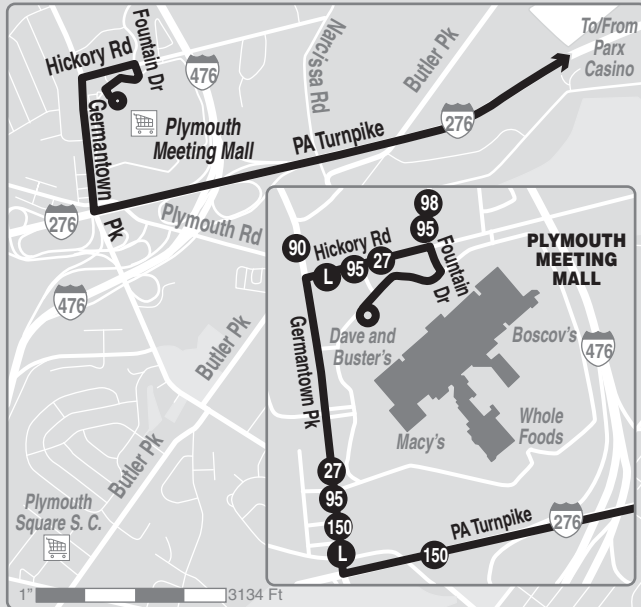

# 150

Effective August 27, 2018

Parx Casino to  
Plymouth  
Meeting Mall

## WEEKDAYS

To Parx Casino		To Plymouth Meeting Mall	
Plymouth Meeting Mall	Parx Casino	Parx Casino	Plymouth Meeting Mall
<b>AM SERVICE</b>			
11.15	11.45	<b>PM SERVICE</b>	
<b>PM SERVICE</b>		1.45	2.15
12.30	1.00	2.45	3.15
1.30	2.02	3.45	4.16
2.30	3.02	6.30	7.01
3.10	3.42	8.30	9.00
		9.45	10.15
		11.20	11.50

## TRAVEL TIPS

- Route 150 does not operate on Sundays or Holidays (New Year's, Memorial, Independence, Labor, Thanksgiving, and Christmas days).
- Fare payment options: cash, transfers, tokens, passes. Go to [www.septa.org](http://www.septa.org) or [m.septa.org](http://m.septa.org) for schedules & real time information. Try **Schedules to Go** for next 10 scheduled trips (smart phone users) or **SMS Schedules** for next 4 scheduled trips (by text message); See bus/trolley locations on **TransitView**.
- To **SAVE** Money on Your Commute visit [www.thecommuterschoice.com](http://www.thecommuterschoice.com)