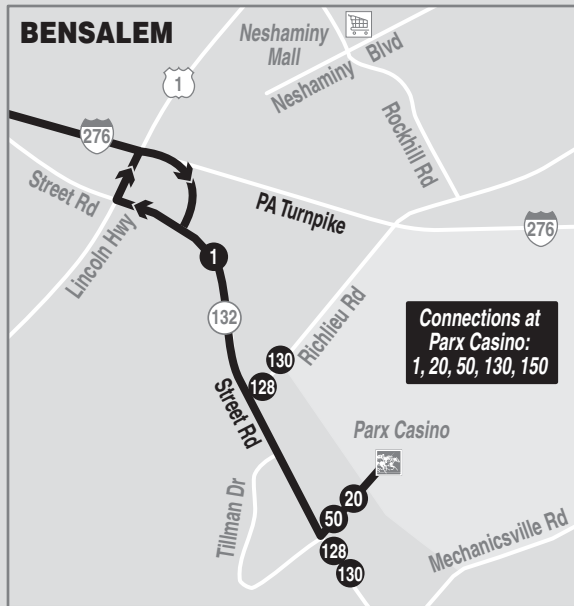

Customer Service.....215-580-7800
TDD/TTY (HEARING IMPAIRED ONLY).....215-580-7853
Or check the Internet.....www.septa.org