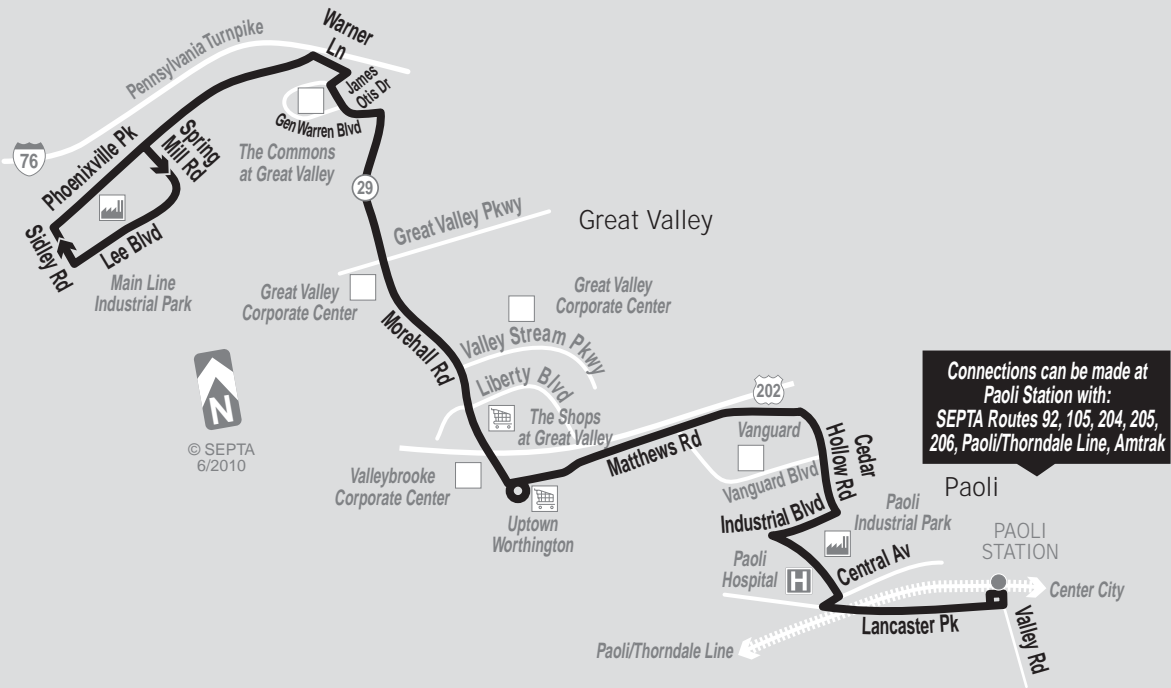

205

Effective July 26, 2010

Paoli
Station To
Main Line
Industrial Park

via Paoli/Thorndale Line

MONDAYS THROUGH FRIDAYS

To Main Line Industrial Park				To Paoli Station			
Paoli Station	Uptown Worthington	The Commons at Great Valley	Main Line Industrial Park	Main Line Industrial Park	The Commons at Great Valley	Uptown Worthington	Paoli Station
AM SERVICE				AM SERVICE			
6.27	6.35	6.49	6.56	6.57	7.04	7.21	7.30
7.06	7.15	7.29	7.36	8.15	8.21	8.38	8.49
7.36	7.45	8.02	8.09	PM SERVICE			
8.17	8.26	8.40	8.47	12.15	12.21	12.38	12.47
9.04	9.11	9.28	9.35	2.51	2.57	3.15	3.25
11.36	11.43	12.00	12.07	3.47	3.53	4.11	4.22
PM SERVICE				4.20	4.26	4.44	4.55
2.06	2.14	2.28	2.35	4.50	4.56	5.13	5.24
3.06	3.14	3.28	3.35	5.20	5.26	5.43	5.54
3.36	3.44	3.58	4.05	5.50	5.58	6.17	6.28
				6.20	6.26	6.42	6.53

TRAVEL TIPS

- Route 205 does not operate on Saturdays, Sundays or Holidays (New Year's, Memorial, Independence, Labor, Thanksgiving, and Christmas days).
- Please consult Paoli/Thorndale Line timetables for details relating to service.
- Fare payment options: cash, transfers, tokens, passes. Please check the SEPTA fare brochure or www.septa.org for complete fare information.
- To **SAVE** Money on Your Commute visit www.thecommuterschoice.com

Subject To Change

Connections can be made at Paoli Station with:
 SEPTA Routes 92, 105, 204, 205, 206, Paoli/Thorndale Line, Amtrak

Customer Service.....215-580-7800
 TDD/TTY (HEARING IMPAIRED ONLY).....215-580-7853
 Or check the internet.....www.septa.org