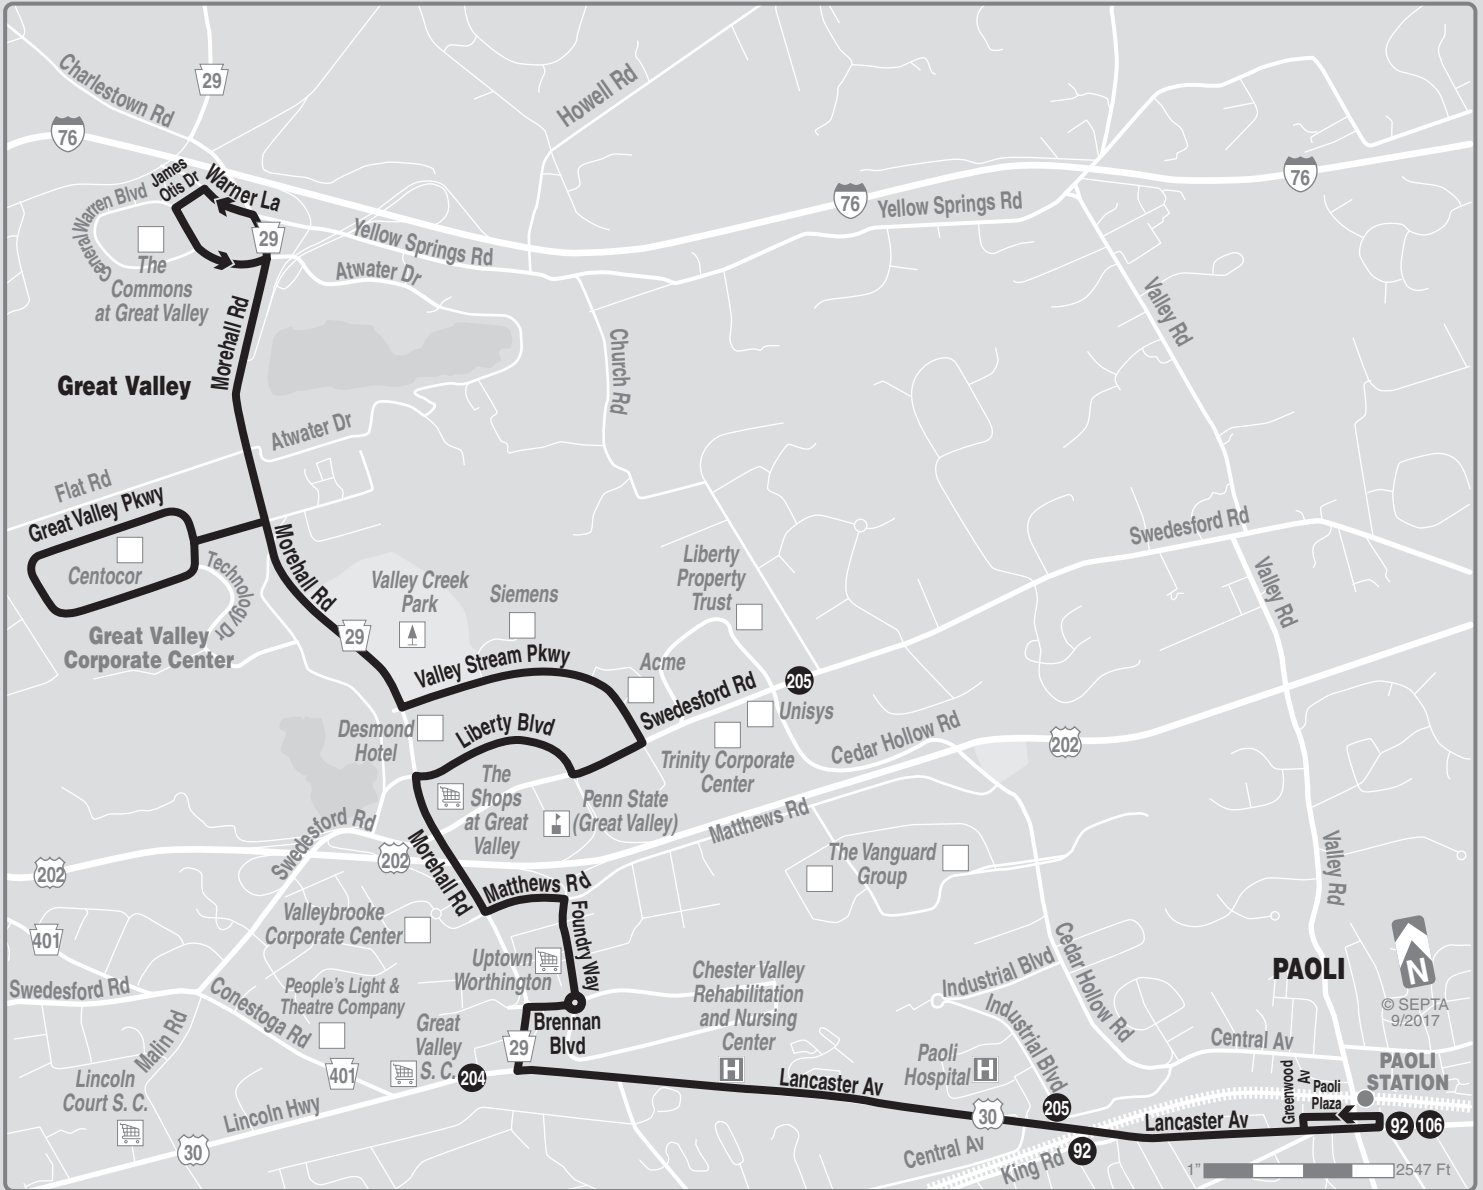

## The Commons at Great Valley to Paoli Station

Serving Great Valley  
Corporate Center

**\$1.00 Transfer fare now only  
available when you use a  
SEPTA Key Card with money  
in the Travel Wallet**

© SEPTA  
9/2017

**PAOLI**

**PAOLI STATION**

1" = 2547 Ft

**MONDAYS THROUGH FRIDAYS**

**To The Commons at Great Valley**

Paoli Station	Uptown Worthington	Liberty Blvd and Swedesford Rd	Valley Stream Pkwy and PA Route 29	Great Valley Pkwy and Technology Dr	Gen Warren Blvd and James Otis Dr (The Commons at Great Valley)
<b>AM SERVICE</b>					
6.29	6.35	6.41	6.42	6.50	6.55
7.07	7.13	7.19	7.21	7.29	7.34
7.36	7.42	7.48	7.50	7.58	8.03
8.18	8.25	8.31	8.32	8.40	8.45
8.31	8.38	8.44	8.45	8.53	8.58
9.11	9.18	9.24	9.25	9.33	9.37
9.33	9.40	9.45	9.46	9.54	9.58
10.39	10.46	10.51	10.52	10.59	11.02

**To Paoli Station**

Gen Warren Blvd and James Otis Dr (The Commons at Great Valley)	Great Valley Pkwy and Technology Dr	Valley Stream Pkwy and PA Route 29	Liberty Blvd and Swedesford Rd	Uptown Worthington	Paoli Station
<b>PM SERVICE</b>					
3.20	3.26	3.30	3.33	3.39	3.48
3.41	3.47	3.51	3.54	4.00	4.11
4.21	4.27	4.31	4.34	4.40	4.50
4.46	4.52	4.56	4.59	5.05	5.15
5.20	5.26	5.30	5.33	5.39	5.49
5.52	5.58	6.02	6.05	6.10	6.19

**TRAVEL TIPS**

- Route 206 does not operate on Saturdays, Sundays or Holidays (New Year's, Memorial, Independence, Labor, Thanksgiving, and Christmas days).
- Please consult Paoli/Thorndale Line timetables for details relating to service.
- Route 206 AM buses will wait for up to 10 minutes in the event that a train from Philadelphia arrives late, otherwise buses will operate as scheduled.
- Fare payment options: cash, transfers, tokens, passes. Please check the SEPTA fare brochure or [www.septa.org](http://www.septa.org) for complete fare information.
- To SAVE Money on Your Commute visit [www.thecommuterschoice.com](http://www.thecommuterschoice.com)