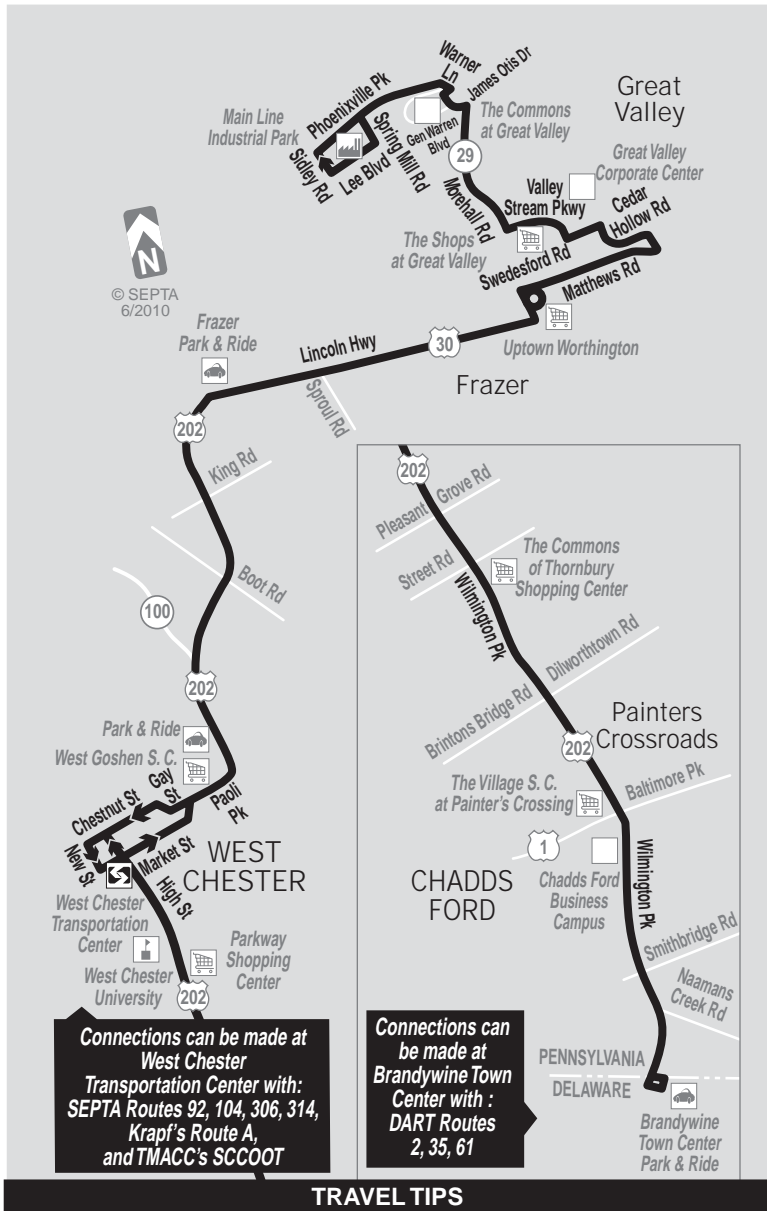

• Fare payment options: cash, transfers, tokens, passes. Please check the SEPTA fare brochure or www.septa.org for complete fare information.