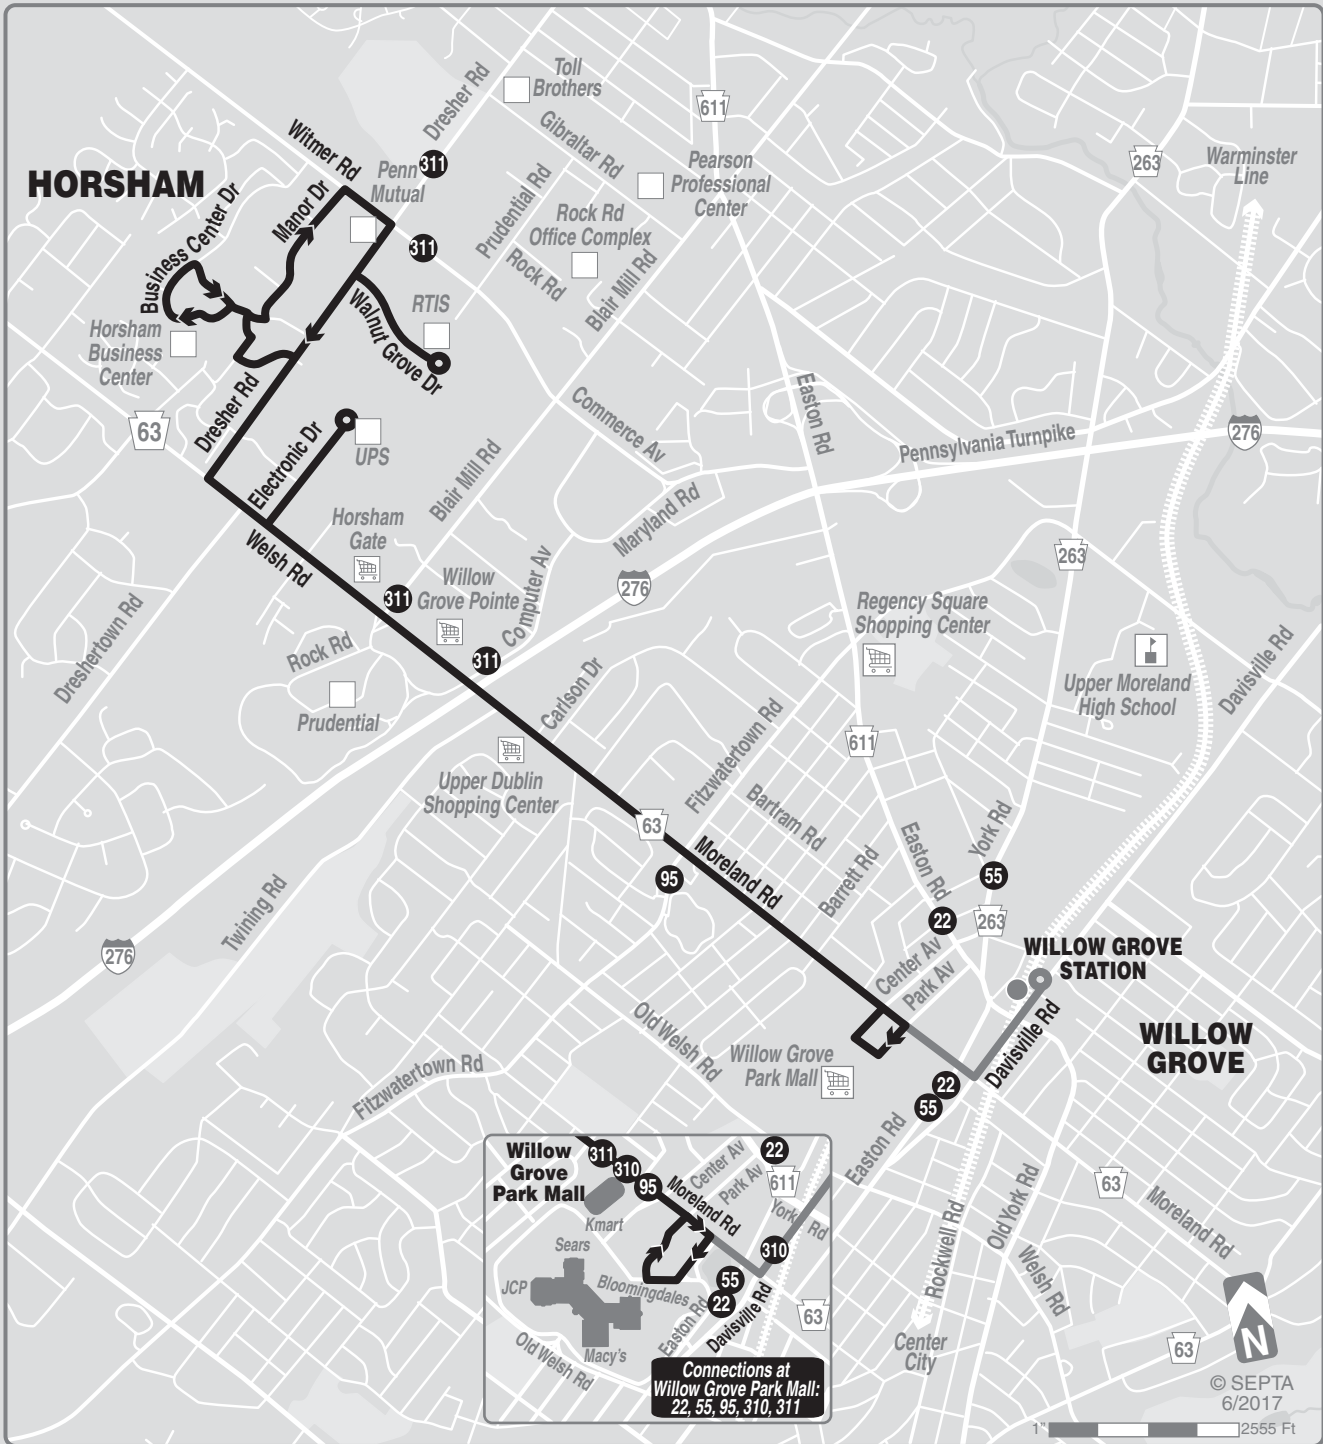

310

Effective June 19, 2017

Horsham Breeze Red

Serving Willow Grove

Customer Service 215-580-7800
TDD/TTY 215-580-7853
www.septa.org

HORSHAM

WILLOW GROVE STATION

WILLOW GROVE