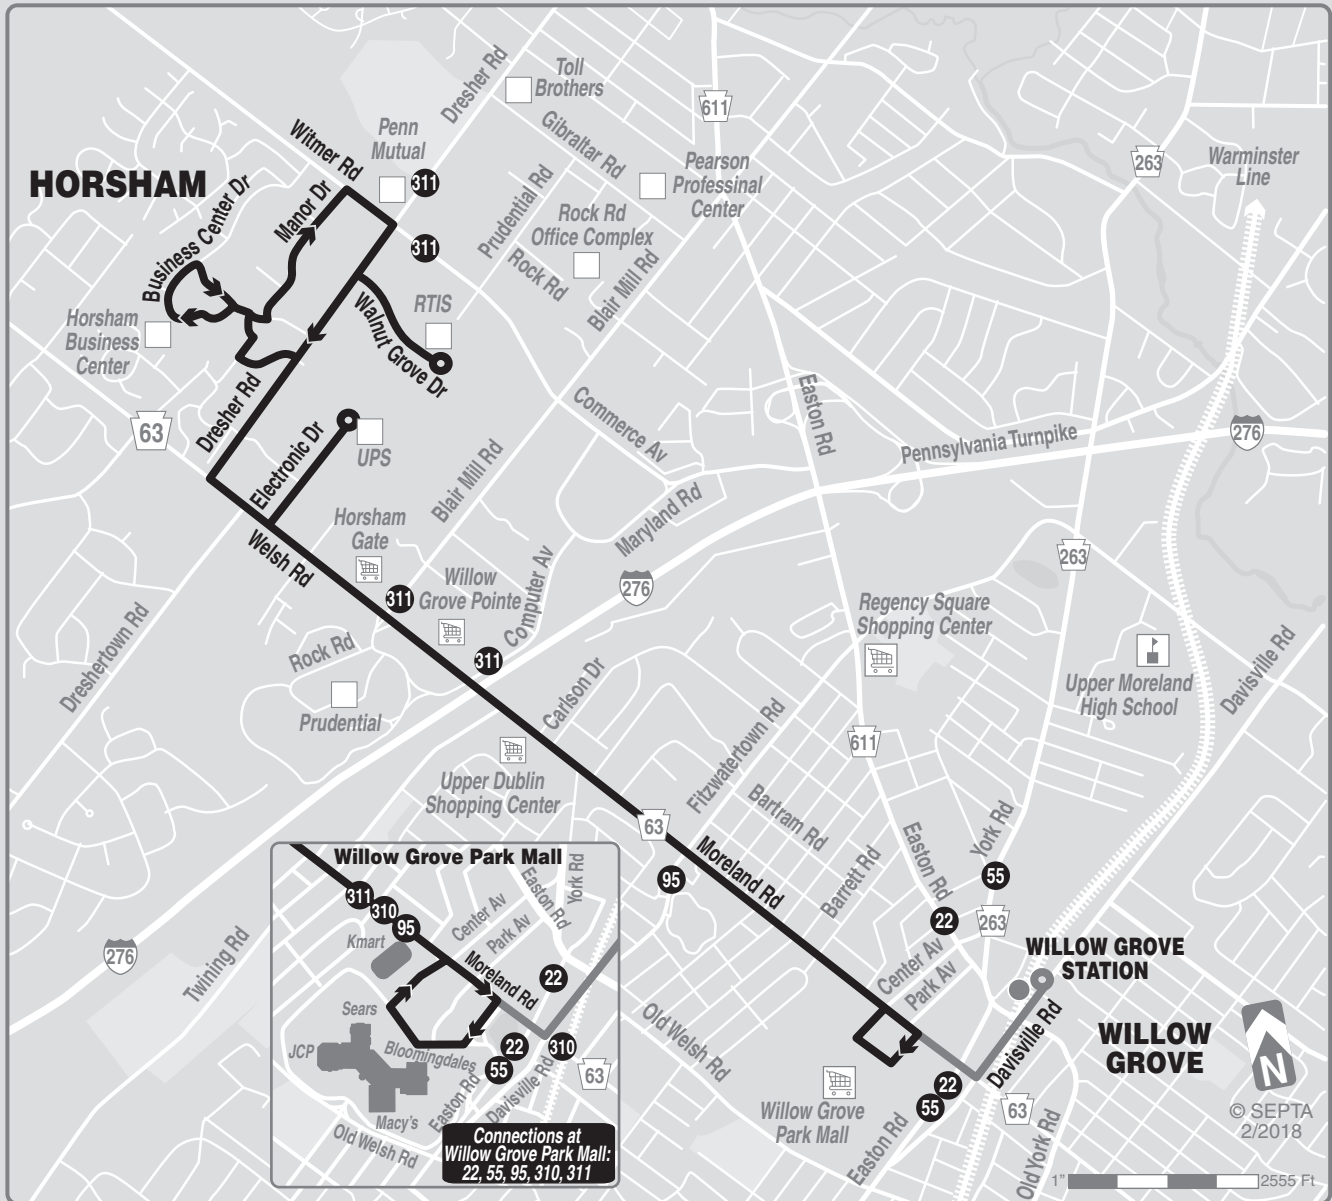

310

Effective August 27, 2018

Horsham Breeze Red

Serving Willow Grove

Customer Service 215-580-7800
TDD/TTY 215-580-7853
www.septa.org

**\$1.00 Transfer fare now only
available when you use a
SEPTA Key Card with money
in the Travel Wallet**

HORSHAM

WILLOW GROVE STATION

WILLOW GROVE

Willow Grove Park Mall

311, 310, 95, 22, 55

Center Av, Park Av, Easton Rd, Moreland Rd, Davisville Rd, Old Welsh Rd

Kmart, Sears, JCP, Bloomingdales, Macy's

Connections at Willow Grove Park Mall:
22, 55, 95, 310, 311