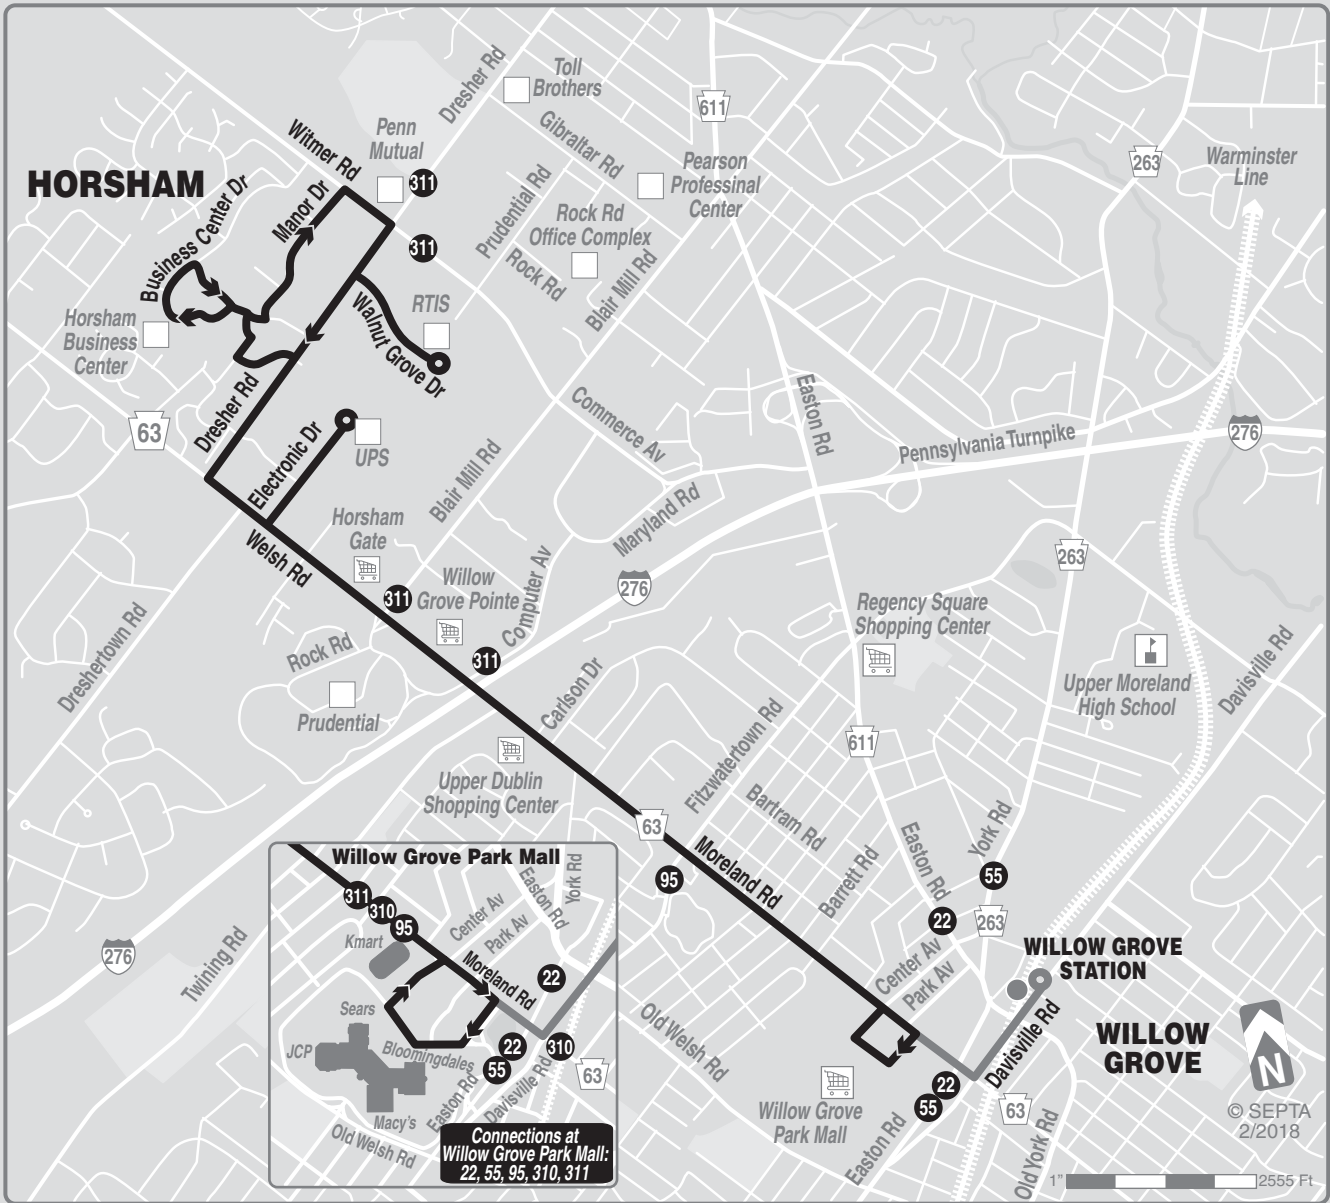

310

Effective February 26, 2018

Horsham Breeze Red

Serving Willow Grove

Customer Service 215-580-7800
TDD/TTY 215-580-7853
www.septa.org

A SEPTA Key Card
makes purchasing fares
& paying for your ride
EASY and CONVENIENT

HORSHAM

WILLOW GROVE STATION

WILLOW GROVE

Willow Grove Park Mall

311, 310, 95, 22, 310, 55, 22, 310, 63

Kmart, Sears, JCP, Bloomingdales, Macy's

Center Av, Park Av, Moreland Rd, Easton Rd, Davisville Rd, Old Welsh Rd