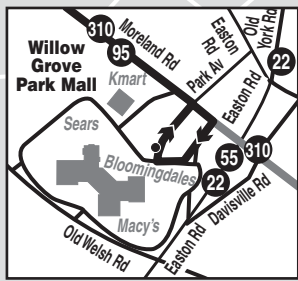

# 15%

Show a current  
TransPass or TrailPass  
for 15% Pass Perks

Discount at the  
Transit Gift Store

[www.septa.org/store](http://www.septa.org/store)

(215) 580-7168  
1234 Market St., Philadelphia

# Route 310

## SATURDAYS

Willow Grove Station	Breeze leaves Willow Grove Park Mall	Moreland & Fitzwatertown Rds	Prudential Eastern Operations	UPS	Horsham Business Center	Walnut Grove Dr	Dresher & Gibraltar Rds	Rock Rd Office Complex	Blair Mill & Witmer Rds	Blair Mill & Welsh Rds	Prudential Eastern Operations	Moreland & Fitzwatertown Rds	Breeze arrives Willow Grove Park Mall	Willow Grove Station
<b>AM SERVICE</b>														
---	7:12	7:13	7:19	7:21	7:24	7:26	7:28	7:29	7:34	7:36	---	7:38	7:40	7:45
7:55	8:00	8:02	8:06	8:10	8:13	8:15	8:17	8:19	8:22	8:23	---	8:26	8:29	8:34
8:55	8:58	9:01	9:05	9:09	9:11	9:13	9:15	9:17	9:20	9:21	---	9:24	9:27	9:32
9:55	9:58	10:01	10:05	10:09	10:11	10:13	10:15	10:17	10:20	10:21	---	10:24	10:27	10:32
10:55	11:00	11:02	11:05	11:08	11:11	11:13	11:15	11:17	11:20	11:21	---	11:24	11:27	11:32
<b>PM SERVICE</b>														
1:50	1:55	1:56	---	2:01	2:04	2:06	2:08	2:09	2:14	2:16	2:18	2:21	2:23	2:28
2:50	2:55	2:57	---	3:03	3:07	3:10	3:12	3:14	3:19	3:21	3:23	3:26	3:31	3:36
3:50	3:55	3:58	---	4:03	4:08	4:11	4:15	4:17	4:22	4:24	4:26	4:28	4:33	4:38
4:50	4:55	4:58	---	5:03	5:08	5:11	5:15	5:17	5:22	5:24	5:26	5:28	5:33	5:38
5:50	5:55	5:58	---	6:03	6:08	6:11	6:15	6:17	6:22	6:24	6:26	6:28	6:33	6:38