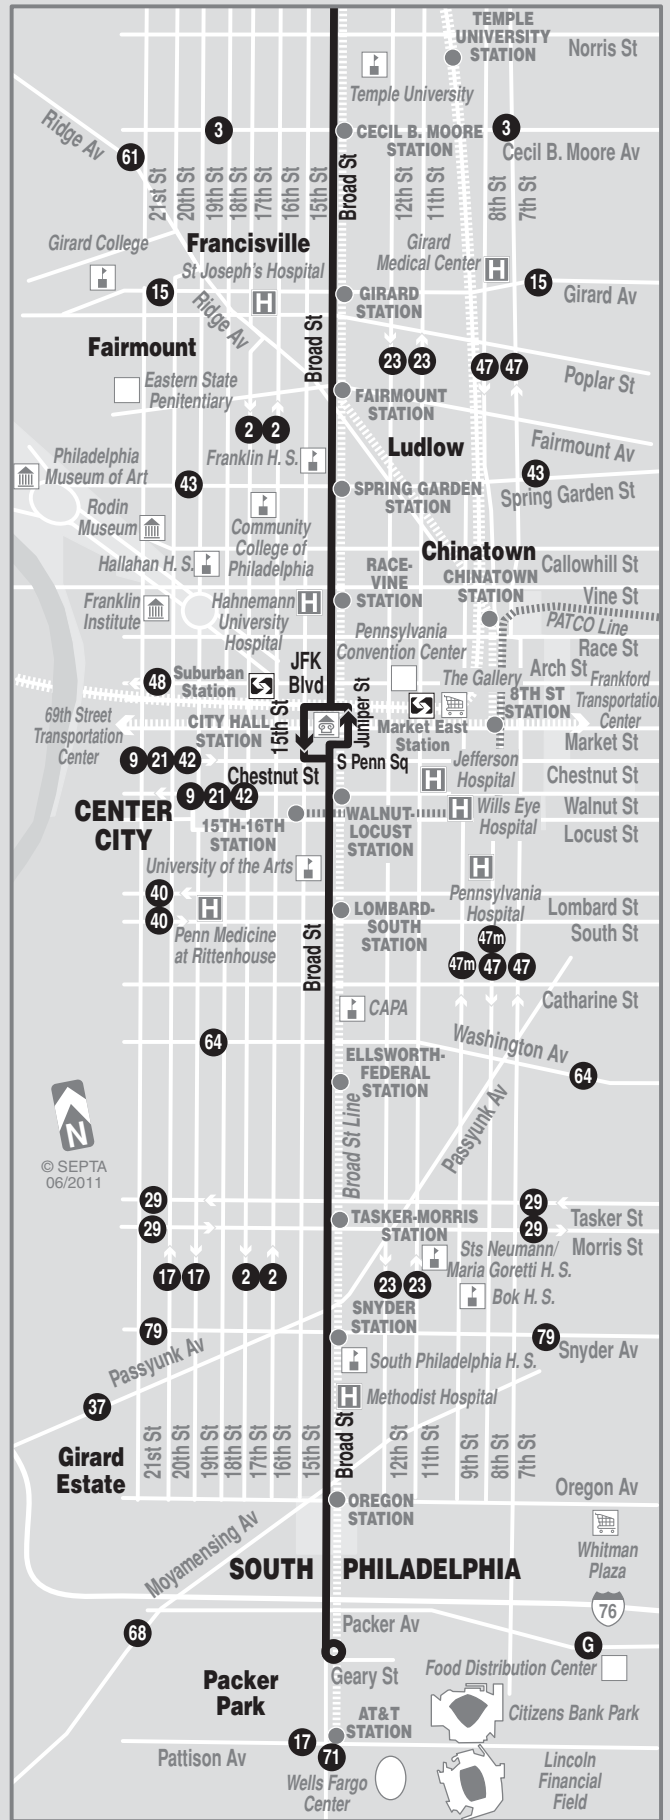

C

Effective September 4, 2011

Broad-Geary To Cheltenham- Ogontz or 11th-Nedro

Serving Center City

Customer Service 215-580-7800
TDD/TTY 215-580-7853
www.septa.org

FOLLOW US

@ **DUNKINPHILLY**

FOR SPECIAL LOCAL CONTESTS
OFFERS AND PROMOTIONS

TRAVEL TIPS

- Sunday schedule will be operated on New Year's, Memorial, Independence, Labor, Thanksgiving, and Christmas days.
- Fare payment options: cash, transfers, tokens, passes. Go to www.septa.org or m.septa.org for schedules & real time information. Try **Schedules to Go** for next 10 scheduled trips (smart phone users) or **SMS Schedules** for next 4 scheduled trips (by text message); See bus/trolley locations on **TransitView**.
- To **SAVE Money** on Your Commute visit www.thecommuterschoice.com