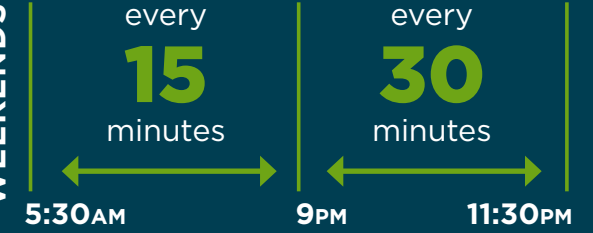

# BOULEVARD DIRECT

EFFECTIVE FEBRUARY 25, 2018

YOUR DIRECT WAY  
TO CONNECT

# SERVICE FREQUENCY

WEEKDAYS

WEEKENDS

WEEKDAYS TO NESHAMINY MALL					
FTC	Cottman	Rhawn	Grant	Interplex	Neshaminy Mall
4:50	4:57	5:00	5:06	5:16	5:21
5:10	5:17	5:20	5:26	5:36	5:41
5:30	5:37	5:40	5:46	5:56	6:01
5:45	5:52	5:55	6:01	6:12	6:17
6:00	6:07	6:10	6:16	6:27	6:32
THEN EVERY 10 MINUTES OR LESS UNTIL					
8:30	8:37	8:40	8:48	8:59	9:05
8:45	8:52	8:55	9:03	9:14	9:20
9:00	9:07	9:10	9:18	9:29	9:35
9:15	9:22	9:25	9:33	9:44	9:50
THEN EVERY 15 MINUTES OR LESS UNTIL					
3:00PM	3:08	3:11	3:19	3:30	3:37
3:10	3:18	3:21	3:29	3:40	3:47
3:20	3:28	3:31	3:39	3:50	3:57
THEN EVERY 10 MINUTES OR LESS UNTIL					
5:50	5:59	6:02	6:09	6:20	6:26
6:05	6:13	6:16	6:23	6:34	6:40
6:20	6:28	6:31	6:38	6:49	6:55
THEN EVERY 15 MINUTES OR LESS UNTIL					
7:55	8:02	8:05	8:11	8:20	8:26
8:15	8:22	8:25	8:31	8:40	8:46
8:35	8:42	8:45	8:51	8:60	9:06
8:55	9:02	9:05	9:11	9:20	9:26
9:15	9:21	9:24	9:30	9:39	9:45
9:35	9:41	9:44	9:50	9:59	10:05
10:00	10:06	10:09	10:15	10:23	10:29
10:25	10:31	10:34	10:40	10:48	10:54
10:50	10:56	10:59	11:05	11:13	11:19