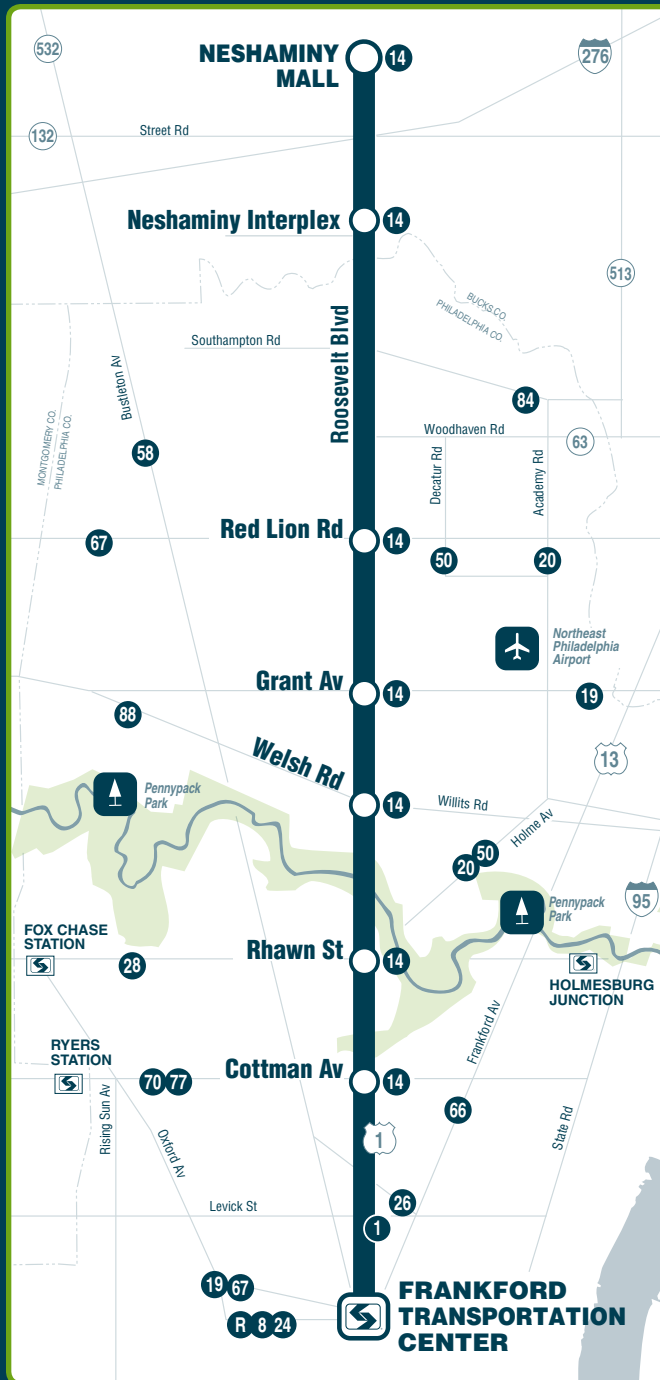

Boulevard Direct is an enhancement to the current Route 14 service, which will continue to operate along Roosevelt Boulevard. SEPTA offers a free interchange at all designated Boulevard Direct Station stops (except Frankford Transportation Center) for connections to/from Route 14 service - for same direction of travel. Please ask the Operator for an interchange receipt when paying your fare; present your receipt when boarding your connecting Route 14 or Boulevard Direct trip. Customers traveling to Oxford Valley Mall can take a Boulevard Direct bus to Neshaminy Mall and use the free interchange to connect to a Route 14 bus. Regular transfers required for connection to all other SEPTA routes.

All regular SEPTA fares are accepted on Boulevard Direct - SEPTA Key Card (with TransPass, One Day Convenience Pass, or Travel Wallet), Legacy Passes, Cash, Tokens.

The Direct Bus service/Boulevard Direct route program was developed as part of a partnership between SEPTA and the City of Philadelphia Office of Transportation and Infrastructure Systems (oTIS) to enhance public transit access in Philadelphia.

FOR MORE INFORMATION:

www.septa.org/directbus
Customer Service: 215-580-7800

BOULEVARD DIRECT