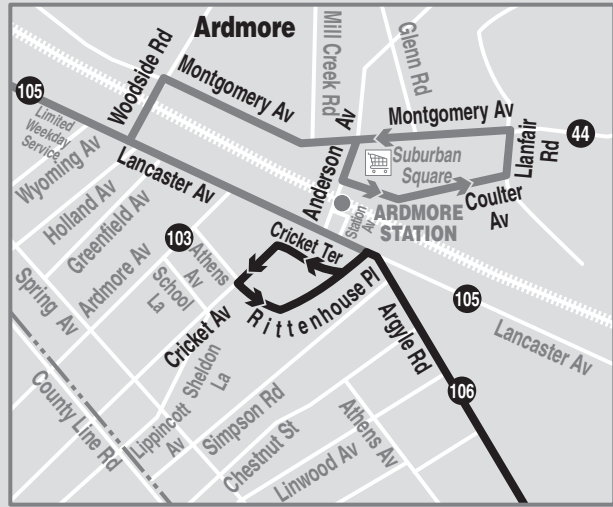

## Ardmore and Paoli To 69th Street Transportation Center

Serving  
Penn Wynne

Customer Service 610-734-1300  
TDD/TTY 215-580-7853  
[www.septa.org](http://www.septa.org)

# Route 106

**Connections at 69th Street Transportation Center:**  
 Market-Frankford Line,  
 Norristown High Speed Line,  
 21, 30, 65, 101, 102, 103, 104, 105,  
 106, 107, 108, 109, 110, 111, 112,  
 113, 116, 120, 123, 126

ROUTE 106 FARE ZONES	
69th Street Transportation Center	Paoli Hospital
← TWO ZONE RIDE →	
Lancaster & Bryn Mawr Avs	Paoli Hospital
← ONE ZONE RIDE →	
69th Street Transportation Center	Lancaster Av and Radnor-Chester Rd
← ONE ZONE RIDE →	