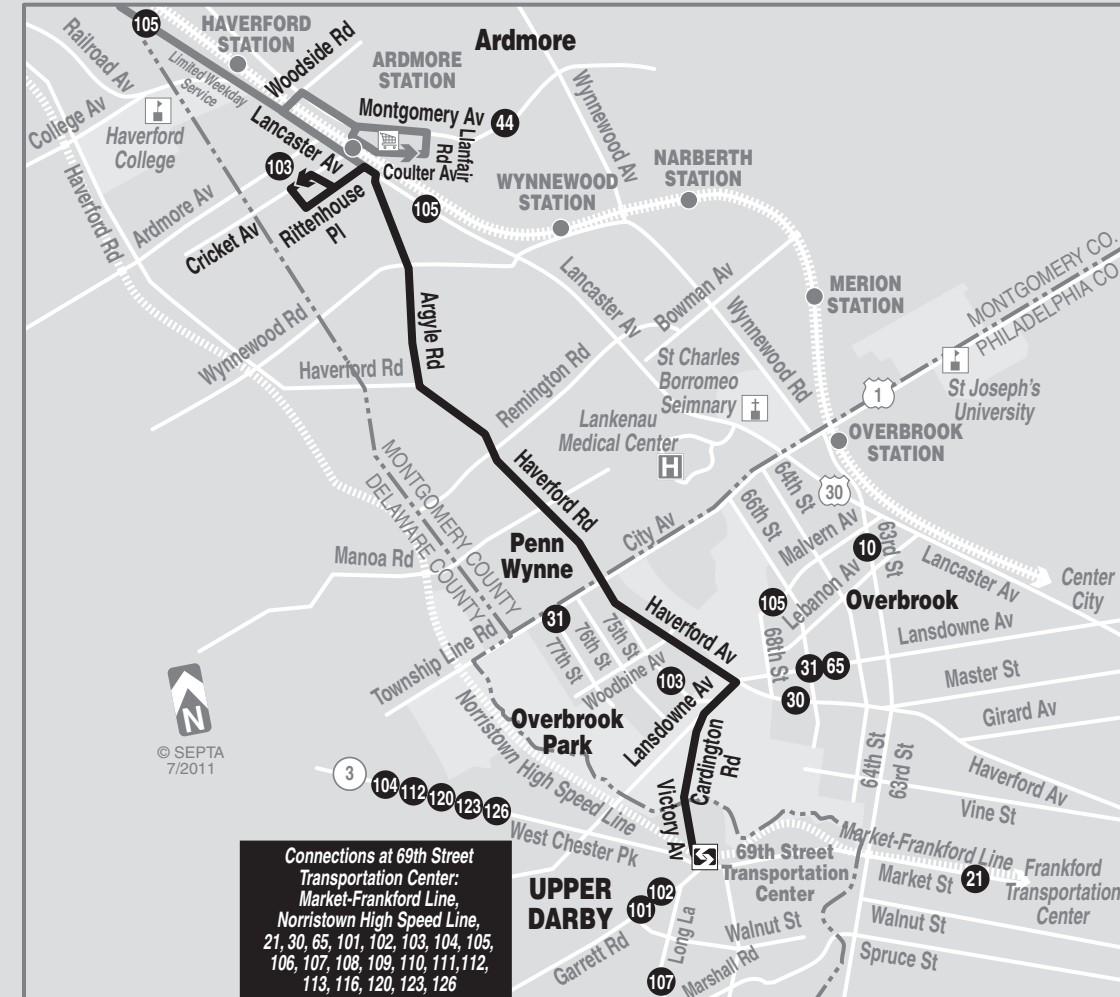

# Route 106

**Connections at 69th Street Transportation Center:**  
 Market-Frankford Line,  
 Norristown High Speed Line,  
 21, 30, 65, 101, 102, 103, 104, 105,  
 106, 107, 108, 109, 110, 111, 112,  
 113, 116, 120, 123, 126

ROUTE 106 FARE ZONES	
69th Street Transportation Center	Paoli Hospital
← TWO ZONE RIDE →	
Lancaster & Bryn Mawr Avs	Paoli Hospital
← ONE ZONE RIDE →	
69th Street Transportation Center	Lancaster Av and Radnor-Chester Rd
← ONE ZONE RIDE →	