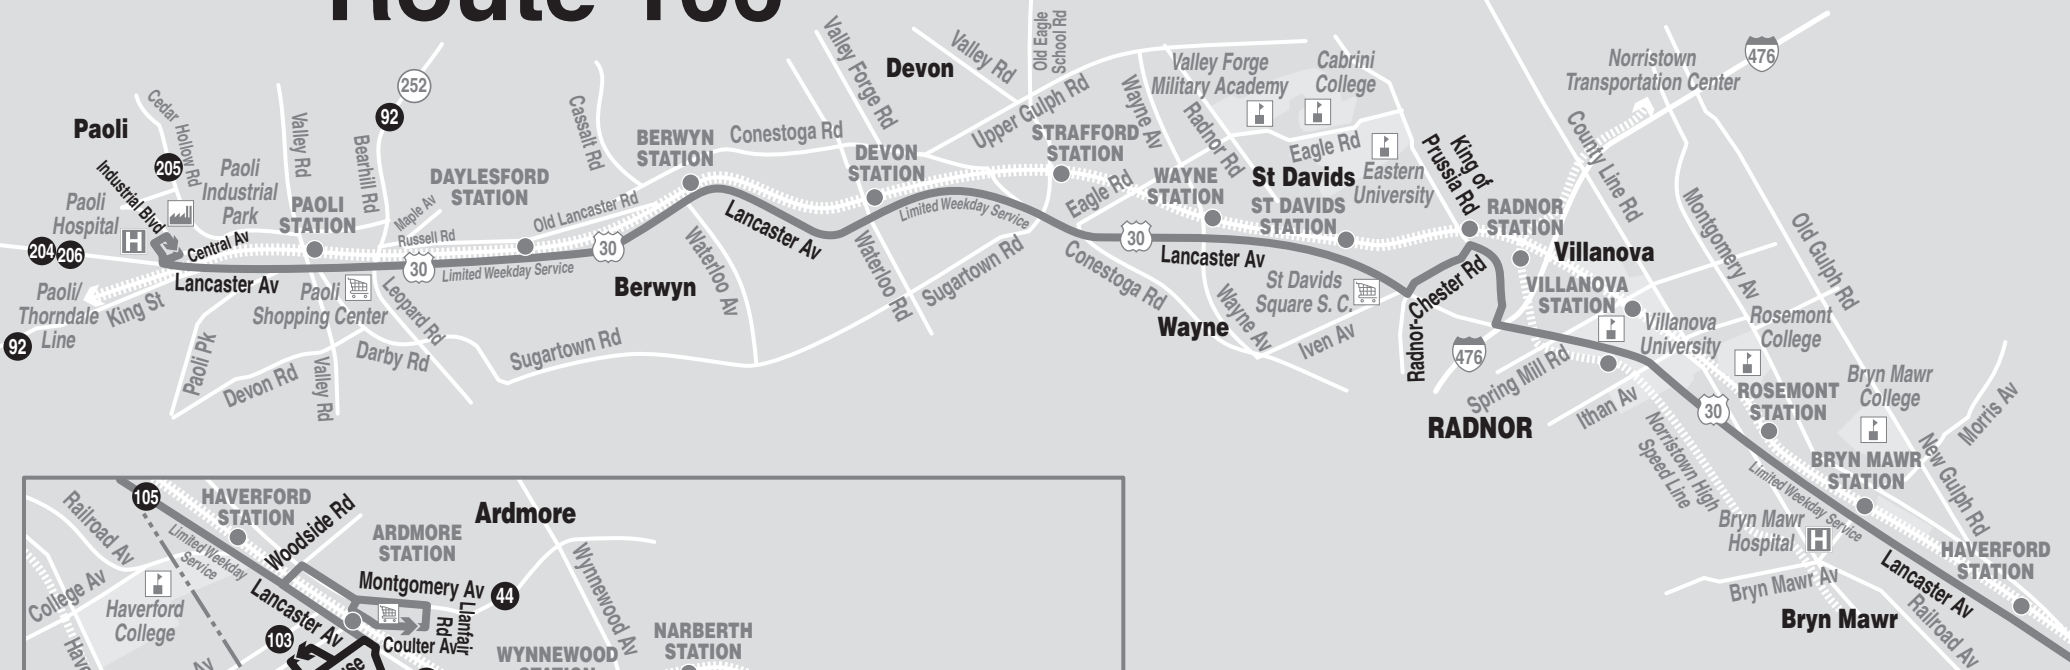

# Route 106

**Connections at 69th Street Transportation Center:**  
 Market-Frankford Line,  
 Norristown High Speed Line,  
 21, 30, 65, 101, 102, 103, 104, 105,  
 106, 107, 108, 109, 110, 111, 112,  
 113, 116, 120, 123, 126

ROUTE 106 FARE ZONES	
69th Street Transportation Center	Paoli Hospital
← TWO ZONE RIDE →	
Lancaster & Bryn Mawr Avs	Paoli Hospital
← ONE ZONE RIDE →	
69th Street Transportation Center	Lancaster Av and Radnor-Chester Rd
← ONE ZONE RIDE →	