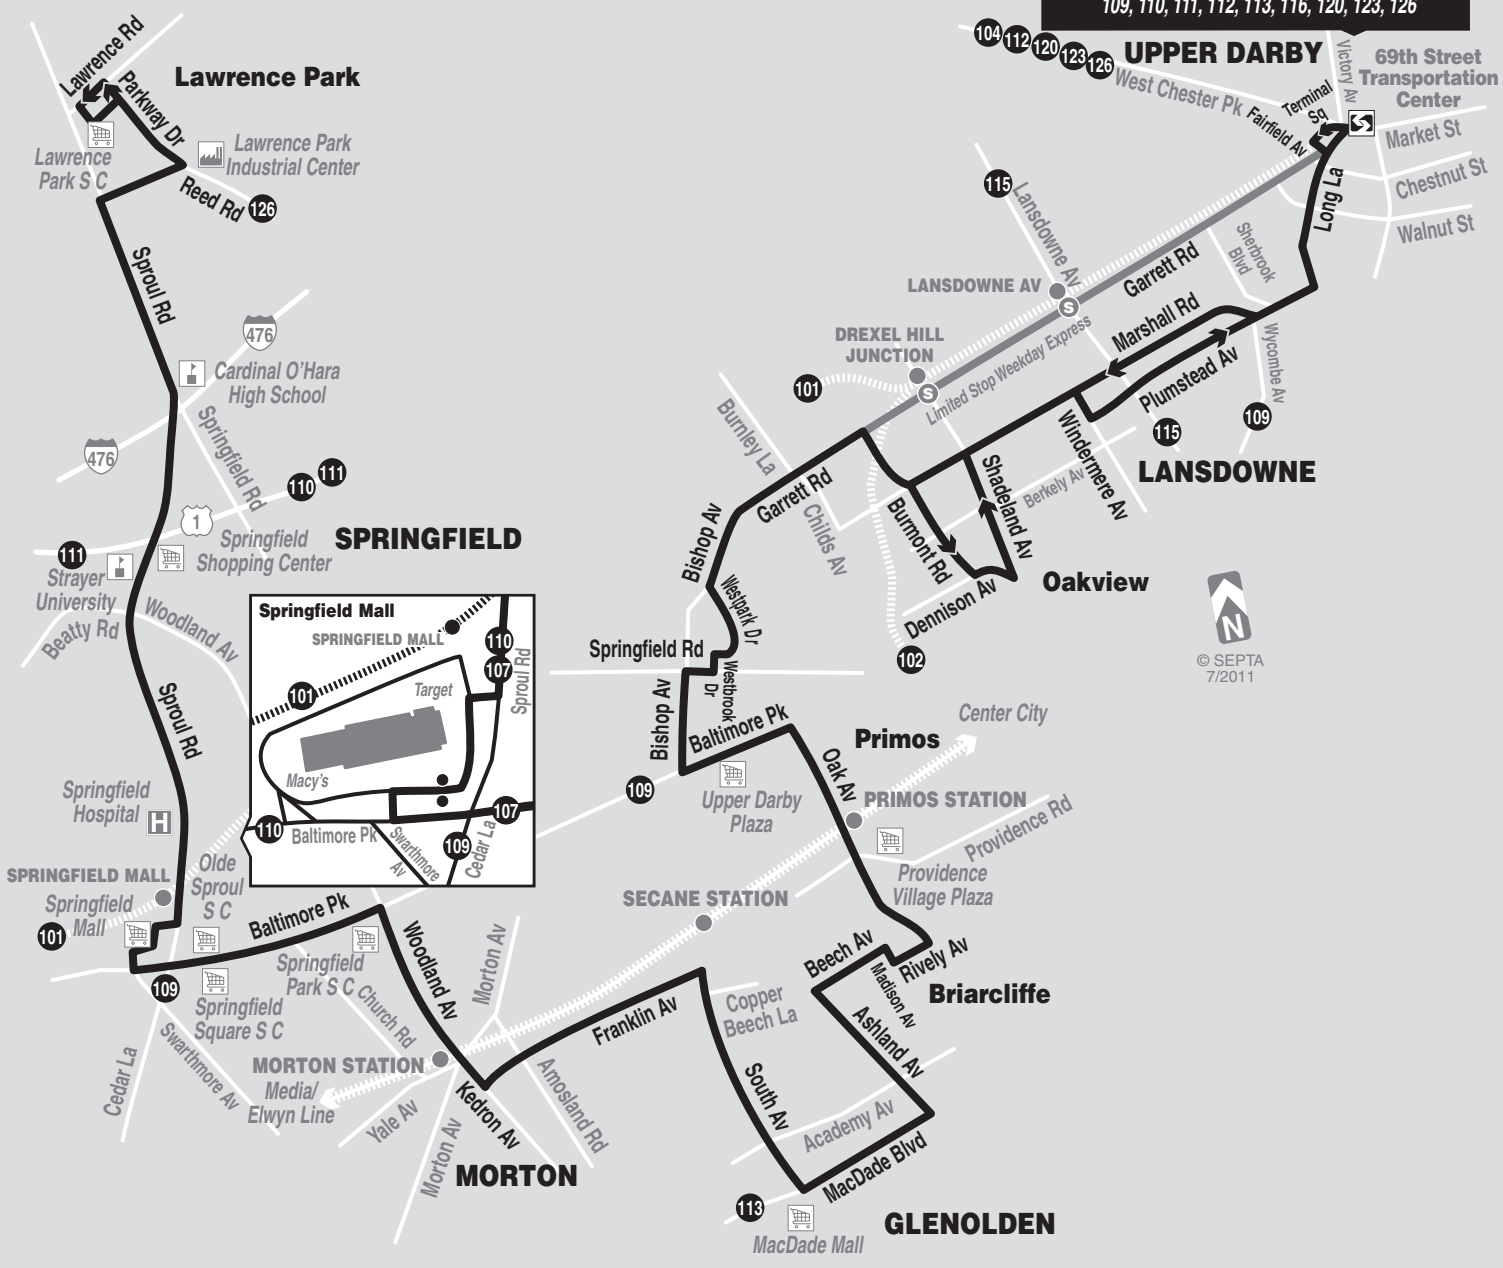

Route 107

Connections at 69th Street Transportation Center:
 Market-Frankford Line, Norristown High Speed Line,
 21, 30, 65, 101, 102, 103, 104, 105, 106, 107, 108,
 109, 110, 111, 112, 113, 116, 120, 123, 126

EXPRESS - Operates express via Garrett Rd stopping at Lansdowne Ave and Shadeland Av
 F - Time shown South & Franklin Aves
 S - Trip terminates at Shadeland Av and Marshall Rd

C - Time shown South Av & Copper Beech La
 EXPRESS - Operates express via Garrett Rd to 69th Street Terminal starting at Burmont Rd and stopping at Lansdowne Ave and Shadeland Av

C - Time shown South Av & Copper Beech La

TRAVEL TIPS

- Route 107 does not operate on Sundays or on New Year's, Memorial, Independence, Labor, Thanksgiving and Christmas days.
- Fare payment options: cash, transfers, tokens, passes. Go to www.septa.org or m.septa.org for schedules & real time information. Try **Schedules to Go** for next 10 scheduled trips (smart phone users) or **SMS Schedules** for next 4 scheduled trips (by text message); See bus/trolley locations on **TransitView**.
- To **SAVE** Money on Your Commute visit www.thecommuterschoice.com

ROUTE 107 FARE ZONES