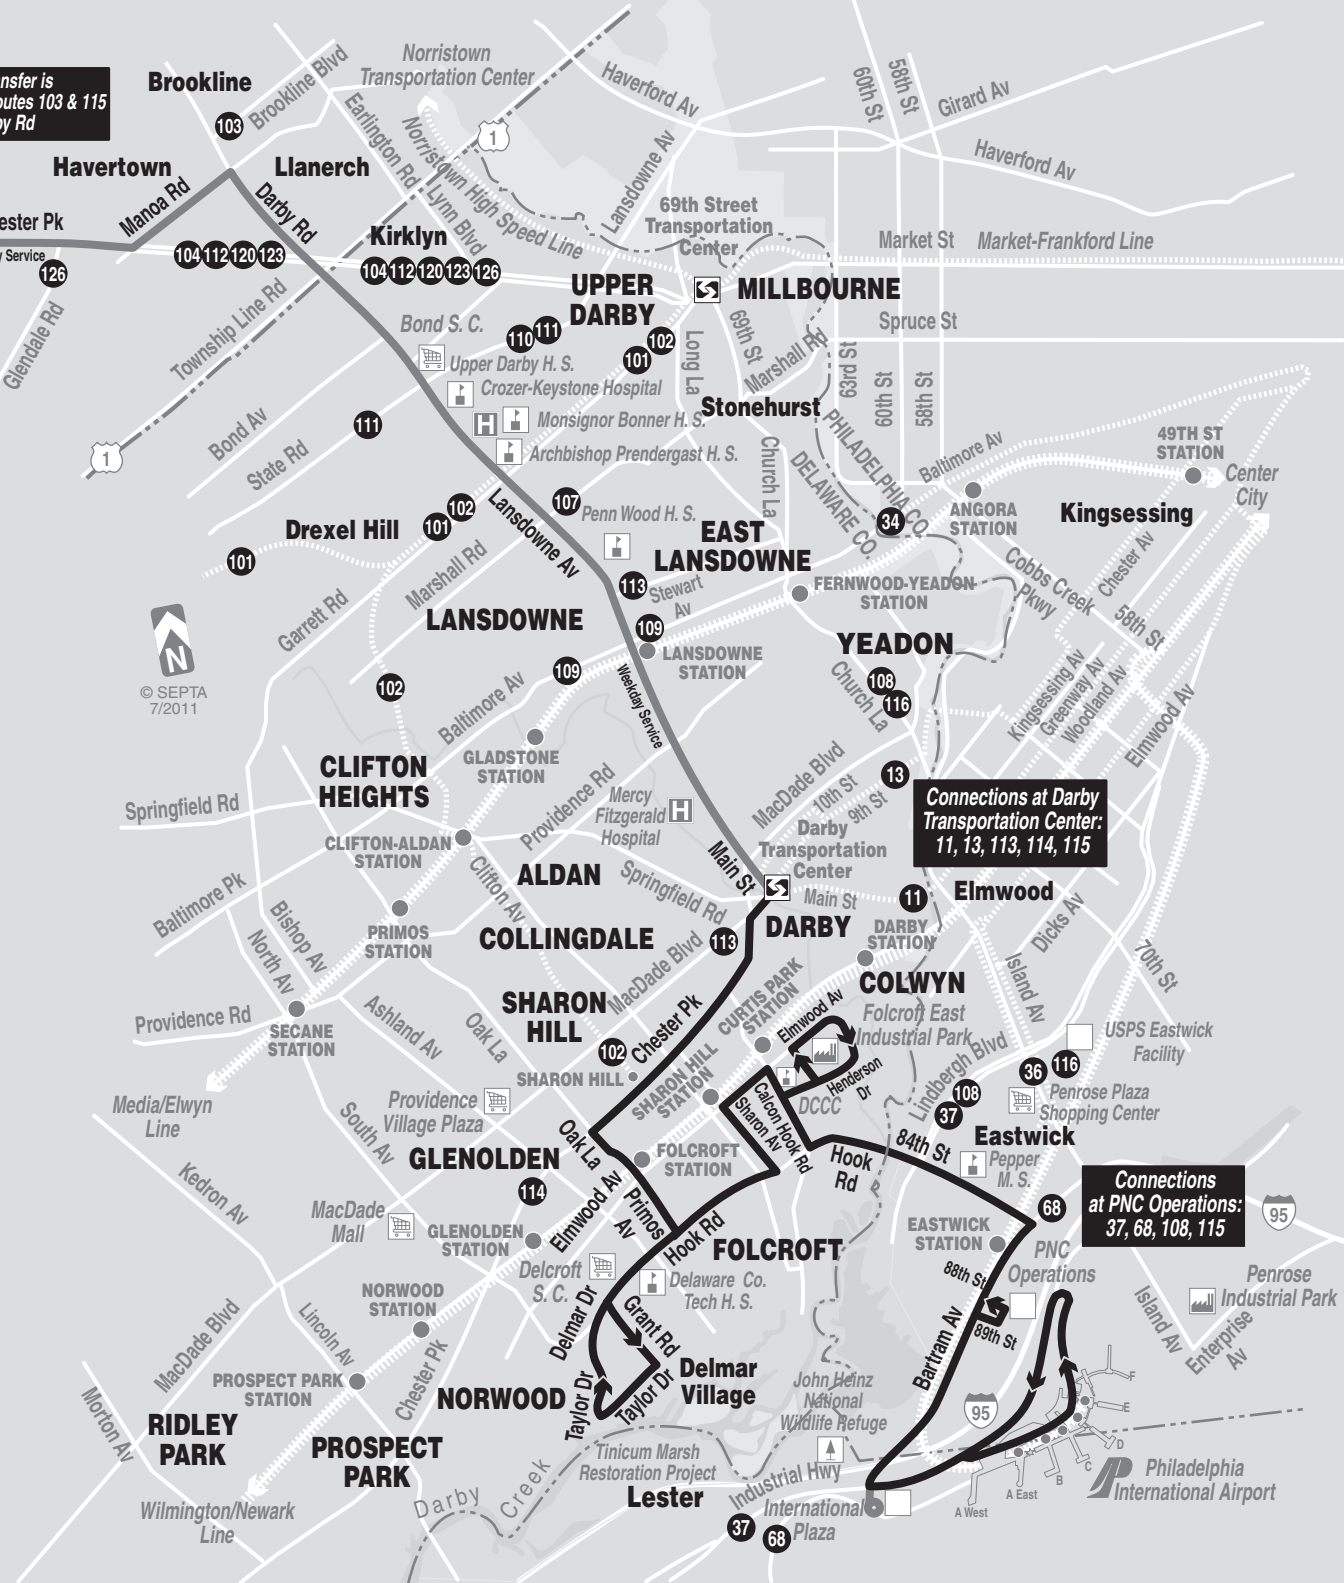

FOR SPECIAL LOCAL CONTESTS
OFFERS AND PROMOTIONS

Route 115

A Walking Transfer is available between Routes 103 & 115 along Darby Rd

TERMINAL A WEST	
British Airways	
Lufthansa	
US Airways International	
TERMINAL A EAST	
Air Jamaica	Frontier Airlines
American Airlines	Midwest Airlines
American Eagle	USA 3000 and Charters
TERMINAL B/C	
US Airways	
America West Airlines	
The Airport Marriott Hotel	
TERMINAL D	
Air Canada	United Airlines
AirTran Airways	United Express
Continental Airlines	
Continental Express	
TERMINAL E	
Northwest Airlines	Delta Airlines
Southwest Airlines	Delta Connection
TERMINAL F	
US Airways Express	

TRAVEL TIPS

- Sunday schedule will be operated on New Year's, Memorial, Independence, Labor, Thanksgiving, and Christmas days.
- Fare payment options: cash, transfers, tokens, passes. Go to www.septa.org or m.septa.org for schedules & real time information. Try **Schedules to Go** for next 10 scheduled trips (smart phone users) or **SMS Schedules** for next 4 scheduled trips (by text message); See bus/trolley locations on **TransitView**.
- To **SAVE** Money on Your Commute visit www.thecommuterschoice.com