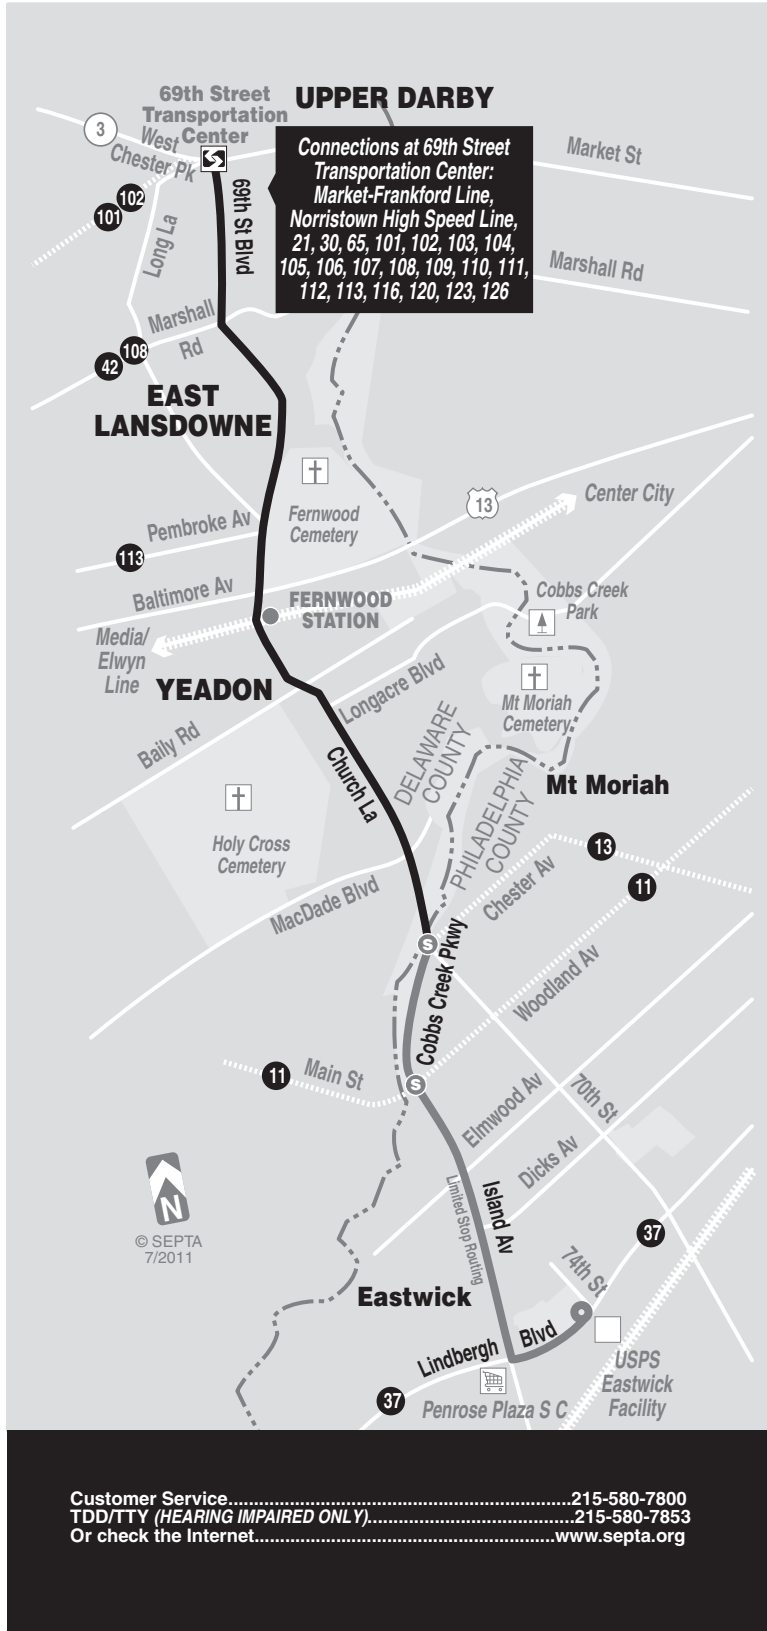

116

Effective August 29, 2011

SEPTA

USPS
Eastwick
Facility
To 69th Street
Transportation
Center

Serving Yeadon

MONDAYS THROUGH FRIDAYS											
To USPS Eastwick Facility						To 69th Street Transportation Center					
69th Street Transportation Center	69th Street Blvd and Marshall Rd	Church La and Chester Av	Island and Woodland Aves	USPS Eastwick Facility (74th St. and Lindbergh Blvd)	USPS Eastwick Facility (74th St. and Lindbergh Blvd)	Island and Woodland Aves	Church La and Chester Av	69th Street Blvd and Marshall Rd	69th Street Transportation Center		
AM SERVICE						AM SERVICE					
6.00	6.02	6.10	6.12	6.15	6.40	6.44	6.46	6.54	6.58		
6.30	6.32	6.40	6.42	6.45	7.05	7.09	7.11	7.22	7.26		
8.25	8.29	8.38	8.40	8.45	7.45	7.49	7.51	8.02	8.06		
PM SERVICE						PM SERVICE					
1.20	1.26	1.35	1.37	1.42	2.15	2.19	2.21	2.31	2.35		
2.18	2.24	2.33	2.35	2.40	3.45	3.49	3.51	4.01	4.05		
3.27	3.33	3.43	3.45	3.50	5.15	5.19	5.21	5.31	5.35		
4.50	4.56	5.06	5.08	5.13	5.45	5.49	5.51	6.01	6.05		
9.20	9.25	9.32	9.34	9.38							
10.30	10.35	10.42	10.44	10.48							
TRAVEL TIPS											
• Route 116 does not operate on Saturdays and Sundays or on New Year's, Memorial, Independence, Labor, Thanksgiving, and Christmas days. • Fare payment options: cash, transfers, tokens, passes. Go to www.septa.org or m.septa.org for schedules & real time information. Try Schedules to Go for next 10 scheduled trips (smart phone users) or SMS Schedules for next 4 scheduled trips (by text message); See bus/trolley locations on TransitView. • To SAVE Money on Your Commute visit www.thecommuterschoice.com											

Subject To Change

Route 116

Customer Service.....215-580-7800
TDD/TTY (HEARING IMPAIRED ONLY).....215-580-7853
Or check the Internet.....www.septa.org