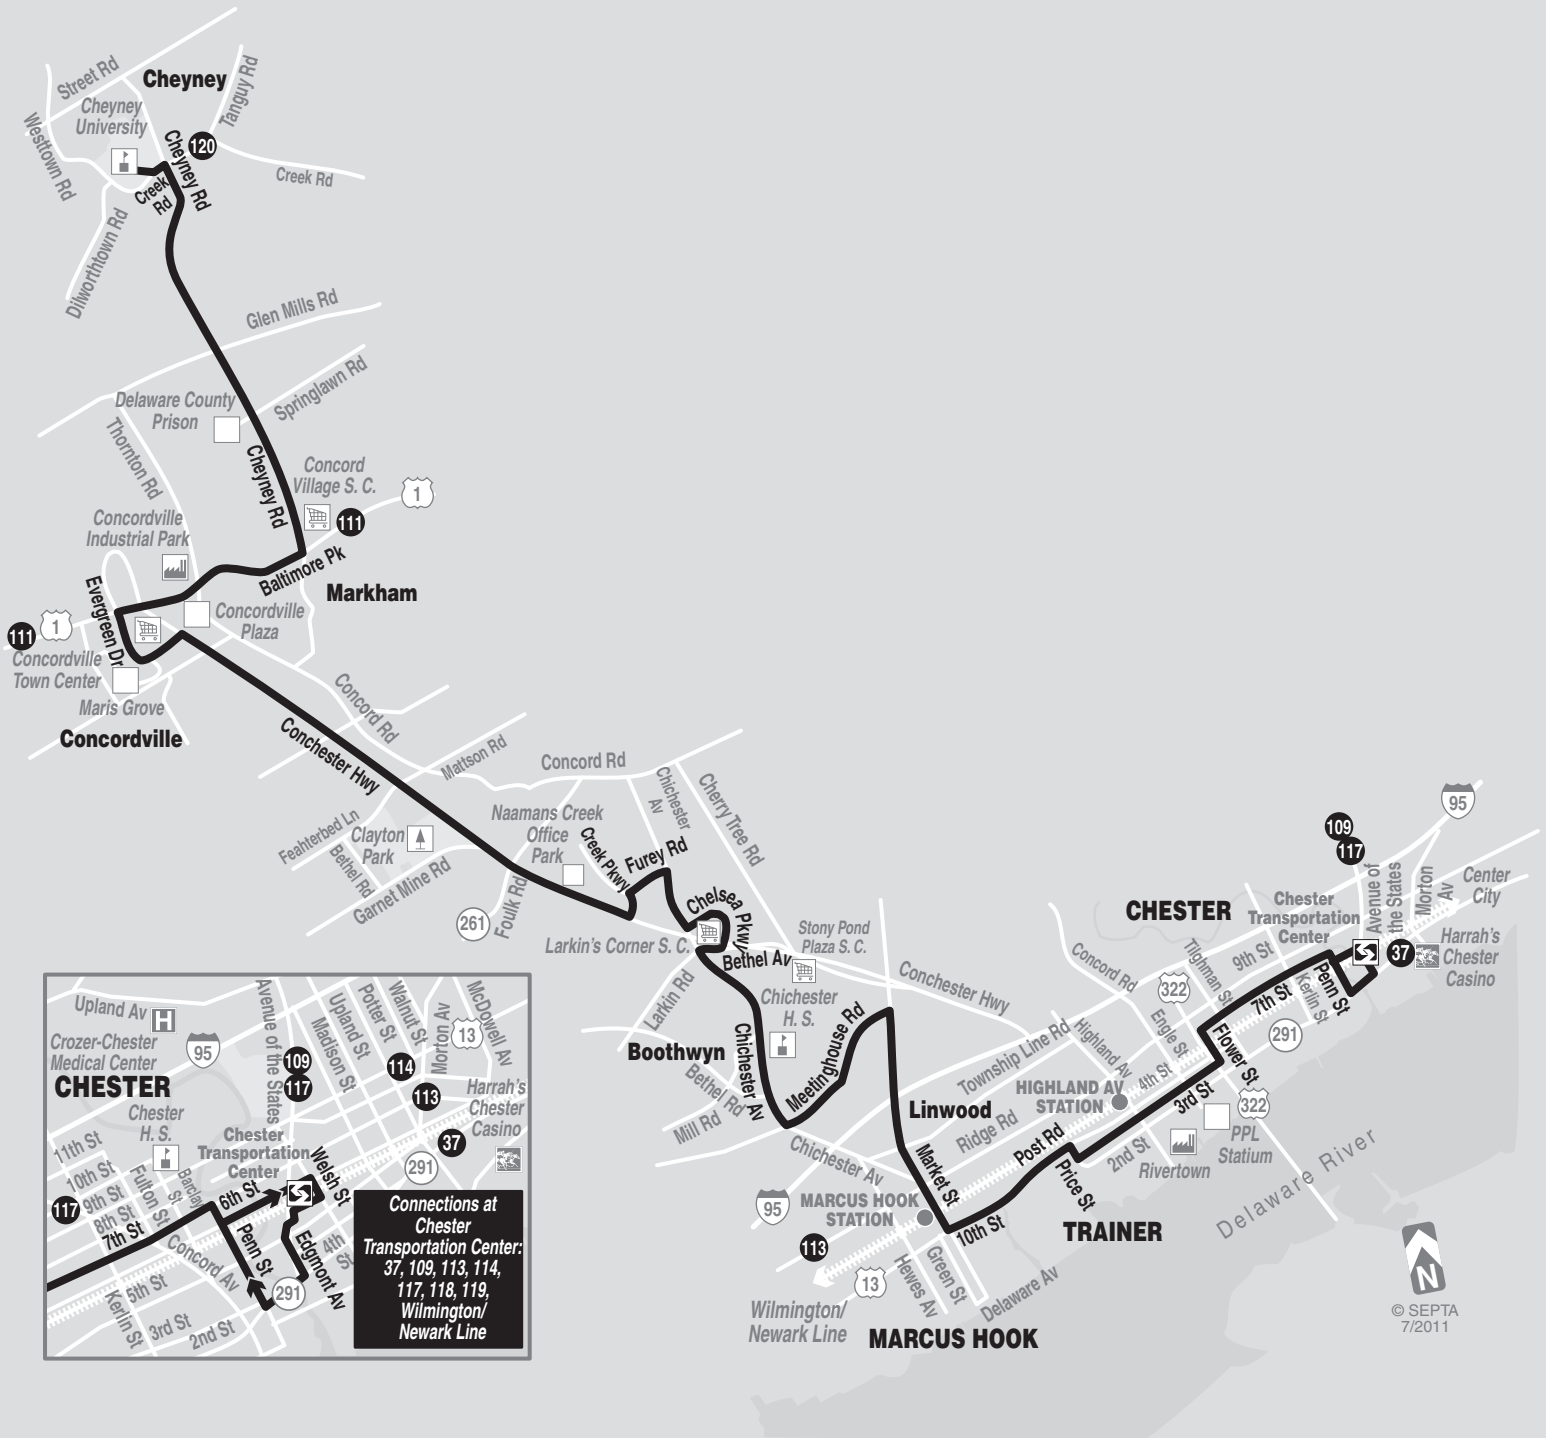

FOR SPECIAL LOCAL CONTESTS
OFFERS AND PROMOTIONS

Route 119

MONDAYS THROUGH FRIDAYS

To Cheyney University						To Chester Transportation Center					
Chester Transportation Center	3rd St and Highland Av (Chester)	10th and Market Sts (Marcus Hook)	Larkin's Corner Shopping Center	Concordville Town Centre	Cheyney University	Cheyney University	Concordville Town Centre	Larkin's Corner Shopping Center	10th and Market Sts (Marcus Hook)	3rd St and Highland Av (Chester)	Chester Transportation Center
AM SERVICE						AM SERVICE					
4.50	5.00	5.05	5.17	5.27	5.39	--	--	5.10	5.22	5.27	5.38
6.20	6.31	6.37	6.53	7.05	7.18	5.50	6.02	6.12	6.24	6.29	6.40
7.25	7.37	7.43	7.58	8.11	8.26	6.50	7.02	7.12	7.24	7.30	7.41
8.30	8.44	8.50	9.06	9.19	9.34	7.40	7.53	8.04	8.20	8.26	8.39
10.00	10.13	10.19	10.32	10.43	10.58	8.40	8.53	9.04	9.18	9.24	9.36
11.30	11.43	11.49	12.04	12.15	12.30	9.40	9.53	10.04	10.20	10.25	10.38
PM SERVICE						PM SERVICE					
1.00	1.13	1.19	1.33	1.44	1.59	12.40	12.54	1.07	1.21	1.26	1.38
2.20	2.35	2.42	2.58	3.10	3.25	2.10	2.24	2.35	2.51	2.56	3.10
3.20	3.34	3.41	3.59	4.11	4.26	3.40	3.54	4.09	4.26	4.32	4.45
4.20	4.34	4.41	5.01	5.13	5.29	4.40	4.54	5.12	5.31	5.37	5.48
5.20	5.34	5.43	5.59	6.11	6.27	5.40	5.54	6.12	6.29	6.34	6.43
6.30	6.42	6.48	7.01	7.13	7.28	6.40	6.53	7.04	7.18	7.23	7.33
8.00	8.13	8.19	8.33	8.44	8.57	7.45	7.58	8.09	8.22	8.27	8.38
9.30	9.41	9.47	10.00	10.11	10.23	9.10	9.23	9.34	9.48	9.53	10.03
10.53	11.04	11.09	11.21	--	--	10.30	10.42	10.52	11.03	11.08	11.19

ROUTE 119 FARE ZONES