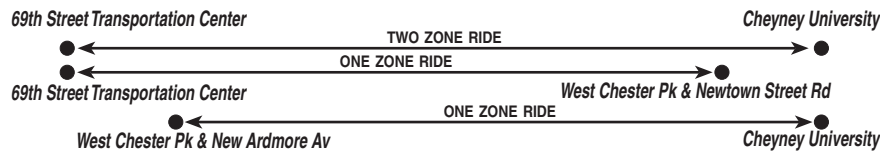

TRAVEL TIPS

- Sunday schedule will not be operated on New Year's, Memorial, Independence, Labor, Thanksgiving and Christmas days.
- Fare payment options: cash, transfers, tokens, passes. Go to www.septa.org or m.septa.org for schedules & real time information. Try **Schedules to Go** for next 10 scheduled trips (smart phone users) or **SMS Schedules** for next 4 scheduled trips (by text message); See bus/trolley locations on **TransitView**.
- To SAVE Money on Your Commute visit www.thecommuterschoice.com

ROUTE 120 FARE ZONES

AN OVERLAP ZONE EXISTS BETWEEN WEST CHESTER PK & NEW ARDMORE AV AND WEST CHESTER PK & NEWTOWN STREET RD