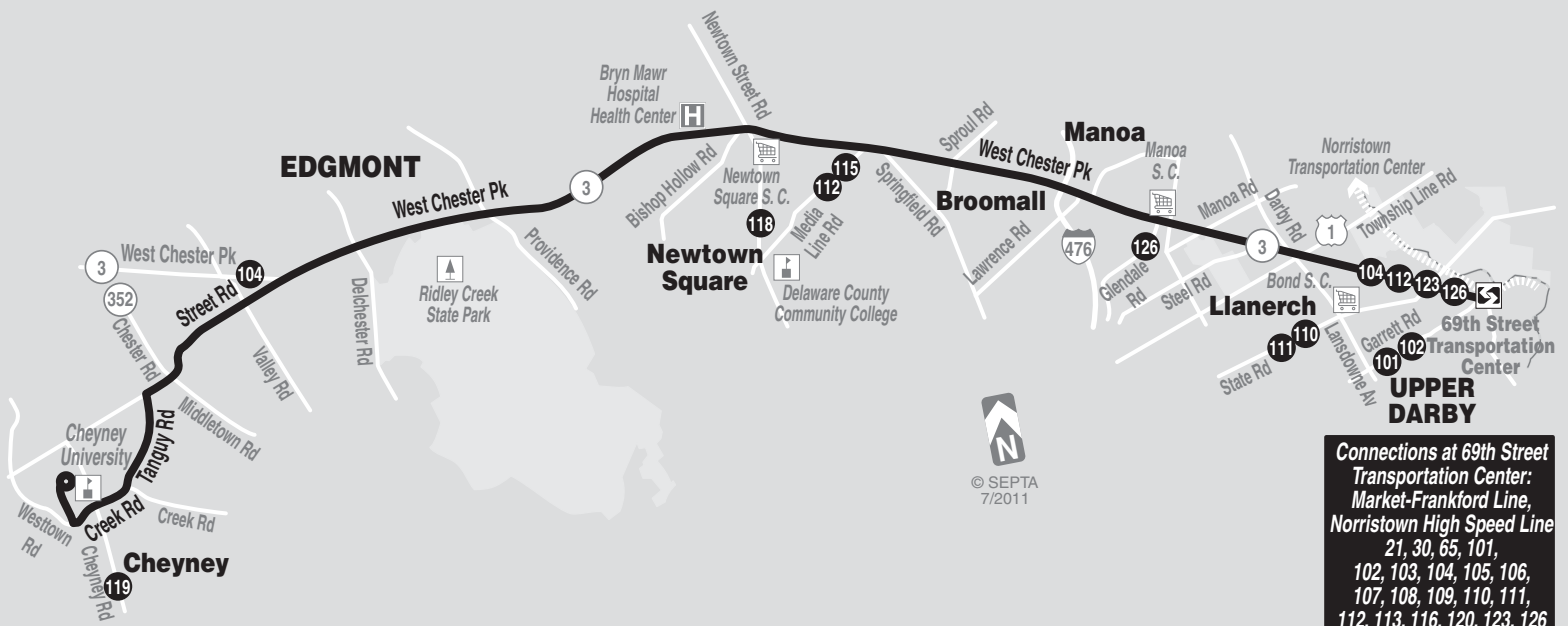

# Route 120

## SUNDAYS

To Cheyney University							To 69th Street Transportation Center						
69th Street Transportation Center	West Chester Pike and Eagle Rd (Manoa)	West Chester Pike and Sproul Rd (Broomall)	West Chester Pike and Newtown Street Rd (Newtown Square)	West Chester Pike and Providence Rd (Edgmont)	Street and Middletown Rds	Cheyney University	Cheyney University	Street and Middletown Rds	West Chester Pike and Providence Rd (Edgmont)	West Chester Pike and Newtown Street Rd (Newtown Square)	West Chester Pike and Sproul Rd (Broomall)	West Chester Pike and Eagle Rd (Manoa)	69th Street Transportation Center
<b>AM SERVICE</b>							<b>AM SERVICE</b>						
11.00	11.09	11.14	11.19	11.24	11.31	11.38	11.46	11.53	12.00	12.05	12.10	12.16	12.26
<b>PM SERVICE</b>							<b>PM SERVICE</b>						
3.00	3.10	3.16	3.22	3.27	3.34	3.41	3.46	3.53	4.00	4.05	4.10	4.16	4.26
5.35	5.46	5.51	5.57	6.02	6.09	6.16	6.41	6.48	6.55	7.00	7.04	7.10	7.19
7.40	7.49	7.54	7.58	8.03	8.10	8.17	8.50	8.57	9.04	9.09	9.13	9.18	9.27
9.40	9.49	9.54	9.58	10.03	10.10	10.17	10.50	10.57	11.04	11.09	11.13	11.18	11.27
<b>AFTER MIDNIGHT SERVICE</b>							<b>AFTER MIDNIGHT SERVICE</b>						
12.08	12.18	12.23	12.28	12.33	12.40	12.47	12.50	12.57	1.03	1.07	1.11	1.16	1.26

### ROUTE 120 FARE ZONES

AN OVERLAP ZONE EXISTS BETWEEN WEST CHESTER PK & NEW ARDMORE AV AND WEST CHESTER PK & NEWTOWN STREET RD