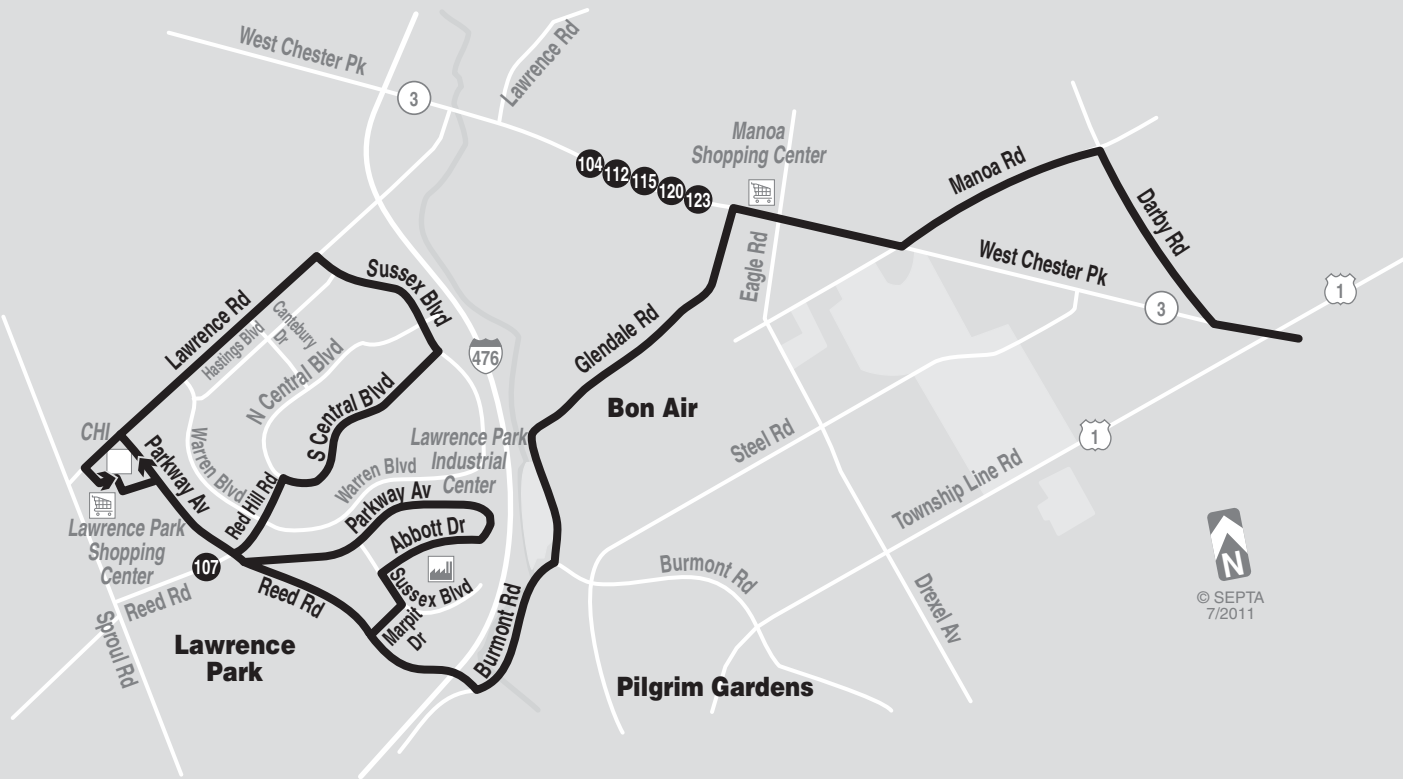

126

Effective August 29, 2011

NEW ROUTE

Lawrence Park To 69th Street Transportation Center

Customer Service 610-734-1300
TDD/TTY 215-580-7853
www.septa.org

FOLLOW US

@ **DUNKINPHILLY**

FOR SPECIAL LOCAL CONTESTS
OFFERS AND PROMOTIONS

Route 126

MONDAYS THROUGH FRIDAYS									
To Lawrence Park					To 69th Street Transportation Center				
69th Street Transportation Center	West Chester Pike and Manoa Rd (Manoa)	Sussex Blvd and Abbott Dr (Lawrence Park)	Sussex and South Central Blvds (Lawrence Park)	Lawrence Park Shopping Center (Medical Building)	Lawrence Park Shopping Center (Medical Building)	Sussex and South Central Blvds (Lawrence Park)	Sussex Blvd and Abbott Dr (Lawrence Park)	West Chester Pike and Manoa Rd (Manoa)	69th Street Transportation Center
AM SERVICE					AM SERVICE				
5.20	5.29	5.38	---	5.44	5.45	5.49	---	5.59	6.12
6.15	6.24	6.33	---	6.40	6.10	6.14	---	6.24	6.38
6.45	6.54	7.03	---	7.10	6.43	6.47	---	6.57	7.11
7.15	7.27	7.36	---	7.44	7.13	7.18	---	7.29	7.44
7.45	7.57	8.10	---	8.19	7.48	7.53	---	8.05	8.20
8.12	8.24	8.37	---	8.46	8.23	8.29	---	8.41	8.55
9.15	9.26	9.36	---	9.44	8.49	8.55	---	9.07	9.20
10.15	10.26	10.35	---	10.43	9.46	9.51	---	10.02	10.14
11.25	11.36	11.45	---	11.53	10.45	10.50	---	11.01	11.13
PM SERVICE					PM SERVICE				
12.30	12.41	12.50	---	12.58	12.00	12.05	---	12.16	12.28
1.30	1.41	---	1.52	1.57	1.15	1.20	---	1.31	1.43
2.30	2.41	---	2.52	2.58	2.15	---	2.19	2.28	2.40
3.30	3.43	---	3.55	4.00	3.10	---	3.15	3.25	3.38
4.30	4.43	---	4.56	5.02	4.10	---	4.16	4.26	4.44
5.00	5.12	---	5.25	5.31	4.35	---	4.41	4.52	5.05
5.30	5.43	---	5.56	6.02	5.05	---	5.11	5.22	5.35
6.00	6.11	---	6.23	6.28	5.35	---	5.41	5.53	6.06
6.30	6.41	---	6.52	6.57	6.05	---	6.10	6.19	6.32
7.30	7.41	---	7.52	7.57	6.30	---	6.35	6.44	6.56
					8.15	---	8.19	8.28	8.39
					10.42	---	10.46	10.55	11.05