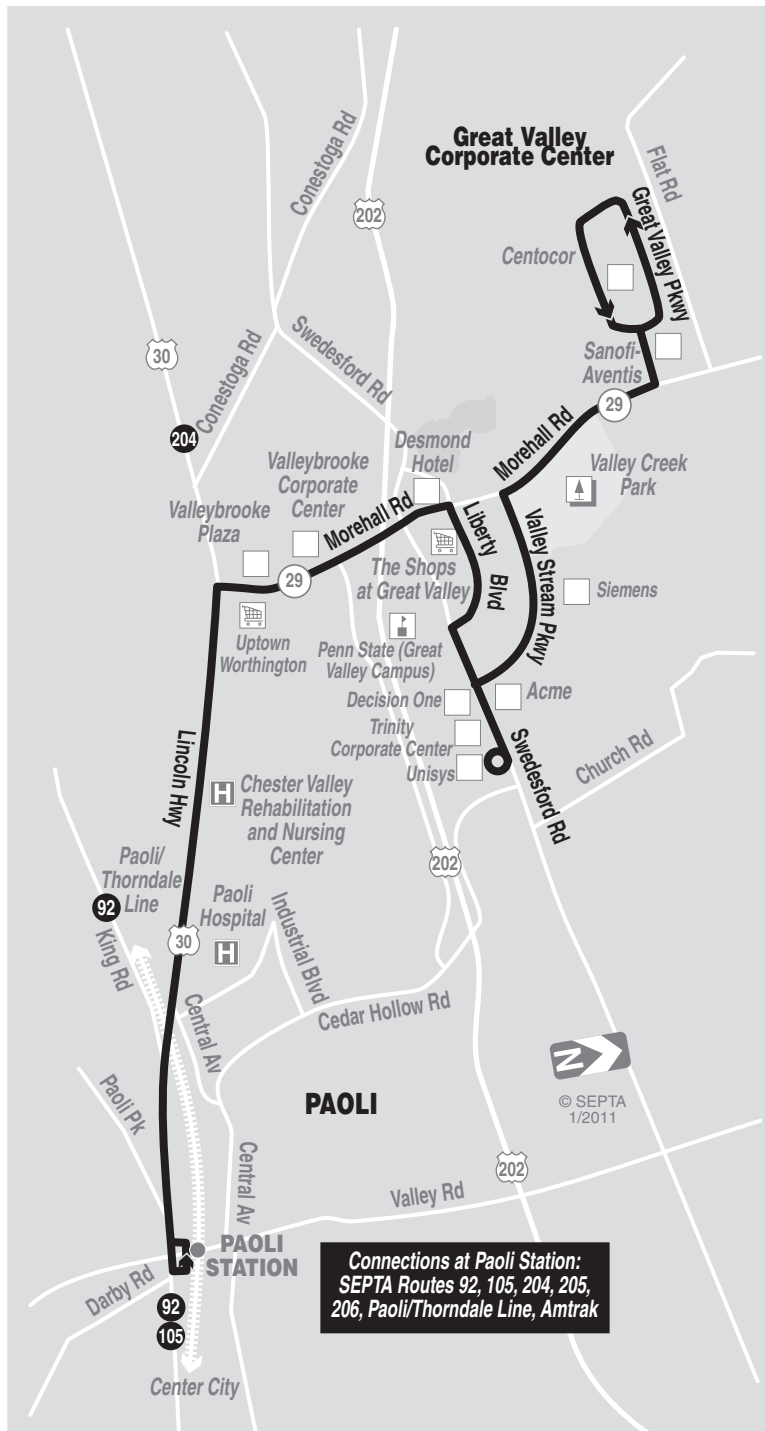

206

Effective August 29, 2011

Great Valley Corporate Center
To Paoli Station

MONDAYS THROUGH FRIDAYS									
To Great Valley Corporate Center					To Paoli Station				
Paoli Station	Liberty Blvd and Swedesford Rd	Unisys	Valley Stream Pkwy and PA Route 29	Great Valley Pkwy & PA Route 29	Great Valley Pkwy & PA Route 29	Valley Stream Pkwy and PA Route 29	Unisys	Liberty Blvd and Swedesford Rd	Paoli Station
AM SERVICE					AM SERVICE				
6.27	6.36	6.38	6.40	6.45	6.45	6.47	---	---	6.56
7.06	7.16	7.18	7.21	7.26	7.26	7.28	---	---	7.40
7.36	7.47	7.49	7.52	7.59	8.05	8.07	---	---	8.19
7.59	8.09	8.11	8.14	8.21	8.30	8.32	---	---	8.44
8.33	8.41	8.43	8.45	8.49	8.55	8.57	---	---	9.09
9.04	9.12	9.14	9.16	9.20	9.21	9.23	---	---	9.35
9.34	9.42	9.44	9.46	9.50	9.51	9.55	9.57	9.59	10.10
10.36	10.44	10.46	10.48	10.52	10.56	11.00	11.02	11.04	11.15
11.36	11.44	11.46	11.48	11.52	11.56	12.00	12.02	12.04	12.15
PM SERVICE					PM SERVICE				
12.36	12.44	12.46	12.48	12.52	12.56	1.00	1.02	1.04	1.15
1.36	1.44	1.46	1.48	1.52	2.06	2.10	2.12	2.14	2.25
2.36	2.44	2.46	2.48	2.52	3.06	3.10	3.12	3.14	3.25
3.06	3.16	---	3.19	3.24	3.35	3.39	3.41	3.43	3.54
3.36	3.46	---	3.49	3.54	4.05	4.09	4.11	4.13	4.24
					4.34	4.38	4.40	4.42	4.57
					4.56	5.01	5.03	5.06	5.23
					5.25	5.30	5.32	5.35	5.52
					6.00	6.04	6.06	6.08	6.23

TRAVEL TIPS

- Route 206 does not operate on Saturdays, Sundays or Holidays (New Year's, Memorial, Independence, Labor, Thanksgiving, and Christmas days).
- Between 6:00 AM - 3:00 PM, Route 206 buses will wait for up to 10 minutes in the event that a train from Philadelphia arrives late. After 3:00 PM, buses will wait for up to 5 minutes in the event of a late arriving Philadelphia train, otherwise buses will operate as scheduled.
- Please consult Paoli/Thorndale Line timetables for details relating to service.
- Fare payment options: cash, transfers, tokens, passes. Go to www.septa.org or m.septa.org for schedules & real time information. Try **Schedules to Go** for next 10 scheduled trips (smart phone users) or **SMS Schedules** for next 4 scheduled trips (by text message); See bus/trolley locations on **TransitView**.
- To SAVE Money on Your Commute visit www.thecommuterschoice.com

Subject To Change

Route 206

Connections at Paoli Station:
SEPTA Routes 92, 105, 204, 205,
206, Paoli/Thorndale Line, Amtrak

Customer Service.....215-580-7800
TDD/TTY (HEARING IMPAIRED ONLY).....215-580-7853
Or check the Internet.....www.septa.org