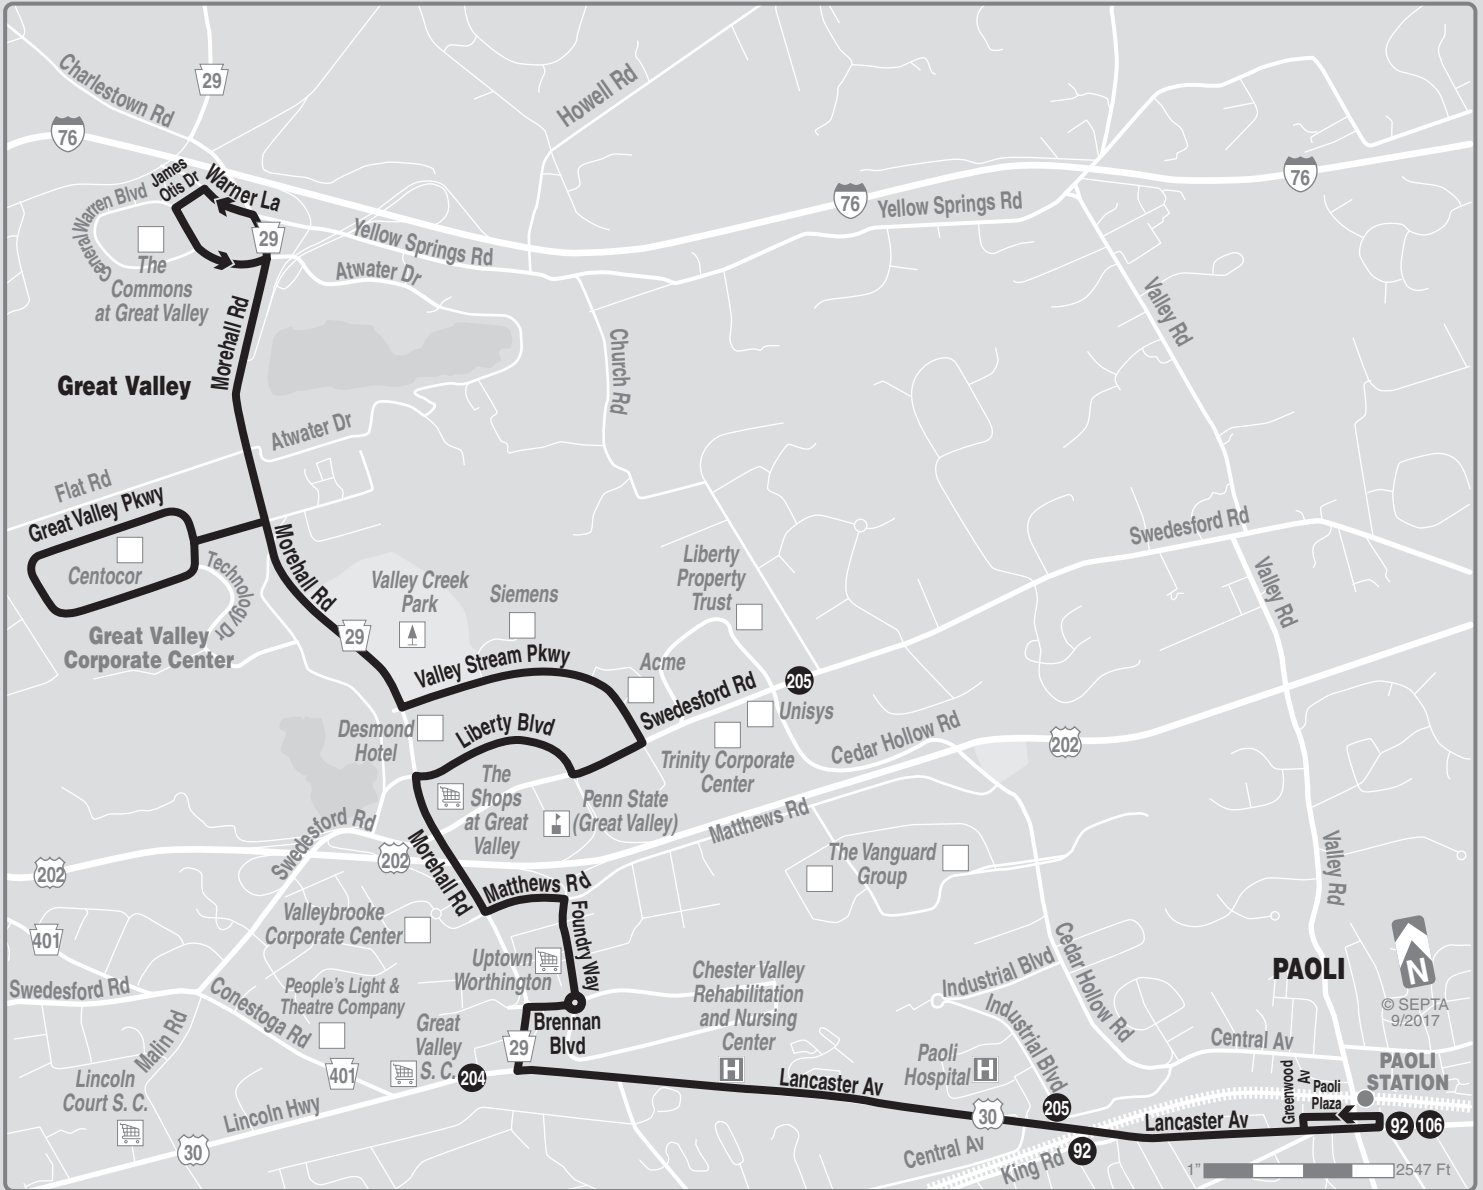

206

Effective September 11, 2017

The Commons at Great Valley to Paoli Station

Serving Great Valley
Corporate Center

**SEE SOMETHING
TELL SOMEONE**

www.septa.org/safety

MONDAYS THROUGH FRIDAYS

To The Commons at Great Valley

Paoli Station	Uptown Worthington	Liberty Blvd and Swedesford Rd	Valley Stream Pkwy and PA Route 29	Great Valley Pkwy and Technology Dr	Gen Warren Blvd and James Otis Dr (The Commons at Great Valley)
AM SERVICE					
6:29	6:35	6:41	6:42	6:50	6:55
7:07	7:13	7:19	7:21	7:29	7:34
7:36	7:42	7:48	7:50	7:58	8:03
8:19	8:26	8:32	8:33	8:41	8:46
8:36	8:43	8:49	8:50	8:58	9:03
9:11	9:18	9:24	9:25	9:33	9:37
9:33	9:40	9:45	9:46	9:54	9:58
10:39	10:46	10:51	10:52	10:59	11:02

To Paoli Station

Gen Warren Blvd and James Otis Dr (The Commons at Great Valley)	Great Valley Pkwy and Technology Dr	Valley Stream Pkwy and PA Route 29	Liberty Blvd and Swedesford Rd	Uptown Worthington	Paoli Station
PM SERVICE					
3:20	3:26	3:30	3:33	3:39	3:48
3:41	3:47	3:51	3:54	4:00	4:11
4:19	4:25	4:29	4:32	4:38	4:48
4:46	4:52	4:56	4:59	5:05	5:15
5:17	5:23	5:27	5:30	5:36	5:46
5:53	5:59	6:03	6:06	6:11	6:20

TRAVEL TIPS

- Route 206 does not operate on Saturdays, Sundays or Holidays (New Year's, Memorial, Independence, Labor, Thanksgiving, and Christmas days).
- Please consult Paoli/Thorndale Line timetables for details relating to service.
- Route 206 AM buses will wait for up to 10 minutes in the event that a train from Philadelphia arrives late, otherwise buses will operate as scheduled.
- Fare payment options: cash, transfers, tokens, passes. Please check the SEPTA fare brochure or www.septa.org for complete fare information.
- To SAVE Money on Your Commute visit www.thecommuterschoice.com