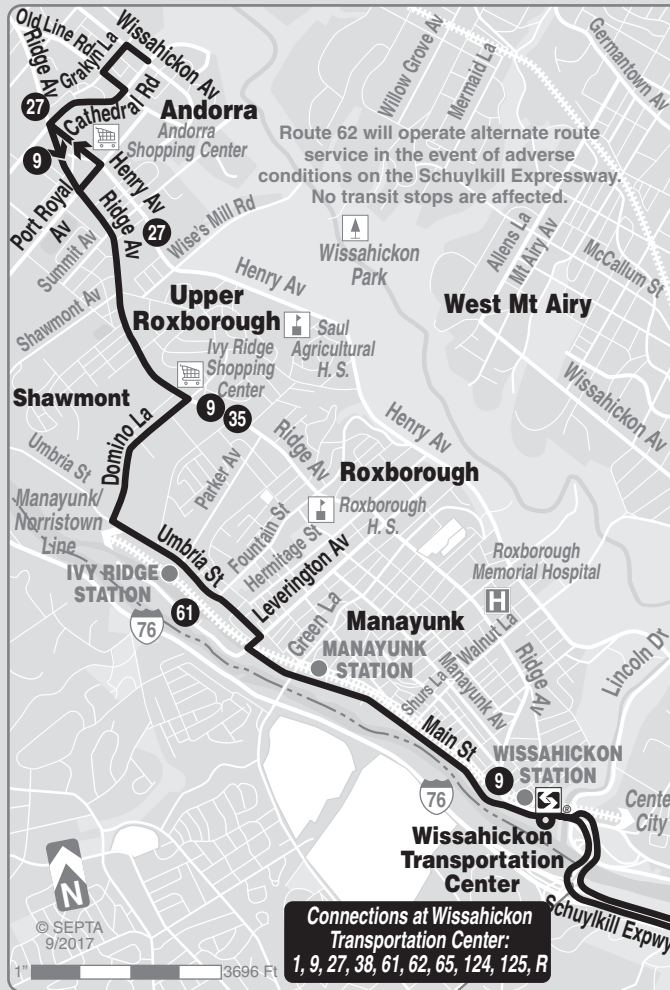

62

Effective June 11, 2018

9th-Market
to Andorra

Serving Center City, Manayunk, Roxborough

MONDAYS THROUGH FRIDAYS

To 9th-Market

Wissahickon Av and Cathedral Rd (Andorra)	Ridge and Summit Aves (Upper Roxborough)	Domino La and Umbria St (Roxborough)	Wissahickon Transportation Center	9th and Market Sts (The Gallery)
AM SERVICE				
6.04	6.08	6.14	6.24	6.52
6.23	6.27	6.33	6.43	7.14
6.45	6.49	6.55	7.05	7.40
7.15	7.19	7.25	7.35	8.15
7.45	7.50	7.56	8.07	8.51

AM EXPRESS SERVICE-- These trips operate in Local Service to Wissahickon Transportation Center then non-stop via Schuylkill Expressway to 30th & Market Sts, then local service to 9th and Market Sts.

To Andorra

8th and Market Sts	Wissahickon Transportation Center	Domino La and Umbria St (Roxborough)	Ridge and Summit Aves (Upper Roxborough)	Wissahickon Av and Cathedral Rd (Andorra)
PM SERVICE				
3.46	4.24	4.34	4.40	4.47
4.15	4.59	5.09	5.14	5.21
4.45	5.23	5.34	5.39	5.46
5.11	5.49	6.01	6.06	6.12
5.43	6.21	6.31	6.36	6.42

PM EXPRESS SERVICE - These Trips operate in Local Service to 29th St then non-stop via Schuylkill Expressway to Wissahickon Transportation Center, then local service to Wissahickon Av & Cathedral Rd (Andorra).

Subject To Change

TRAVEL TIPS

- Route 62 does not operate on Saturdays and Sundays or on New Year's, Memorial, Independence, Labor, Thanksgiving, and Christmas days.
- Fare payment options: cash, transfers, tokens, passes. Go to www.septa.org or m.septa.org for schedules & real time information. Try **Schedules to Go** for next 10 scheduled trips (smart phone users) or **SMS Schedules** for next 4 scheduled trips (by text message); See bus/trolley locations on **TransitView**.
- To **SAVE** Money on Your Commute visit www.thecommuterschoice.com

Customer Service.....215-580-7800
TDD/TTY (HEARING IMPAIRED ONLY).....215-580-7853
Or check the Internet.....www.septa.org