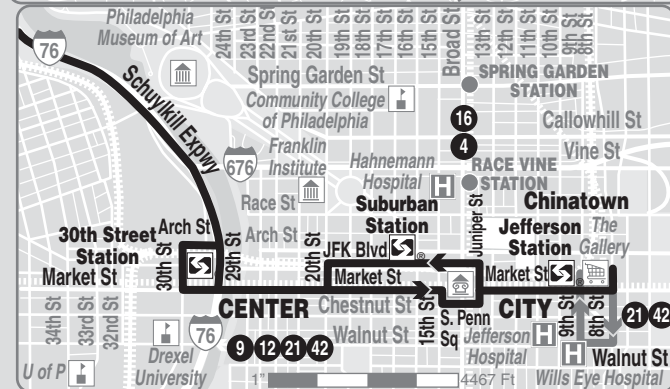

62

Effective June 11, 2018

9th-Market
to Andorra

Serving Center City, Manayunk, Roxborough

MONDAYS THROUGH FRIDAYS

To 9th-Market

Wissahickon Av and Cathedral Rd (Andorra)	Ridge and Summit Aves (Upper Roxborough)	Domino La and Umbria St (Roxborough)	Wissahickon Transportation Center	9th and Market Sts (The Gallery)
AM SERVICE				
6.04	6.08	6.14	6.24	6.52
6.23	6.27	6.33	6.43	7.14
6.45	6.49	6.55	7.05	7.40
7.15	7.19	7.25	7.35	8.15
7.45	7.50	7.56	8.07	8.51

AM EXPRESS SERVICE-- These trips operate in Local Service to Wissahickon Transportation Center then non-stop via Schuylkill Expressway to 30th & Market Sts, then local service to 9th and Market Sts.

To Andorra

8th and Market Sts	Wissahickon Transportation Center	Domino La and Umbria St (Roxborough)	Ridge and Summit Aves (Upper Roxborough)	Wissahickon Av and Cathedral Rd (Andorra)
PM SERVICE				
3.46	4.24	4.34	4.40	4.47
4.15	4.59	5.09	5.14	5.21
4.45	5.23	5.34	5.39	5.46
5.11	5.49	6.01	6.06	6.12
5.43	6.21	6.31	6.36	6.42

PM EXPRESS SERVICE - These Trips operate in Local Service to 29th St then non-stop via Schuylkill Expressway to Wissahickon Transportation Center, then local service to Wissahickon Av & Cathedral Rd (Andorra).

Subject To Change

TRAVEL TIPS

- Route 62 does not operate on Saturdays and Sundays or on New Year's, Memorial, Independence, Labor, Thanksgiving, and Christmas days.
- Fare payment options: cash, transfers, tokens, passes. Go to www.septa.org or m.septa.org for schedules & real time information. Try **Schedules to Go** for next 10 scheduled trips (smart phone users) or **SMS Schedules** for next 4 scheduled trips (by text message); See bus/trolley locations on **TransitView**.
- To **SAVE** Money on Your Commute visit www.thecommuterschoice.com

Customer Service.....215-580-7800
TDD/TTY (HEARING IMPAIRED ONLY).....215-580-7853
Or check the Internet.....www.septa.org