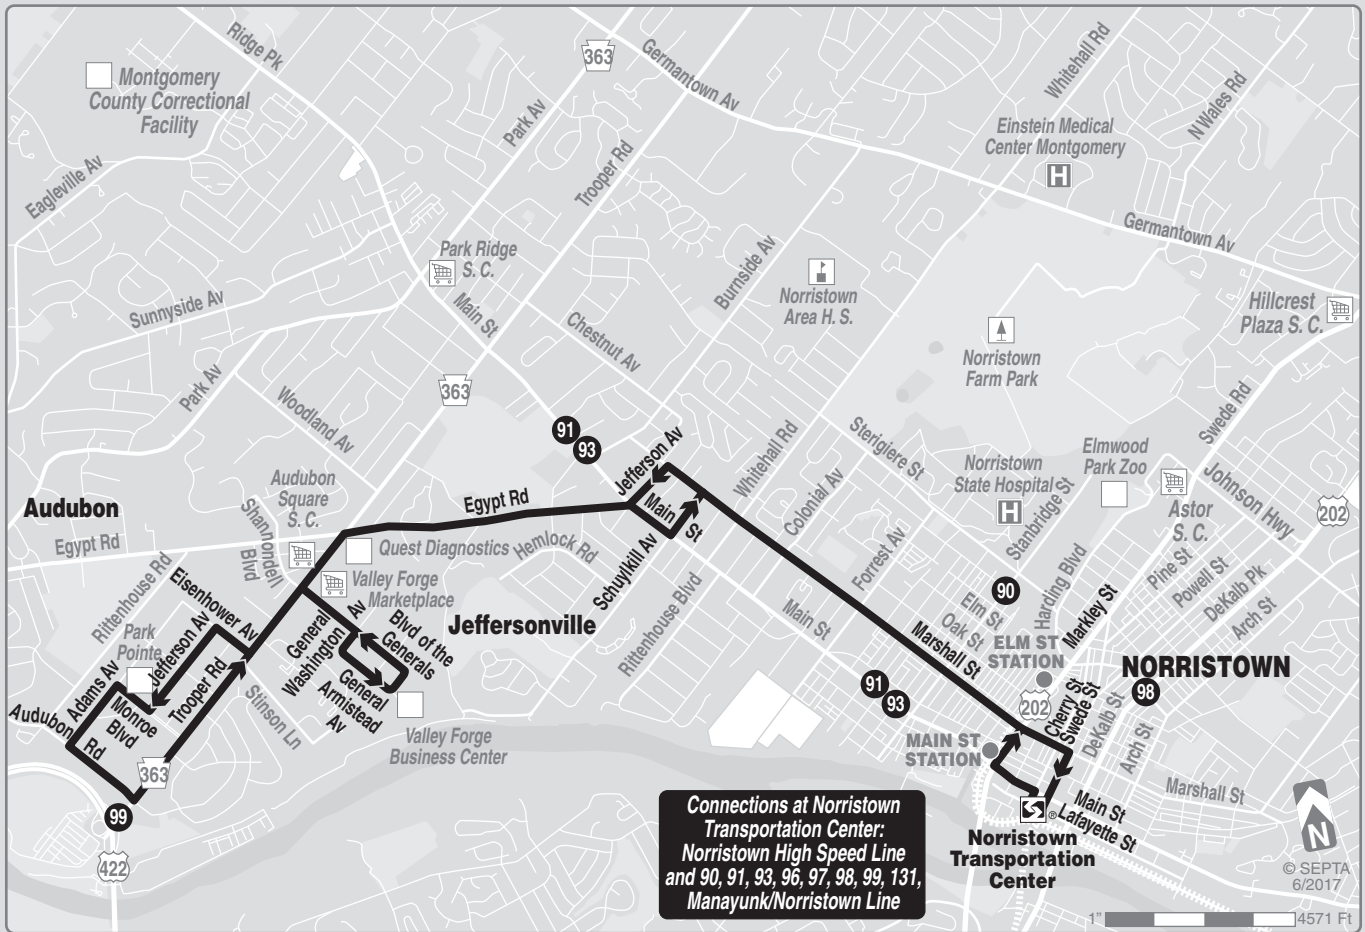

MONDAYS THROUGH FRIDAYS

To Audubon							To Norristown Transportation Center						
Norristown Transportation Center	Marshall and Buttonwood Sts (Norristown)	Egypt Rd and Main Sts (Jeffersonville)	Egypt and Trooper Rds (Trooper)	Blvd of the Generals & Gen Armistead Av (Valley Forge Business Center)	Trooper Rd and Eisenhower Av (Mack-Call Corporate Center)	Audubon Rd and Adams Av (Valley Forge Corporate Center)	Trooper Rd and Eisenhower Av (Mack-Call Corporate Center)	Audubon Rd and Adams Av (Valley Forge Corporate Center)	Blvd of the Generals & Gen Armistead Av (Valley Forge Business Center)	Egypt and Trooper Rds (Trooper)	Egypt Rd and Main Sts (Jeffersonville)	Marshall and Buttonwood Sts (Norristown)	Norristown Transportation Center
AM SERVICE							AM SERVICE						
6.02	6.09	6.14	6.17	6.20	6.24	6.28	--	6.35	--	6.39	6.41	6.46	6.52
6.35	6.42	6.46	6.51	6.54	6.59	7.03	--	7.09	--	7.13	7.15	7.21	7.27
7.07	7.14	7.19	7.24	7.27	7.32	7.36	--	7.41	--	7.47	7.49	7.57	8.03
7.40	7.47	7.53	7.58	8.02	8.07	8.11	--	8.25	--	8.30	8.32	8.39	8.45
8.07	8.14	8.20	8.25	8.29	8.34	8.38	--	8.43	--	8.48	8.50	8.57	9.03
8.35	8.42	8.48	8.52	8.55	8.59	9.03	--	9.13	--	9.17	9.19	9.25	9.30
9.00	9.07	9.12	9.16	9.19	9.24	9.28	--	9.38	--	9.42	9.44	9.50	9.55
10.00	10.06	10.11	10.15	10.18	10.22	10.26	--	10.36	--	10.40	10.42	10.48	10.53
11.00	11.06	11.11	11.15	11.18	11.22	11.26	--	11.38	--	11.42	11.44	11.50	11.55
PM SERVICE							PM SERVICE						
12.00	12.07	12.13	12.17	12.20	12.24	12.28	--	12.38	--	12.43	12.45	12.51	12.56
1.00	1.06	1.12	1.16	1.19	1.23	1.27	--	1.37	--	1.42	1.44	1.50	1.55
2.00	2.07	2.13	2.17	2.20	2.25	2.29	--	2.37	--	2.42	2.44	2.50	2.55
2.35	2.42	2.48	2.52	--	2.55	--	3.01	3.05	3.12	3.15	3.18	3.24	3.30
3.05	3.12	3.18	3.22	--	3.26	--	3.31	3.35	3.42	3.45	3.48	3.54	4.01
3.35	3.42	3.48	3.53	--	3.57	--	4.02	4.06	4.13	4.16	4.20	4.26	4.33
4.05	4.13	4.19	4.24	--	4.28	--	4.33	4.37	4.44	4.47	4.51	4.58	5.05
4.35	4.43	4.49	4.54	--	4.58	--	5.09	5.14	5.21	5.26	5.30	5.37	5.44
5.05	5.13	5.18	5.23	--	5.27	--	5.32	5.37	5.44	5.48	5.52	5.59	6.06
5.45	5.52	5.57	6.01	--	6.04	--	6.14	6.18	6.25	6.28	6.31	6.37	6.43
6.10	6.17	6.22	6.25	--	6.28	--	6.38	6.42	6.47	6.50	6.53	6.59	7.05

Subject To Change

SATURDAYS

To Audubon						To Norristown Transportation Center					
Norristown Transportation Center	Marshall and Buttonwood Sts (Norristown)	Egypt Rd and Main Sts (Jeffersonville)	Egypt and Trooper Rds (Trooper)	Blvd of the Generals & Gen Armistead Av (Valley Forge Business Center)	Blvd of the Generals & Gen Armistead Av (Valley Forge Business Center)	Egypt and Trooper Rds (Trooper)	Egypt Rd and Main Sts (Jeffersonville)	Marshall and Buttonwood Sts (Norristown)	Norristown Transportation Center		
AM SERVICE						AM SERVICE					
7.15	7.22	7.28	7.31	7.34	7.45	7.47	7.50	7.57	8.05		
8.15	8.23	8.30	8.34	8.37	8.49	8.51	8.54	9.02	9.10		
9.15	9.24	9.31	9.35	9.38	9.47	9.49	9.52	10.00	10.08		
10.15	10.24	10.31	10.34	10.37	10.47	10.49	10.52	10.59	11.06		
11.15	11.24	11.30	11.33	11.36	11.47	11.50	11.53	12.00	12.07		
PM SERVICE						PM SERVICE					
12.15	12.23	12.29	12.32	12.35	12.47	12.50	12.53	12.59	1.06		
1.15	1.23	1.29	1.32	1.35	1.47	1.50	1.53	1.59	2.07		
2.15	2.22	2.28	2.31	2.34	2.47	2.50	2.53	2.59	3.07		
3.15	3.22	3.28	3.31	3.34	3.47	3.50	3.53	3.59	4.07		
4.15	4.23	4.29	4.33	4.36	4.47	4.49	4.52	4.58	5.06		
5.15	5.23	5.29	5.32	5.35	5.45	5.47	5.50	5.56	6.04		
6.15	6.23	6.28	6.31	6.34	6.41	6.43	6.46	6.52	7.00		

TRAVEL TIPS