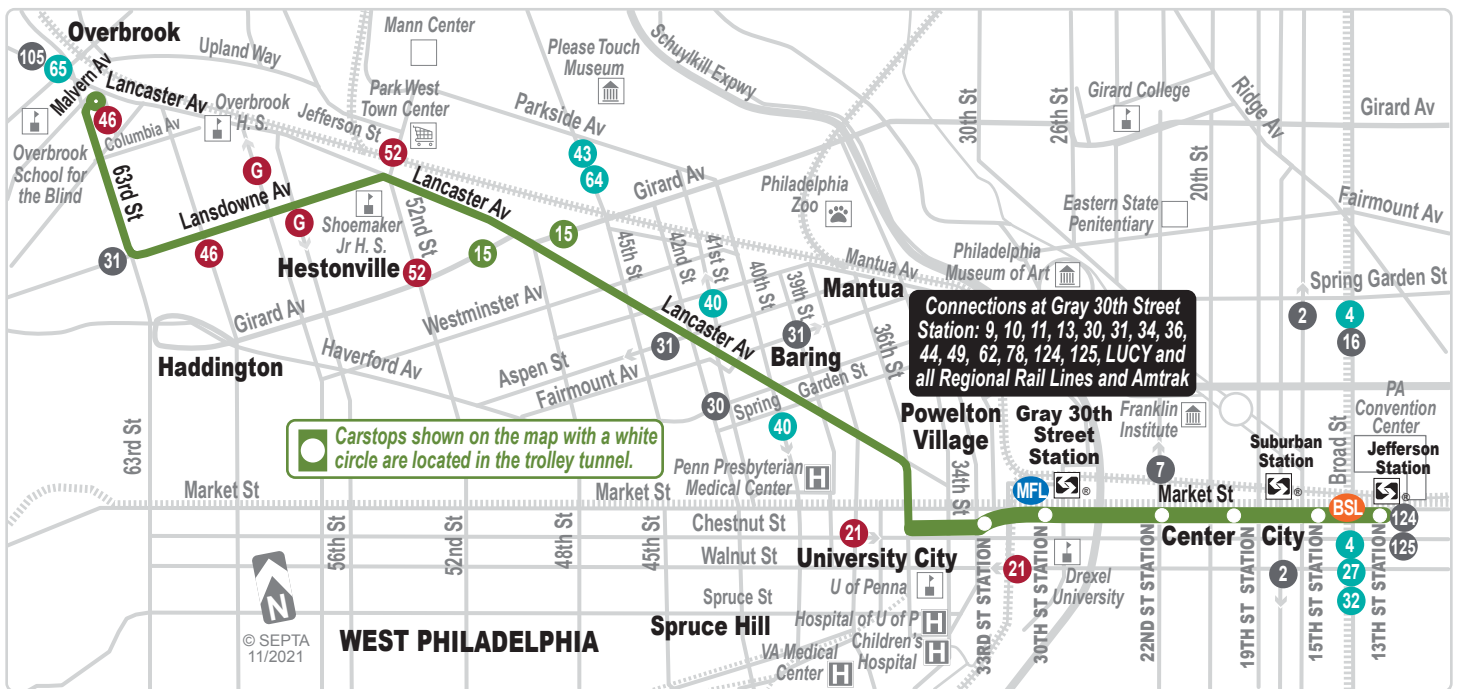

February 27, 2022

10

**13th-Market
to 63rd-Malvern**

**Serving
Center City
and Overbrook**

This Route Runs Weekdays

15 | Every 15 Minutes
or less

15 | 15 Hours / Day
6:00 A.M. – 9:00 P.M.

5 | 5 Days / Week
Monday – Friday

EVERY
5
MINUTES
OR LESS

— 5:30PM —

EVERY
15
MINUTES
OR LESS

— 9:00PM —

Weekdays					
To 13th-Market					
63rd St and Malvern Av Loop	Lancaster and Girard Avs	40th St and Lancaster Av	36th and Market Sts	13th and Market Sts	
AM SERVICE					
2.42	2.52	2.57	3.01	C3.08	
3.17	3.27	3.32	3.36	C3.43	
3.52	4.02	4.07	4.11	C4.18	
4.27	4.37	4.42	4.46	C4.53	
4.55	5.05	5.10	5.15	5.23	
5.16	5.27	5.32	5.37	5.45	
5.35	5.46	5.51	5.56	6.05	
5.48	5.59	6.05	6.11	6.20	
5.58	6.11	6.17	6.23	6.32	
THEN EVERY 10 MINUTES OR LESS UNTIL:					
PM SERVICE					
6.05	6.17	6.23	6.28	6.37	
6.16	6.28	6.34	6.39	6.48	
6.27	6.39	6.45	6.50	6.59	
6.39	6.51	6.57	7.02	7.10	
6.51	7.03	7.09	7.14	7.22	
7.03	7.15	7.21	7.26	7.34	
7.15	7.27	7.33	7.38	7.46	
7.28	7.40	7.46	7.51	7.59	
7.43	7.55	8.00	8.05	8.13	
7.58	8.10	8.15	8.20	8.28	
8.13	8.25	8.30	8.35	8.43	
8.28	8.40	8.45	8.50	8.58	
8.43	8.55	9.00	9.05	9.13	
8.59	9.10	9.15	9.20	9.28	
9.14	9.25	9.30	9.35	9.43	
9.34	9.45	9.50	9.55	10.03	
9.54	10.05	10.10	10.15	10.23	
10.17	10.28	10.33	10.38	10.46	
10.50	11.00	11.05	11.09	11.16	
11.20	11.30	11.35	11.39	11.46	
11.50	12.00	12.05	12.09	12.16	
AFTER MIDNIGHT SERVICE					
12.22	12.32	12.37	12.41	C12.48	
12.57	1.07	1.12	1.16	C1.23	
1.32	1.42	1.47	1.51	C1.58	
2.07	2.17	2.22	2.26	C2.33	