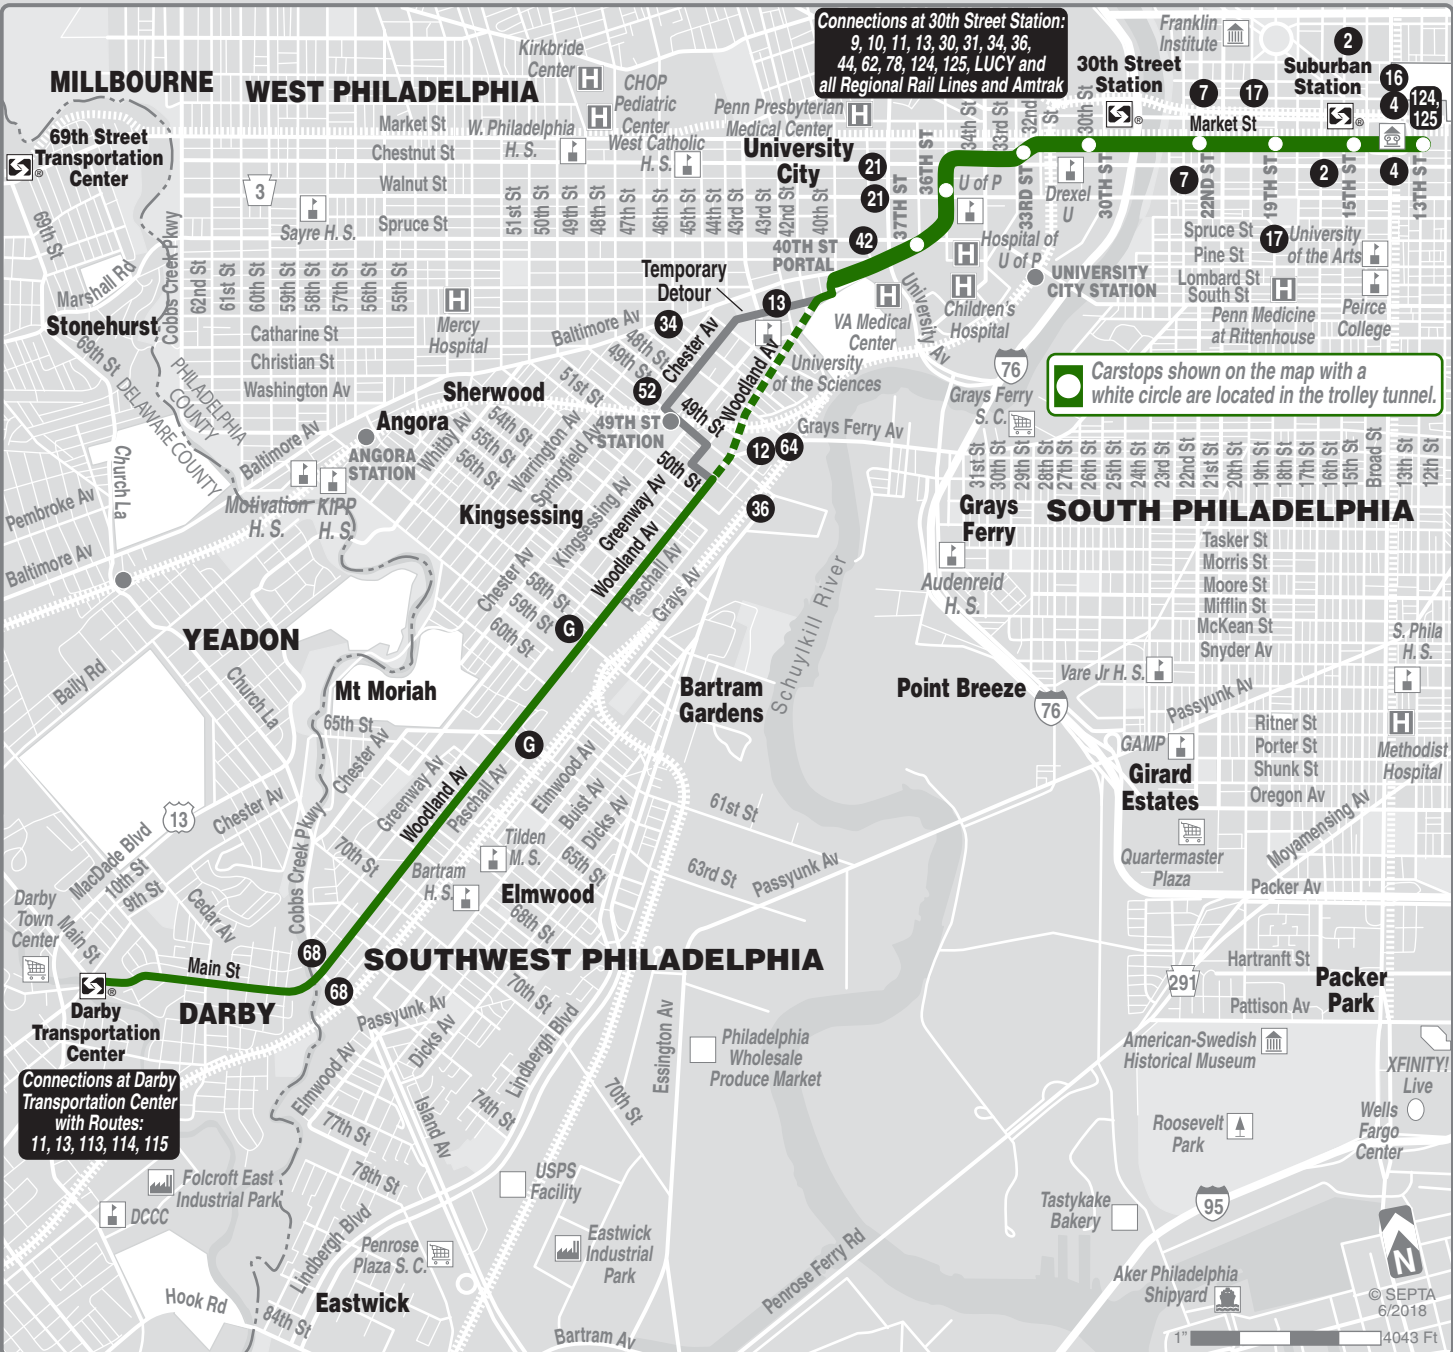

11

Effective June 10, 2018

13th-Market To Darby Transportation Center

Serving Center City
and Southwest
Philadelphia

Customer Service 215-580-7800
TDD/TTY 215-580-7853
www.septa.org

NEW on this Route...

**Detour Routing for
Woodland Ave Bridge Repair**

C - Please Board/Depart this trip at City Hall (15th St Station) as 13th and Market Sts Station is closed 12:30AM - 5:00AM.

TRAVEL TIPS

- Sunday schedule will be operated on New Year's, Memorial, Independence, Labor, Thanksgiving and Christmas days. Trolleys will operate in the tunnel.
- Fare payment options: cash, transfers, tokens, passes. Go to www.septa.org or m.septa.org for schedules & real time information. Try **Schedules to Go** for next 10 scheduled trips (smart phone users) or **SMS Schedules** for next 4 scheduled trips (by text message); See bus/trolley locations on **TransitView**.
- To **SAVE** Money on Your Commute visit www.thecommuterschoice.com

C - Please Board/Depart this trip at City Hall (15th St Station) as 13th and Market Sts Station is closed 12:30AM - 5:00AM.
M - Time shown 40th & Market Sts