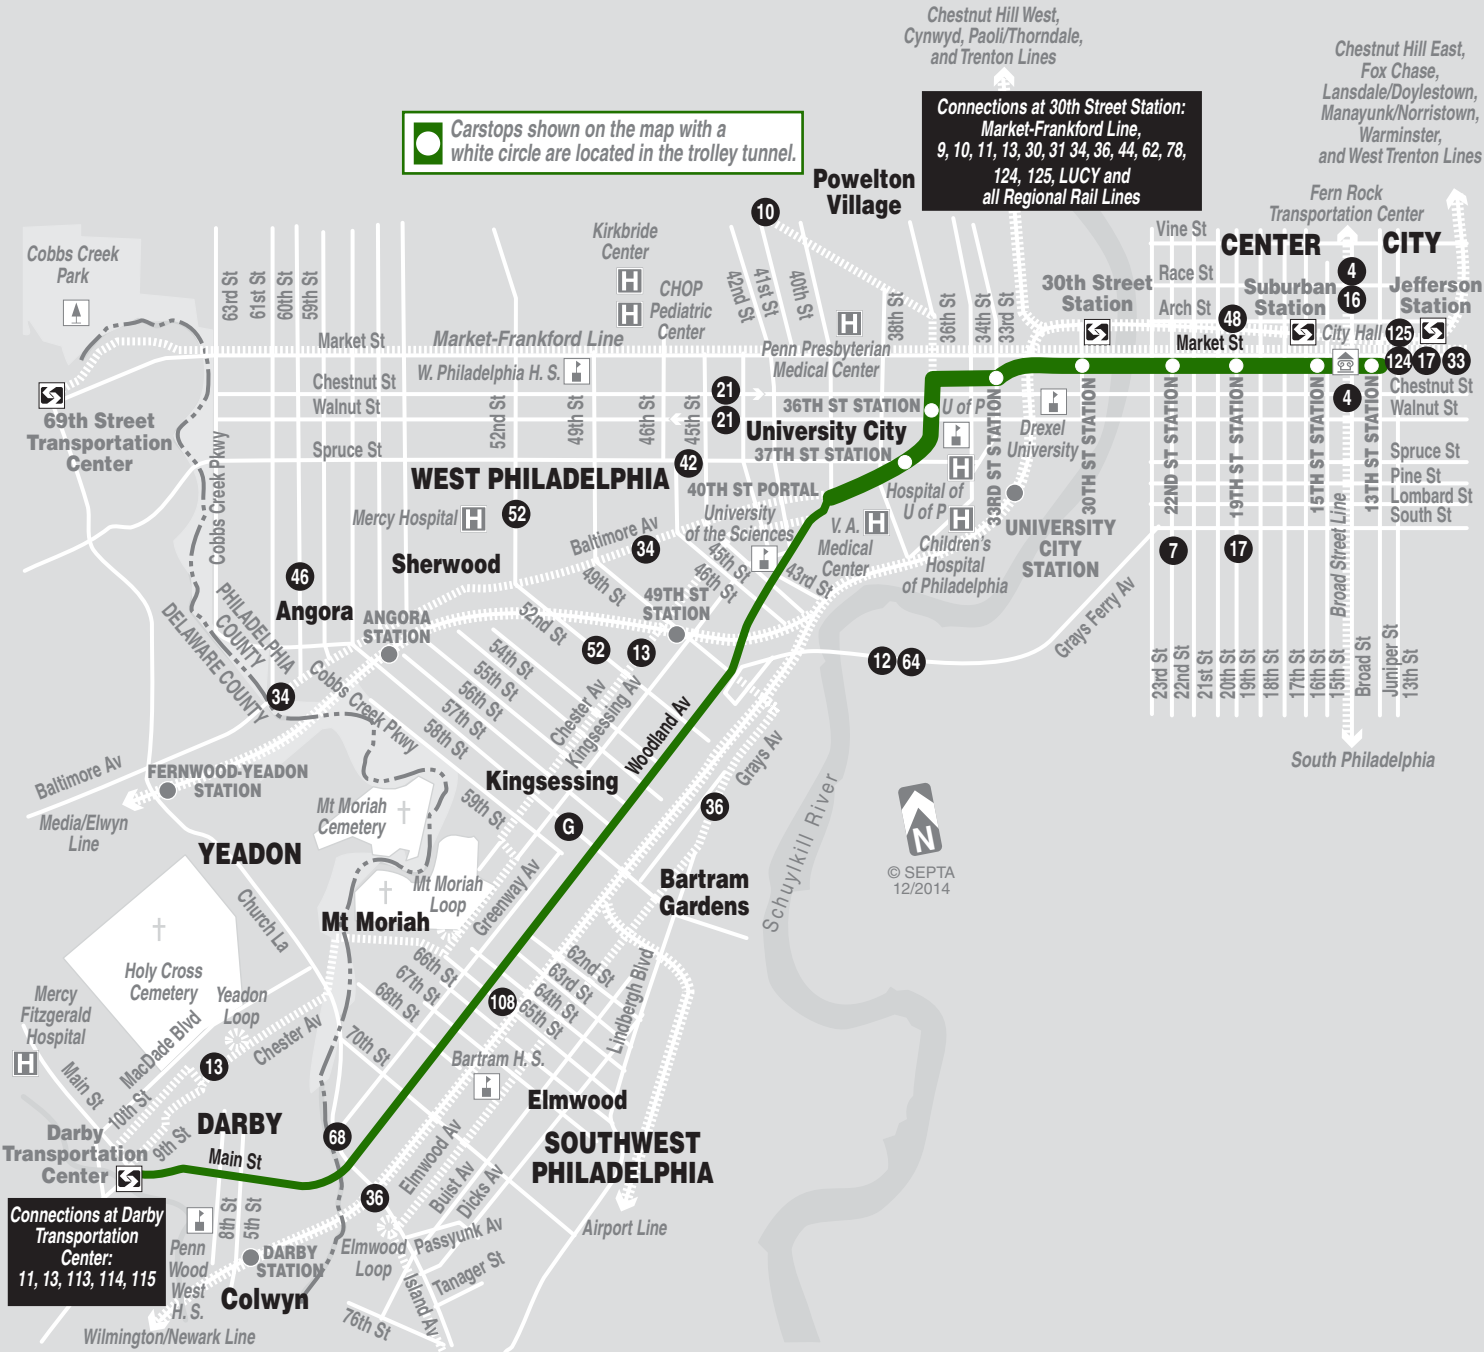

## 13th-Market To Darby Transportation Center

Serving Center City  
and Southwest  
Philadelphia

Customer Service 215-580-7800  
TDD/TTY 215-580-7853  
[www.septa.org](http://www.septa.org)

 Carstops shown on the map with a white circle are located in the trolley tunnel.

**Connections at 30th Street Station:**  
 Market-Frankford Line,  
 9, 10, 11, 13, 30, 31 34, 36, 44, 62, 78,  
 124, 125, LUCY and  
 all Regional Rail Lines

Chestnut Hill East,  
 Fox Chase,  
 Lansdale/Doylestown,  
 Manayunk/Norristown,  
 Warminster,  
 and West Trenton Lines

Chestnut Hill West,  
 Cynwyd, Paoli/Thorndale,  
 and Trenton Lines

Fern Rock  
 Transportation Center

© SEPTA  
 12/2014

**Connections at Darby  
 Transportation  
 Center:**  
 11, 13, 113, 114, 115

Wilmington/Newark Line

**C - Please Board/Depart this trip at City Hall (15th St Station) as 13th and Market Sts Station is closed 12:30AM - 5:00AM. at [www.septa.org](http://www.septa.org).**

**A modified version of the above Weekday schedule will be operated on November 25, December 26, 28, 29, 30, 2016 and January 16 (Martin Luther King Day), February 20 (President's Day), 2017. Look for these schedules at [www.septa.org](http://www.septa.org).**