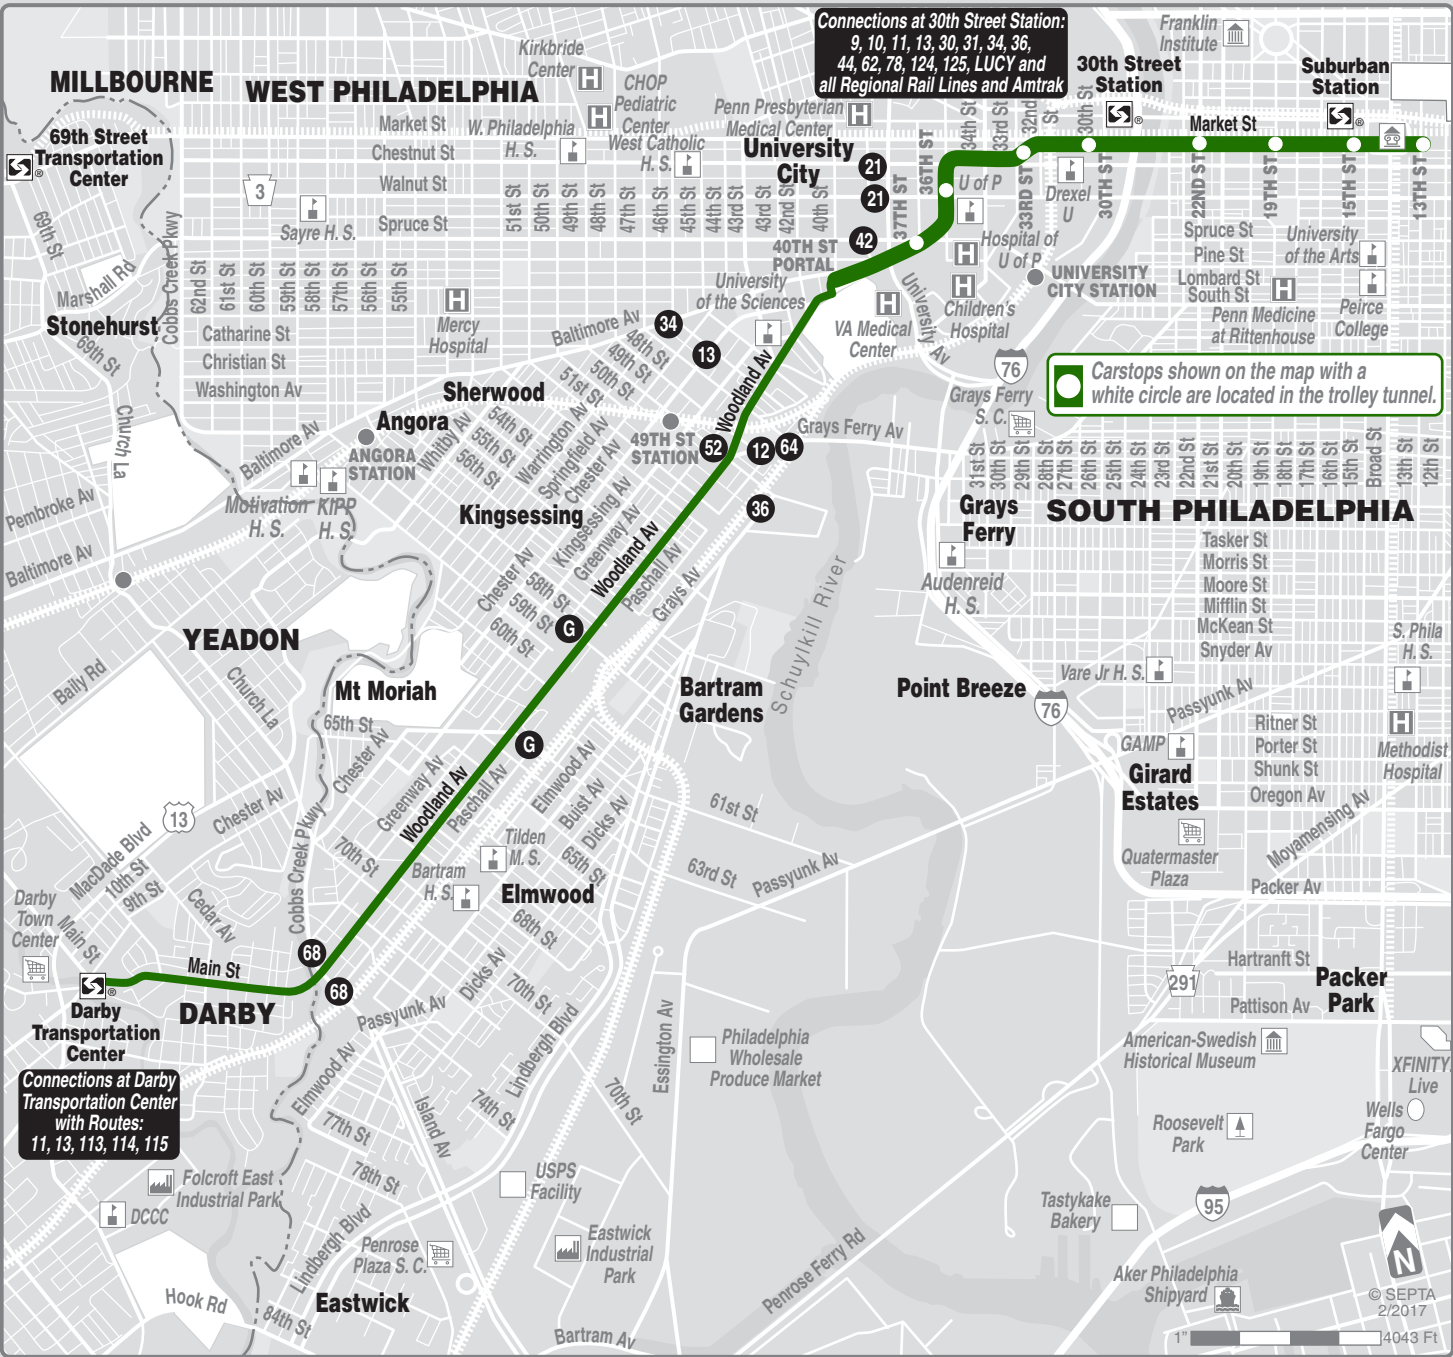

11

Effective February 25, 2018

13th-Market To Darby Transportation Center

Serving Center City
and Southwest
Philadelphia

Customer Service 215-580-7800
TDD/TTY 215-580-7853
www.septa.org

A SEPTA Key Card
makes purchasing fares
& paying for your ride
EASY and CONVENIENT

Connections at 30th Street Station:
 9, 10, 11, 13, 30, 31, 34, 36,
 44, 62, 78, 124, 125, LUCY and
 all Regional Rail Lines and Amtrak

Carstops shown on the map with a white circle are located in the trolley tunnel.

C - Please Board/Depart this trip at City Hall (15th St Station) as 13th and Market Sts Station is closed 12:30AM - 5:00AM.

TRAVEL TIPS

- Sunday schedule will be operated on New Year's, Memorial, Independence, Labor, Thanksgiving and Christmas days. Trolleys will operate in the tunnel.
- Fare payment options: cash, transfers, tokens, passes. Go to www.septa.org or m.septa.org for schedules & real time information. Try **Schedules to Go** for next 10 scheduled trips (smart phone users) or **SMS Schedules** for next 4 scheduled trips (by text message); See bus/trolley locations on **TransitView**.
- To **SAVE** Money on Your Commute visit www.thecommuterschoice.com

C - Please Board/Depart this trip at City Hall (15th St Station) as 13th and Market Sts Station is closed 12:30AM - 5:00AM.

M - Time shown 40th & Market Sts