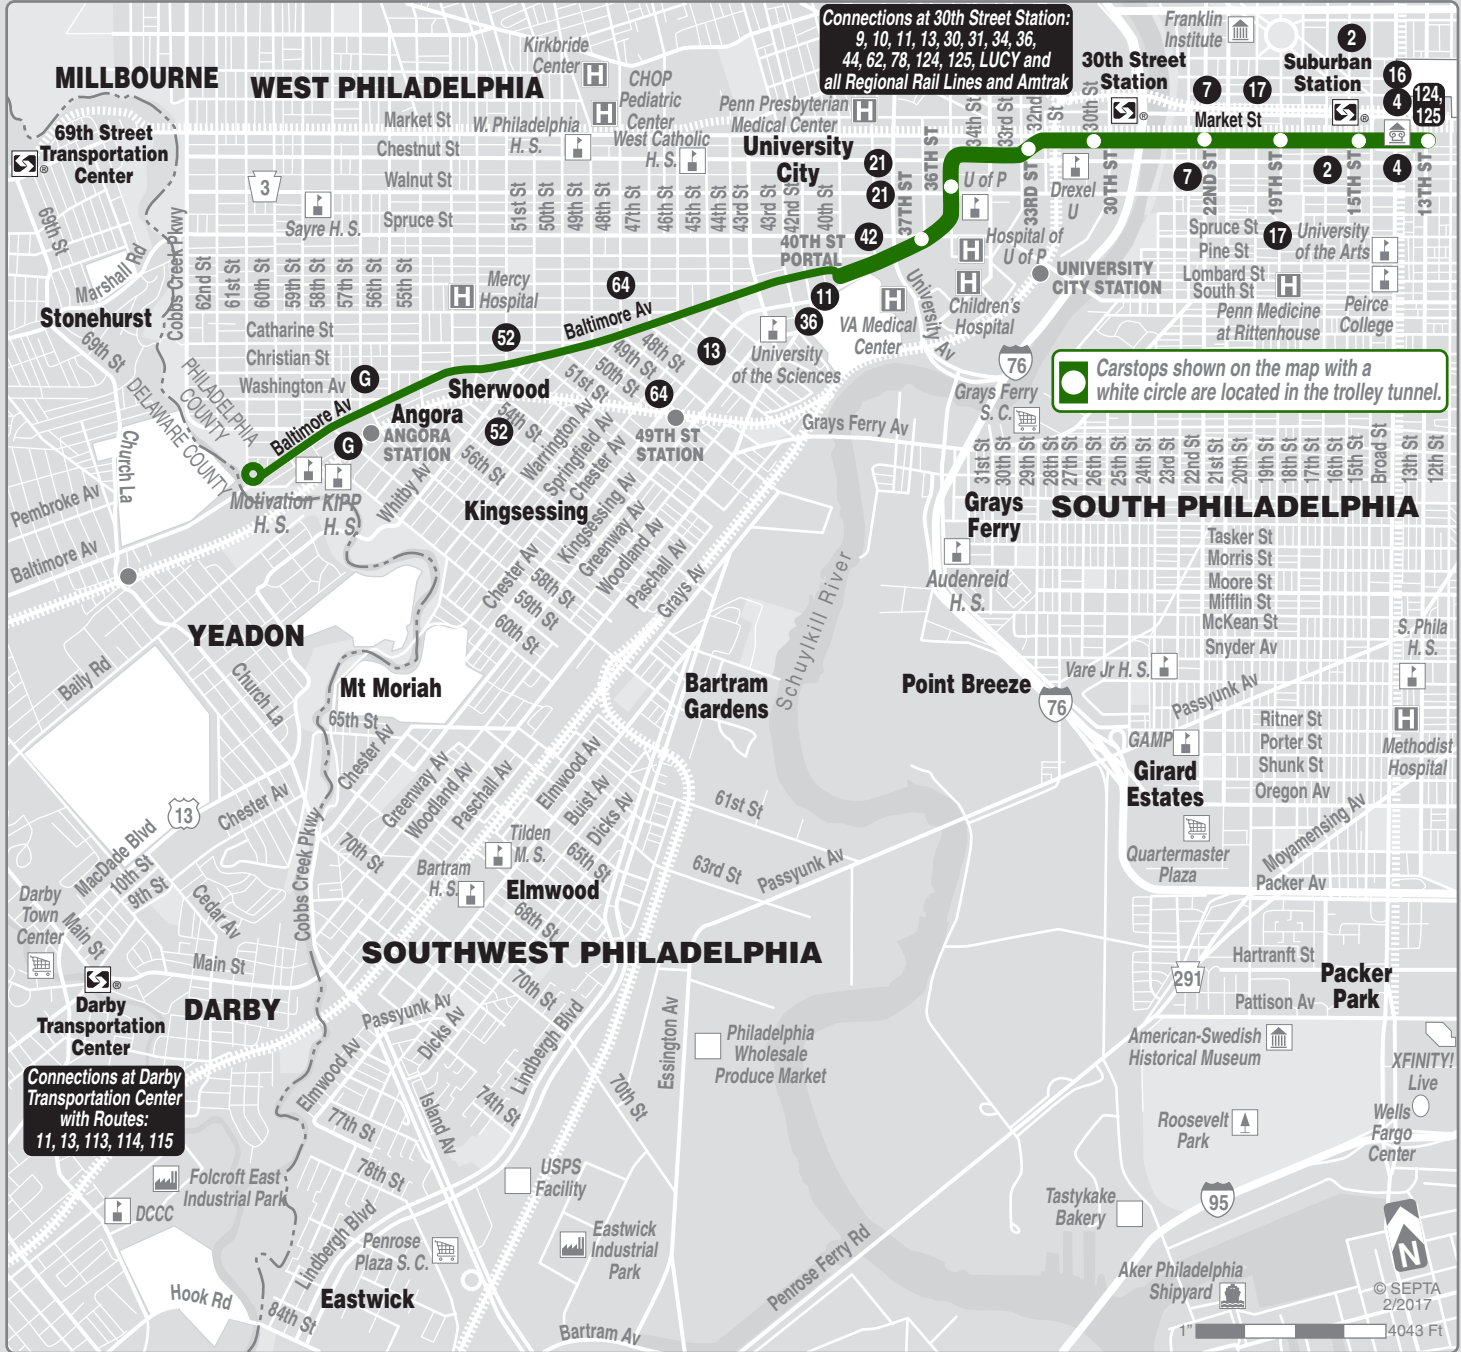

34

Effective February 25, 2018

13th-Market to 61st-Baltimore

Serving Center City
and Angora

Customer Service 215-580-7800
TDD/TTY 215-580-7853
www.septa.org

A SEPTA Key Card
makes purchasing fares
& paying for your ride
EASY and CONVENIENT

Connections at 30th Street Station:
 9, 10, 11, 13, 30, 31, 34, 36,
 44, 62, 78, 124, 125, LUCY and
 all Regional Rail Lines and Amtrak

Carstops shown on the map with a white circle are located in the trolley tunnel.

AFTER MIDNIGHT SERVICE				AFTER MIDNIGHT SERVICE			
12:00	12:07	M12.17	---	---	M12.29	12:39	12:47
12:29	12:36	M12.46	---	---	M12.57	1:07	1:14
1:00	1:07	M1.17	---	---	M1.27	1:37	1:44

M - Time shown 40th & Market Sts

TRAVEL TIPS

- Sunday schedule will be operated on New Year's, Memorial, Independence, Labor, Thanksgiving and Christmas days. Trolleys will operate in the tunnel.
- Fare payment options: cash, transfers, tokens, passes. Go to www.septa.org or m.septa.org for schedules & real time information. Try **Schedules to Go** for next 10 scheduled trips (smart phone users) or **SMS Schedules** for next 4 scheduled trips (by text message); See bus/trolley locations on **TransitView**.
- To SAVE Money on Your Commute visit www.thecommuterschoice.com