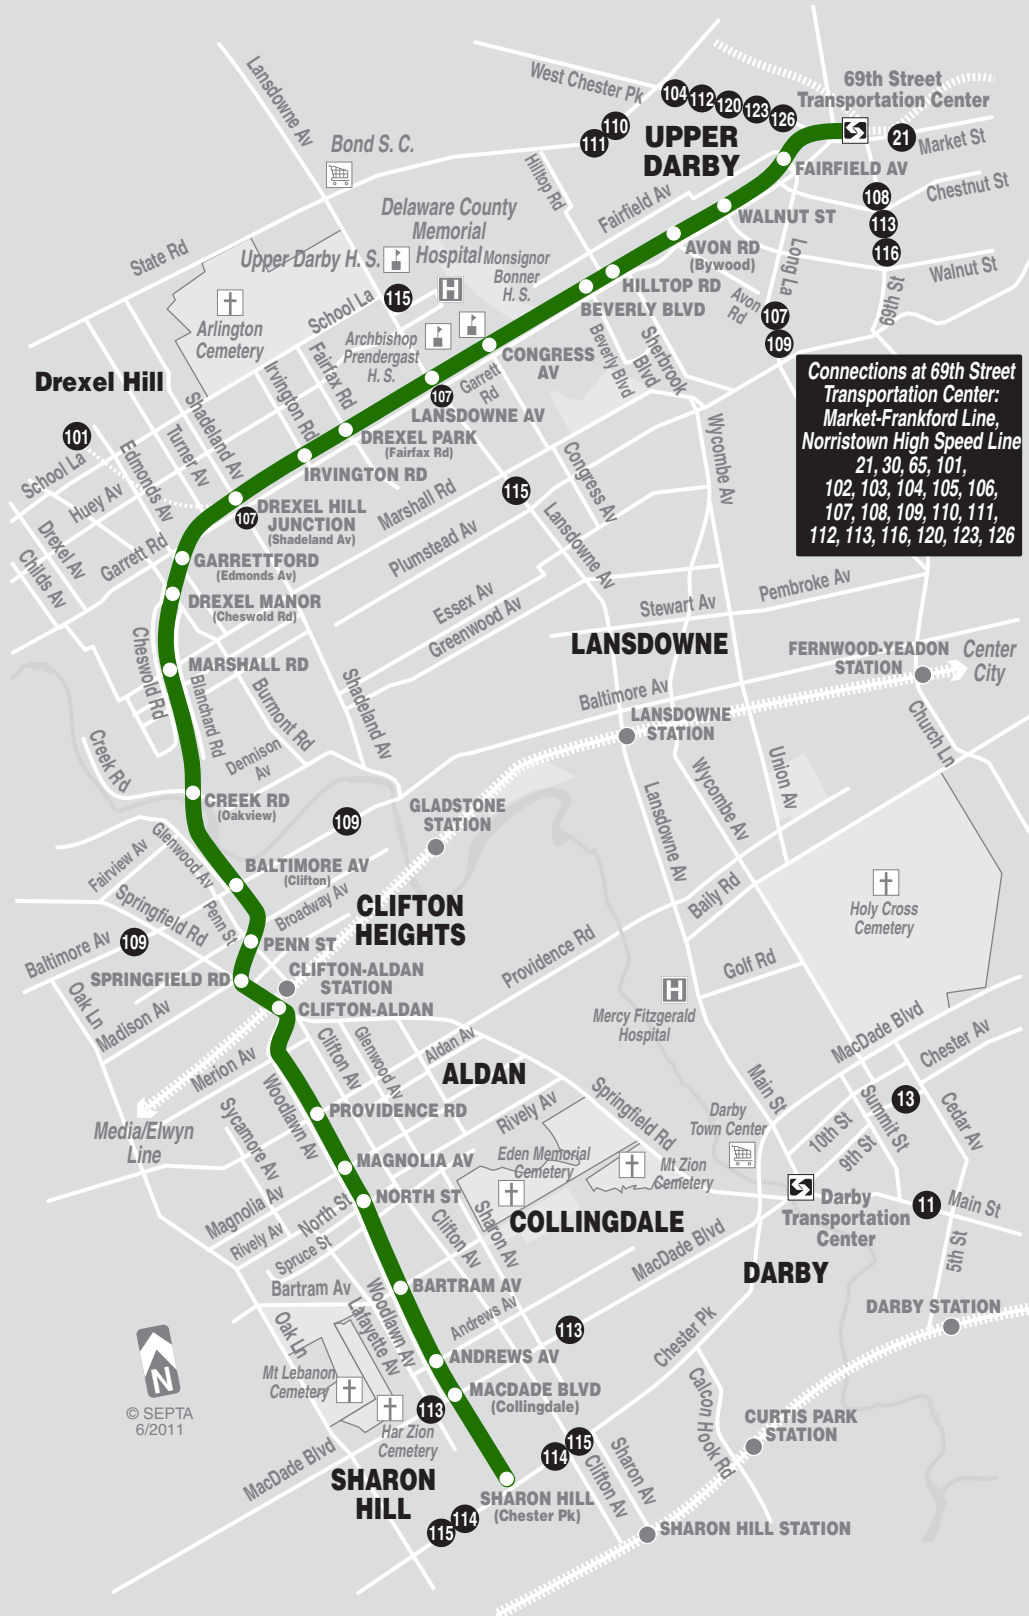

Route 102

Connections at 69th Street Transportation Center:
 Market-Frankford Line,
 Norristown High Speed Line
 21, 30, 65, 101,
 102, 103, 104, 105, 106,
 107, 108, 109, 110, 111,
 112, 113, 116, 120, 123, 126

TRAVEL TIPS

- Sunday schedule will be operated on New Year's, Memorial, Independence, Labor, Thanksgiving and Christmas days.
- Fare payment options: cash, transfers, tokens, passes. Go to www.septa.org or m.septa.org for schedules & real time information. Try **Schedules to Go** for next 10 scheduled trips (smart phone users) or **SMS Schedules** for next 4 scheduled trips (by text message); See bus/trolley locations on **TransitView**.
- To **SAVE** Money on Your Commute visit www.thecommuterschoice.com