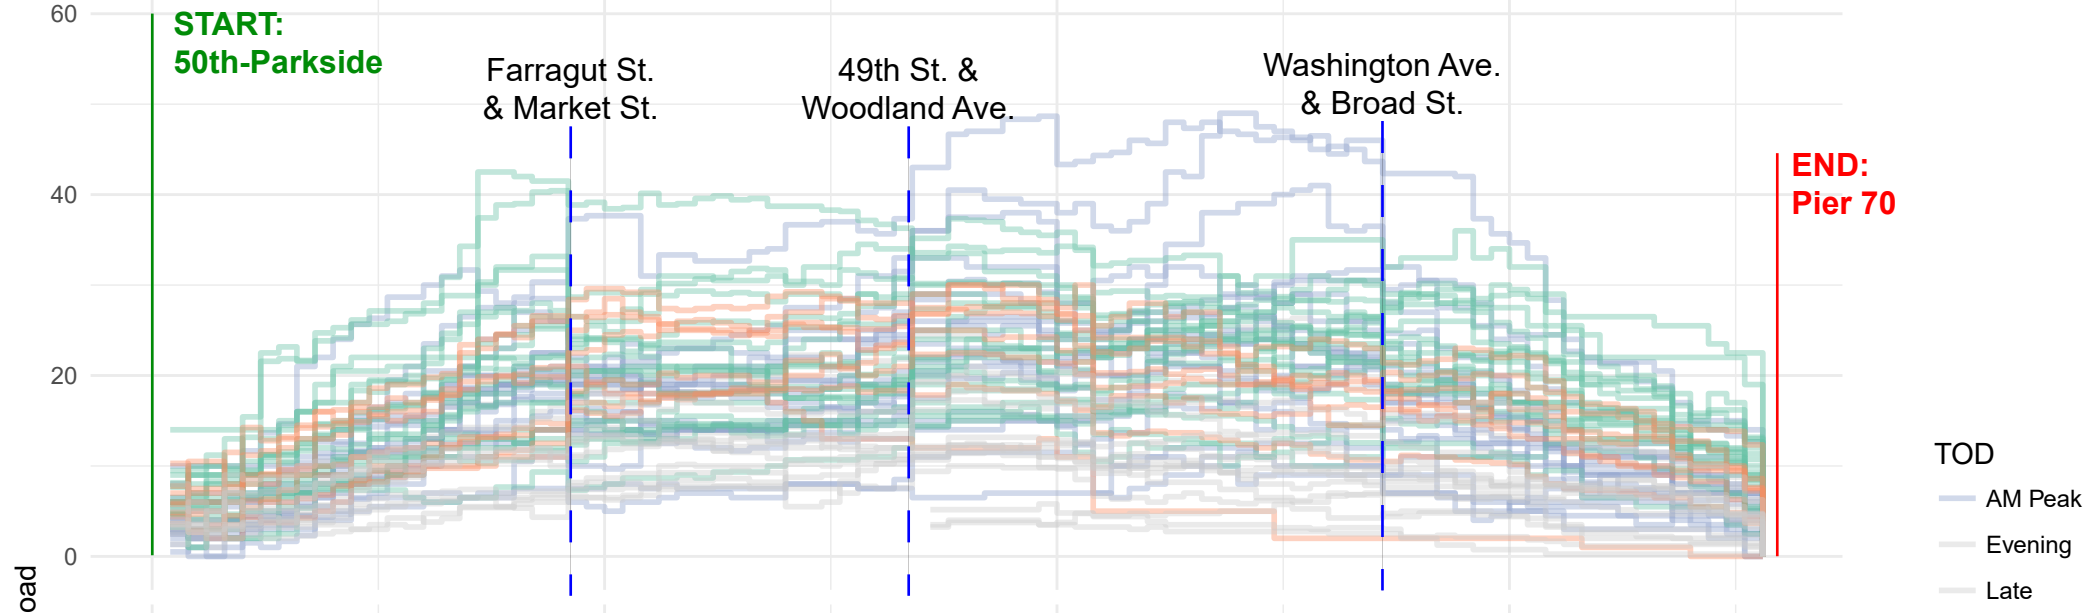

# Route 64 Load Profile

## Eastbound:

## Westbound: