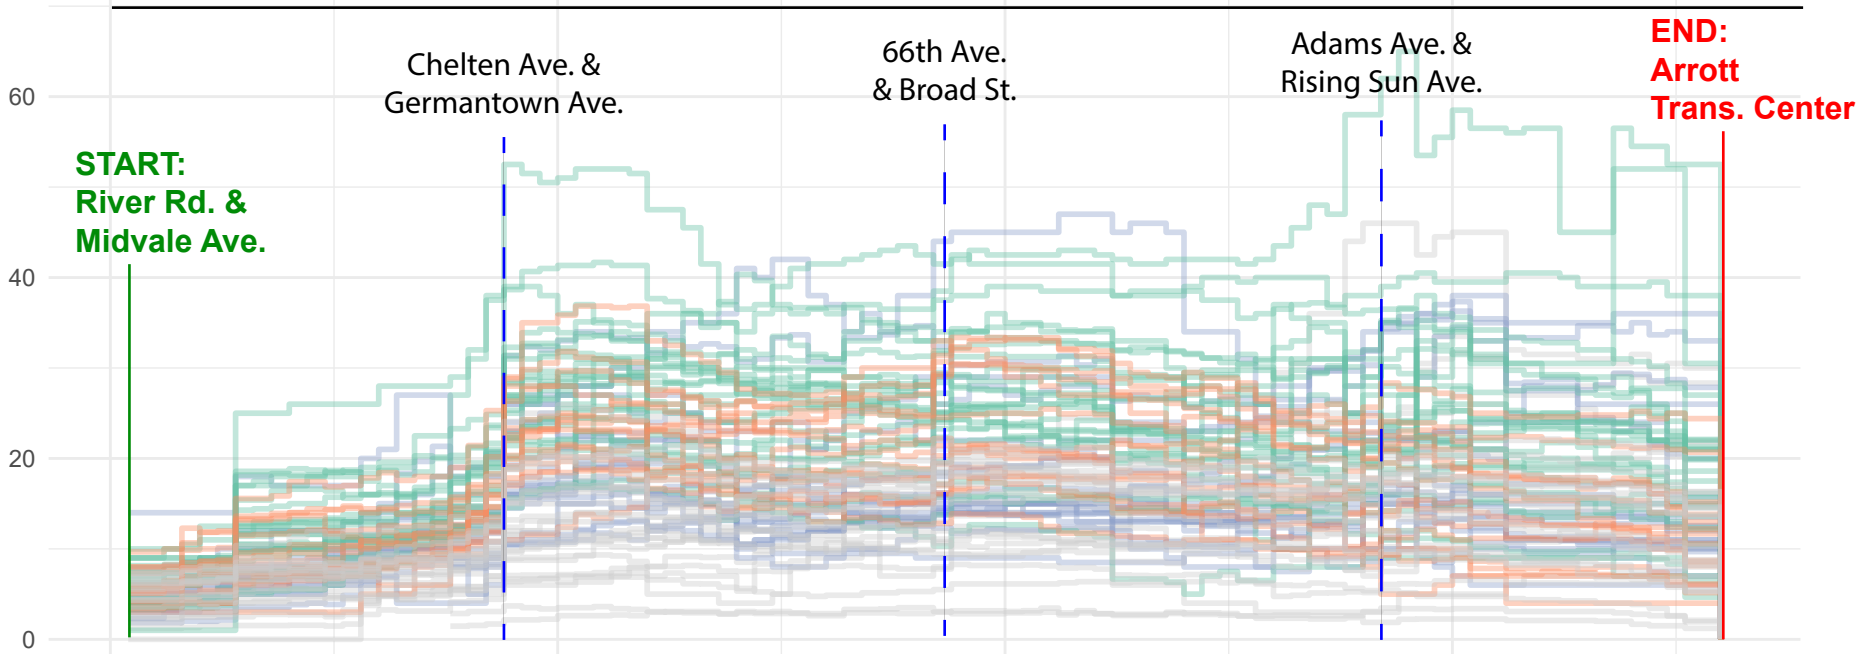

Route K Load Profile

Eastbound:

Westbound: