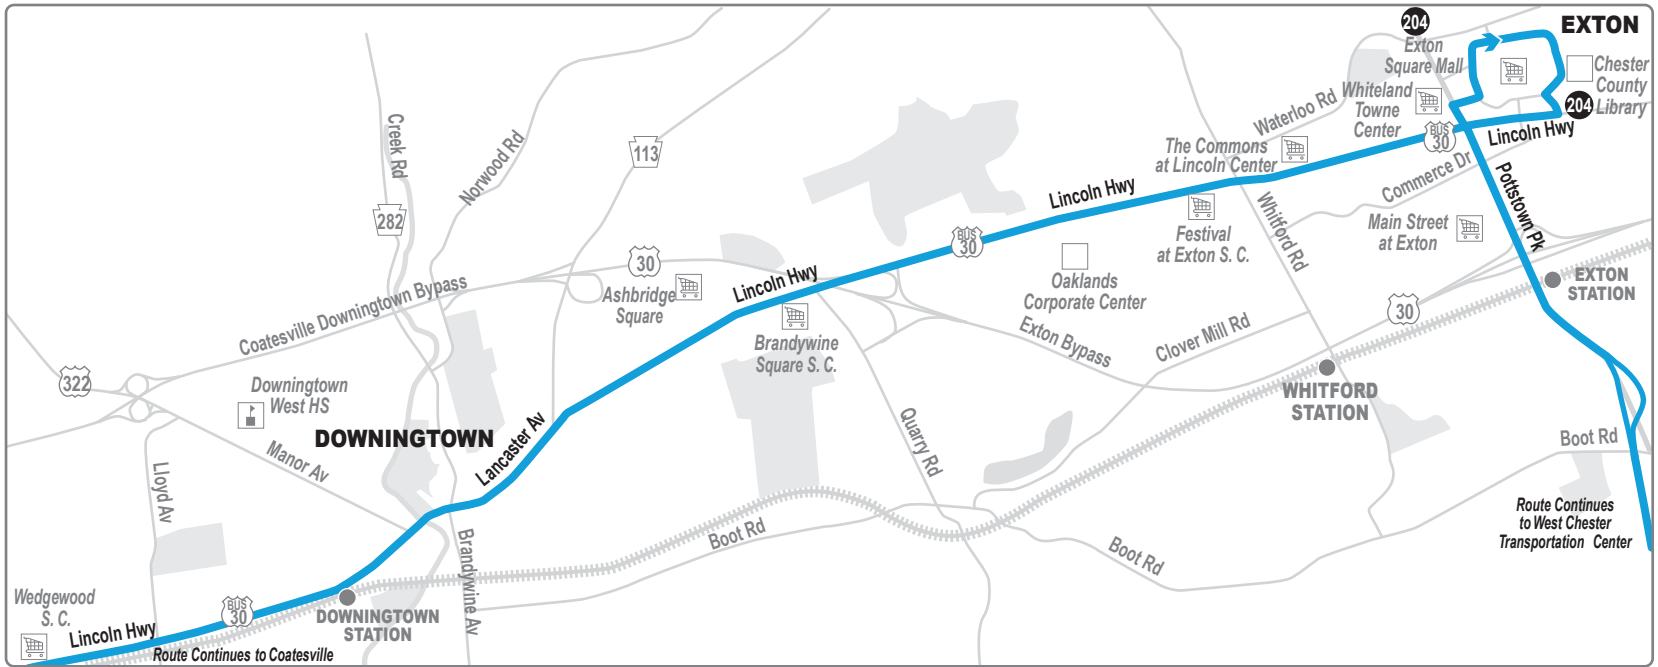

Weekdays							
To Coatesville							
West Chester Transportation Center	Pottstown Pk and Boot Rd	Exton Square Mall (near Chester County Library)	Brandywine Square	Downtown Station	Lincoln Hwy and PA Route 340 (Thornedale)	Lincoln Hwy and Cain Rd (Cain)	Madison St and Strode Av (Coatesville)
AM SERVICE							
6.10	6.18	6.26	6.34	6.38	6.42	6.47	6.55
7.20	7.29	7.38	7.47	7.53	7.58	8.03	8.13
8.32	8.42	8.52	9.01	9.07	9.12	9.17	9.27
9.52	10.02	10.12	10.21	10.27	10.32	10.37	10.48
11.00	11.09	11.18	11.27	11.33	11.38	11.43	11.54
PM SERVICE							
12.22	12.31	12.40	12.50	12.56	1.01	1.06	1.18
1.32	1.41	1.50	2.00	2.06	2.11	2.18	2.31
2.45	2.55	3.05	3.16	3.23	3.30	3.38	3.51
4.05	4.16	4.26	4.37	4.44	4.51	4.59	5.12
5.37	5.48	5.58	6.10	6.16	6.21	6.28	6.38
6.45	6.55	7.04	7.14	7.20	7.25	7.30	7.39
8.10	8.19	8.28	8.38	8.44	8.49	8.54	9.03
9.10	9.19	9.27	9.35	9.39	9.44	9.49	9.58

Weekdays							
To West Chester Transportation Center							
Madison St and Strode Av (Coatesville)	Lincoln Hwy and Cain Rd (Cain)	Lincoln Hwy and PA Route 340 (Thornedale)	Downtown Station	Brandywine Square	Exton Square Mall (near Chester County Library)	Pottstown Pk and Boot Rd	West Chester Transportation Center
AM SERVICE							
6.05	6.17	6.22	6.26	6.33	6.43	6.52	7.02
7.15	7.28	7.34	7.39	7.46	7.57	8.07	8.17
8.35	8.47	8.53	8.57	9.03	9.15	9.23	9.33
9.50	10.02	10.08	10.12	10.18	10.31	10.39	10.49
11.05	11.17	11.23	11.27	11.33	11.46	11.54	12.04
PM SERVICE							
12.15	12.27	12.33	12.37	12.43	12.56	1.04	1.14
1.35	1.47	1.53	1.57	2.03	2.16	2.26	2.36
2.45	2.57	3.03	3.07	3.14	3.28	3.38	3.49
4.10	4.22	4.29	4.33	4.40	4.54	5.05	5.16
5.25	5.37	5.44	5.48	5.55	6.09	6.17	6.27
7.00	7.12	7.18	7.22	7.28	7.41	7.49	7.59
8.00	8.12	8.18	8.22	8.27	8.37	8.46	8.55