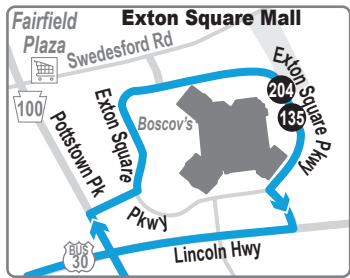

Weekdays							
To Coatesville							
West Chester Transportation Center	Pottstown Pk and Boot Rd	Exton Square Mall (near Chester County Library)	Brandywine Square	Downtown Station	Lincoln Hwy and PA Route 340 (Thornedale)	Lincoln Hwy and Cain Rd (Cain)	Madison St and Strode Av (Coatesville)
AM SERVICE							
6.10	6.18	6.26	6.34	6.38	6.42	6.47	6.55
7.20	7.29	7.38	7.47	7.53	7.58	8.03	8.13
8.32	8.42	8.52	9.01	9.07	9.12	9.17	9.27
9.52	10.02	10.12	10.21	10.27	10.32	10.37	10.48
11.00	11.09	11.18	11.27	11.33	11.38	11.43	11.54
PM SERVICE							
12.22	12.31	12.40	12.50	12.56	1.01	1.06	1.18
1.32	1.41	1.50	2.00	2.06	2.11	2.18	2.31
2.45	2.55	3.05	3.16	3.23	3.30	3.38	3.51
4.05	4.16	4.26	4.37	4.44	4.51	4.59	5.12
5.37	5.48	5.58	6.10	6.16	6.21	6.28	6.38
6.45	6.55	7.04	7.14	7.20	7.25	7.30	7.39
8.10	8.19	8.28	8.38	8.44	8.49	8.54	9.03
9.10	9.19	9.27	9.35	9.39	9.44	9.49	9.58

Weekdays							
To West Chester Transportation Center							
Madison St and Strode Av (Coatesville)	Lincoln Hwy and Cain Rd (Cain)	Lincoln Hwy and PA Route 340 (Thornedale)	Downtown Station	Brandywine Square	Exton Square Mall (near Chester County Library)	Pottstown Pk and Boot Rd	West Chester Transportation Center
AM SERVICE							
6.05	6.17	6.22	6.26	6.33	6.43	6.52	7.02
7.15	7.28	7.34	7.39	7.46	7.57	8.07	8.17
8.35	8.47	8.53	8.57	9.03	9.15	9.23	9.33
9.50	10.02	10.08	10.12	10.18	10.31	10.39	10.49
11.05	11.17	11.23	11.27	11.33	11.46	11.54	12.04
PM SERVICE							
12.15	12.27	12.33	12.37	12.43	12.56	1.04	1.14
1.35	1.47	1.53	1.57	2.03	2.16	2.26	2.36
2.45	2.57	3.03	3.07	3.14	3.28	3.38	3.49
4.10	4.22	4.29	4.33	4.40	4.54	5.05	5.16
5.25	5.37	5.44	5.48	5.55	6.09	6.17	6.27
7.00	7.12	7.18	7.22	7.28	7.41	7.49	7.59
8.00	8.12	8.18	8.22	8.27	8.37	8.46	8.55