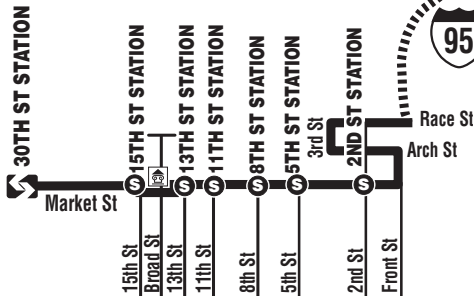

MFL Owl Express Trips

FRANKFORD
TRANSPORTATION
CENTER

Express
Routing