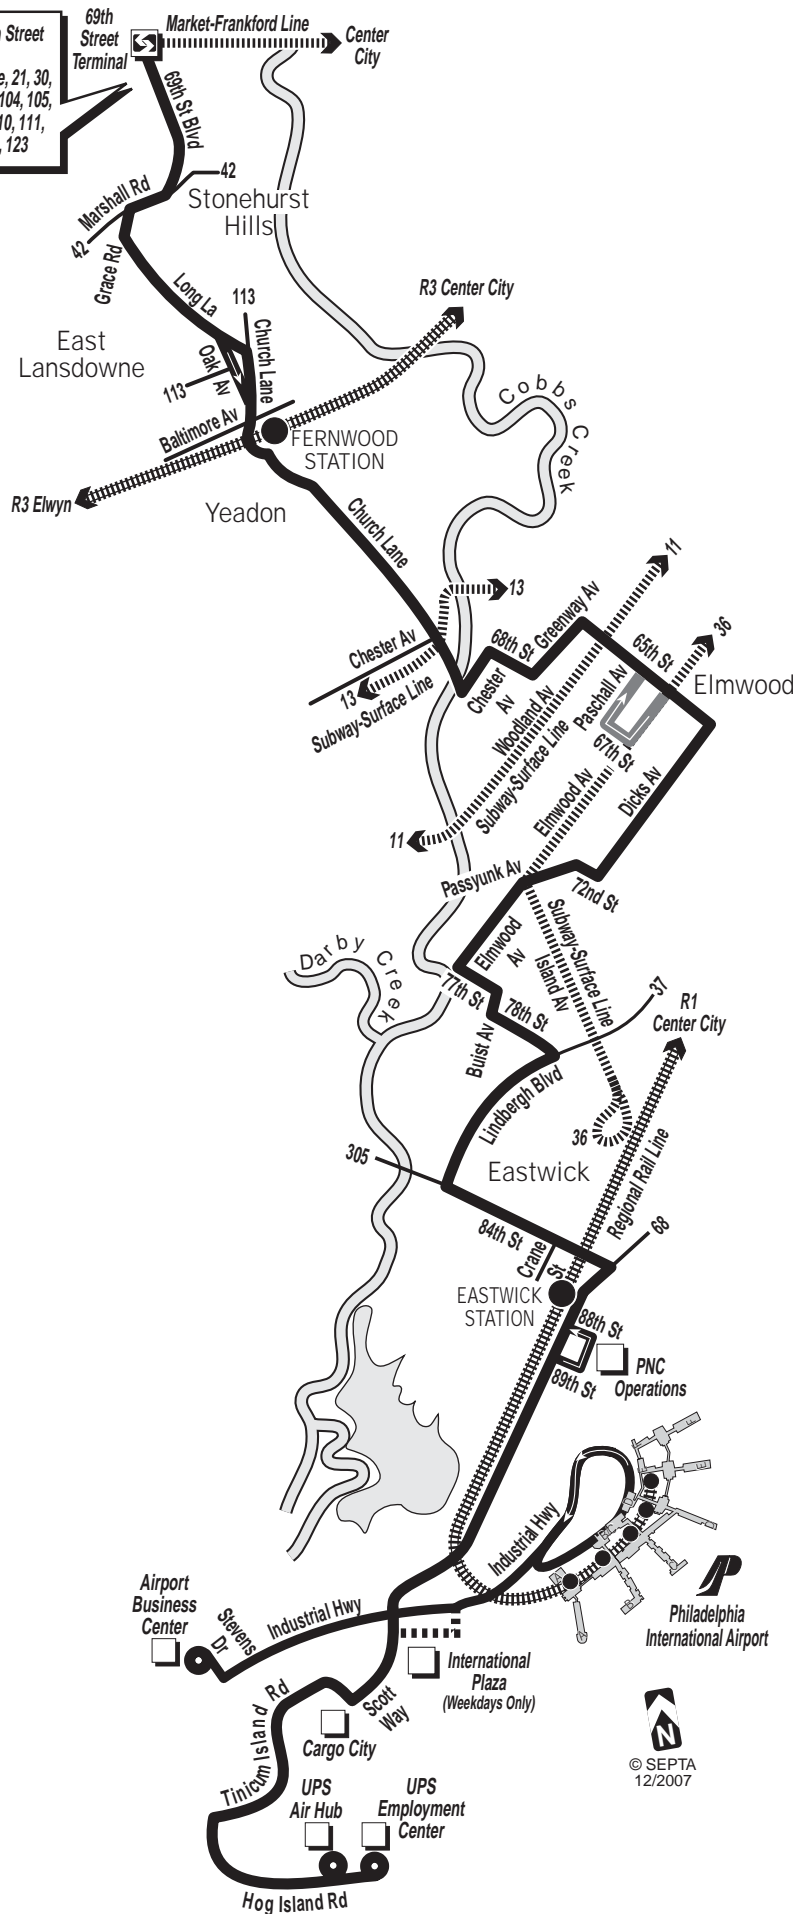

Upper Darby

Connections at 69th Street Terminal:
 Market-Frankford Line, 21, 30, 65, 100, 101, 102, 103, 104, 105, 106, 107, 108, 109, 110, 111, 112, 113, 116, 120, 123

TERMINAL A WEST
Air France
British Airways
Lufthansa
US Airways International

TERMINAL A EAST
Air Jamaica
American Airlines
American Eagle
Delta Airlines
Delta Connection
Frontier Airlines
Midwest Airlines
USA 3000 and Charters

TERMINAL B/C
US Airways
America West Airlines
<i>The Airport Marriott Hotel</i>

TERMINAL D	
Air Canada	United Airlines
AirTran Airways	United Express
Continental Airlines	
Continental Express	

TERMINAL E
Northwest Airlines
Southwest Airlines

TERMINAL F
US Airways Express

© SEPTA
12/2007