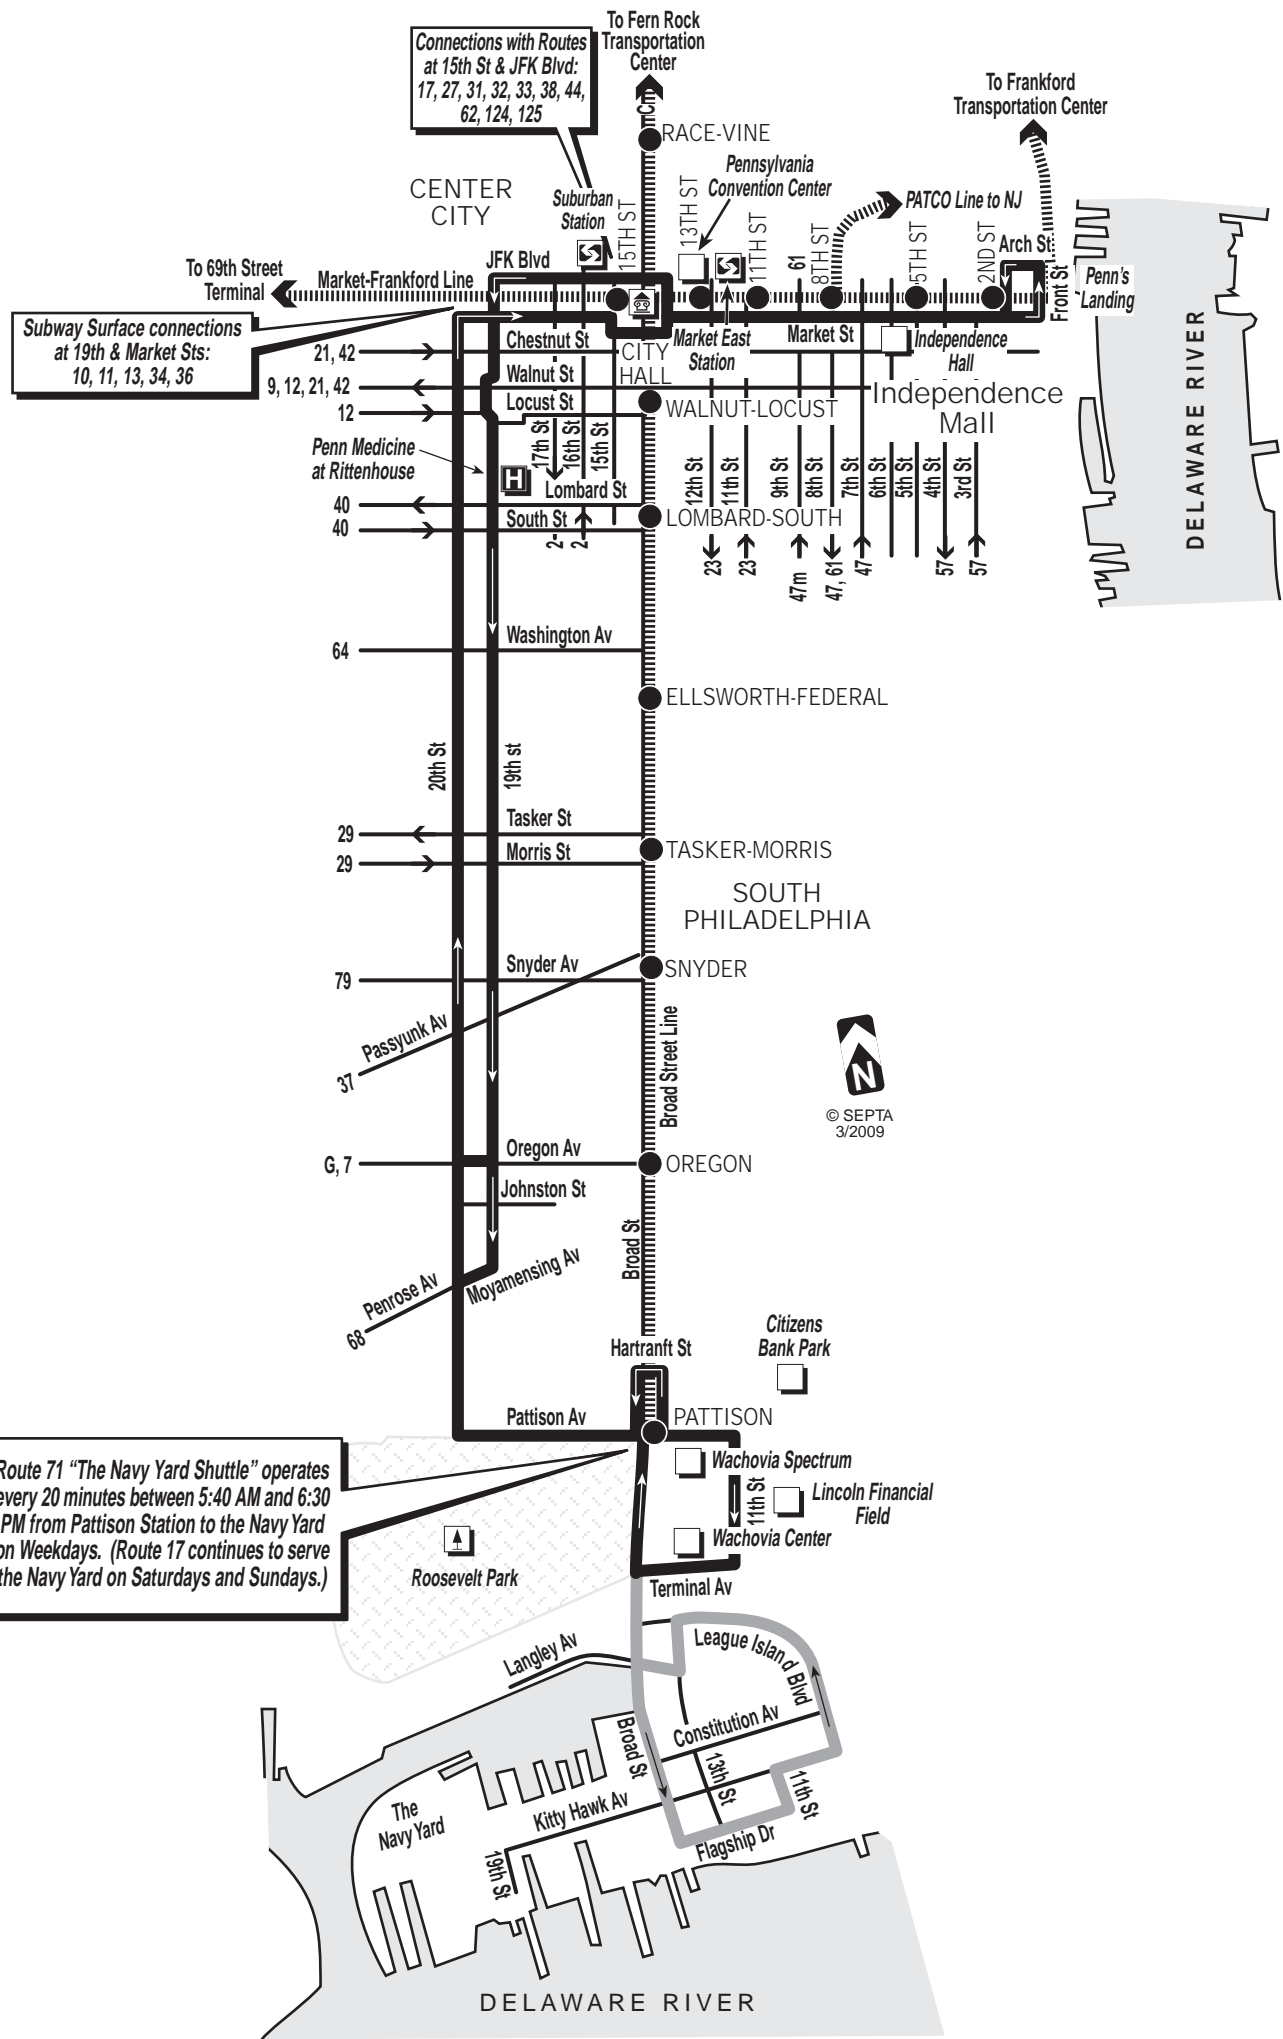

17

**South Philadelphia
To Penn's Landing**
via 19th and 20th Street
Service to The Navy Yard

Effective June 14, 2009

SEPTA BUS ROUTE

INFORMATION NUMBERS

Customer Service.....215-580-7800
TDD/TTY (HEARING IMPAIRED ONLY).....215-580-7853
Or check the Internet.....www.septa.org

Food Help Line
800.319.FOOD (3663)

a Philabundance program

Connections with Routes at 15th St & JFK Blvd: 17, 27, 31, 32, 33, 38, 44, 62, 124, 125

Subway Surface connections at 19th & Market Sts: 10, 11, 13, 34, 36

Route 71 "The Navy Yard Shuttle" operates every 20 minutes between 5:40 AM and 6:30 PM from Pattison Station to the Navy Yard on Weekdays. (Route 17 continues to serve the Navy Yard on Saturdays and Sundays.)

Sunday schedule will be operated on New Year's, Memorial, Independence, Labor, Thanksgiving, and Christmas days.