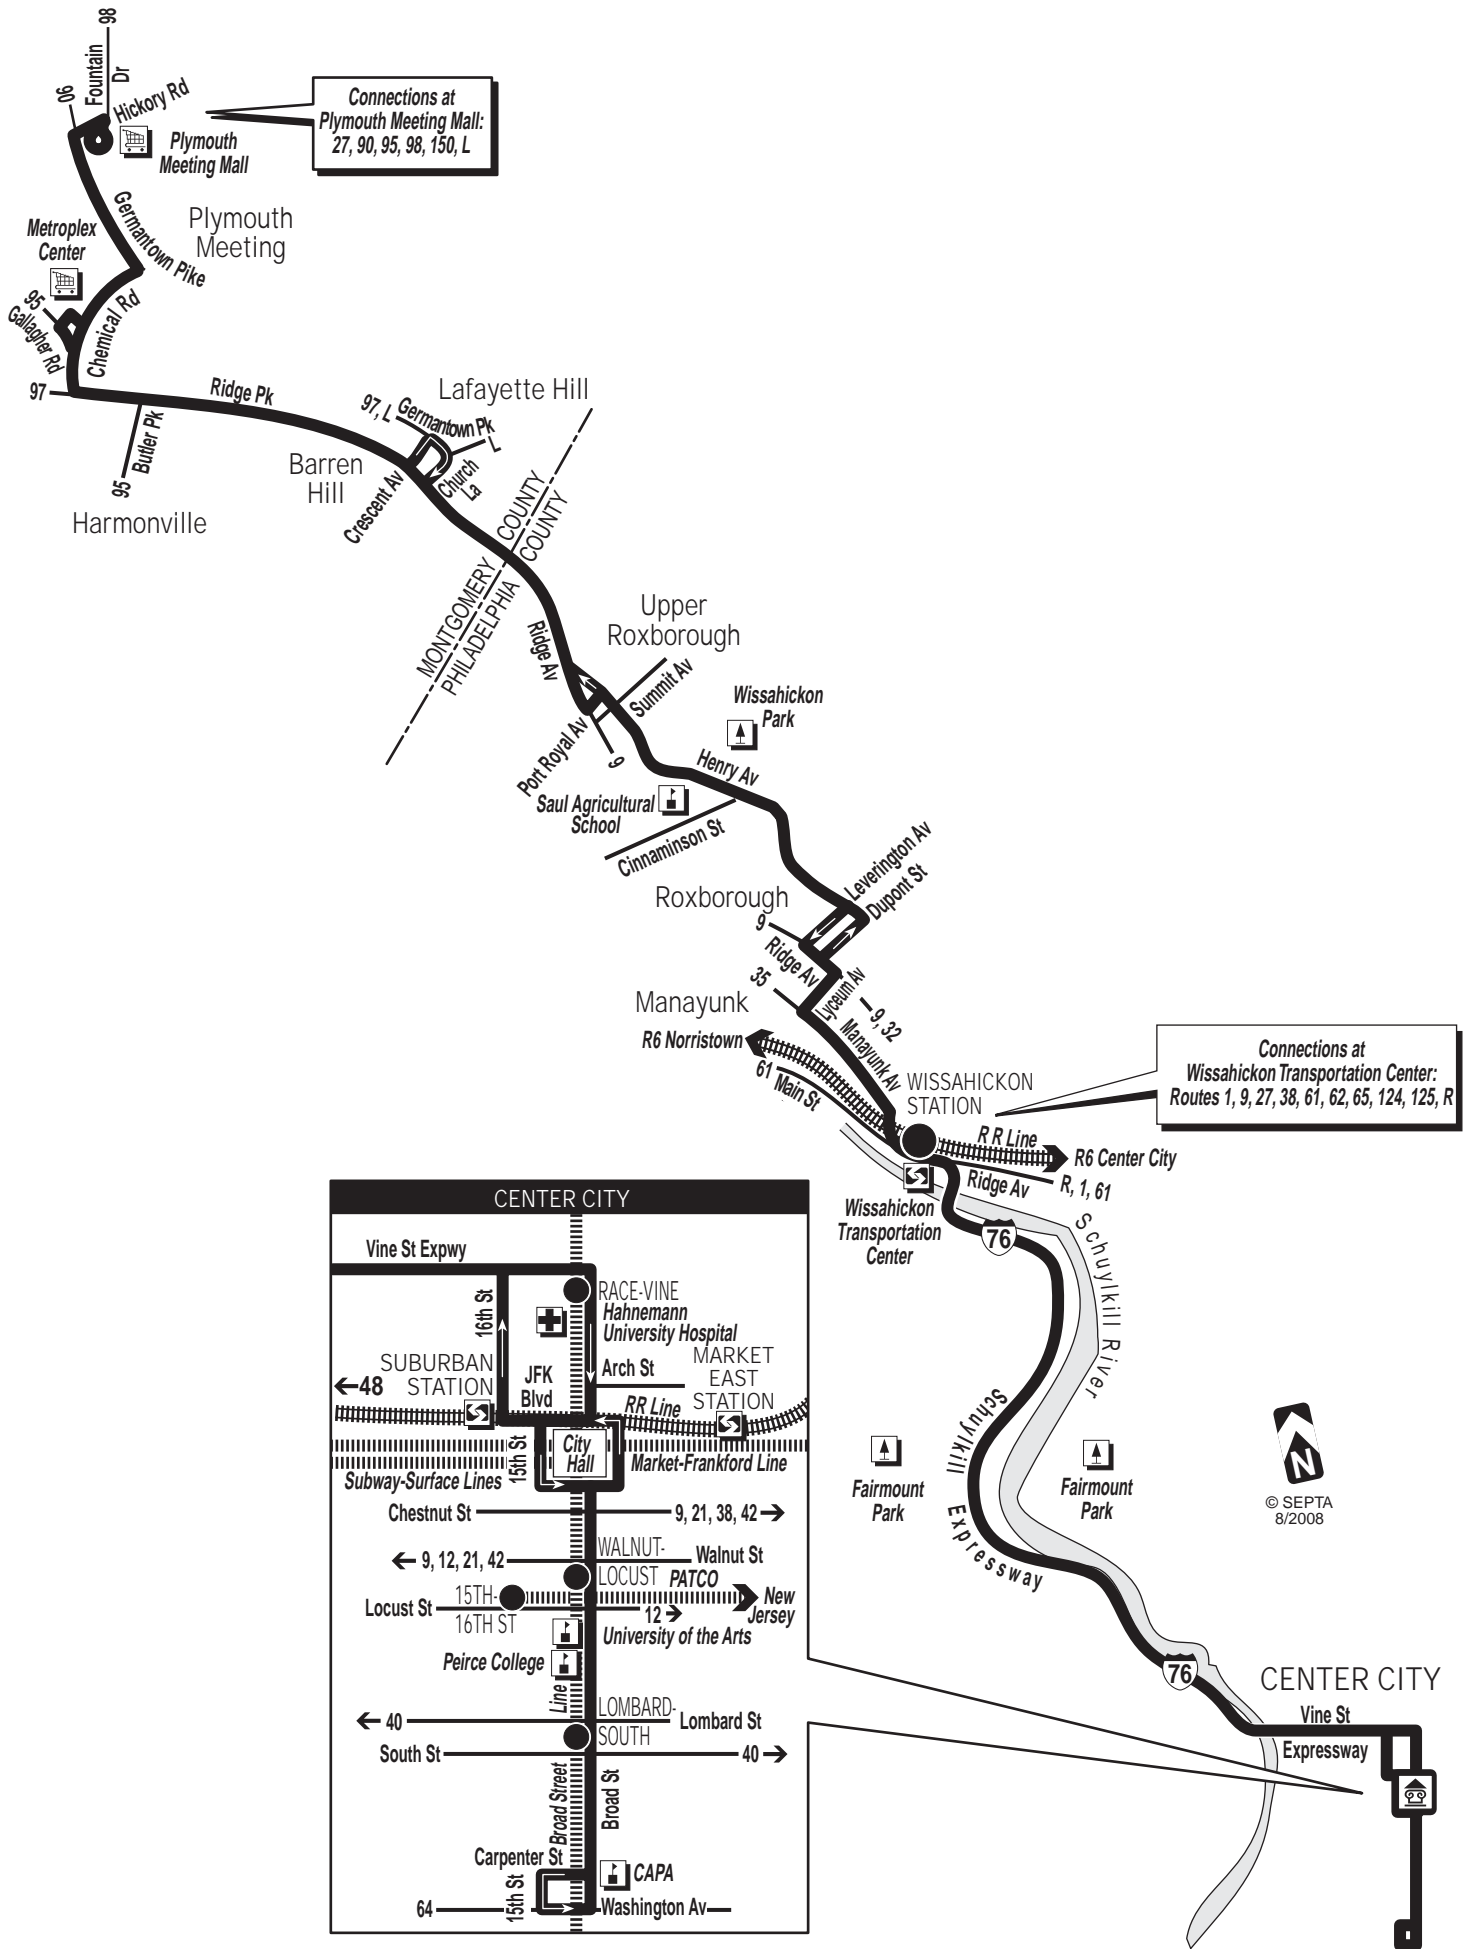

MONDAYS THROUGH FRIDAYS