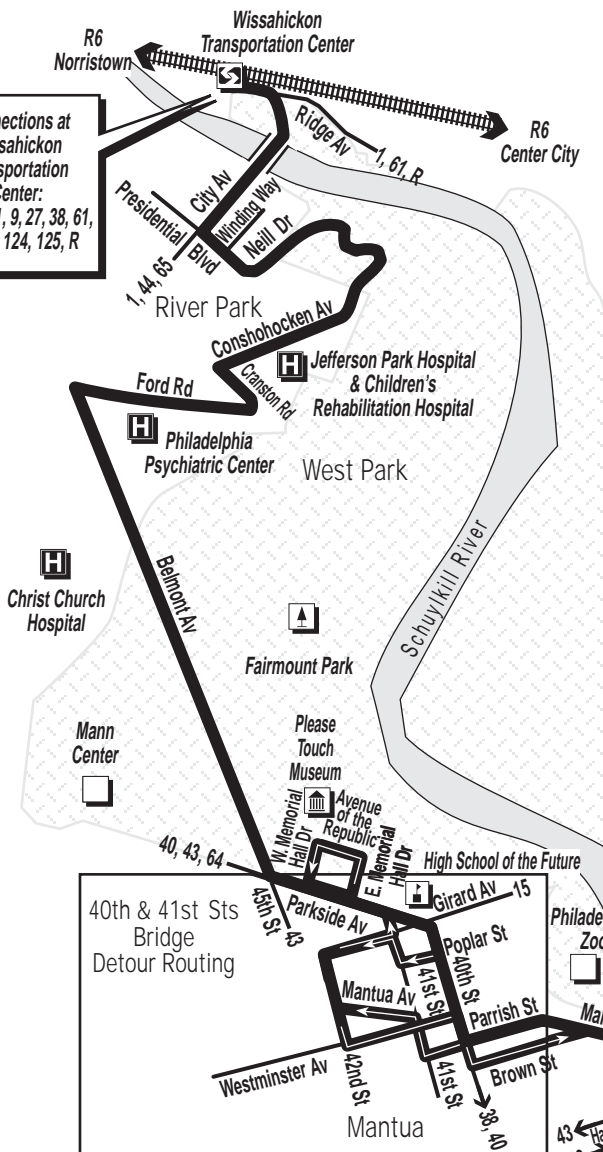

Food Help Line
800.319.FOOD (3663)

a Philabundance program

Connections at Wissahickon Transportation Center:
 Routes 1, 9, 27, 38, 61, 62, 65, 124, 125, R

- R1 Airport
- R2 Newark/Wilmington
- R3 Media/Elwyn
- R5 Thorndale/Paoli
- R6 Cynwyd
- R7 Trenton
- R8 Chestnut Hill West
- Amtrak

Connections with Routes at 15th St & JFK Blvd:
 17, 27, 31, 32, 33, 38, 44, 62, 124, 125

- R1 Glenside
- R2 Warminster
- R3 West Trenton
- R5 Lansdale/Doylestown
- R6 Norristown
- R7 Chestnut Hill East
- R8 Fox Chase

Sunday schedule will be operated on New Year's, Memorial, Independence, Labor, Thanksgiving, and Christmas days.