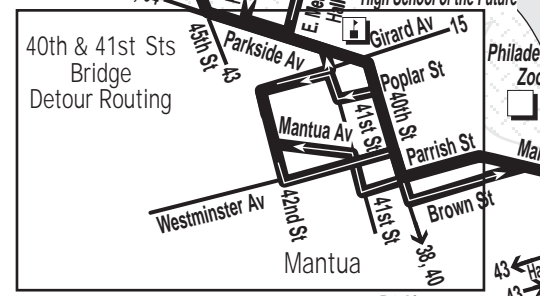

38

Independence Mall
To Wissahickon
Transportation
Center

via Mantua
Effective June 14, 2009

SEPTA BUS ROUTE

INFORMATION NUMBERS

Customer Service.....215-580-7800
TDD/TTY (HEARING IMPAIRED ONLY).....215-580-7853
Or check the Internet.....www.septa.org

Food Help Line
800.319.FOOD (3663)

a Philabundance program

Connections at Wissahickon Transportation Center:
 Routes 1, 9, 27, 38, 61, 62, 65, 124, 125, R

- R1 Airport
- R2 Newark/Wilmington
- R3 Media/Elwyn
- R5 Thorndale/Paoli
- R6 Cynwyd
- R7 Trenton
- R8 Chestnut Hill West
- Amtrak

Connections with Routes at 15th St & JFK Blvd:
 17, 27, 31, 32, 33, 38, 44, 62, 124, 125

- R1 Glenside
- R2 Warminster
- R3 West Trenton
- R5 Lansdale/Doylestown
- R6 Norristown
- R7 Chestnut Hill East
- R8 Fox Chase