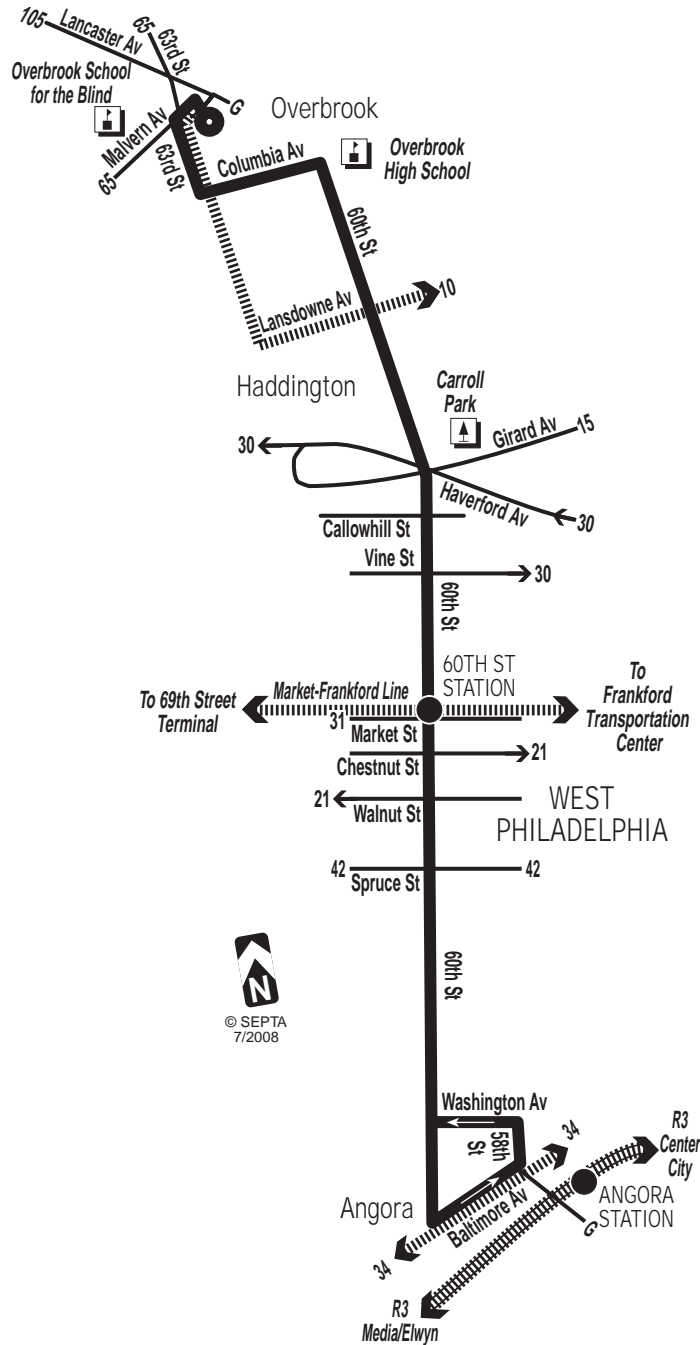

© SEPTA
7/2008