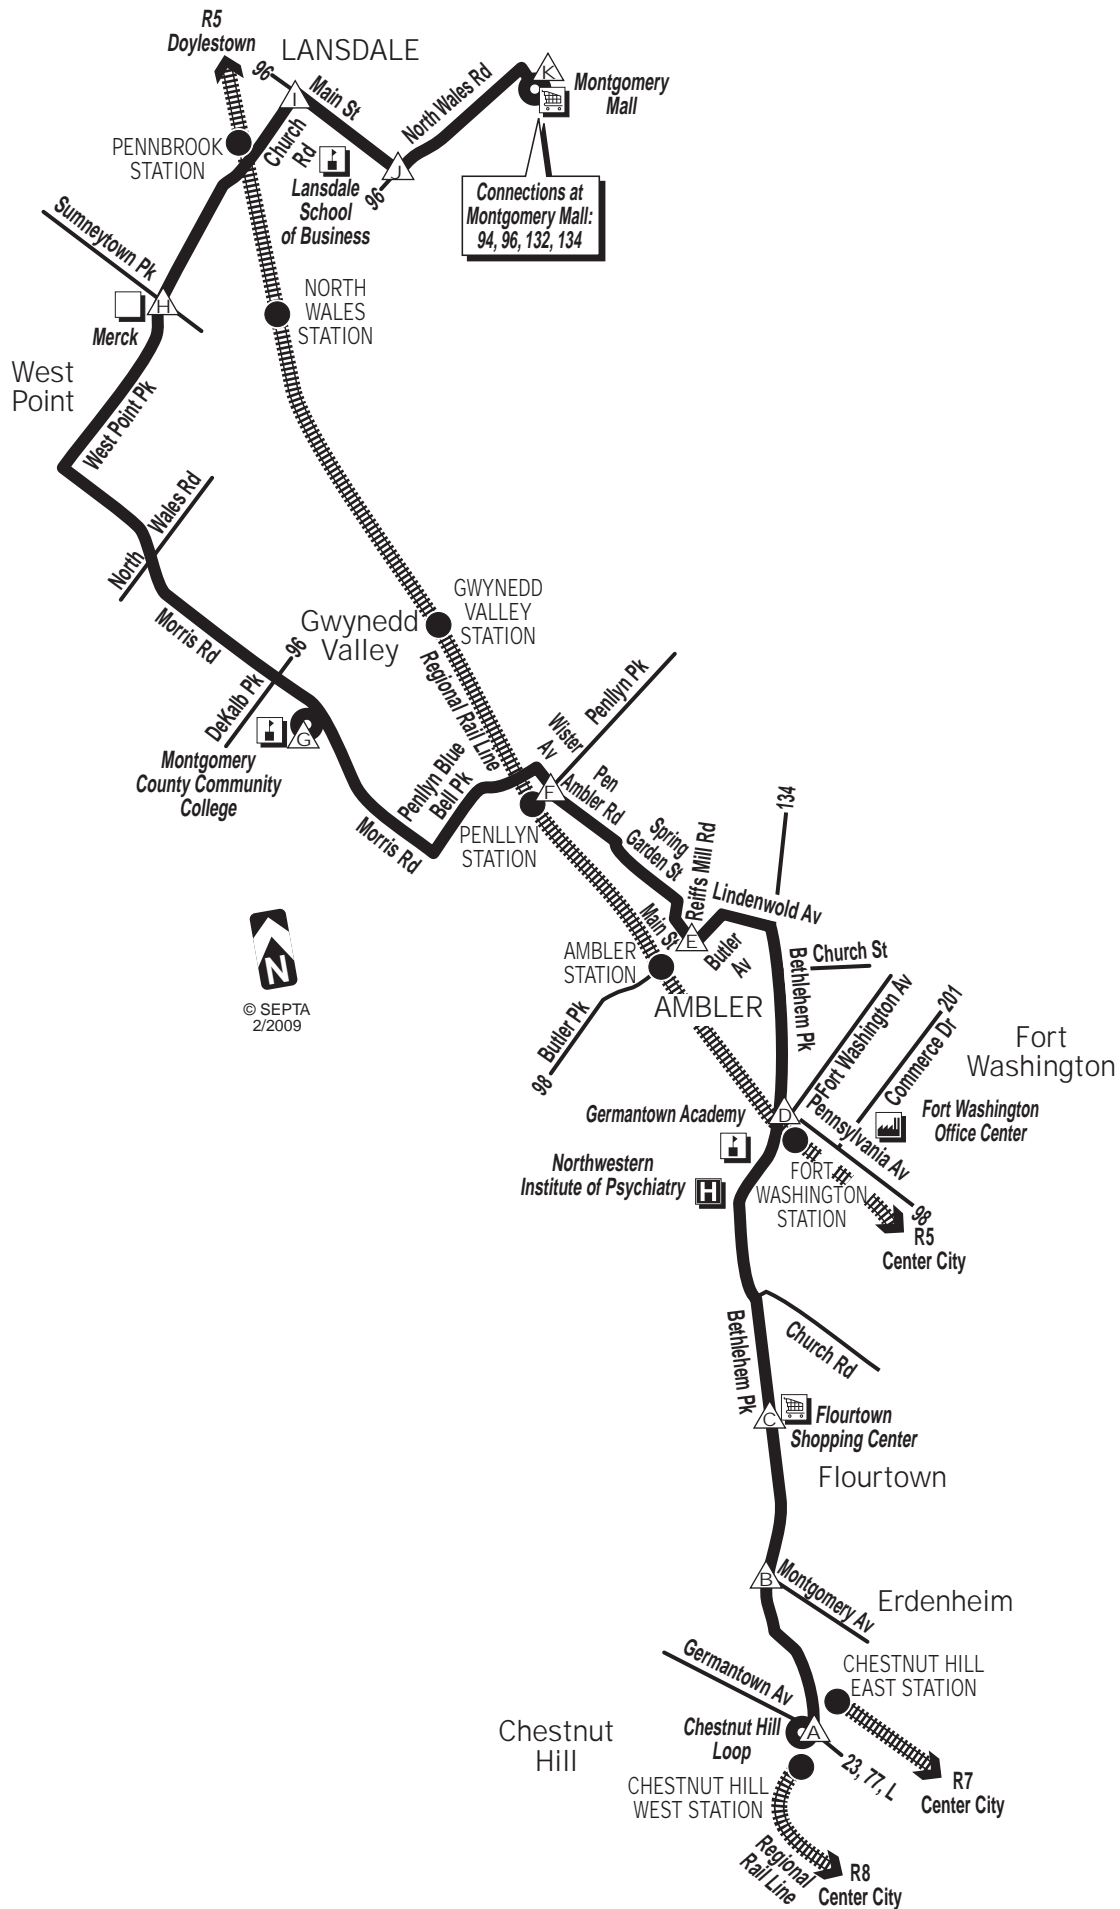

MONDAYS THROUGH FRIDAYS

NORTHBOUND											SOUTHBOUND										
A	B	C	D	E	F	G	H	I	J	K	K	J	I	H	G	F	E	D	C	B	A
Chestnut Hill Loop *	Bethlehem Pk and Montgomery Av (Erdenheim)	Flourtown Shopping Center	Bethlehem Pk and Pennsylvania Av (Fort Washington)	Butler Av and Main St (Ambler)	Penlynn Railroad Station	Montgomery County Community College	Church Rd and Sumneytown Pk	Church Rd and Main St	Main St and North Wales Rd	Montgomery Mall (Near Sears)	Montgomery Mall (Near Sears)	Main St and North Wales Rd	Church Rd and Main St	Church Rd and Sumneytown Pk	Montgomery County Community College	Penlynn Railroad Station	Butler Av and Main St (Ambler)	Bethlehem Pk and Pennsylvania Av (Fort Washington)	Flourtown Shopping Center	Bethlehem Pk and Montgomery Av (Erdenheim)	Chestnut Hill Loop *
AM SERVICE											AM SERVICE										
6.30	6.33	6.36	6.41	6.46	6.51	6.56	7.06	7.11	7.14	7.17	---	---	---	---	---	---	7.00	7.06	7.11	7.14	7.17
7.00	7.03	7.06	7.11	7.16	7.21	7.27	---	---	---	---	7.30	7.34	7.37	7.44	7.54	8.03	8.07	8.13	8.18	8.22	8.26
7.30	7.34	7.38	7.44	7.50	7.56	8.02	8.13	8.17	8.20	8.23	8.40	8.44	8.47	8.53	9.03	9.10	9.15	9.20	9.24	9.28	9.31
8.15	8.19	8.23	8.29	8.35	8.40	8.46	---	---	---	---	9.40	9.43	9.46	9.49	9.59	10.05	10.10	10.15	10.19	10.23	10.26
8.30	8.33	8.37	8.43	8.49	8.54	9.00	9.12	9.16	9.19	9.22	10.40	10.43	10.46	10.49	10.59	11.05	11.10	11.15	11.19	11.23	11.27
9.30	9.34	9.38	9.42	9.47	9.52	9.57	10.07	10.11	10.14	10.17	11.40	11.44	11.47	11.50	12.01	12.07	12.12	12.18	12.22	12.26	12.29
10.30	10.34	10.38	10.42	10.47	10.52	10.57	11.07	11.11	11.14	11.19	PM SERVICE										
11.30	11.34	11.38	11.42	11.47	11.52	11.57	12.07	12.11	12.14	12.19	12.40	12.44	12.47	12.50	1.00	1.05	1.10	1.15	1.19	1.23	1.27
PM SERVICE											1.40	1.44	1.47	1.51	2.01	2.07	2.12	2.17	2.21	2.25	2.30
12.30	12.34	12.38	12.42	12.47	12.52	12.57	1.07	1.11	1.14	1.19	2.40	2.45	2.48	2.52	3.02	3.09	3.14	3.19	3.24	3.28	3.32
1.30	1.34	1.38	1.42	1.47	1.52	1.57	2.07	2.11	2.14	2.19	3.40	3.44	3.47	3.54	4.04	4.12	4.17	4.22	4.28	4.32	4.36
2.30	2.34	2.39	2.44	2.51	2.55	3.01	3.11	3.15	3.18	3.22	4.40	4.44	4.47	4.54	5.04	5.12	5.17	5.22	5.28	5.32	5.36
3.30	3.34	3.39	3.44	3.51	3.56	4.02	4.13	4.17	4.20	4.25	5.45	5.49	5.53	6.00	6.11	6.19	6.24	6.30	6.35	6.39	6.43
4.30	4.34	4.38	4.42	4.48	4.54	5.00	5.12	5.19	5.22	5.27	6.45	6.49	6.52	6.56	7.05	7.10	7.14	7.19	7.23	7.27	7.30
5.30	5.34	5.38	5.44	5.52	5.57	6.05	6.15	6.22	6.25	6.29	7.45	7.49	7.52	7.56	8.05	8.10	8.14	8.19	8.23	8.26	8.29
6.35	6.38	6.42	6.46	6.51	6.56	7.01	7.09	7.13	7.15	7.18	8.50	8.53	8.56	8.59	9.08	9.13	9.17	9.22	9.25	9.28	9.31
7.40	7.43	7.47	7.51	7.56	8.01	8.06	8.14	8.18	8.20	8.23	9.50	9.53	9.56	9.59	10.07	10.12	10.16	10.21	10.24	10.27	10.30
8.40	8.43	8.46	8.50	8.55	8.59	9.04	9.12	9.16	9.18	9.21											

* Note: Please consult R5-Lansdale/Doylestown timetables for details relating to service to/from Pennbrook, Penlynn, Ambler and Fort Washington Stations. Also, R7 or R8 for connecting times at Chestnut Hill Stations.

To SAVE Money on Your Commute visit www.thecommuterschoice.com

Subject To Change

© SEPTA 2009