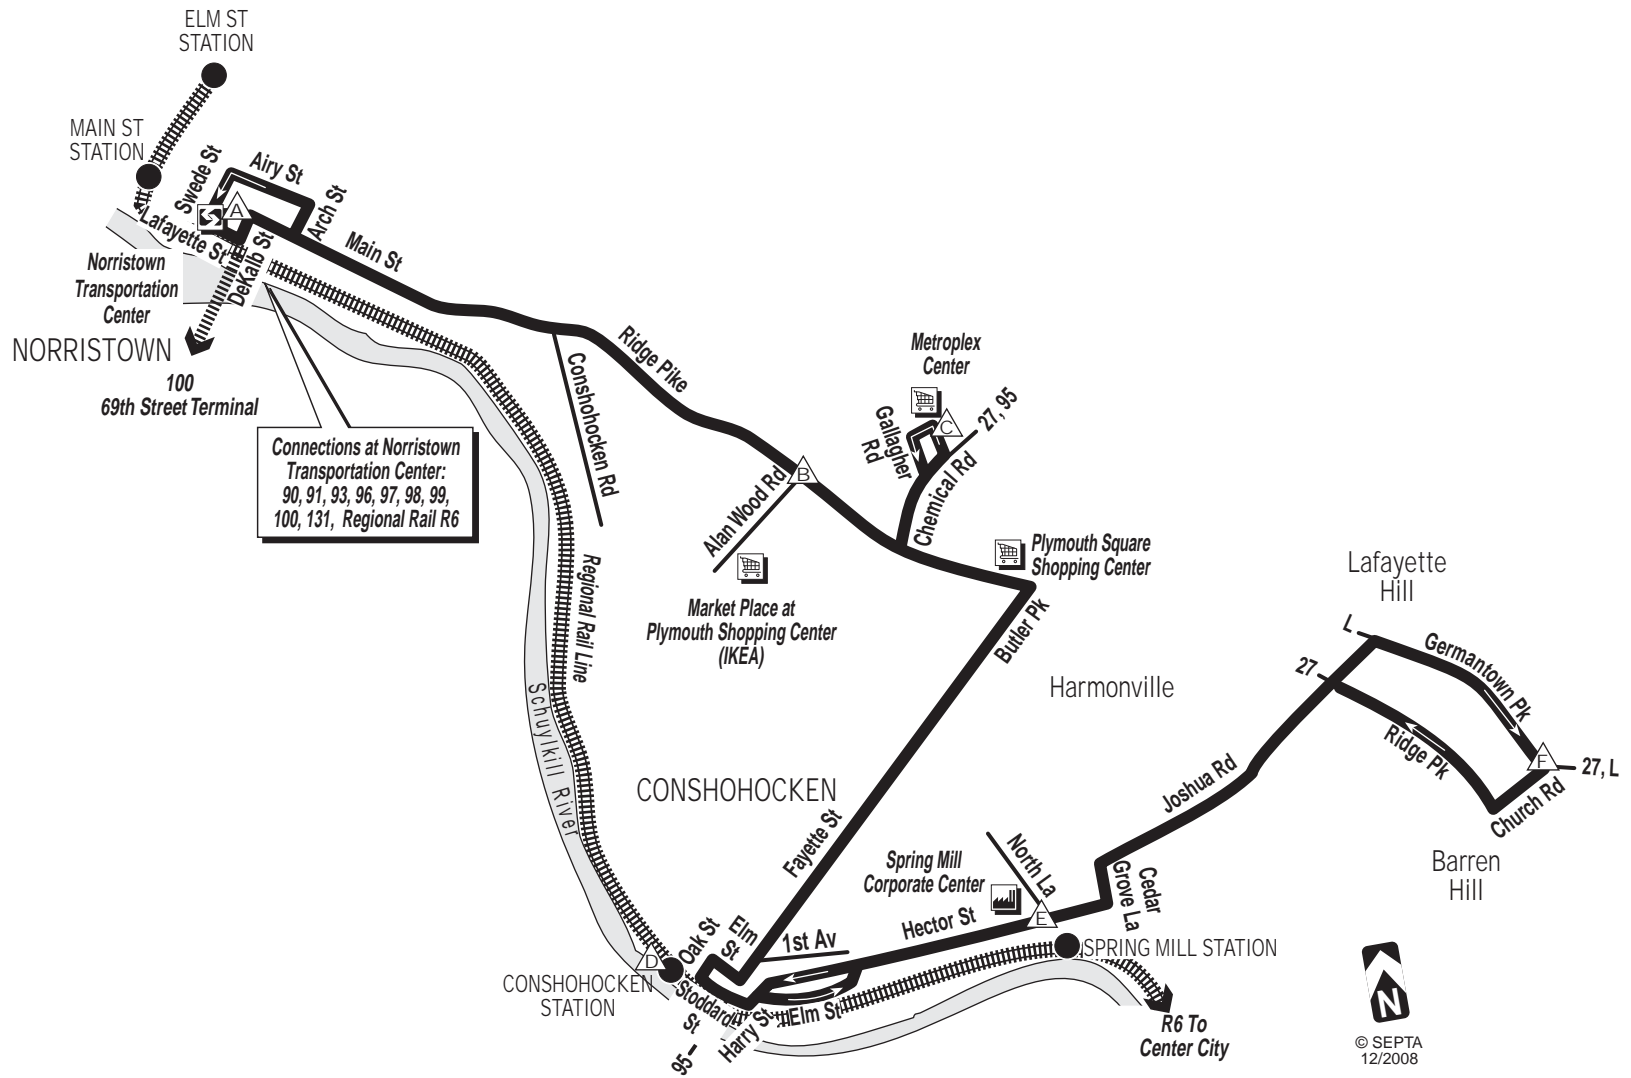

Food Help Line
800.319.FOOD (3663)

a Philabundance program

MONDAYS THROUGH FRIDAYS

EASTBOUND						WESTBOUND					
A	B	C	D	E	F	F	E	D	C	B	A
Norristown * Transportation Center	Ridge Pk and Alan Wood Rd	Metroplex Shopping Center	Conshohocken * Railroad Station	Hector St and North La (Spring Mill)	Germantown Pk and Church Rd (Barren Hill)	Germantown Pk and Church Rd (Barren Hill)	Hector St and North La (Spring Mill)	Conshohocken * Railroad Station	Metroplex Shopping Center	Ridge Pk and Alan Wood Rd	Norristown * Transportation Center
AM SERVICE						AM SERVICE					
6.00	6.08	6.11	6.23	6.27	6.34	---	---	---	---	4.47	4.54
7.00	7.10	7.13	7.27	7.31	7.38	5.12	5.19	5.23	5.35	5.38	5.47
8.00	8.10	8.13	8.29	8.33	8.41	6.10	6.17	6.22	6.35	6.39	6.49
9.00	9.10	9.14	9.29	9.33	9.40	6.55	7.03	7.10	7.25	7.29	7.44
10.00	10.09	10.12	10.27	10.31	10.38	7.55	8.03	8.10	8.25	8.29	8.44
11.00	11.09	11.12	11.27	11.31	11.38	8.59	9.06	9.11	9.26	9.30	9.42
PM SERVICE						PM SERVICE					
12.00	12.09	12.13	12.28	12.32	12.40	9.58	10.05	10.10	10.25	10.29	10.39
1.00	1.09	1.13	1.28	1.32	1.40	10.58	11.05	11.10	11.25	11.29	11.39
2.00	2.09	2.13	2.28	2.32	2.40	11.58	12.05	12.10	12.25	12.29	12.39
3.00	3.10	3.14	3.29	3.34	3.42	12.58	1.05	1.10	1.25	1.29	1.39
4.00	4.11	4.15	4.30	4.34	4.42	1.58	2.05	2.10	2.25	2.29	2.39
5.00	5.10	5.14	5.29	5.34	5.46	3.00	3.07	3.12	3.27	3.31	3.42
6.05	6.14	6.18	6.33	6.38	6.47	4.00	4.07	4.12	4.27	4.31	4.42
7.05	7.14	7.18	7.32	7.36	7.43	5.00	5.10	5.17	5.33	5.38	5.48
8.25	8.32	8.36	8.50	8.54	9.01	6.00	6.08	6.12	6.25	6.29	6.38
9.25	9.32	9.35	9.47	9.51	9.58	7.00	7.07	7.11	7.24	7.28	7.37
10.25	10.32	10.35	10.47	10.51	10.58	8.01	8.08	8.12	8.25	8.29	8.37
11.50	11.57	---	---	---	---	9.03	9.10	9.14	9.26	9.30	9.38
						10.00	10.06	10.10	10.21	10.24	10.32
						11.12	11.18	11.22	11.33	11.36	11.44

Sunday schedule will be operated on New Year's, Memorial, Independence, and Labor days. Limited Sunday service will operate on Thanksgiving and Christmas days as these trips are highlighted in gray.