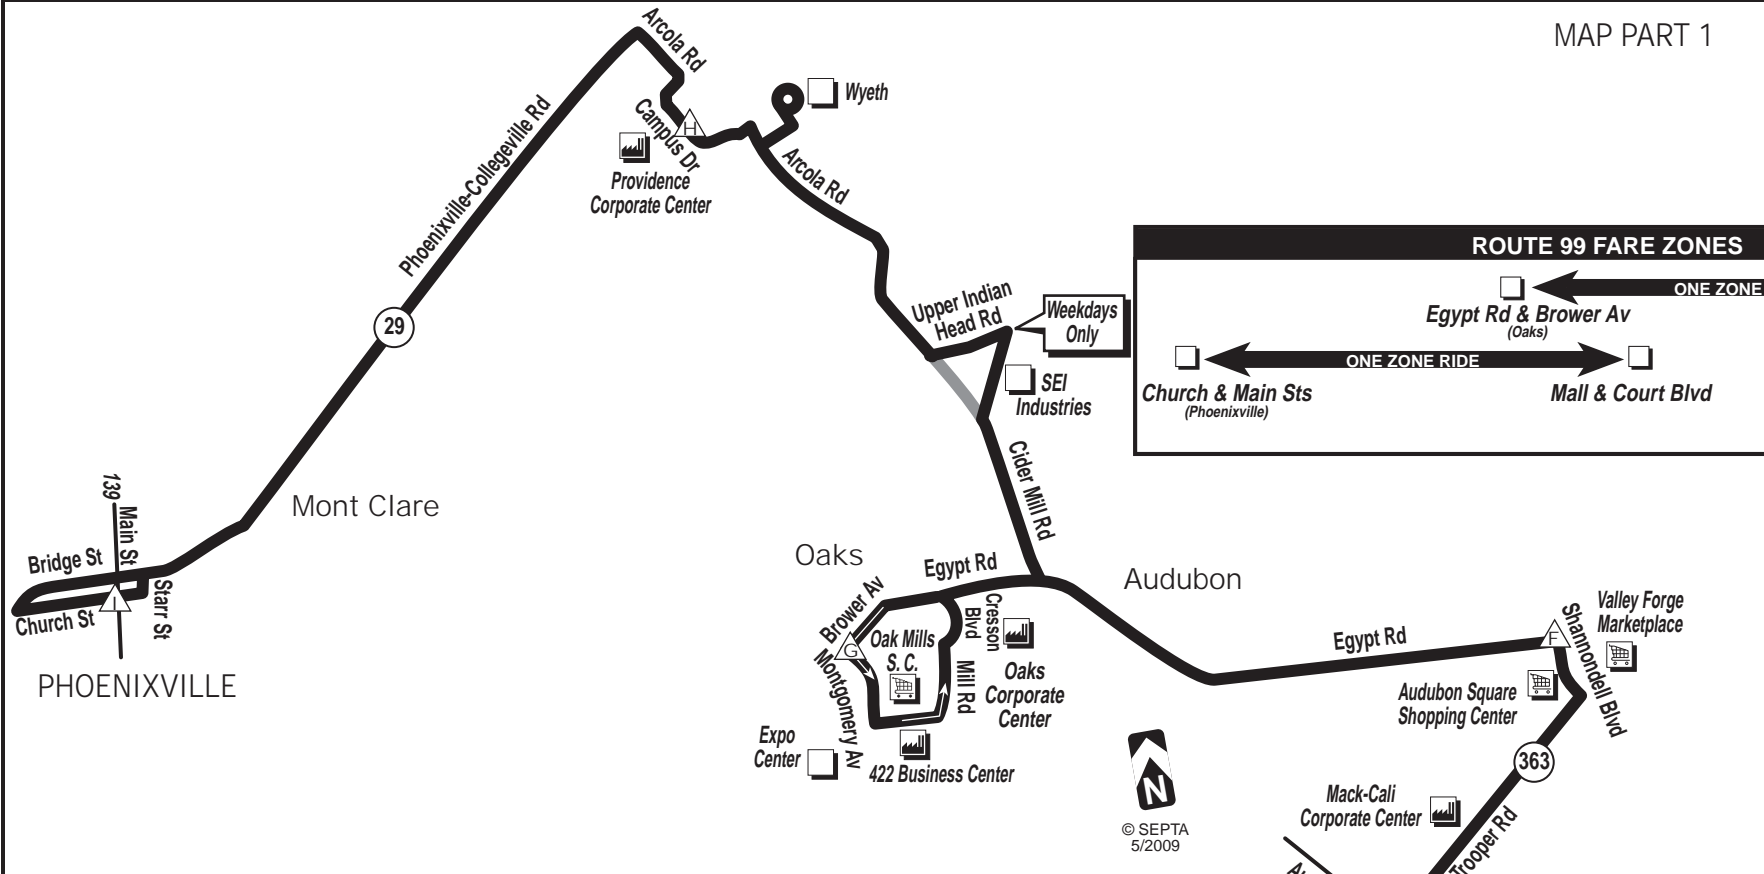

# 99

Norristown  
Transportation Center  
To Phoenixville  
via King of Prussia

Effective June 14, 2009

SEPTA BUS ROUTE

**ROUTE 99 FARE ZONES**

ONE ZONE RIDE

Church & Main Sts (Phoenixville) ← → Egypt Rd & Brower Av (Oaks) ← → Norristown Transportation Center

Church & Main Sts (Phoenixville) ← → Mall & Court Blvd

Sunday schedule will be operated on New Year's, Memorial, Independence and Labor days. Limited Sunday service will operate on Thanksgiving and Christmas days as these trips are highlighted in gray.