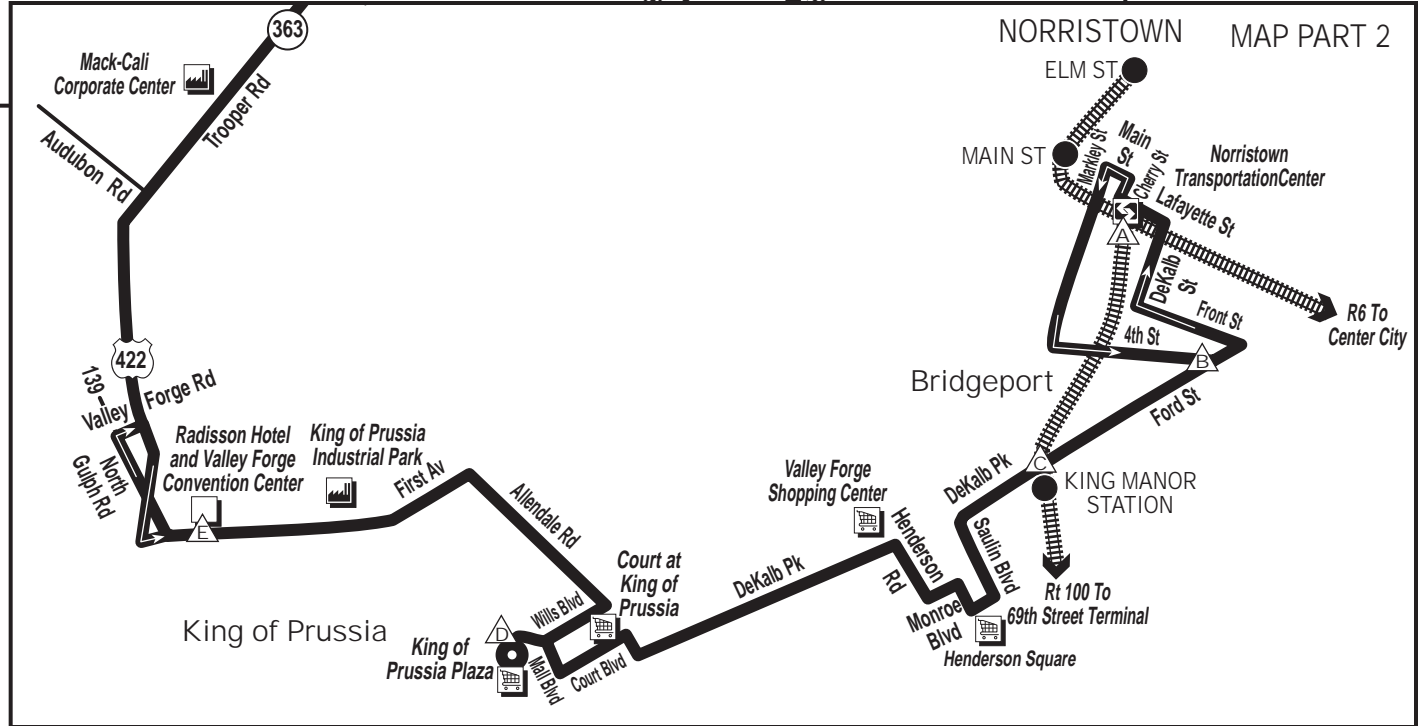

# 99

Norristown  
Transportation Center  
To Phoenixville  
via King of Prussia

Effective June 14, 2009

SEPTA BUS ROUTE

**ROUTE 99 FARE ZONES**

ONE ZONE RIDE

Church & Main Sts (Phoenixville) ← → Egypt Rd & Brower Av (Oaks) ← → Norristown Transportation Center

Church & Main Sts (Phoenixville) ← → Mall & Court Blvd

Sunday schedule will be operated on New Year's, Memorial, Independence and Labor days. Limited Sunday service will operate on Thanksgiving and Christmas days as these trips are highlighted in gray.