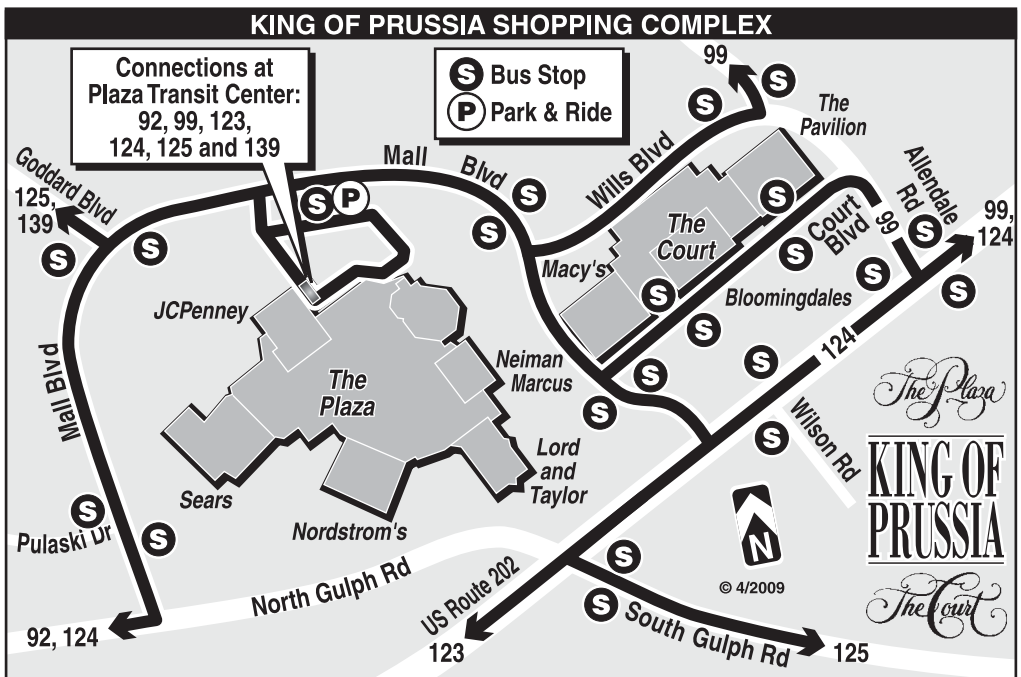

* Note: Please consult separate R6 (Norristown) timetable for details relating to service to/from Norristown Transportation Center.

To SAVE Money on Your Commute visit www.thecommuterschoice.com

© SEPTA 2009

Subject To Change