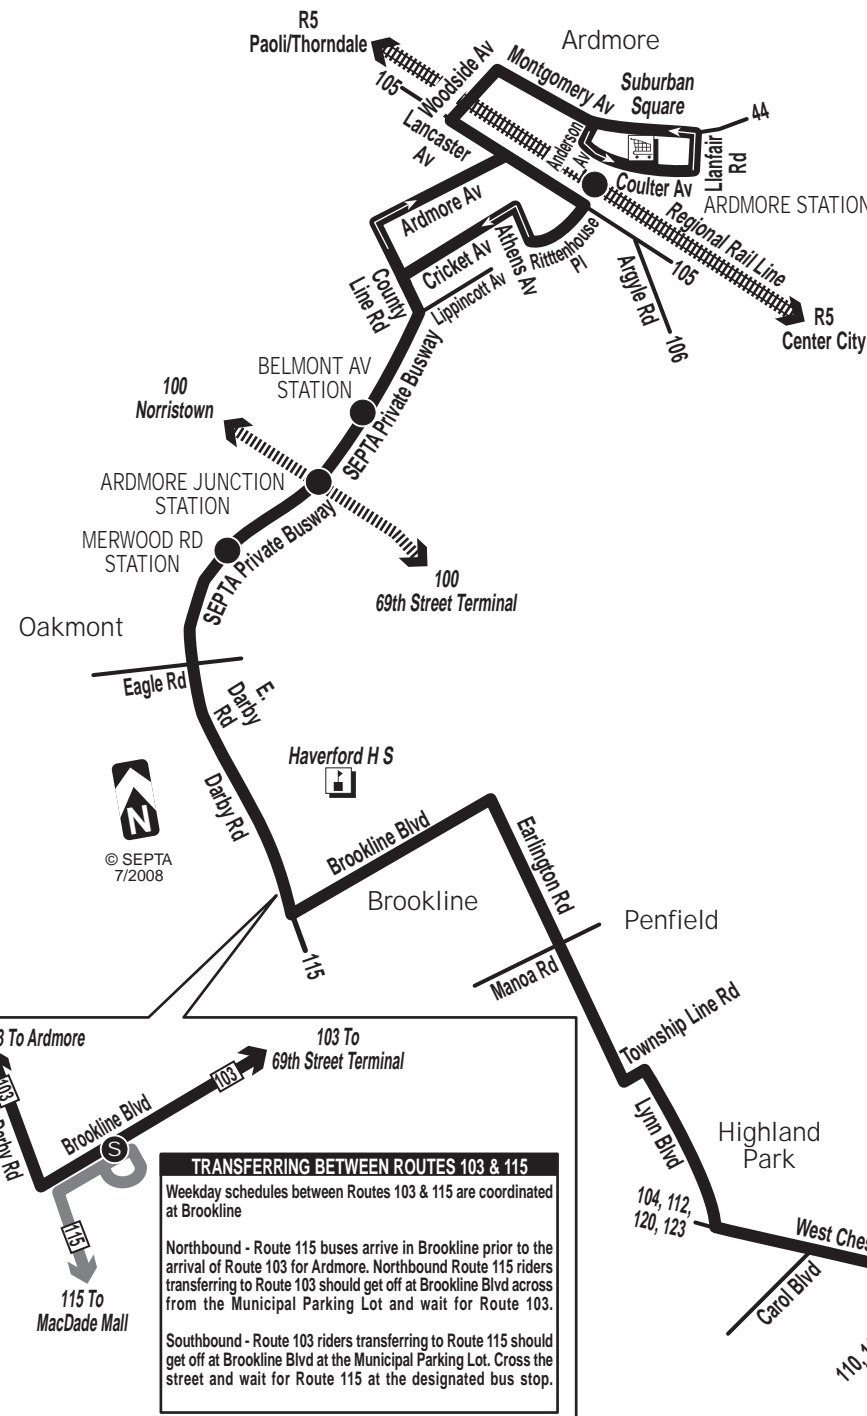

# 103

69th Street  
Terminal  
to Ardmore  
via Brookline

Effective June 15, 2009

SEPTA BUS ROUTE

103 To Ardmore

103 To 69th Street Terminal

115 To MacDade Mall

**TRANSFERRING BETWEEN ROUTES 103 & 115**

Weekday schedules between Routes 103 & 115 are coordinated at Brookline

Northbound - Route 115 buses arrive in Brookline prior to the arrival of Route 103 for Ardmore. Northbound Route 115 riders transferring to Route 103 should get off at Brookline Blvd across from the Municipal Parking Lot and wait for Route 103.

Southbound - Route 103 riders transferring to Route 115 should get off at Brookline Blvd at the Municipal Parking Lot. Cross the street and wait for Route 115 at the designated bus stop.

**Connections at 69th Street Terminal:**  
 Market-Frankford Line, 21, 30, 65, 100, 101, 102, 103, 104, 105, 106, 107, 108, 109, 110, 111, 112, 113, 116, 120, 123

Route 103 does not operate on Sundays or on New Year's, Memorial, Independence, Labor, Thanksgiving, and Christmas days.