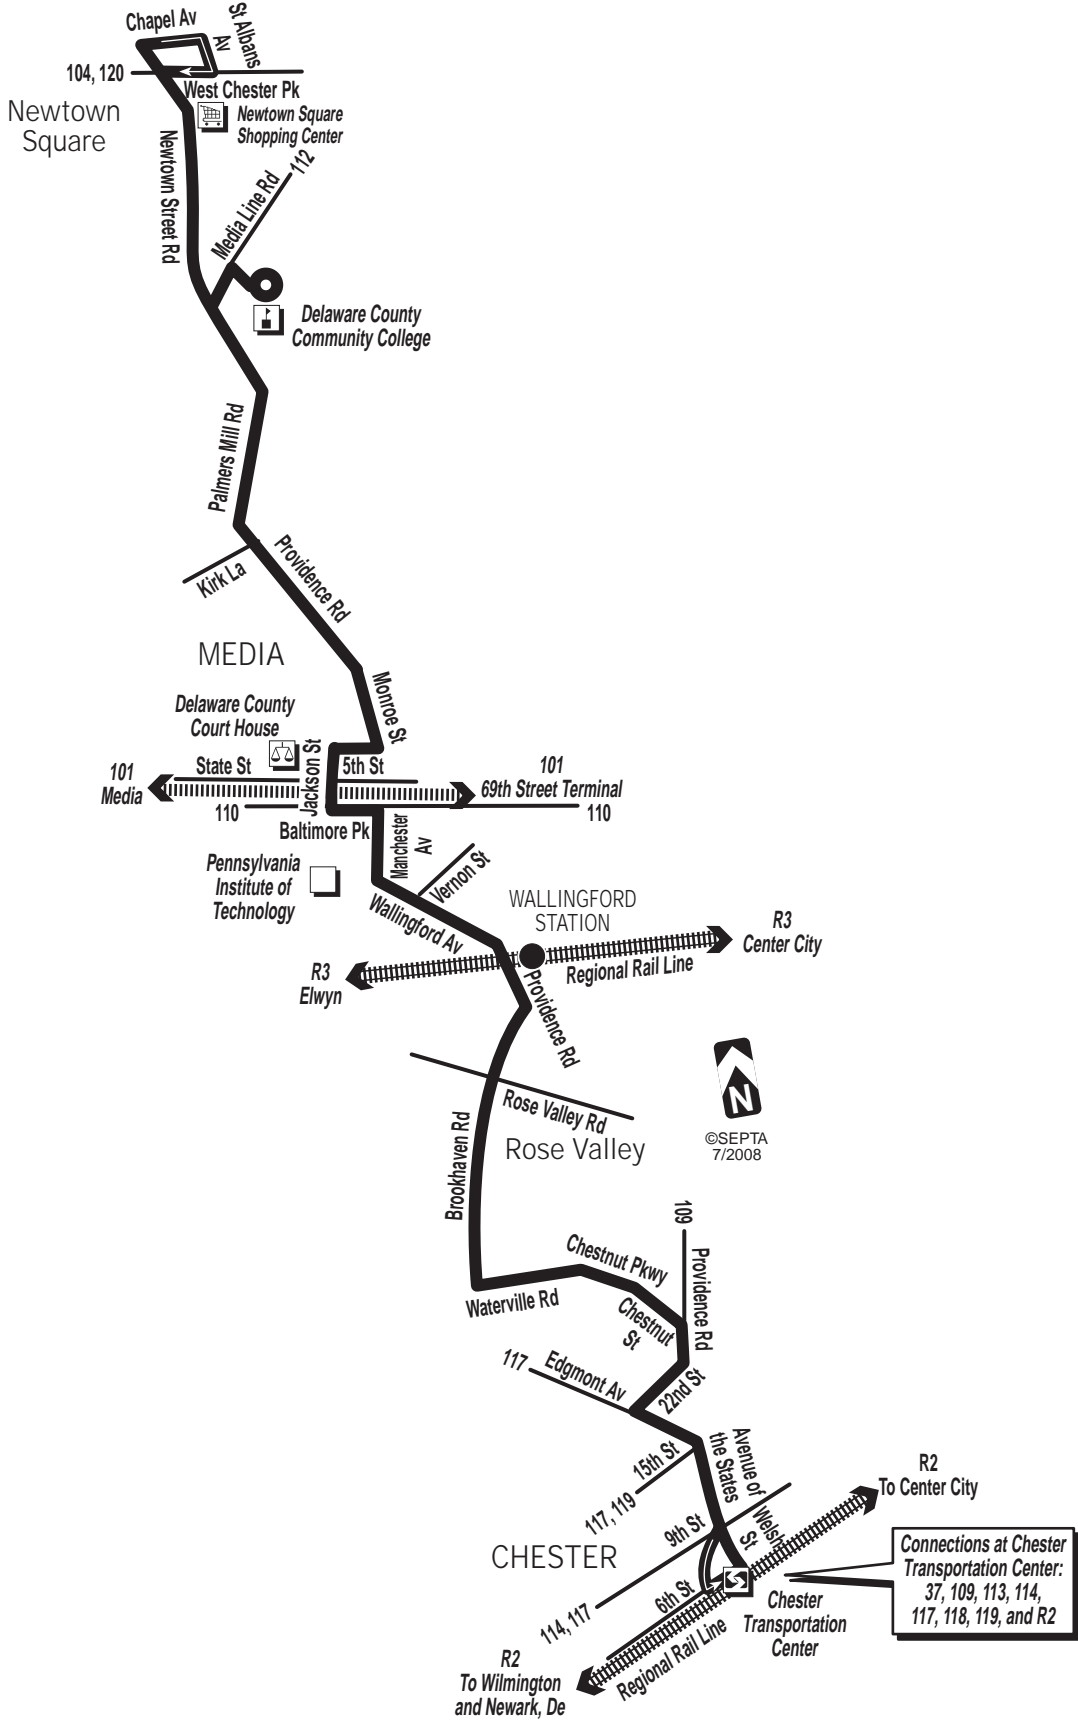

MONDAYS THROUGH FRIDAYS

NORTHBOUND								SOUTHBOUND							
Chester Transportation Center	Edgmont Av and 22nd St (Chester)	Brookhaven and Rose Valley Rds (Wallingford)	Manchester and Wallingford Aves (South Media)	Jackson and State Sts (Media)	Providence Rd and Kirk Lane (Rose Tree)	Delaware County Community College	Chapel Av and Newtown Street Rd (Newtown Square)	Chapel Av and Newtown Street Rd (Newtown Square)	Delaware County Community College	Providence Rd and Kirk Lane (Rose Tree)	Jackson and State Sts (Media)	Manchester and Wallingford Aves (South Media)	Brookhaven and Rose Valley Rds (Wallingford)	Edgmont Av and 22nd St (Chester)	Chester Transportation Center
AM SERVICE								AM SERVICE							
6.00	6.06	6.13	6.17	6.21	6.27	6.34	6.41	6.00	6.06	6.13	6.19	6.23	6.27	6.36	6.42
7.00	7.07	7.15	7.19	7.25	7.31	7.38	7.45	---	---	6.43	6.49	6.53	6.57	7.06	7.13
7.30	7.37	7.46	7.50	7.56	8.02	8.09	8.16	7.00	7.06	7.13	7.19	7.23	7.27	7.36	7.42
8.05	8.12	8.21	8.25	8.31	8.37	8.44	8.51	8.00	8.06	8.13	8.19	8.23	8.27	8.36	8.43
9.00	9.06	9.15	9.19	9.24	9.29	9.35	9.40	9.05	9.12	9.18	9.24	9.29	9.33	9.41	9.48
10.00	10.06	10.15	10.19	10.24	10.29	10.35	10.40	10.05	10.12	10.18	10.24	10.29	10.33	10.41	10.48
11.00	11.06	11.15	11.19	11.24	11.29	11.35	11.40	11.05	11.12	11.18	11.24	11.29	11.33	11.41	11.48
PM SERVICE								PM SERVICE							
12.00	12.06	12.15	12.19	12.24	12.29	12.35	12.40	12.05	12.12	12.18	12.24	12.29	12.33	12.41	12.48
1.00	1.06	1.15	1.19	1.24	1.29	1.35	1.40	1.05	1.12	1.18	1.24	1.29	1.33	1.41	1.48
2.00	2.06	2.15	2.19	2.24	2.29	2.35	2.40	2.05	2.12	2.19	2.25	2.31	2.35	2.44	2.51
3.00	3.06	3.15	3.19	3.24	3.29	3.35	3.40	3.05	3.12	3.19	3.25	3.31	3.35	3.44	3.51
4.00	4.07	4.17	4.21	4.26	4.31	4.37	4.44	4.05	4.14	4.22	4.30	4.37	4.42	4.51	4.59
5.10	5.17	5.27	5.31	5.36	5.41	5.47	5.54	5.05	5.14	5.19	5.29	5.36	5.40	5.48	5.56
6.10	6.16	6.25	6.30	6.35	6.40	6.45	6.50	6.10	6.19	6.26	6.32	6.37	6.43	6.47	6.54

© SEPTA 2008

SATURDAYS

NORTHBOUND								SOUTHBOUND							
Chester Transportation Center	Edgmont Av and 22nd St (Chester)	Brookhaven and Rose Valley Rds (Wallingford)	Manchester and Wallingford Aves (South Media)	Jackson and State Sts (Media)	Providence Rd and Kirk Lane (Rose Tree)	Delaware County Community College	Chapel Av and Newtown Street Rd (Newtown Square)	Chapel Av and Newtown Street Rd (Newtown Square)	Delaware County Community College	Providence Rd and Kirk Lane (Rose Tree)	Jackson and State Sts (Media)	Manchester and Wallingford Aves (South Media)	Brookhaven and Rose Valley Rds (Wallingford)	Edgmont Av and 22nd St (Chester)	Chester Transportation Center
AM SERVICE								AM SERVICE							
6.00	6.04	6.11	6.15	6.19	6.24	6.29	6.33	7.10	7.16	7.21	7.26	7.30	7.33	7.40	7.46
7.00	7.04	7.11	7.15	7.19	7.24	7.29	7.33	8.10	8.16	8.21	8.26	8.30	8.33	8.41	8.47
8.00	8.06	8.14	8.19	8.23	8.27	8.32	8.36	9.10	9.16	9.21	9.26	9.30	9.33	9.41	9.47
9.00	9.06	9.14	9.19	9.23	9.27	9.32	9.36	10.10	10.17	10.23	10.28	10.32	10.36	10.44	10.51
10.00	10.07	10.16	10.20	10.25	10.31	10.36	10.42	11.10	11.17	11.23	11.28	11.32	11.36	11.44	11.51
11.00	11.07	11.16	11.20	11.25	11.31	11.36	11.42	PM SERVICE							
PM SERVICE								12.10	12.17	12.23	12.28	12.32	12.36	12.44	12.51
12.00	12.07	12.16	12.20	12.25	12.31	12.36	12.42	1.10	1.17	1.23	1.28	1.33	1.37	1.45	1.52
1.00	1.05	1.13	1.17	1.22	1.28	1.33	1.39	2.10	2.17	2.23	2.28	2.33	2.37	2.45	2.52
2.00	2.05	2.13	2.17	2.22	2.28	2.33	2.39	3.10	3.17	3.23	3.28	3.33	3.37	3.45	3.52
3.00	3.05	3.13	3.17	3.22	3.28	3.33	3.39	4.10	4.16	4.23	4.28	4.33	4.37	4.44	4.50
4.00	4.05	4.13	4.17	4.21	4.26	4.31	4.37	5.10	5.15	5.21	5.26	5.30	5.34	5.41	5.47
5.00	5.05	5.13	5.17	5.21	5.26	5.31	5.37	6.10	6.15	6.21	6.26	6.30	6.34	6.41	6.47
6.00	6.05	6.12	6.16	6.20	6.25	---	---