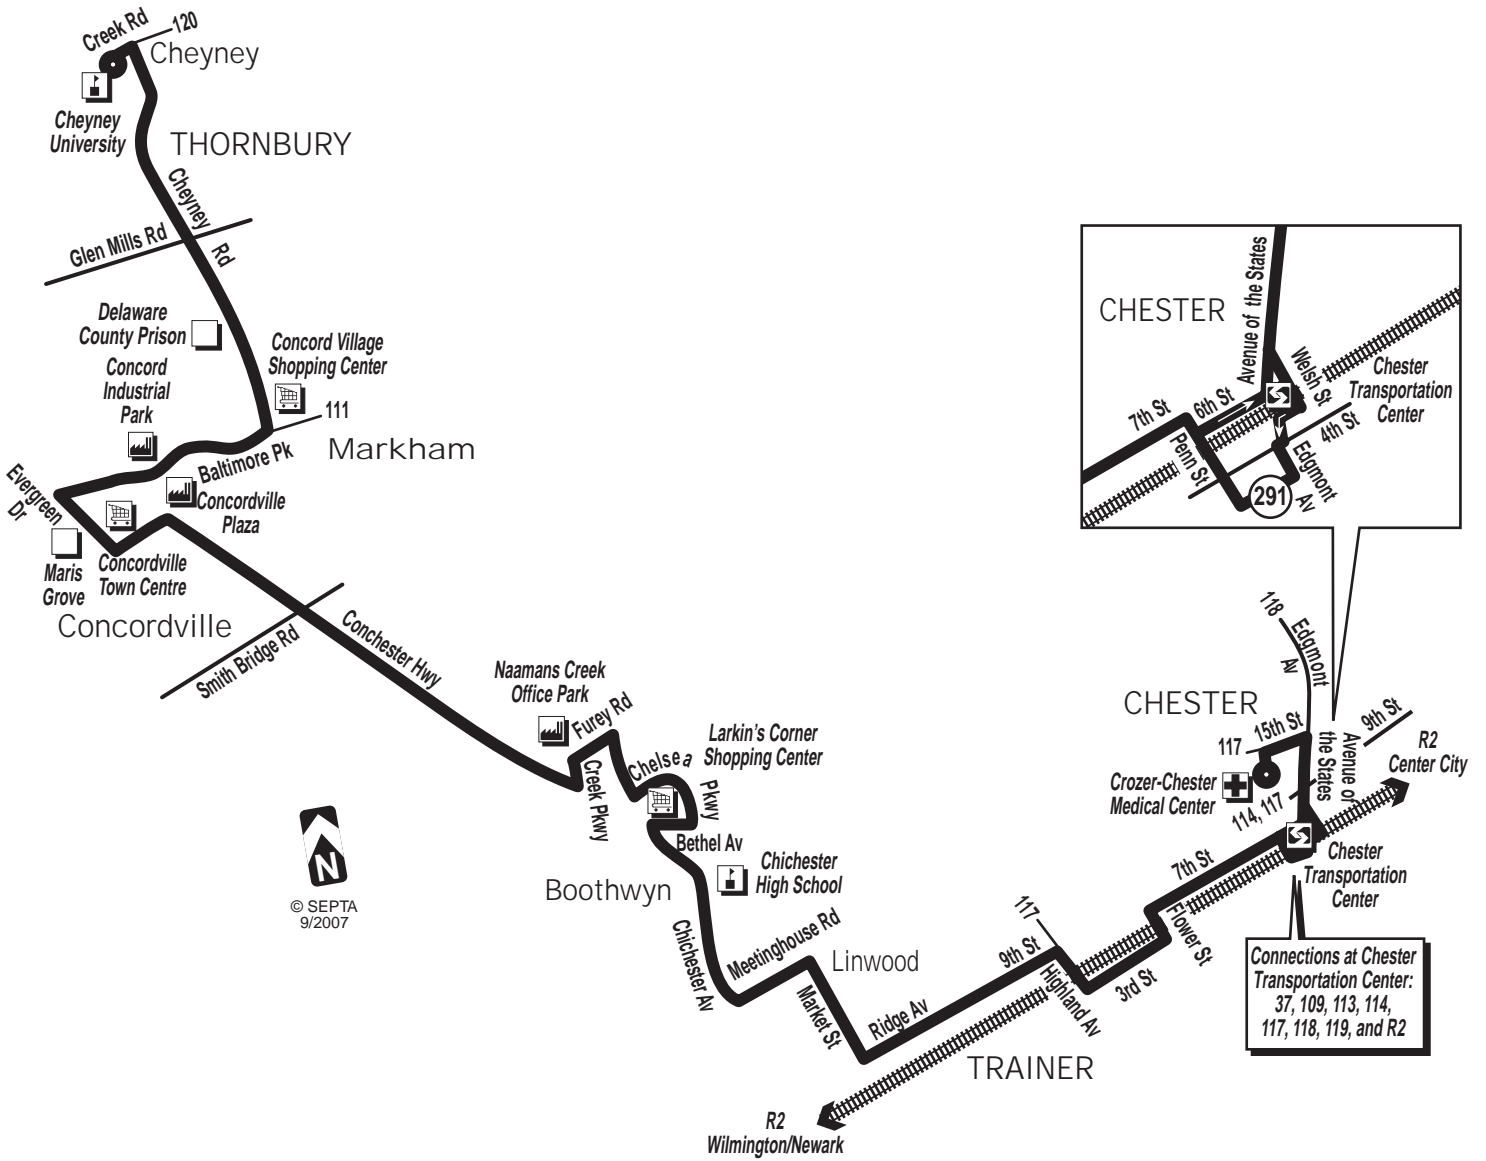

MONDAYS THROUGH FRIDAYS

NORTHBOUND							SOUTHBOUND								
Chester Transportation Center	3rd St and Highland Av (Chester)	9th St and Highland Av (Chester)	Ridge Av and Market St (Linwood)	Larkin's Corner Shopping Center	Concordville Town Centre	Cheyney University	Cheyney University	Concordville Town Centre	Larkin's Corner Shopping Center	Ridge Av and Market St (Linwood)	9th St and Highland Av (Chester)	3rd St and Highland Av (Chester)	Chester Transportation Center	Crozer Chester Medical Center	Chester Transportation Center
AM SERVICE							AM SERVICE								
5.05	5.14	5.16	5.20	5.32	5.42	5.52	---	---	5.25	5.36	5.41	5.43	---	---	5.53
6.05	6.16	6.18	6.23	6.36	6.51	7.01	6.00	6.12	6.22	6.33	6.37	6.39	---	---	6.49
7.15	7.26	7.28	7.33	7.47	7.59	8.13	6.40	6.54	7.04	7.15	7.22	7.24	---	---	7.34
8.15	8.26	8.28	8.33	8.45	8.58	9.09	7.40	7.53	8.03	8.20	8.27	8.29	---	---	8.40
9.15	9.26	9.28	9.33	9.45	9.58	10.10	8.40	8.56	9.07	9.22	9.27	9.29	9.42	9.50	9.57
10.15	10.26	10.28	10.33	10.45	10.57	11.09	9.40	9.52	10.01	10.13	10.18	10.20	10.30	10.38	10.45
11.15	11.27	11.29	11.34	11.46	11.58	12.10	10.40	10.52	11.01	11.13	11.18	11.20	11.30	11.38	11.46
PM SERVICE							PM SERVICE								
12.15	12.27	12.29	12.34	12.46	12.58	1.13	12.40	12.56	1.07	1.20	1.25	1.27	1.38	1.45	1.52
1.15	1.27	1.29	1.34	1.47	2.00	2.13	1.40	1.55	2.06	2.19	2.24	2.26	2.36	2.43	2.53
2.15	2.27	2.29	2.34	2.47	3.00	3.13	2.40	2.54	3.05	3.19	3.24	3.26	---	---	3.36
3.15	3.27	3.29	3.35	3.49	4.00	4.14	3.40	3.54	4.06	4.24	4.30	4.32	---	---	4.43
4.15	4.27	4.29	4.35	4.49	5.01	5.14	4.40	4.56	5.08	5.21	5.26	5.28	---	---	5.41
5.15	5.28	5.30	5.35	5.48	6.00	6.12	5.40	5.54	6.04	6.16	6.21	6.23	6.33	6.39	6.45
6.15	6.27	6.29	6.34	6.47	6.57	7.06	6.30	6.44	6.53	7.04	7.08	7.10	7.18	7.23	7.29
7.15	7.27	7.29	7.34	7.47	7.57	8.06	8.20	8.33	8.42	8.52	8.56	8.58	---	---	9.07
8.30	8.40	8.42	8.46	8.58	---	---	10.35	10.46	10.55	11.05	11.09	11.11	---	---	11.20
9.30	9.40	9.42	9.46	9.58	10.08	10.17									

To **SAVE** Money on Your Commute visit www.thecommuterschoice.com

© SEPTA 2008

SATURDAYS

NORTHBOUND							SOUTHBOUND						
Chester Transportation Center	3rd St and Highland Av (Chester)	9th St and Highland Av (Chester)	Ridge Av and Market St (Linwood)	Larkin's Corner Shopping Center	Concordville Town Centre	Cheyney University	Cheyney University	Concordville Town Centre	Larkin's Corner Shopping Center	Ridge Av and Market St (Linwood)	9th St and Highland Av (Chester)	3rd St and Highland Av (Chester)	Chester Transportation Center
AM SERVICE							AM SERVICE						
6.05	6.14	6.16	6.20	6.30	6.40	6.50	7.10	7.21	7.30	7.41	7.46	7.48	7.58
7.30	7.40	7.42	7.47	7.58	8.08	8.18	8.40	8.51	9.00	9.12	9.17	9.19	9.30
9.00	9.11	9.13	9.18	9.30	9.42	9.54	10.10	10.22	10.33	10.45	10.50	10.52	11.03
10.30	10.41	10.43	10.48	11.00	11.12	11.24	11.40	11.52	12.03	12.15	12.20	12.22	12.33
PM SERVICE							PM SERVICE						
12.00	12.11	12.13	12.18	12.30	12.42	12.54	1.10	1.22	1.33	1.45	1.50	1.52	2.03
1.30	1.41	1.43	1.48	2.00	2.12	2.24	2.40	2.52	3.03	3.15	3.20	3.22	3.33
3.00	3.11	3.13	3.18	3.30	3.42	3.54	4.10	4.23	4.34	4.46	4.51	4.53	5.04
4.30	4.41	4.43	4.48	5.00	5.12	5.24	5.40	5.53	6.04	6.15	6.20	6.22	6.32
6.00	6.10	6.12	6.17	6.29	6.41	6.51	7.10	7.22	7.32	7.43	7.48	7.50	8.00
7.30	7.40	7.42	7.47	7.59	8.11	8.20	8.40	8.50	8.59	9.09	9.13	9.15	9.24
9.35	9.44	9.46	9.50	10.01	10.10	10.19	10.35	10.45	10.54	11.04	11.08	11.10	11.19

SUNDAYS