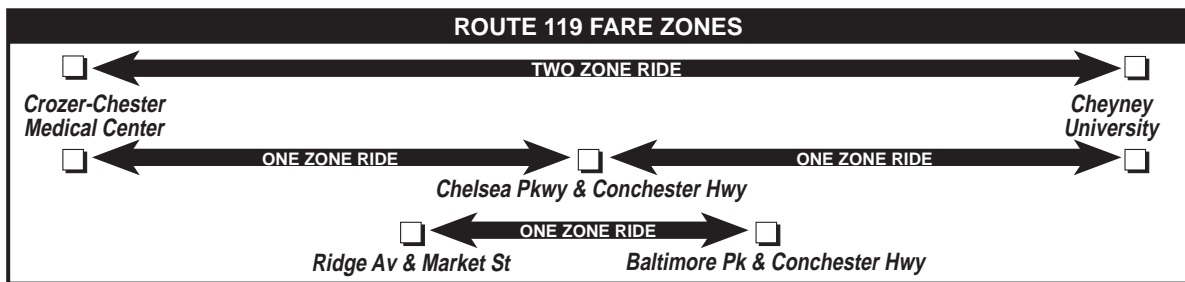

MONDAYS THROUGH FRIDAYS

NORTHBOUND							SOUTHBOUND								
Chester Transportation Center	3rd St and Highland Av (Chester)	9th St and Highland Av (Chester)	Ridge Av and Market St (Linwood)	Larkin's Corner Shopping Center	Concordville Town Centre	Cheyney University	Cheyney University	Concordville Town Centre	Larkin's Corner Shopping Center	Ridge Av and Market St (Linwood)	9th St and Highland Av (Chester)	3rd St and Highland Av (Chester)	Chester Transportation Center	Crozer Chester Medical Center	Chester Transportation Center
AM SERVICE							AM SERVICE								
5.05	5.14	5.16	5.20	5.32	5.42	5.52	---	---	5.25	5.36	5.41	5.43	---	---	5.53
6.05	6.16	6.18	6.23	6.36	6.51	7.01	6.00	6.12	6.22	6.33	6.37	6.39	---	---	6.49
7.15	7.26	7.28	7.33	7.47	7.59	8.13	6.40	6.54	7.04	7.15	7.22	7.24	---	---	7.34
8.15	8.26	8.28	8.33	8.45	8.58	9.09	7.40	7.53	8.03	8.20	8.27	8.29	---	---	8.40
9.15	9.26	9.28	9.33	9.45	9.58	10.10	8.40	8.56	9.07	9.22	9.27	9.29	9.42	9.50	9.57
10.15	10.26	10.28	10.33	10.45	10.57	11.09	9.40	9.52	10.01	10.13	10.18	10.20	10.30	10.38	10.45
11.15	11.27	11.29	11.34	11.46	11.58	12.10	10.40	10.52	11.01	11.13	11.18	11.20	11.30	11.38	11.46
PM SERVICE							PM SERVICE								
12.15	12.27	12.29	12.34	12.46	12.58	1.13	12.40	12.56	1.07	1.20	1.25	1.27	1.38	1.45	1.52
1.15	1.27	1.29	1.34	1.47	2.00	2.13	1.40	1.55	2.06	2.19	2.24	2.26	2.36	2.43	2.53
2.15	2.27	2.29	2.34	2.47	3.00	3.13	2.40	2.54	3.05	3.19	3.24	3.26	---	---	3.36
3.15	3.27	3.29	3.35	3.49	4.00	4.14	3.40	3.54	4.06	4.24	4.30	4.32	---	---	4.43
4.15	4.27	4.29	4.35	4.49	5.01	5.14	4.40	4.56	5.08	5.21	5.26	5.28	---	---	5.41
5.15	5.28	5.30	5.35	5.48	6.00	6.12	5.40	5.54	6.04	6.16	6.21	6.23	6.33	6.39	6.45
6.15	6.27	6.29	6.34	6.47	6.57	7.06	6.30	6.44	6.53	7.04	7.08	7.10	7.18	7.23	7.29
7.15	7.27	7.29	7.34	7.47	7.57	8.06	8.20	8.33	8.42	8.52	8.56	8.58	---	---	9.07
8.30	8.40	8.42	8.46	8.58	---	---	10.35	10.46	10.55	11.05	11.09	11.11	---	---	11.20
9.30	9.40	9.42	9.46	9.58	10.08	10.17									

To **SAVE** Money on Your Commute visit www.thecommuterschoice.com

© SEPTA 2008

SATURDAYS

NORTHBOUND							SOUTHBOUND						
Chester Transportation Center	3rd St and Highland Av (Chester)	9th St and Highland Av (Chester)	Ridge Av and Market St (Linwood)	Larkin's Corner Shopping Center	Concordville Town Centre	Cheyney University	Cheyney University	Concordville Town Centre	Larkin's Corner Shopping Center	Ridge Av and Market St (Linwood)	9th St and Highland Av (Chester)	3rd St and Highland Av (Chester)	Chester Transportation Center
AM SERVICE							AM SERVICE						
6.05	6.14	6.16	6.20	6.30	6.40	6.50	7.10	7.21	7.30	7.41	7.46	7.48	7.58
7.30	7.40	7.42	7.47	7.58	8.08	8.18	8.40	8.51	9.00	9.12	9.17	9.19	9.30
9.00	9.11	9.13	9.18	9.30	9.42	9.54	10.10	10.22	10.33	10.45	10.50	10.52	11.03
10.30	10.41	10.43	10.48	11.00	11.12	11.24	11.40	11.52	12.03	12.15	12.20	12.22	12.33
PM SERVICE							PM SERVICE						
12.00	12.11	12.13	12.18	12.30	12.42	12.54	1.10	1.22	1.33	1.45	1.50	1.52	2.03
1.30	1.41	1.43	1.48	2.00	2.12	2.24	2.40	2.52	3.03	3.15	3.20	3.22	3.33
3.00	3.11	3.13	3.18	3.30	3.42	3.54	4.10	4.23	4.34	4.46	4.51	4.53	5.04
4.30	4.41	4.43	4.48	5.00	5.12	5.24	5.40	5.53	6.04	6.15	6.20	6.22	6.32
6.00	6.10	6.12	6.17	6.29	6.41	6.51	7.10	7.22	7.32	7.43	7.48	7.50	8.00
7.30	7.40	7.42	7.47	7.59	8.11	8.20	8.40	8.50	8.59	9.09	9.13	9.15	9.24
9.35	9.44	9.46	9.50	10.01	10.10	10.19	10.35	10.45	10.54	11.04	11.08	11.10	11.19

SUNDAYS