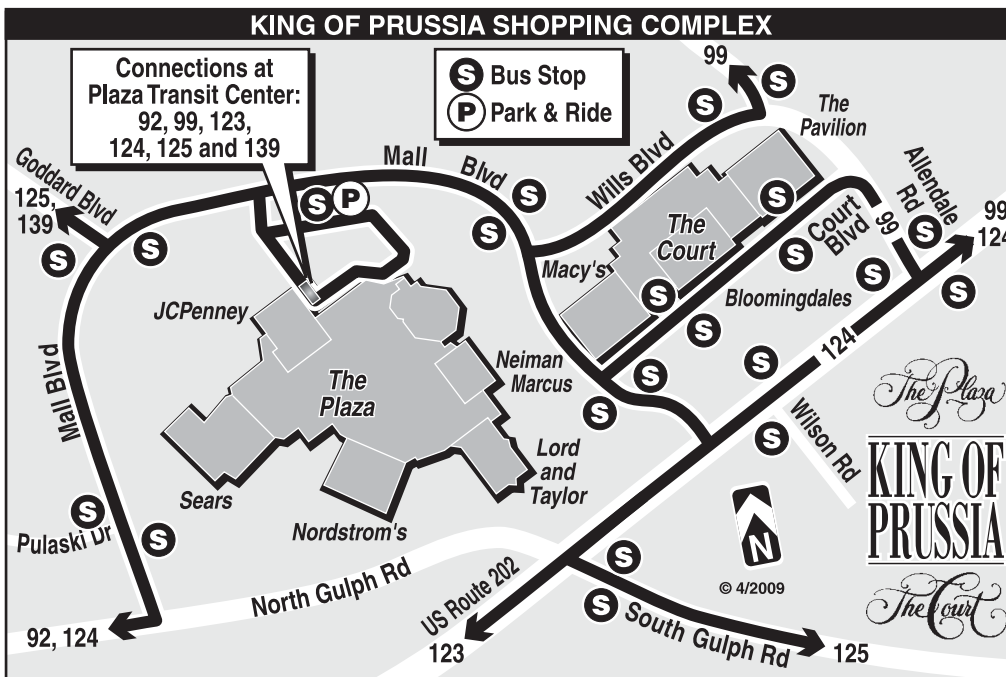

King of Prussia

MONDAYS THROUGH FRIDAYS								
WESTBOUND				EASTBOUND				
69th Street Terminal (West Terminal)	West Chester Pike and Eagle Rd (Manoa)	The Court at King of Prussia (Mall Blvd near Macy's)	King of Prussia Plaza (Transit Center)	King of Prussia Plaza (Transit Center)	The Court at King of Prussia (Mall Blvd near Macy's)	Gulph Mills Route 100 Station	West Chester Pike and Eagle Rd (Manoa)	69th Street Terminal (West Terminal)
AM SERVICE				AM SERVICE				
5.00	5.09	5.26	5.28	9.15	9.19	---	9.40	9.52
5.55	6.04	6.21	6.23	9.50	9.54	---	10.15	10.27
6.25	6.36	6.55	6.57	10.20	10.24	---	10.43	10.55
7.25	7.40	8.03	8.05	10.50	10.54	---	11.13	11.25
8.25	8.41	9.01	9.03	11.20	11.24	---	11.43	11.55
8.55	9.11	9.28	9.30	11.50	11.54	---	12.13	12.25
9.25	9.37	9.54	9.56	PM SERVICE				
9.55	10.07	10.24	10.26	12.20	12.24	---	12.43	12.55
10.25	10.37	10.54	10.56	12.50	12.54	---	1.13	1.25
10.55	11.07	11.24	11.26	1.20	1.24	---	1.43	1.55
11.25	11.37	11.54	11.56	1.50	1.54	---	2.13	2.25
11.55	12.07	12.24	12.26	2.20	2.24	---	2.40	2.52
PM SERVICE				2.50	2.54	---	3.11	3.23
12.25	12.37	12.54	12.56	3.20	3.24	---	3.41	3.53
12.55	1.07	1.24	1.26	3.50	3.53	---	4.16	4.29
1.25	1.37	1.54	1.56	4.20	4.24	---	4.47	5.00
1.55	2.07	2.24	2.26	4.50	4.54	5.04	5.21	5.34
2.25	2.37	2.55	2.57	5.20	5.24	5.34	5.51	6.05
2.55	3.12	3.32	3.34	5.50	5.54	6.03	6.20	6.34
3.25	3.41	4.01	4.03	6.20	6.24	---	6.46	6.58
3.55	4.11	4.31	4.33	6.50	6.53	---	7.15	7.25
4.25	4.41	5.01	5.03	7.20	7.23	---	7.41	7.51
4.55	5.11	5.31	5.33	7.45	7.48	---	8.06	8.16
5.25	5.41	6.01	6.03	8.10	8.13	---	8.31	8.41
5.55	6.11	6.30	6.32	8.40	8.43	---	9.01	9.11
6.25	6.38	6.57	6.59	9.15	9.18	---	9.36	9.46
6.55	7.08	7.26	7.28	9.43	9.46	---	10.04	10.14
7.55	8.07	8.25	8.27	9.45	9.48	---	10.06	10.16
8.25	8.35	8.53	8.55	10.50	10.53	---	11.11	11.21

© SEPTA 2009

SATURDAYS							
WESTBOUND				EASTBOUND			
69th Street Terminal (West Terminal)	West Chester Pike and Eagle Rd (Manoa)	The Court at King of Prussia (Mall Blvd near Macy's)	King of Prussia Plaza (Transit Center)	King of Prussia Plaza (Transit Center)	The Court at King of Prussia (Mall Blvd near Macy's)	West Chester Pike and Eagle Rd (Manoa)	69th Street Terminal (West Terminal)
AM SERVICE				AM SERVICE			
7.50	7.59	8.15	8.17	9.00	9.02	9.18	9.28
8.25	8.36	8.53	8.55	9.30	9.32	9.48	9.58
8.55	9.06	9.23	9.25	10.00	10.02	10.18	10.28
9.25	9.36	9.53	9.55	10.32	10.34	10.50	11.00
9.55	10.06	10.23	10.25	11.04	11.06	11.22	11.32
10.25	10.36	10.55	10.57	11.34	11.36	11.52	12.02
10.55	11.06	11.25	11.27	PM SERVICE			
11.25	11.36	11.55	11.57	12.04	12.06	12.22	12.32
11.55	12.06	12.25	12.27	12.34	12.38	12.57	1.07
PM SERVICE				1.04	1.08	1.27	1.37
12.25	12.36	12.55	12.57	1.34	1.38	1.57	2.07
12.55	1.06	1.25	1.27	2.04	2.08	2.27	2.37
1.25	1.36	1.55	1.57	2.34	2.38	2.57	3.07
1.55	2.06	2.25	2.27	3.04	3.08	3.27	3.37
2.25	2.36	2.55	2.57	3.34	3.39	3.59	4.09
2.55	3.06	3.25	3.27	4.04	4.09	4.29	4.39
3.25	3.36	3.55	3.57	4.34	4.39	4.59	5.09
3.55	4.06	4.25	4.27	5.04	5.09	5.29	5.39
4.25	4.36	4.55	4.57	5.34	5.39	5.59	6.09
4.55	5.06	5.25	5.27	6.04	6.08	6.26	6.36
5.25	5.36	5.55	5.57	6.35	6.39	6.57	7.07
5.55	6.06	6.23	6.25	7.05	7.09	7.27	7.37
6.25	6.35	6.52	6.54	7.35	7.39	7.57	8.07
6.55	7.05	7.22	7.24	8.25	8.29	8.47	8.56
7.40	7.50	8.07	8.09	9.05	9.08	9.26	9.35
8.40	8.50	9.07	9.09	9.35	9.38	9.56	10.05
				9.37	9.40	9.58	10.08
				9.40	9.43	10.01	10.10
				10.50	10.53	11.11	11.20