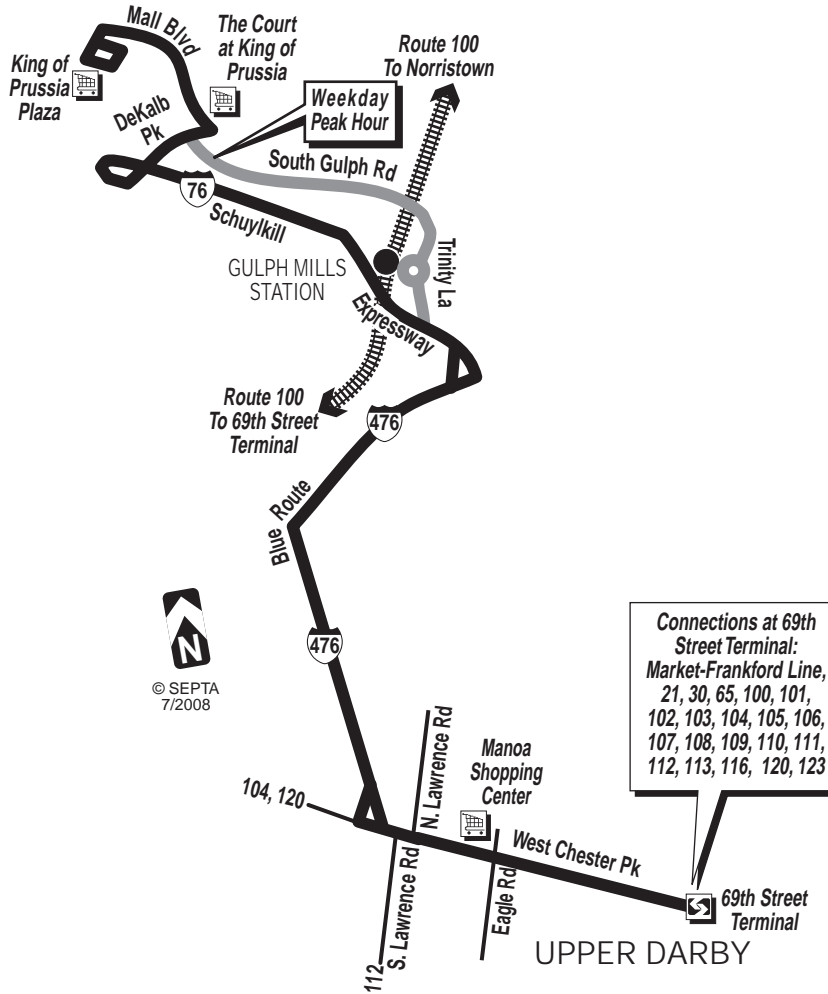

King of Prussia

MONDAYS THROUGH FRIDAYS								
WESTBOUND				EASTBOUND				
69th Street Terminal (West Terminal)	West Chester Pike and Eagle Rd (Manoa)	The Court at King of Prussia (Mall Blvd near Macy's)	King of Prussia Plaza (Transit Center)	King of Prussia Plaza (Transit Center)	The Court at King of Prussia (Mall Blvd near Macy's)	Gulph Mills Route 100 Station	West Chester Pike and Eagle Rd (Manoa)	69th Street Terminal (West Terminal)
AM SERVICE				AM SERVICE				
5.00	5.09	5.26	5.28	9.15	9.19	---	9.40	9.52
5.55	6.04	6.21	6.23	9.50	9.54	---	10.15	10.27
6.25	6.36	6.55	6.57	10.20	10.24	---	10.43	10.55
7.25	7.40	8.03	8.05	10.50	10.54	---	11.13	11.25
8.25	8.41	9.01	9.03	11.20	11.24	---	11.43	11.55
8.55	9.11	9.28	9.30	11.50	11.54	---	12.13	12.25
9.25	9.37	9.54	9.56	PM SERVICE				
9.55	10.07	10.24	10.26	12.20	12.24	---	12.43	12.55
10.25	10.37	10.54	10.56	12.50	12.54	---	1.13	1.25
10.55	11.07	11.24	11.26	1.20	1.24	---	1.43	1.55
11.25	11.37	11.54	11.56	1.50	1.54	---	2.13	2.25
11.55	12.07	12.24	12.26	2.20	2.24	---	2.40	2.52
PM SERVICE				2.50	2.54	---	3.11	3.23
12.25	12.37	12.54	12.56	3.20	3.24	---	3.41	3.53
12.55	1.07	1.24	1.26	3.50	3.53	---	4.16	4.29
1.25	1.37	1.54	1.56	4.20	4.24	---	4.47	5.00
1.55	2.07	2.24	2.26	4.50	4.54	5.04	5.21	5.34
2.25	2.37	2.55	2.57	5.20	5.24	5.34	5.51	6.05
2.55	3.12	3.32	3.34	5.50	5.54	6.03	6.20	6.34
3.25	3.41	4.01	4.03	6.20	6.24	---	6.46	6.58
3.55	4.11	4.31	4.33	6.50	6.53	---	7.15	7.25
4.25	4.41	5.01	5.03	7.20	7.23	---	7.41	7.51
4.55	5.11	5.31	5.33	7.45	7.48	---	8.06	8.16
5.25	5.41	6.01	6.03	8.10	8.13	---	8.31	8.41
5.55	6.11	6.30	6.32	8.40	8.43	---	9.01	9.11
6.25	6.38	6.57	6.59	9.15	9.18	---	9.36	9.46
6.55	7.08	7.26	7.28	9.43	9.46	---	10.04	10.14
7.55	8.07	8.25	8.27	9.45	9.48	---	10.06	10.16
8.25	8.35	8.53	8.55	10.50	10.53	---	11.11	11.21

© SEPTA 2009

SATURDAYS							
WESTBOUND				EASTBOUND			
69th Street Terminal (West Terminal)	West Chester Pike and Eagle Rd (Manoa)	The Court at King of Prussia (Mall Blvd near Macy's)	King of Prussia Plaza (Transit Center)	King of Prussia Plaza (Transit Center)	The Court at King of Prussia (Mall Blvd near Macy's)	West Chester Pike and Eagle Rd (Manoa)	69th Street Terminal (West Terminal)
AM SERVICE				AM SERVICE			
7.50	7.59	8.15	8.17	9.00	9.02	9.18	9.28
8.25	8.36	8.53	8.55	9.30	9.32	9.48	9.58
8.55	9.06	9.23	9.25	10.00	10.02	10.18	10.28
9.25	9.36	9.53	9.55	10.32	10.34	10.50	11.00
9.55	10.06	10.23	10.25	11.04	11.06	11.22	11.32
10.25	10.36	10.55	10.57	11.34	11.36	11.52	12.02
10.55	11.06	11.25	11.27	PM SERVICE			
11.25	11.36	11.55	11.57	12.04	12.06	12.22	12.32
11.55	12.06	12.25	12.27	12.34	12.38	12.57	1.07
PM SERVICE				1.04	1.08	1.27	1.37
12.25	12.36	12.55	12.57	1.34	1.38	1.57	2.07
12.55	1.06	1.25	1.27	2.04	2.08	2.27	2.37
1.25	1.36	1.55	1.57	2.34	2.38	2.57	3.07
1.55	2.06	2.25	2.27	3.04	3.08	3.27	3.37
2.25	2.36	2.55	2.57	3.34	3.39	3.59	4.09
2.55	3.06	3.25	3.27	4.04	4.09	4.29	4.39
3.25	3.36	3.55	3.57	4.34	4.39	4.59	5.09
3.55	4.06	4.25	4.27	5.04	5.09	5.29	5.39
4.25	4.36	4.55	4.57	5.34	5.39	5.59	6.09
4.55	5.06	5.25	5.27	6.04	6.08	6.26	6.36
5.25	5.36	5.55	5.57	6.35	6.39	6.57	7.07
5.55	6.06	6.23	6.25	7.05	7.09	7.27	7.37
6.25	6.35	6.52	6.54	7.35	7.39	7.57	8.07
6.55	7.05	7.22	7.24	8.25	8.29	8.47	8.56
7.40	7.50	8.07	8.09	9.05	9.08	9.26	9.35
8.40	8.50	9.07	9.09	9.35	9.38	9.56	10.05
				9.37	9.40	9.58	10.08
				9.40	9.43	10.01	10.10
				10.50	10.53	11.11	11.20