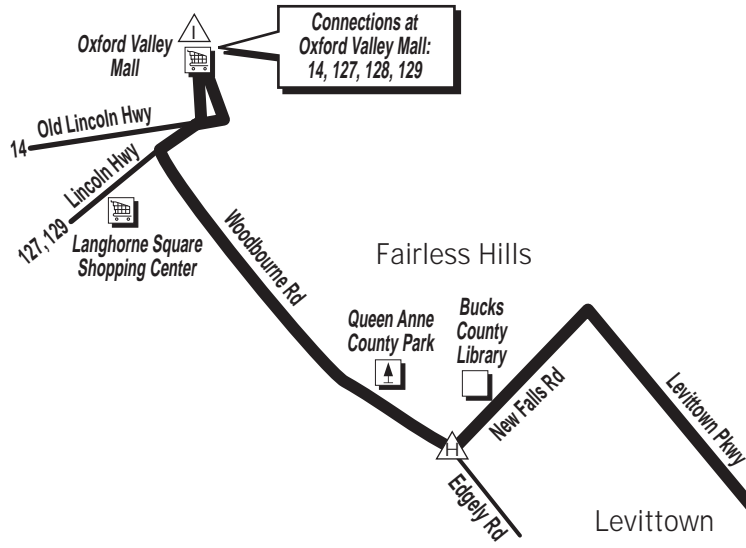

MONDAYS THROUGH FRIDAYS																	
NORTHBOUND									SOUTHBOUND								
A	B	C	D	E	F	G	H	I	I	H	G	F	E	D	C	B	A
Neshaminy Mall (near Boscov's)	Street and Hulmeville Rds (Bensalem)	Bristol Pike and Cedar Av (Croydon)	Bucks County Office Center (Bristol)	Lower Bucks Hospital (Bristol)	Mill and Pond Sts (Bristol)	Kenwood Dr N and Levittown Pkwy	New Falls and Edgley Rd	Oxford Valley Mall	Oxford Valley Mall	New Falls and Edgley Rd	Kenwood Dr N and Levittown Pkwy	Mill and Pond Sts (Bristol)	Lower Bucks Hospital (Bristol)	Bucks County Office Center (Bristol)	Bristol Pike and Cedar Av (Croydon)	Street and Hulmeville Rds (Bensalem)	Neshaminy Mall (near Boscov's)
AM SERVICE									AM SERVICE								
6.00	6.10	6.20	6.34	6.39	6.43	6.58	7.08	7.16	6.30	6.38	6.47	7.03	7.07	7.12	7.26	7.36	7.47
7.00	7.10	7.20	7.34	7.40	7.44	7.57	8.06	8.16	7.30	7.38	7.47	8.03	8.07	8.12	8.26	8.36	8.46
8.05	8.15	8.26	8.40	8.46	8.50	9.03	9.13	9.21	8.30	8.37	8.45	9.01	9.05	9.10	9.25	9.37	9.47
9.05	9.15	9.26	9.39	9.45	9.49	10.04	10.11	10.19	10.00	10.07	10.15	10.31	10.35	10.40	10.55	11.07	11.17
10.05	10.15	10.26	10.39	10.45	10.49	11.04	11.11	11.19	11.30	11.38	11.46	12.02	12.07	12.11	12.25	12.36	12.44
PM SERVICE									PM SERVICE								
11.35	11.45	11.57	12.10	12.16	12.20	12.35	12.43	12.52	1.05	1.13	1.21	1.37	1.42	1.46	2.00	2.11	2.19
1.05	1.15	1.27	1.40	1.46	1.50	2.05	2.13	2.22	2.35	2.43	2.51	3.05	3.10	3.16	3.30	3.42	3.58
2.35	2.46	2.58	3.11	3.17	3.21	3.34	3.45	3.54	3.35	3.44	3.53	4.10	4.15	4.20	4.33	4.46	5.02
4.10	4.22	4.33	4.51	4.57	5.02	5.16	5.26	5.33	4.35	4.44	4.51	5.07	5.11	5.15	5.30	5.40	5.50
5.20	5.32	5.44	6.00	6.06	6.11	6.25	6.35	6.42	5.45	5.58	6.06	6.20	6.24	6.30	6.43	6.54	7.05
									6.55	7.02	7.09	7.21	7.25	7.30	7.43	7.54	8.05

© SEPTA 2009

SATURDAYS																	
NORTHBOUND									SOUTHBOUND								
A	B	C	D	E	F	G	H	I	I	H	G	F	E	D	C	B	A
Neshaminy Mall (near Boscov's)	Street and Hulmeville Rds (Bensalem)	Bristol Pike and Cedar Av (Croydon)	Bucks County Office Center (Bristol)	Lower Bucks Hospital (Bristol)	Mill and Pond Sts (Bristol)	Kenwood Dr N and Levittown Pkwy	New Falls and Edgley Rd	Oxford Valley Mall	Oxford Valley Mall	New Falls and Edgley Rd	Kenwood Dr N and Levittown Pkwy	Mill and Pond Sts (Bristol)	Lower Bucks Hospital (Bristol)	Bucks County Office Center (Bristol)	Bristol Pike and Cedar Av (Croydon)	Street and Hulmeville Rds (Bensalem)	Neshaminy Mall (near Boscov's)
AM SERVICE									AM SERVICE								
6.30	6.40	6.47	7.00	7.05	7.09	7.24	7.32	7.41	8.00	8.08	8.15	8.30	8.33	8.37	8.51	8.59	9.09
8.00	8.10	8.17	8.30	8.35	8.39	8.54	9.02	9.11	9.30	9.38	9.45	10.00	10.03	10.08	10.23	10.31	10.41
9.30	9.39	9.47	10.00	10.05	10.09	10.24	10.33	10.42	11.00	11.08	11.15	11.30	11.33	11.38	11.53	12.01	12.11
11.00	11.09	11.17	11.30	11.35	11.39	11.54	12.03	12.12	PM SERVICE								
12.30	12.39	12.48	1.01	1.07	1.11	1.26	1.35	1.44	12.30	12.38	12.45	1.00	1.03	1.08	1.23	1.32	1.42
2.00	2.09	2.18	2.31	2.37	2.41	2.56	3.05	3.14	2.00	2.08	2.15	2.30	2.33	2.38	2.53	3.02	3.12
3.30	3.39	3.48	4.02	4.08	4.12	4.27	4.35	4.44	3.30	3.38	3.45	4.00	4.03	4.07	4.22	4.31	4.41
5.10	5.19	5.28	5.42	5.48	5.52	6.07	6.15	6.24	5.05	5.13	5.20	5.35	5.38	5.42	5.57	6.06	6.16
									6.40	6.48	6.55	7.10	7.13	7.17	7.32	7.40	7.50

Route 128 does not operate on Sundays or on New Year's, Memorial, Independence, Labor, Thanksgiving and Christmas days.

Subject To Change