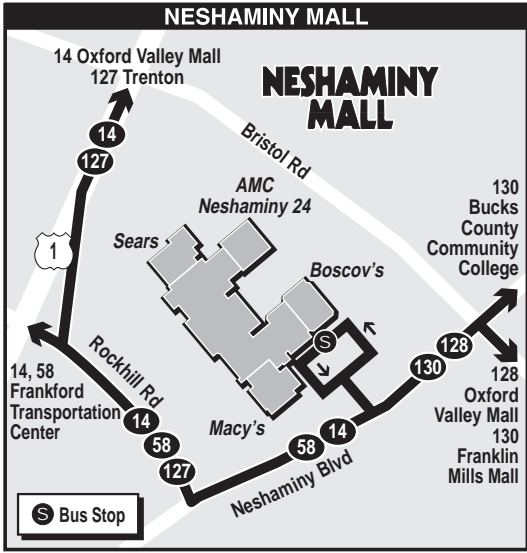

MONDAYS THROUGH FRIDAYS																	
NORTHBOUND									SOUTHBOUND								
A	B	C	D	E	F	G	H	I	I	H	G	F	E	D	C	B	A
Neshaminy Mall (near Boscov's)	Street and Hulmeville Rds (Bensalem)	Bristol Pike and Cedar Av (Croydon)	Bucks County Office Center (Bristol)	Lower Bucks Hospital (Bristol)	Mill and Pond Sts (Bristol)	Kenwood Dr N and Levittown Pkwy	New Falls and Edgley Rd	Oxford Valley Mall	Oxford Valley Mall	New Falls and Edgley Rd	Kenwood Dr N and Levittown Pkwy	Mill and Pond Sts (Bristol)	Lower Bucks Hospital (Bristol)	Bucks County Office Center (Bristol)	Bristol Pike and Cedar Av (Croydon)	Street and Hulmeville Rds (Bensalem)	Neshaminy Mall (near Boscov's)
AM SERVICE									AM SERVICE								
6.00	6.10	6.20	6.34	6.39	6.43	6.58	7.08	7.16	6.30	6.38	6.47	7.03	7.07	7.12	7.26	7.36	7.47
7.00	7.10	7.20	7.34	7.40	7.44	7.57	8.06	8.16	7.30	7.38	7.47	8.03	8.07	8.12	8.26	8.36	8.46
8.05	8.15	8.26	8.40	8.46	8.50	9.03	9.13	9.21	8.30	8.37	8.45	9.01	9.05	9.10	9.25	9.37	9.47
9.05	9.15	9.26	9.39	9.45	9.49	10.04	10.11	10.19	10.00	10.07	10.15	10.31	10.35	10.40	10.55	11.07	11.17
10.05	10.15	10.26	10.39	10.45	10.49	11.04	11.11	11.19	11.30	11.38	11.46	12.02	12.07	12.11	12.25	12.36	12.44
PM SERVICE									PM SERVICE								
11.35	11.45	11.57	12.10	12.16	12.20	12.35	12.43	12.52	1.05	1.13	1.21	1.37	1.42	1.46	2.00	2.11	2.19
1.05	1.15	1.27	1.40	1.46	1.50	2.05	2.13	2.22	2.35	2.43	2.51	3.05	3.10	3.16	3.30	3.42	3.58
2.35	2.46	2.58	3.11	3.17	3.21	3.34	3.45	3.54	3.35	3.44	3.53	4.10	4.15	4.20	4.33	4.46	5.02
4.10	4.22	4.33	4.51	4.57	5.02	5.16	5.26	5.33	4.35	4.44	4.51	5.07	5.11	5.15	5.30	5.40	5.50
5.20	5.32	5.44	6.00	6.06	6.11	6.25	6.35	6.42	5.45	5.58	6.06	6.20	6.24	6.30	6.43	6.54	7.05
									6.55	7.02	7.09	7.21	7.25	7.30	7.43	7.54	8.05

© SEPTA 2009

SATURDAYS																	
NORTHBOUND									SOUTHBOUND								
A	B	C	D	E	F	G	H	I	I	H	G	F	E	D	C	B	A
Neshaminy Mall (near Boscov's)	Street and Hulmeville Rds (Bensalem)	Bristol Pike and Cedar Av (Croydon)	Bucks County Office Center (Bristol)	Lower Bucks Hospital (Bristol)	Mill and Pond Sts (Bristol)	Kenwood Dr N and Levittown Pkwy	New Falls and Edgley Rd	Oxford Valley Mall	Oxford Valley Mall	New Falls and Edgley Rd	Kenwood Dr N and Levittown Pkwy	Mill and Pond Sts (Bristol)	Lower Bucks Hospital (Bristol)	Bucks County Office Center (Bristol)	Bristol Pike and Cedar Av (Croydon)	Street and Hulmeville Rds (Bensalem)	Neshaminy Mall (near Boscov's)
AM SERVICE									AM SERVICE								
6.30	6.40	6.47	7.00	7.05	7.09	7.24	7.32	7.41	8.00	8.08	8.15	8.30	8.33	8.37	8.51	8.59	9.09
8.00	8.10	8.17	8.30	8.35	8.39	8.54	9.02	9.11	9.30	9.38	9.45	10.00	10.03	10.08	10.23	10.31	10.41
9.30	9.39	9.47	10.00	10.05	10.09	10.24	10.33	10.42	11.00	11.08	11.15	11.30	11.33	11.38	11.53	12.01	12.11
11.00	11.09	11.17	11.30	11.35	11.39	11.54	12.03	12.12	PM SERVICE								
12.30	12.39	12.48	1.01	1.07	1.11	1.26	1.35	1.44	12.30	12.38	12.45	1.00	1.03	1.08	1.23	1.32	1.42
2.00	2.09	2.18	2.31	2.37	2.41	2.56	3.05	3.14	2.00	2.08	2.15	2.30	2.33	2.38	2.53	3.02	3.12
3.30	3.39	3.48	4.02	4.08	4.12	4.27	4.35	4.44	3.30	3.38	3.45	4.00	4.03	4.07	4.22	4.31	4.41
5.10	5.19	5.28	5.42	5.48	5.52	6.07	6.15	6.24	5.05	5.13	5.20	5.35	5.38	5.42	5.57	6.06	6.16
									6.40	6.48	6.55	7.10	7.13	7.17	7.32	7.40	7.50

Route 128 does not operate on Sundays or on New Year's, Memorial, Independence, Labor, Thanksgiving and Christmas days.

Subject To Change