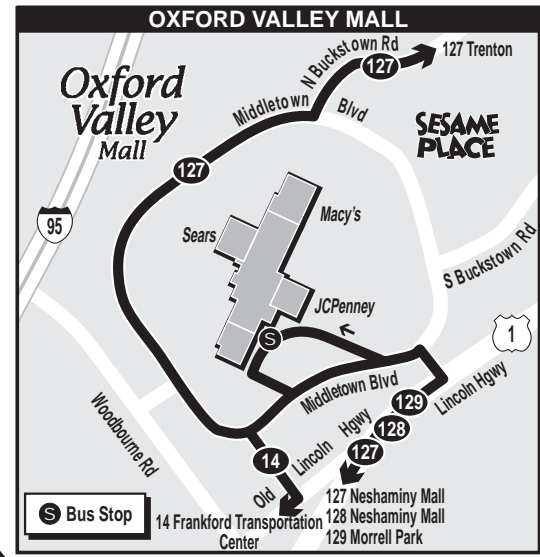

MONDAYS THROUGH FRIDAYS																	
NORTHBOUND									SOUTHBOUND								
A	B	C	D	E	F	G	H	I	I	H	G	F	E	D	C	B	A
Neshaminy Mall (near Boscov's)	Street and Hulmeville Rds (Bensalem)	Bristol Pike and Cedar Av (Croydon)	Bucks County Office Center (Bristol)	Lower Bucks Hospital (Bristol)	Mill and Pond Sts (Bristol)	Kenwood Dr N and Levittown Pkwy	New Falls and Edgley Rd	Oxford Valley Mall	Oxford Valley Mall	New Falls and Edgley Rd	Kenwood Dr N and Levittown Pkwy	Mill and Pond Sts (Bristol)	Lower Bucks Hospital (Bristol)	Bucks County Office Center (Bristol)	Bristol Pike and Cedar Av (Croydon)	Street and Hulmeville Rds (Bensalem)	Neshaminy Mall (near Boscov's)
AM SERVICE									AM SERVICE								
6.00	6.10	6.20	6.34	6.39	6.43	6.58	7.08	7.16	6.30	6.38	6.47	7.03	7.07	7.12	7.26	7.36	7.47
7.00	7.10	7.20	7.34	7.40	7.44	7.57	8.06	8.16	7.30	7.38	7.47	8.03	8.07	8.12	8.26	8.36	8.46
8.05	8.15	8.26	8.40	8.46	8.50	9.03	9.13	9.21	8.30	8.37	8.45	9.01	9.05	9.10	9.25	9.37	9.47
9.05	9.15	9.26	9.39	9.45	9.49	10.04	10.11	10.19	10.00	10.07	10.15	10.31	10.35	10.40	10.55	11.07	11.17
10.05	10.15	10.26	10.39	10.45	10.49	11.04	11.11	11.19	11.30	11.38	11.46	12.02	12.07	12.11	12.25	12.36	12.44
PM SERVICE									PM SERVICE								
11.35	11.45	11.57	12.10	12.16	12.20	12.35	12.43	12.52	1.05	1.13	1.21	1.37	1.42	1.46	2.00	2.11	2.19
1.05	1.15	1.27	1.40	1.46	1.50	2.05	2.13	2.22	2.35	2.43	2.51	3.05	3.10	3.16	3.30	3.42	3.58
2.35	2.46	2.58	3.11	3.17	3.21	3.34	3.45	3.54	3.35	3.44	3.53	4.10	4.15	4.20	4.33	4.46	5.02
4.10	4.22	4.33	4.51	4.57	5.02	5.16	5.26	5.33	4.35	4.44	4.51	5.07	5.11	5.15	5.30	5.40	5.50
5.20	5.32	5.44	6.00	6.06	6.11	6.25	6.35	6.42	5.45	5.58	6.06	6.20	6.24	6.30	6.43	6.54	7.05
									6.55	7.02	7.09	7.21	7.25	7.30	7.43	7.54	8.05

© SEPTA 2009

SATURDAYS																	
NORTHBOUND									SOUTHBOUND								
A	B	C	D	E	F	G	H	I	I	H	G	F	E	D	C	B	A
Neshaminy Mall (near Boscov's)	Street and Hulmeville Rds (Bensalem)	Bristol Pike and Cedar Av (Croydon)	Bucks County Office Center (Bristol)	Lower Bucks Hospital (Bristol)	Mill and Pond Sts (Bristol)	Kenwood Dr N and Levittown Pkwy	New Falls and Edgley Rd	Oxford Valley Mall	Oxford Valley Mall	New Falls and Edgley Rd	Kenwood Dr N and Levittown Pkwy	Mill and Pond Sts (Bristol)	Lower Bucks Hospital (Bristol)	Bucks County Office Center (Bristol)	Bristol Pike and Cedar Av (Croydon)	Street and Hulmeville Rds (Bensalem)	Neshaminy Mall (near Boscov's)
AM SERVICE									AM SERVICE								
6.30	6.40	6.47	7.00	7.05	7.09	7.24	7.32	7.41	8.00	8.08	8.15	8.30	8.33	8.37	8.51	8.59	9.09
8.00	8.10	8.17	8.30	8.35	8.39	8.54	9.02	9.11	9.30	9.38	9.45	10.00	10.03	10.08	10.23	10.31	10.41
9.30	9.39	9.47	10.00	10.05	10.09	10.24	10.33	10.42	11.00	11.08	11.15	11.30	11.33	11.38	11.53	12.01	12.11
11.00	11.09	11.17	11.30	11.35	11.39	11.54	12.03	12.12	PM SERVICE								
12.30	12.39	12.48	1.01	1.07	1.11	1.26	1.35	1.44	12.30	12.38	12.45	1.00	1.03	1.08	1.23	1.32	1.42
2.00	2.09	2.18	2.31	2.37	2.41	2.56	3.05	3.14	2.00	2.08	2.15	2.30	2.33	2.38	2.53	3.02	3.12
3.30	3.39	3.48	4.02	4.08	4.12	4.27	4.35	4.44	3.30	3.38	3.45	4.00	4.03	4.07	4.22	4.31	4.41
5.10	5.19	5.28	5.42	5.48	5.52	6.07	6.15	6.24	5.05	5.13	5.20	5.35	5.38	5.42	5.57	6.06	6.16
									6.40	6.48	6.55	7.10	7.13	7.17	7.32	7.40	7.50

Route 128 does not operate on Sundays or on New Year's, Memorial, Independence, Labor, Thanksgiving and Christmas days.

Subject To Change