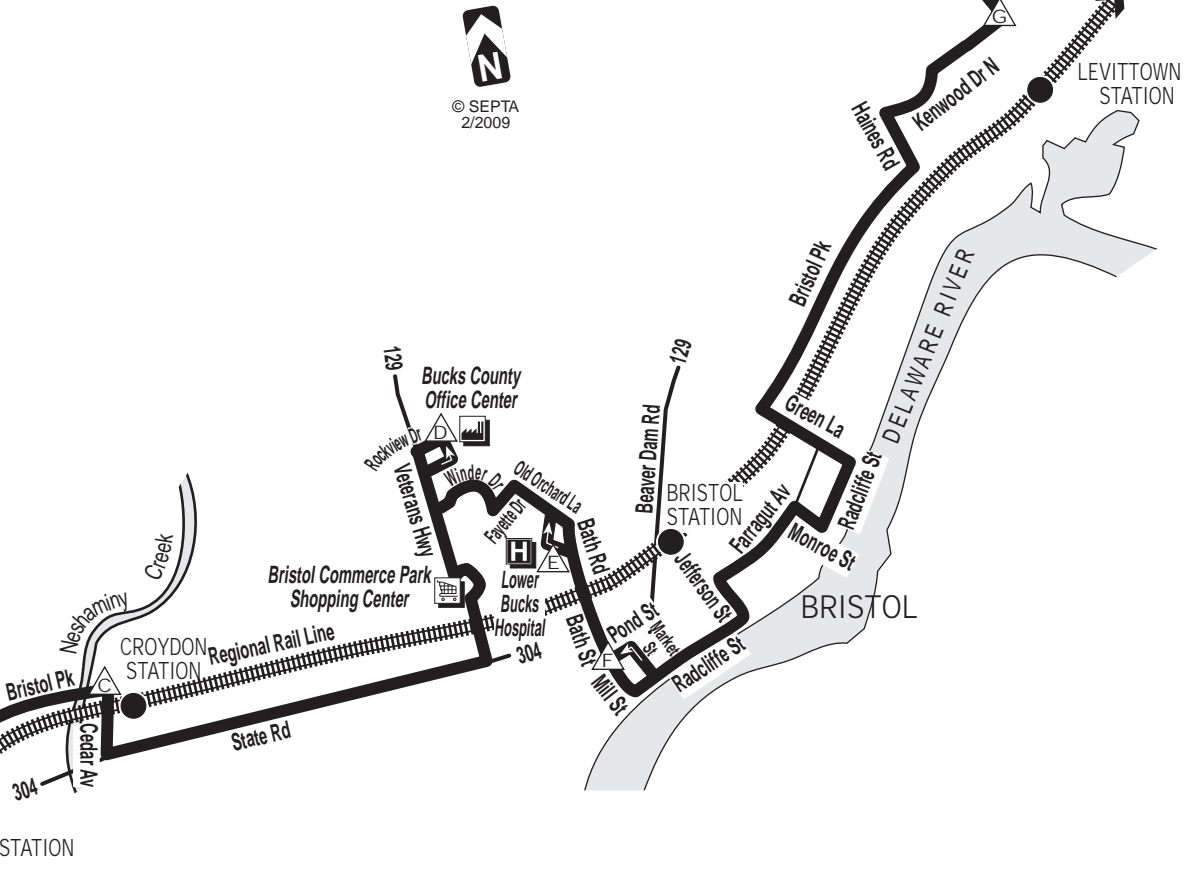

MONDAYS THROUGH FRIDAYS																	
NORTHBOUND									SOUTHBOUND								
A	B	C	D	E	F	G	H	I	I	H	G	F	E	D	C	B	A
Neshaminy Mall (near Boscov's)	Street and Hulmeville Rds (Bensalem)	Bristol Pike and Cedar Av (Croydon)	Bucks County Office Center (Bristol)	Lower Bucks Hospital (Bristol)	Mill and Pond Sts (Bristol)	Kenwood Dr N and Levittown Pkwy	New Falls and Edgley Rd	Oxford Valley Mall	Oxford Valley Mall	New Falls and Edgley Rd	Kenwood Dr N and Levittown Pkwy	Mill and Pond Sts (Bristol)	Lower Bucks Hospital (Bristol)	Bucks County Office Center (Bristol)	Bristol Pike and Cedar Av (Croydon)	Street and Hulmeville Rds (Bensalem)	Neshaminy Mall (near Boscov's)
AM SERVICE									AM SERVICE								
6.00	6.10	6.20	6.34	6.39	6.43	6.58	7.08	7.16	6.30	6.38	6.47	7.03	7.07	7.12	7.26	7.36	7.47
7.00	7.10	7.20	7.34	7.40	7.44	7.57	8.06	8.16	7.30	7.38	7.47	8.03	8.07	8.12	8.26	8.36	8.46
8.05	8.15	8.26	8.40	8.46	8.50	9.03	9.13	9.21	8.30	8.37	8.45	9.01	9.05	9.10	9.25	9.37	9.47
9.05	9.15	9.26	9.39	9.45	9.49	10.04	10.11	10.19	10.00	10.07	10.15	10.31	10.35	10.40	10.55	11.07	11.17
10.05	10.15	10.26	10.39	10.45	10.49	11.04	11.11	11.19	11.30	11.38	11.46	12.02	12.07	12.11	12.25	12.36	12.44
PM SERVICE									PM SERVICE								
11.35	11.45	11.57	12.10	12.16	12.20	12.35	12.43	12.52	1.05	1.13	1.21	1.37	1.42	1.46	2.00	2.11	2.19
1.05	1.15	1.27	1.40	1.46	1.50	2.05	2.13	2.22	2.35	2.43	2.51	3.05	3.10	3.16	3.30	3.42	3.58
2.35	2.46	2.58	3.11	3.17	3.21	3.34	3.45	3.54	3.35	3.44	3.53	4.10	4.15	4.20	4.33	4.46	5.02
4.10	4.22	4.33	4.51	4.57	5.02	5.16	5.26	5.33	4.35	4.44	4.51	5.07	5.11	5.15	5.30	5.40	5.50
5.20	5.32	5.44	6.00	6.06	6.11	6.25	6.35	6.42	5.45	5.58	6.06	6.20	6.24	6.30	6.43	6.54	7.05
									6.55	7.02	7.09	7.21	7.25	7.30	7.43	7.54	8.05

© SEPTA 2009

SATURDAYS																	
NORTHBOUND									SOUTHBOUND								
A	B	C	D	E	F	G	H	I	I	H	G	F	E	D	C	B	A
Neshaminy Mall (near Boscov's)	Street and Hulmeville Rds (Bensalem)	Bristol Pike and Cedar Av (Croydon)	Bucks County Office Center (Bristol)	Lower Bucks Hospital (Bristol)	Mill and Pond Sts (Bristol)	Kenwood Dr N and Levittown Pkwy	New Falls and Edgley Rd	Oxford Valley Mall	Oxford Valley Mall	New Falls and Edgley Rd	Kenwood Dr N and Levittown Pkwy	Mill and Pond Sts (Bristol)	Lower Bucks Hospital (Bristol)	Bucks County Office Center (Bristol)	Bristol Pike and Cedar Av (Croydon)	Street and Hulmeville Rds (Bensalem)	Neshaminy Mall (near Boscov's)
AM SERVICE									AM SERVICE								
6.30	6.40	6.47	7.00	7.05	7.09	7.24	7.32	7.41	8.00	8.08	8.15	8.30	8.33	8.37	8.51	8.59	9.09
8.00	8.10	8.17	8.30	8.35	8.39	8.54	9.02	9.11	9.30	9.38	9.45	10.00	10.03	10.08	10.23	10.31	10.41
9.30	9.39	9.47	10.00	10.05	10.09	10.24	10.33	10.42	11.00	11.08	11.15	11.30	11.33	11.38	11.53	12.01	12.11
11.00	11.09	11.17	11.30	11.35	11.39	11.54	12.03	12.12	PM SERVICE								
12.30	12.39	12.48	1.01	1.07	1.11	1.26	1.35	1.44	12.30	12.38	12.45	1.00	1.03	1.08	1.23	1.32	1.42
2.00	2.09	2.18	2.31	2.37	2.41	2.56	3.05	3.14	2.00	2.08	2.15	2.30	2.33	2.38	2.53	3.02	3.12
3.30	3.39	3.48	4.02	4.08	4.12	4.27	4.35	4.44	3.30	3.38	3.45	4.00	4.03	4.07	4.22	4.31	4.41
5.10	5.19	5.28	5.42	5.48	5.52	6.07	6.15	6.24	5.05	5.13	5.20	5.35	5.38	5.42	5.57	6.06	6.16
									6.40	6.48	6.55	7.10	7.13	7.17	7.32	7.40	7.50

Route 128 does not operate on Sundays or on New Year's, Memorial, Independence, Labor, Thanksgiving and Christmas days.

Subject To Change