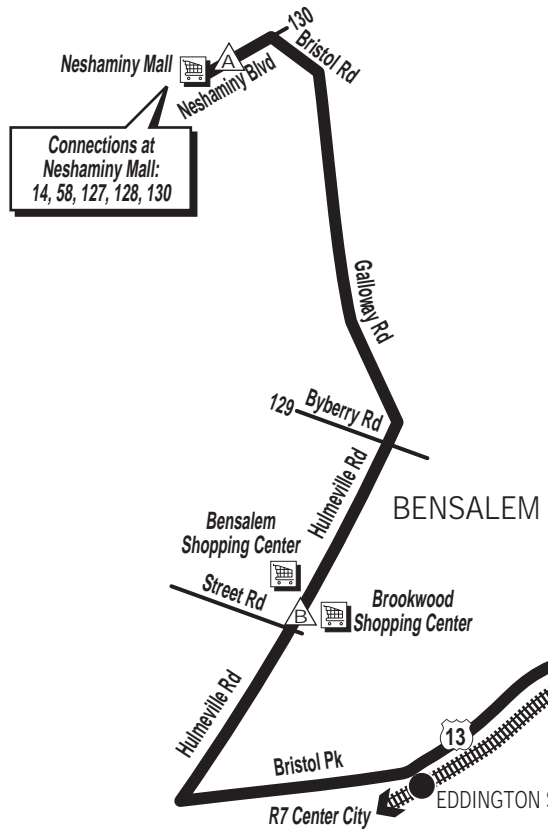

MONDAYS THROUGH FRIDAYS																	
NORTHBOUND									SOUTHBOUND								
A	B	C	D	E	F	G	H	I	I	H	G	F	E	D	C	B	A
Neshaminy Mall (near Boscov's)	Street and Hulmeville Rds (Bensalem)	Bristol Pike and Cedar Av (Croydon)	Bucks County Office Center (Bristol)	Lower Bucks Hospital (Bristol)	Mill and Pond Sts (Bristol)	Kenwood Dr N and Levittown Pkwy	New Falls and Edgley Rd	Oxford Valley Mall	Oxford Valley Mall	New Falls and Edgley Rd	Kenwood Dr N and Levittown Pkwy	Mill and Pond Sts (Bristol)	Lower Bucks Hospital (Bristol)	Bucks County Office Center (Bristol)	Bristol Pike and Cedar Av (Croydon)	Street and Hulmeville Rds (Bensalem)	Neshaminy Mall (near Boscov's)
AM SERVICE									AM SERVICE								
6.00	6.10	6.20	6.34	6.39	6.43	6.58	7.08	7.16	6.30	6.38	6.47	7.03	7.07	7.12	7.26	7.36	7.47
7.00	7.10	7.20	7.34	7.40	7.44	7.57	8.06	8.16	7.30	7.38	7.47	8.03	8.07	8.12	8.26	8.36	8.46
8.05	8.15	8.26	8.40	8.46	8.50	9.03	9.13	9.21	8.30	8.37	8.45	9.01	9.05	9.10	9.25	9.37	9.47
9.05	9.15	9.26	9.39	9.45	9.49	10.04	10.11	10.19	10.00	10.07	10.15	10.31	10.35	10.40	10.55	11.07	11.17
10.05	10.15	10.26	10.39	10.45	10.49	11.04	11.11	11.19	11.30	11.38	11.46	12.02	12.07	12.11	12.25	12.36	12.44
PM SERVICE									PM SERVICE								
11.35	11.45	11.57	12.10	12.16	12.20	12.35	12.43	12.52	1.05	1.13	1.21	1.37	1.42	1.46	2.00	2.11	2.19
1.05	1.15	1.27	1.40	1.46	1.50	2.05	2.13	2.22	2.35	2.43	2.51	3.05	3.10	3.16	3.30	3.42	3.58
2.35	2.46	2.58	3.11	3.17	3.21	3.34	3.45	3.54	3.35	3.44	3.53	4.10	4.15	4.20	4.33	4.46	5.02
4.10	4.22	4.33	4.51	4.57	5.02	5.16	5.26	5.33	4.35	4.44	4.51	5.07	5.11	5.15	5.30	5.40	5.50
5.20	5.32	5.44	6.00	6.06	6.11	6.25	6.35	6.42	5.45	5.58	6.06	6.20	6.24	6.30	6.43	6.54	7.05
									6.55	7.02	7.09	7.21	7.25	7.30	7.43	7.54	8.05

© SEPTA 2009

SATURDAYS																	
NORTHBOUND									SOUTHBOUND								
A	B	C	D	E	F	G	H	I	I	H	G	F	E	D	C	B	A
Neshaminy Mall (near Boscov's)	Street and Hulmeville Rds (Bensalem)	Bristol Pike and Cedar Av (Croydon)	Bucks County Office Center (Bristol)	Lower Bucks Hospital (Bristol)	Mill and Pond Sts (Bristol)	Kenwood Dr N and Levittown Pkwy	New Falls and Edgley Rd	Oxford Valley Mall	Oxford Valley Mall	New Falls and Edgley Rd	Kenwood Dr N and Levittown Pkwy	Mill and Pond Sts (Bristol)	Lower Bucks Hospital (Bristol)	Bucks County Office Center (Bristol)	Bristol Pike and Cedar Av (Croydon)	Street and Hulmeville Rds (Bensalem)	Neshaminy Mall (near Boscov's)
AM SERVICE									AM SERVICE								
6.30	6.40	6.47	7.00	7.05	7.09	7.24	7.32	7.41	8.00	8.08	8.15	8.30	8.33	8.37	8.51	8.59	9.09
8.00	8.10	8.17	8.30	8.35	8.39	8.54	9.02	9.11	9.30	9.38	9.45	10.00	10.03	10.08	10.23	10.31	10.41
9.30	9.39	9.47	10.00	10.05	10.09	10.24	10.33	10.42	11.00	11.08	11.15	11.30	11.33	11.38	11.53	12.01	12.11
11.00	11.09	11.17	11.30	11.35	11.39	11.54	12.03	12.12	PM SERVICE								
12.30	12.39	12.48	1.01	1.07	1.11	1.26	1.35	1.44	12.30	12.38	12.45	1.00	1.03	1.08	1.23	1.32	1.42
2.00	2.09	2.18	2.31	2.37	2.41	2.56	3.05	3.14	2.00	2.08	2.15	2.30	2.33	2.38	2.53	3.02	3.12
3.30	3.39	3.48	4.02	4.08	4.12	4.27	4.35	4.44	3.30	3.38	3.45	4.00	4.03	4.07	4.22	4.31	4.41
5.10	5.19	5.28	5.42	5.48	5.52	6.07	6.15	6.24	5.05	5.13	5.20	5.35	5.38	5.42	5.57	6.06	6.16
									6.40	6.48	6.55	7.10	7.13	7.17	7.32	7.40	7.50

Route 128 does not operate on Sundays or on New Year's, Memorial, Independence, Labor, Thanksgiving and Christmas days.

Subject To Change