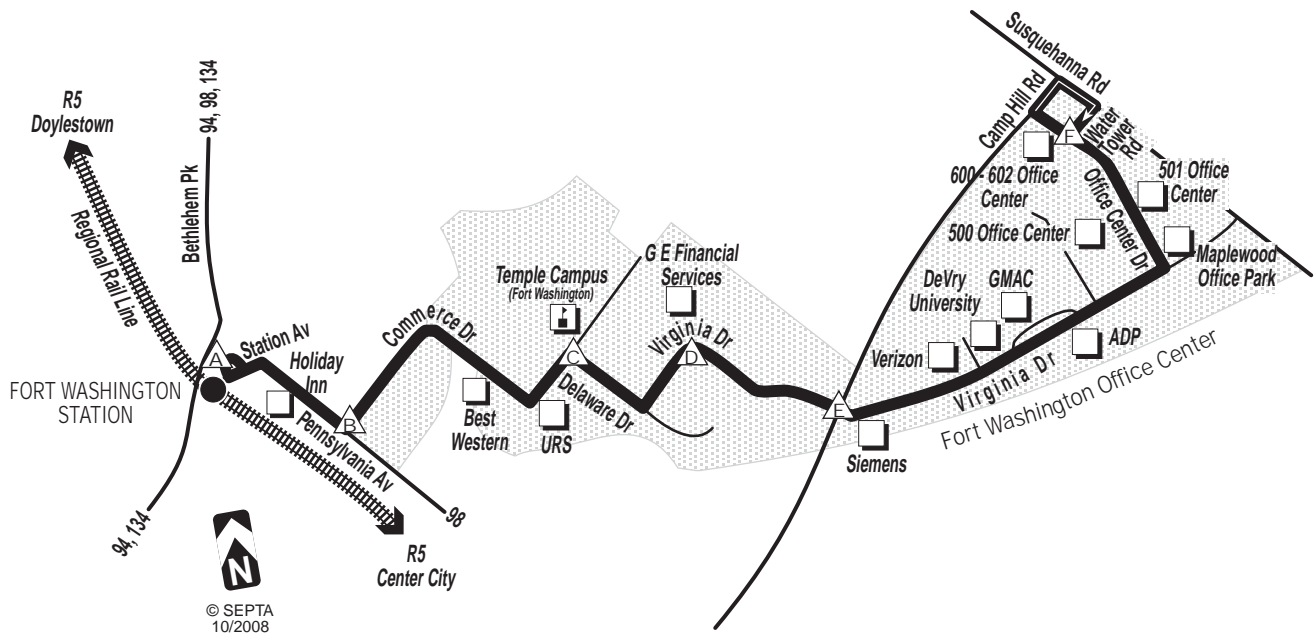

201 Fort Washington Station To Fort Washington Office Center

via R5 Lansdale/
Doylestown Line

Effective June 15, 2009

SEPTA BUS ROUTE

INFORMATION NUMBERS

Customer Service.....215-580-7800
TDD/TTY (HEARING IMPAIRED ONLY).....215-580-7853
Or check the Internet.....www.septa.org

 **Food Help Line**
800.319.FOOD (3663)
a Philabundance program

R5 Doylestown

Regional Rail Line

Bethlehem Pk
94, 98, 134

FORT WASHINGTON STATION

© SEPTA 10/2008

Station Av

Holiday Inn

94, 134

Commerce Dr

Best Western

URS

Delaware Dr

R5 Center City

98

Temple Campus (Fort Washington)

Route 201 does not operate Saturdays, Sundays or Holidays (New Year's, Memorial, Independence, Labor, Thanksgiving, and Christmas days).

Note: Please consult R5-Lansdale/Doylestown timetables for details relating to service.