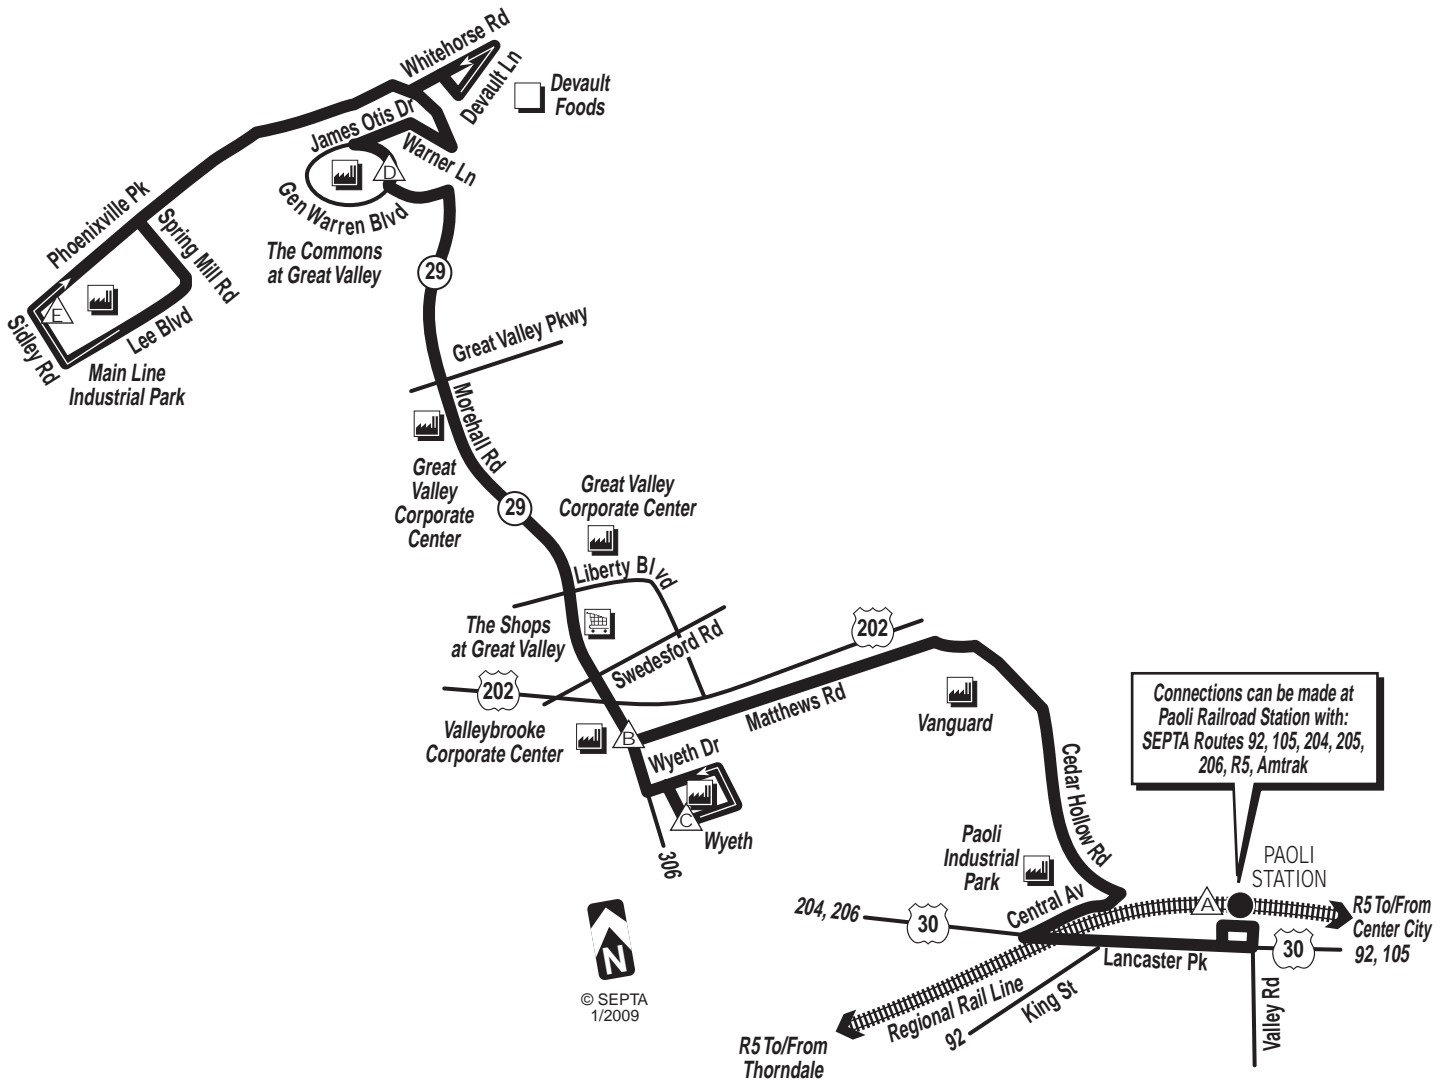

Connections can be made at Paoli Railroad Station with:
SEPTA Routes 92, 105, 204, 205, 206, R5, Amtrak

PAOLI STATION
R5 To/From Center City 92, 105

R5 To/From Thorndale
Regional Rail Line 92
King St

© SEPTA 1/2009

MONDAYS THROUGH FRIDAYS										
WESTBOUND					EASTBOUND					
△A	△B	△C	△D	△E	△E	△D	△C	△B	△A	
Paoli Regional Rail Station	Matthews Rd and PA Route 29	Wyeth	The Commons at Great Valley	Main Line Industrial Park	Main Line Industrial Park	The Commons at Great Valley	Wyeth	Matthews Rd and PA Route 29	Paoli Regional Rail Station	
AM SERVICE					AM SERVICE					
D6.27	6.35	6.40	6.49	6.58	6.59	7.05	7.18	7.21	7.33	
D7.06	7.15	7.20	7.29	7.38	7.39	7.43	7.56	7.59	8.09	
7.38	7.47	7.52	8.04	8.09	8.46	8.51	9.05	9.08	9.17	
8.17	8.26	8.31	8.40	8.45	9.52	9.56	10.09	10.12	10.21	
8.34	8.46	8.51	9.00	9.05	D11.50	11.59	12.12	12.15	12.24	
PM SERVICE					PM SERVICE					
9.34	9.41	9.46	9.58	10.03	1.50	1.55	2.08	2.11	2.20	
10.36	10.43	10.48	11.00	11.05	2.50	2.55	3.09	3.12	3.22	
PM SERVICE					PM SERVICE					
D12.36	12.43	12.48	1.00	1.09	D3.46	3.55	4.09	4.12	4.22	
3.36	3.44	3.49	3.58	4.03	D4.18	4.27	4.42	4.45	4.55	
4.06	4.16	4.21	4.30	4.35	4.52	4.57	5.10	5.13	5.27	
5.00	5.10	5.15	5.24	5.29	5.23	5.28	5.41	5.44	5.55	
6.01	6.11	6.16	6.24	6.29	5.56	6.02	6.17	6.20	6.29	
					6.30	6.36	6.48	6.51	7.00	
D - Trip operates via Devault Foods					D - Trip operates via Devault Foods					
To SAVE Money on Your Commute visit www.thecommuterschoice.com										
Note: Please consult R5-Paoli/Thorndale timetables for details relating to service.										
Route 205 does not operate Saturdays, Sundays or Holidays (New Year's, Memorial, Independence, Labor, Thanksgiving, and Christmas days).										

© SEPTA 2009

Subject To Change