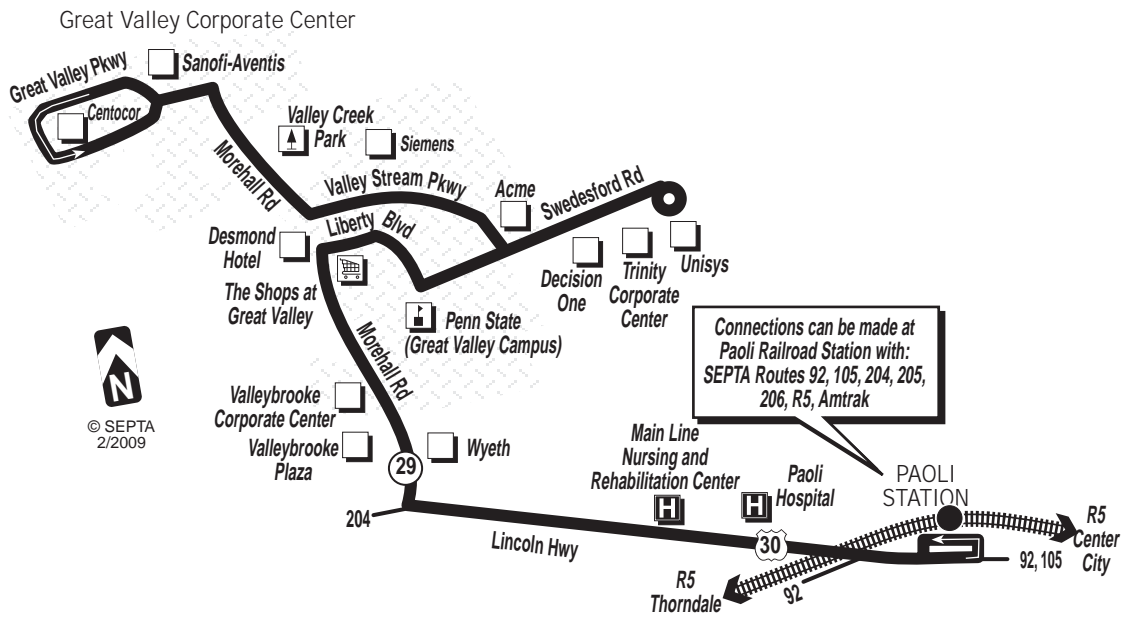

MONDAYS THROUGH FRIDAYS

WESTBOUND						EASTBOUND					
Paoli Regional Rail Station	US Route 30 and PA Route 29	Liberty Blvd and Swedesford Rd	Unisys	Valley Stream Pkwy and PA Route 29	Great Valley Pkwy & PA Route 29	Great Valley Pkwy & PA Route 29	Valley Stream Pkwy and PA Route 29	Unisys	Liberty Blvd and Swedesford Rd	US Route 30 and PA Route 29	Paoli Regional Rail Station
AM SERVICE						AM SERVICE					
6.26	6.31	6.35	6.37	6.39	6.44	6.45	6.47	---	---	6.51	6.56
7.05	7.10	7.15	7.17	7.20	7.25	7.26	7.28	---	---	7.34	7.40
7.36	7.43	7.47	7.49	7.52	7.59	8.01	8.03	---	---	8.09	8.15
7.55	8.02	8.05	8.07	8.10	8.17	8.18	8.20	---	---	8.26	8.32
8.33	8.38	8.41	8.43	8.45	8.49	8.50	8.52	---	---	8.58	9.04
9.04	9.09	9.12	9.14	9.16	9.20	9.21	9.23	---	---	9.29	9.35
9.34	9.39	9.42	9.44	9.46	9.50	9.51	9.55	9.57	9.59	10.04	10.10
10.36	10.41	10.44	10.46	10.48	10.52	10.53	10.57	10.59	11.01	11.06	11.12
11.36	11.41	11.44	11.46	11.48	11.52	11.53	11.57	11.59	12.01	12.06	12.12
PM SERVICE						PM SERVICE					
12.36	12.41	12.44	12.46	12.48	12.52	12.53	12.57	12.59	1.01	1.06	1.12
1.36	1.41	1.44	1.46	1.48	1.52	1.53	1.57	1.59	2.01	2.06	2.12
2.36	2.41	2.44	2.46	2.48	2.52	2.53	2.57	2.59	3.01	3.06	3.12
3.06	3.11	3.16	---	3.19	3.24	3.25	3.29	3.31	3.33	3.38	3.44
3.36	3.41	3.46	---	3.49	3.54	3.55	3.59	4.01	4.03	4.08	4.14
4.06	4.11	4.16	---	4.19	4.24	4.25	4.29	4.31	4.33	4.42	4.48
4.36	4.41	4.44	---	4.47	4.52	4.53	4.57	4.59	5.02	5.12	5.19
5.10	5.15	5.20	---	5.23	5.26	5.27	5.32	5.34	5.37	5.47	5.54
5.55	6.00	6.05	---	6.08	6.11	6.11	6.15	6.17	6.19	6.25	6.31
Note: Please consult R5-Paoli/Thorndale timetables for details relating to service. Route 206 does not operate on Saturdays, Sundays or Holidays (New Year's, Memorial, Independence, Labor, Thanksgiving, and Christmas days). To SAVE Money on Your Commute visit www.thecommuterschoice.com											

© SEPTA 2009

Subject To Change