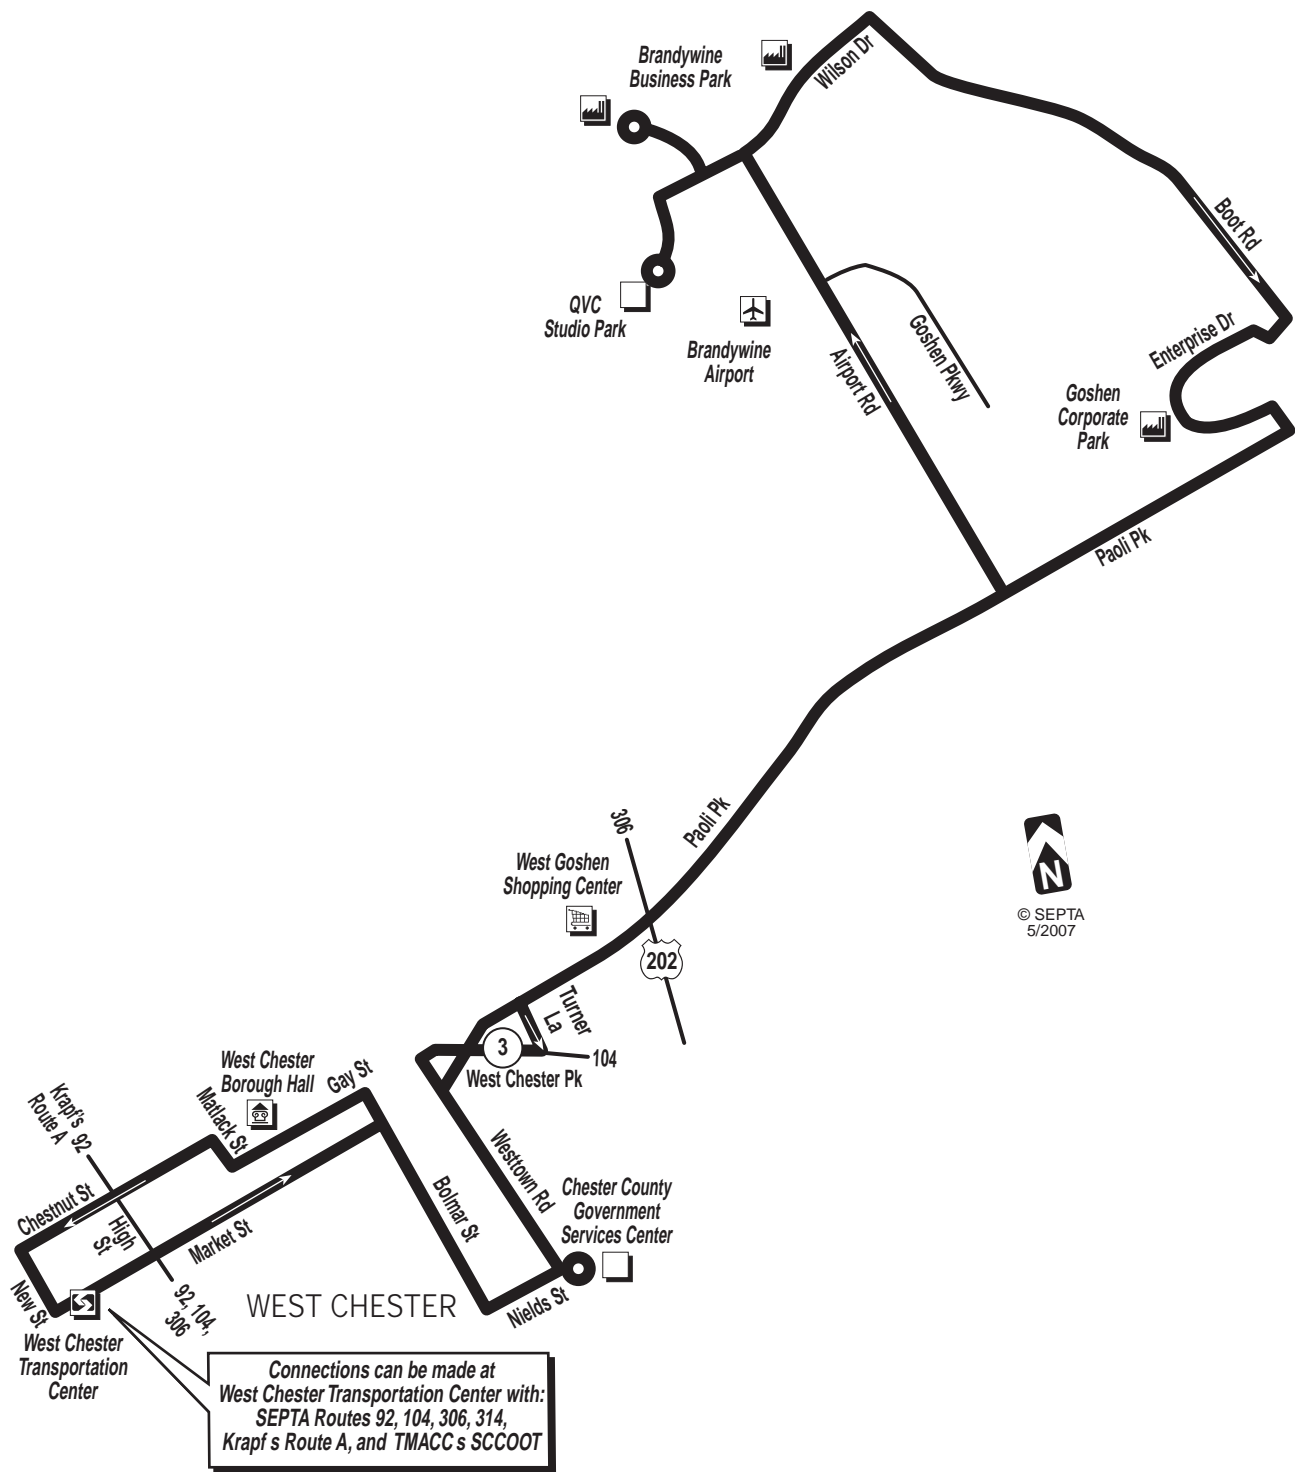

SERVICE ADJUSTMENTS

314 West Chester
To Goshen
Corporate Park
Loop

Effective November 3, 2008

SEPTA BUS ROUTE

INFORMATION NUMBERS
Customer Service.....610-734-1300
TDD/TTY (HEARING IMPAIRED ONLY).....215-580-7853
Or check the Internet.....www.septa.org

**Where
Medicare
Matters.**

**Independence
Blue Cross**

www.site65.com

Connections can be made at West Chester Transportation Center with: SEPTA Routes 92, 104, 306, 314, Krapi's Route A, and TMACC's SCCOOT

MONDAYS THROUGH FRIDAYS

EASTBOUND/WESTBOUND

West Chester Transportation Center	Chester County Government Services	West Goshen Shopping Center	Airport Rd & Paoli Pk	Goshen Corporate Park	Airport Rd & Paoli Pk	West Goshen Shopping Center	Chester County Government Services	West Chester Transportation Center
AM SERVICE								
6.00	6.08	6.13	6.17	6.31	6.34	6.37	6.43	6.53
6.30	6.38	6.43	6.47	7.01	7.04	7.07	7.13	7.23
7.10	7.18	7.23	7.27	7.41	7.44	7.47	7.53	8.03
7.45	7.53	7.58	8.02	8.16	8.19	8.22	8.28	8.38
8.10	8.18	8.23	8.27	8.41	8.44	8.47	8.53	9.03
8.50	8.58	9.03	9.07	9.21	9.24	9.27	9.33	9.43
9.20	9.28	9.33	9.37	9.51	9.54	9.57	10.03	10.13
10.15	10.23	10.28	10.32	10.46	10.49	10.52	10.58	11.08
11.15	11.23	11.28	11.32	11.46	11.49	11.52	11.58	12.08
PM SERVICE								
12.15	12.23	12.28	12.32	12.46	12.49	12.52	12.58	1.08
1.15	1.23	1.28	1.32	1.46	1.49	1.52	1.58	2.08
2.15	2.23	2.28	2.32	2.46	2.49	2.52	2.58	3.08
2.45	2.53	2.58	3.02	3.16	3.19	3.22	3.28	3.38
3.20	3.28	3.33	3.37	3.51	3.54	3.57	4.03	4.13
3.50	3.58	4.03	4.07	4.21	4.24	4.27	4.33	4.43
4.50	4.58	5.03	5.07	5.21	5.24	5.27	5.33	5.43
5.20	5.28	5.33	5.37	5.51	5.54	5.57	6.03	6.13

Route 314 does not operate on Saturdays or Sundays or on New Year's, Memorial, Independence, Labor, Thanksgiving and Christmas days.

© SEPTA 2008

Subject To Change