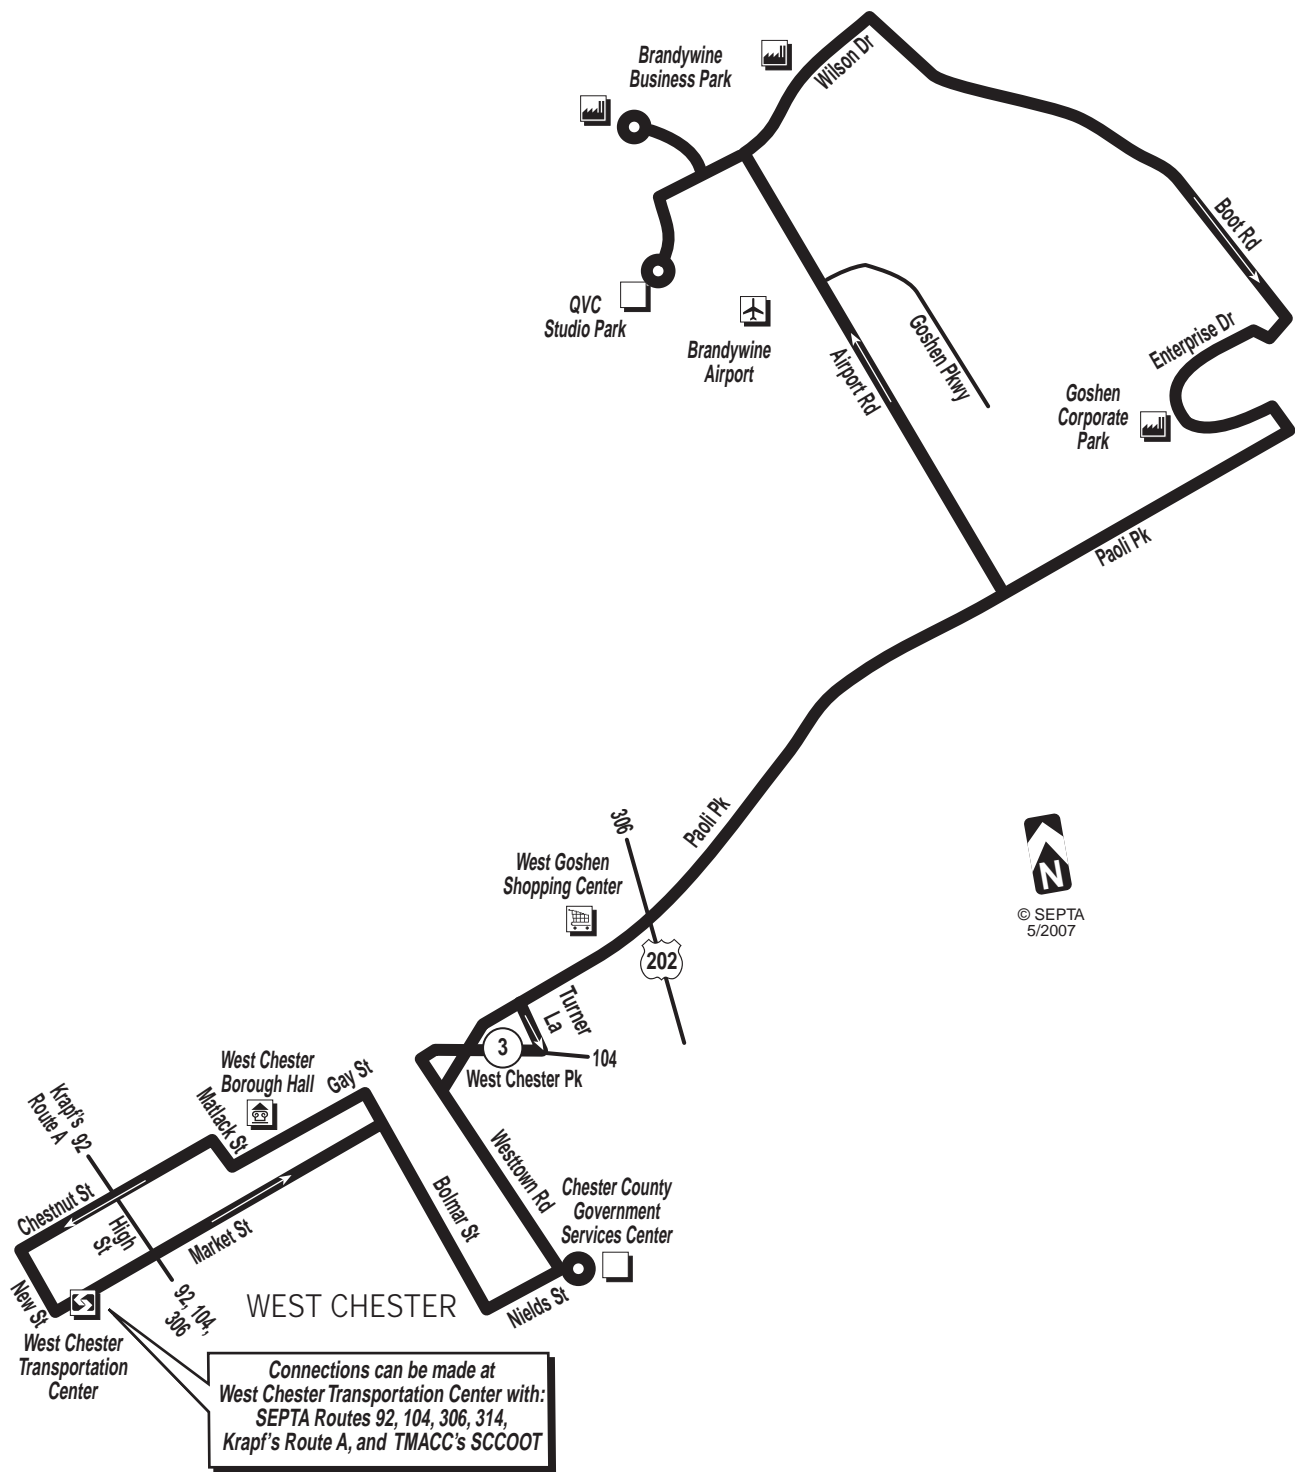

# 314 West Chester To Goshen Corporate Park

Effective June 15, 2009

SEPTA BUS ROUTE

**MONDAYS THROUGH FRIDAYS**

**EASTBOUND/WESTBOUND**

West Chester Transportation Center	Chester County Government Services	West Goshen Shopping Center	Airport Rd & Paoli Pk	Goshen Corporate Park	Airport Rd & Paoli Pk	West Goshen Shopping Center	Chester County Government Services	West Chester Transportation Center
<b>AM SERVICE</b>								
6.00	6.07	6.12	6.15	6.29	6.32	6.35	6.41	6.51
6.30	6.37	6.42	6.45	6.59	7.02	7.06	7.11	7.19
7.10	7.18	7.22	7.25	7.39	7.42	7.46	7.51	7.59
7.45	7.53	7.57	8.00	8.14	8.17	8.21	8.26	8.34
8.10	8.18	8.22	8.25	8.39	8.42	8.46	8.51	8.59
8.50	8.58	9.02	9.05	9.19	9.22	9.26	9.31	9.39
9.20	9.28	9.32	9.35	9.49	9.52	9.56	10.01	10.09
10.15	10.23	10.27	10.30	10.44	10.47	10.51	10.56	11.04
11.15	11.23	11.27	11.30	11.44	11.47	11.51	11.56	12.04
<b>PM SERVICE</b>								
12.15	12.24	12.28	12.31	12.44	12.47	12.51	12.56	1.05
1.15	1.24	1.28	1.31	1.44	1.47	1.51	1.56	2.05
2.15	2.24	2.28	2.31	2.44	2.47	2.51	2.56	3.05
2.45	2.54	2.58	3.01	3.13	3.16	3.20	3.24	3.33
3.20	3.29	3.33	3.36	3.48	3.51	3.55	3.59	4.08
3.50	3.59	4.03	4.06	4.18	4.21	4.25	4.29	4.38
4.50	4.59	5.03	5.06	5.18	5.21	5.25	5.29	5.38
5.20	5.29	5.33	5.36	5.48	5.51	5.55	5.59	6.08
Route 314 does not operate on Saturdays or Sundays or on New Year's, Memorial, Independence, Labor, Thanksgiving and Christmas days.								