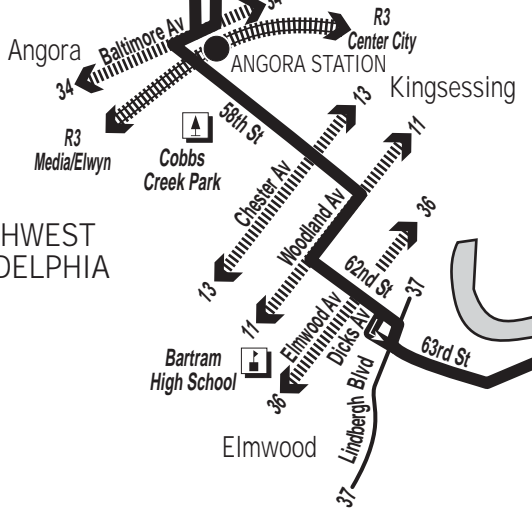

WEST PHILADELPHIA

SOUTHWEST PHILADELPHIA