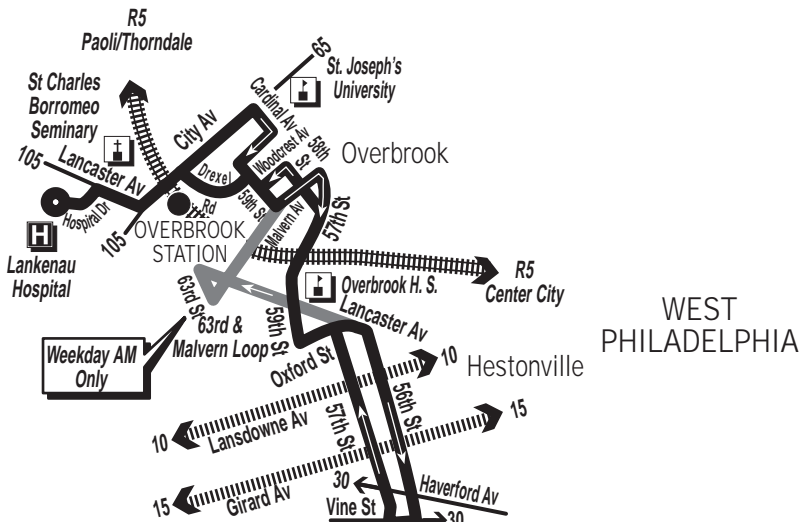

WEST PHILADELPHIA

SOUTHWEST PHILADELPHIA

SOUTH PHILADELPHIA